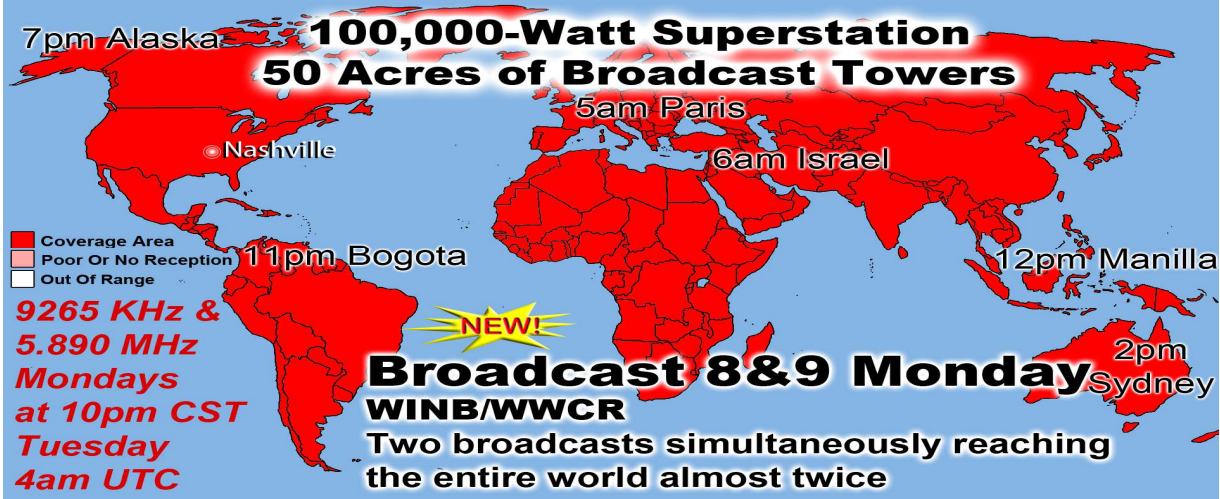

Monthly Web Statistics March 315,620 Hits
Total First Time Visits 11,879   **Total Hits Year 3.06 Million**
Total home worship sites 10,256   **96 Countries World Wide**
Written Lessons March 277,027   **Audio Lessons March 959,795**

Summary by Month

Month	Daily Avg				Monthly Totals					
	Hits	Files	Pages	Visits	Sites	KBytes	Visits	Pages	Files	Hits
Mar 2019	9899	8126	577	373	10047	388881529	11576	17914	251916	306869
Feb 2019	9769	7931	581	371	9787	228362250	10415	16284	222085	273536
Jan 2019	10493	8732	716	516	10291	336972326	15996	22197	270702	325285
Dec 2018	9503	7815	684	459	9983	268920108	14257	21204	242274	294610
Nov 2018	9109	7327	721	455	9038	206270973	13661	21630	219810	273285
Oct 2018	8832	7207	609	414	9492	186007432	12841	18896	223437	273794
Sep 2018	8976	7291	686	422	9687	258996686	12681	20603	218743	269280
Aug 2018	9693	7953	804	459	10751	259496749	14235	24950	246557	300498
Jul 2018	8894	7376	666	421	9579	239568625	13070	20674	228686	275727
Jun 2018	8963	7351	669	398	10587	305753714	11941	20090	220558	268897
May 2018	9029	7509	586	360	10440	284754015	11190	18182	232789	279925
Apr 2018	9411	7886	663	395	10354	242492413	11876	19915	236583	282341
Totals						3206476820	153739	242539	2814140	3424047

Top 21 of 96 Total Countries

#	Hits	Hits	Files	Files	KBytes	KBytes	Country
1	114534	36.29%	94093	36.27%	101322920	25.24%	Commercial (com)
2	105442	33.41%	94414	36.40%	81258858	20.24%	Network (net)
3	79471	25.18%	66329	25.57%	188620121	46.98%	Unresolved/Unknown
4	3773	1.20%	1725	0.66%	20740476	5.17%	Czech Republic
5	3261	1.03%	2614	1.01%	242949	0.06%	European Union
6	1817	0.58%	1576	0.61%	7571721	1.89%	Germany
7	629	0.20%	536	0.21%	36907	0.01%	India
8	455	0.14%	447	0.17%	19784	0.00%	Churches & Non-Profit (org)
9	424	0.13%	406	0.16%	45251	0.01%	US Military (mil)
10	398	0.13%	394	0.15%	50380	0.01%	United States Territories
11	397	0.13%	327	0.13%	4867	0.00%	Russian Federation
12	366	0.12%	260	0.10%	66588	0.02%	Brazil
13	293	0.09%	183	0.07%	20866	0.01%	Italy
14	258	0.08%	251	0.10%	58679	0.01%	Netherlands
15	246	0.08%	233	0.09%	73877	0.02%	Thailand
16	244	0.08%	196	0.08%	57561	0.01%	Educational (edu)
17	233	0.07%	209	0.08%	81462	0.02%	Australia
18	231	0.07%	229	0.09%	20965	0.01%	Sri Lanka
19	228	0.07%	222	0.09%	58829	0.01%	US Government (gov)
20	221	0.07%	221	0.09%	185	0.00%	Soviet Union
21	216	0.07%	216	0.08%	66212	0.02%	Nigeria

100,000-Watt Superstation
50 Acres of Broadcast Towers

7pm Alaska, 5am Paris, 6am Israel, 11pm Bogota, 12pm Manilla, 2pm Sydney

NEW!

Broadcast 11&12 Tuesday
WINB/WWCR
Two broadcasts simultaneously reaching the entire world almost twice

9265 KHz & 5.890 MHz
Tuesdays at 10pm CST
Wednesday 4am UTC

50,000-Watt Superstation

11am Alaska, 3pm Paris, 10pm Beijing, 3pm Pittsburgh, 4pm Cairo, 5pm Rio de Janeiro, 12am Sydney

NEW!

Broadcast 13 Wednesday
WINB World Wide Radio Pennsylvania
Covering the Entire World Sunday Evening

9265 KHz
Wednesdays 2pm CST
8pm UTC

100,000-Watt Superstation
50 Acres of Broadcast Towers

7pm Alaska, 5am Paris, 6am Israel, 11pm Bogota, 12pm Manilla, 2pm Sydney

NEW!

Broadcast 14&15 Wednesday
WINB/WWCR
Two broadcasts simultaneously reaching the entire world almost twice

9265 KHz & 5.890 MHz
Wednesdays at 10pm CST
Thursday 4am UTC