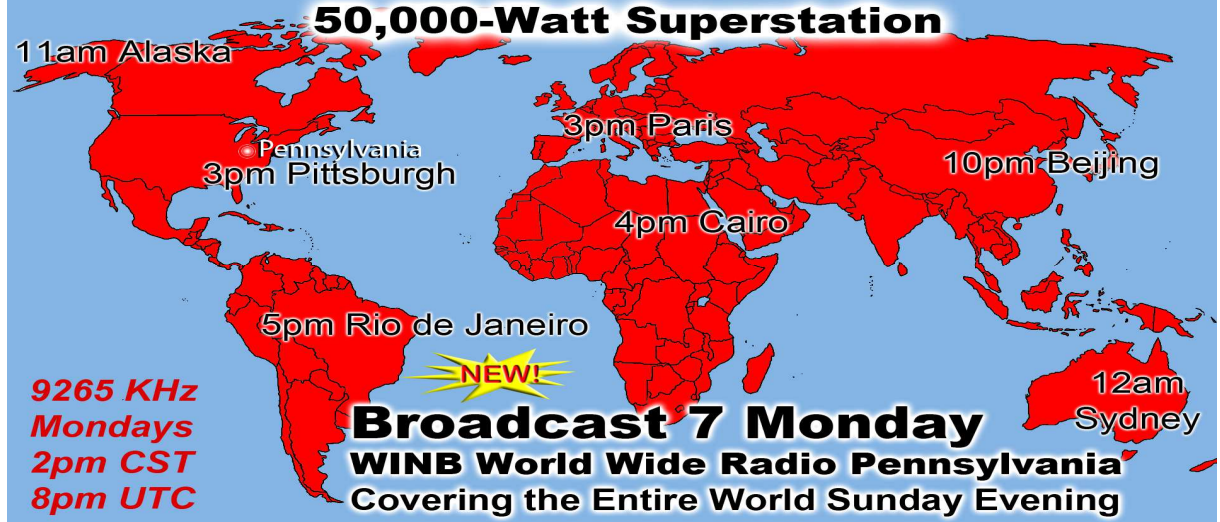

Monthly Web Statistics March 315,620 Hits
Total First Time Visits 11,879   **Total Hits Year 3.06 Million**
Total home worship sites 10,256   **96 Countries World Wide**
Written Lessons March 277,027   **Audio Lessons March 959,795**

Summary by Month

Month	Daily Avg				Monthly Totals					
	Hits	Files	Pages	Visits	Sites	KBytes	Visits	Pages	Files	Hits
Mar 2019	9899	8126	577	373	10047	388881529	11576	17914	251916	306869
Feb 2019	9769	7931	581	371	9787	228362250	10415	16284	222085	273536
Jan 2019	10493	8732	716	516	10291	336972326	15996	22197	270702	325285
Dec 2018	9503	7815	684	459	9983	268920108	14257	21204	242274	294610
Nov 2018	9109	7327	721	455	9038	206270973	13661	21630	219810	273285
Oct 2018	8832	7207	609	414	9492	186007432	12841	18896	223437	273794
Sep 2018	8976	7291	686	422	9687	258996686	12681	20603	218743	269280
Aug 2018	9693	7953	804	459	10751	259496749	14235	24950	246557	300498
Jul 2018	8894	7376	666	421	9579	239568625	13070	20674	228686	275727
Jun 2018	8963	7351	669	398	10587	305753714	11941	20090	220558	268897
May 2018	9029	7509	586	360	10440	284754015	11190	18182	232789	279925
Apr 2018	9411	7886	663	395	10354	242492413	11876	19915	236583	282341
Totals						3206476820	153739	242539	2814140	3424047

Top 21 of 96 Total Countries

#	Hits	Hits	Files	Files	KBytes	KBytes	Country
1	114534	36.29%	94093	36.27%	101322920	25.24%	Commercial (com)
2	105442	33.41%	94414	36.40%	81258858	20.24%	Network (net)
3	79471	25.18%	66329	25.57%	188620121	46.98%	Unresolved/Unknown
4	3773	1.20%	1725	0.66%	20740476	5.17%	Czech Republic
5	3261	1.03%	2614	1.01%	242949	0.06%	European Union
6	1817	0.58%	1576	0.61%	7571721	1.89%	Germany
7	629	0.20%	536	0.21%	36907	0.01%	India
8	455	0.14%	447	0.17%	19784	0.00%	Churches & Non-Profit (org)
9	424	0.13%	406	0.16%	45251	0.01%	US Military (mil)
10	398	0.13%	394	0.15%	50380	0.01%	United States Territories
11	397	0.13%	327	0.13%	4867	0.00%	Russian Federation
12	366	0.12%	260	0.10%	66588	0.02%	Brazil
13	293	0.09%	183	0.07%	20866	0.01%	Italy
14	258	0.08%	251	0.10%	58679	0.01%	Netherlands
15	246	0.08%	233	0.09%	73877	0.02%	Thailand
16	244	0.08%	196	0.08%	57561	0.01%	Educational (edu)
17	233	0.07%	209	0.08%	81462	0.02%	Australia
18	231	0.07%	229	0.09%	20965	0.01%	Sri Lanka
19	228	0.07%	222	0.09%	58829	0.01%	US Government (gov)
20	221	0.07%	221	0.09%	185	0.00%	Soviet Union
21	216	0.07%	216	0.08%	66212	0.02%	Nigeria

100,000-Watt Superstation
50 Acres of Broadcast Towers

7pm Alaska, 5am Paris, 6am Israel, 11pm Bogota, 12pm Manilla, 2pm Sydney

NEW!

Broadcast 11&12 Tuesday
WINB/WWCR
Two broadcasts simultaneously reaching the entire world almost twice

9265 KHz & 5.890 MHz
Tuesdays at 10pm CST
Wednesday 4am UTC

50,000-Watt Superstation

11am Alaska, 3pm Paris, 10pm Beijing, 3pm Pittsburgh, 4pm Cairo, 5pm Rio de Janeiro, 12am Sydney

NEW!

Broadcast 13 Wednesday
WINB World Wide Radio Pennsylvania
Covering the Entire World Sunday Evening

9265 KHz
Wednesdays 2pm CST
8pm UTC

100,000-Watt Superstation
50 Acres of Broadcast Towers

7pm Alaska, 5am Paris, 6am Israel, 11pm Bogota, 12pm Manilla, 2pm Sydney

NEW!

Broadcast 14&15 Wednesday
WINB/WWCR
Two broadcasts simultaneously reaching the entire world almost twice

9265 KHz & 5.890 MHz
Wednesdays at 10pm CST
Thursday 4am UTC