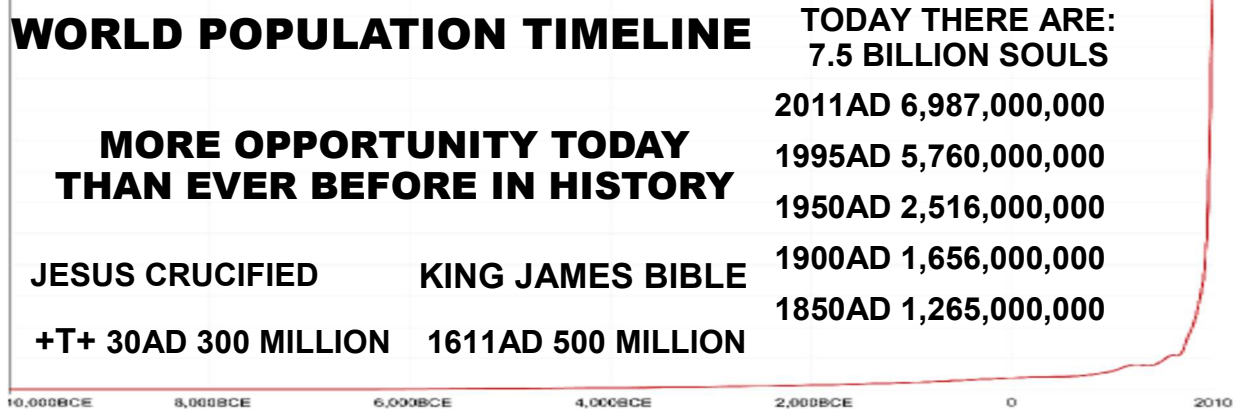

Monthly Web Statistics March 315,620 Hits
Total First Time Visits 11,879   **Total Hits Year 3.06 Million**
Total home worship sites 10,256   **96 Countries World Wide**
Written Lessons March 277,027   **Audio Lessons March 959,795**

Summary by Month

Month	Daily Avg				Monthly Totals					
	Hits	Files	Pages	Visits	Sites	KBytes	Visits	Pages	Files	Hits
Mar 2019	9899	8126	577	373	10047	388881529	11576	17914	251916	306869
Feb 2019	9769	7931	581	371	9787	228362250	10415	16284	222085	273536
Jan 2019	10493	8732	716	516	10291	336972326	15996	22197	270702	325285
Dec 2018	9503	7815	684	459	9983	268920108	14257	21204	242274	294610
Nov 2018	9109	7327	721	455	9038	206270973	13661	21630	219810	273285
Oct 2018	8832	7207	609	414	9492	186007432	12841	18896	223437	273794
Sep 2018	8976	7291	686	422	9687	258996686	12681	20603	218743	269280
Aug 2018	9693	7953	804	459	10751	259496749	14235	24950	246557	300498
Jul 2018	8894	7376	666	421	9579	239568625	13070	20674	228686	275727
Jun 2018	8963	7351	669	398	10587	305753714	11941	20090	220558	268897
May 2018	9029	7509	586	360	10440	284754015	11190	18182	232789	279925
Apr 2018	9411	7886	663	395	10354	242492413	11876	19915	236583	282341
Totals						3206476820	153739	242539	2814140	3424047

Top 21 of 96 Total Countries

#	Hits	Hits	Files	Files	KBytes	KBytes	Country
1	114534	36.29%	94093	36.27%	101322920	25.24%	Commercial (com)
2	105442	33.41%	94414	36.40%	81258858	20.24%	Network (net)
3	79471	25.18%	66329	25.57%	188620121	46.98%	Unresolved/Unknown
4	3773	1.20%	1725	0.66%	20740476	5.17%	Czech Republic
5	3261	1.03%	2614	1.01%	242949	0.06%	European Union
6	1817	0.58%	1576	0.61%	7571721	1.89%	Germany
7	629	0.20%	536	0.21%	36907	0.01%	India
8	455	0.14%	447	0.17%	19784	0.00%	Churches & Non-Profit (org)
9	424	0.13%	406	0.16%	45251	0.01%	US Military (mil)
10	398	0.13%	394	0.15%	50380	0.01%	United States Territories
11	397	0.13%	327	0.13%	4867	0.00%	Russian Federation
12	366	0.12%	260	0.10%	66588	0.02%	Brazil
13	293	0.09%	183	0.07%	20866	0.01%	Italy
14	258	0.08%	251	0.10%	58679	0.01%	Netherlands
15	246	0.08%	233	0.09%	73877	0.02%	Thailand
16	244	0.08%	196	0.08%	57561	0.01%	Educational (edu)
17	233	0.07%	209	0.08%	81462	0.02%	Australia
18	231	0.07%	229	0.09%	20965	0.01%	Sri Lanka
19	228	0.07%	222	0.09%	58829	0.01%	US Government (gov)
20	221	0.07%	221	0.09%	185	0.00%	Soviet Union
21	216	0.07%	216	0.08%	66212	0.02%	Nigeria

100,000-Watt Superstation
50 Acres of Broadcast Towers

7pm Alaska, 5am Paris, 6am Israel, 11pm Bogota, 12pm Manilla, 2pm Sydney

NEW!

Broadcast 11&12 Tuesday
WINB/WWCR
Two broadcasts simultaneously reaching the entire world almost twice

9265 KHz & 5.890 MHz
Tuesdays at 10pm CST
Wednesday 4am UTC

50,000-Watt Superstation

11am Alaska, 3pm Paris, 10pm Beijing, 3pm Pittsburgh, 4pm Cairo, 5pm Rio de Janeiro, 12am Sydney

NEW!

Broadcast 13 Wednesday
WINB World Wide Radio Pennsylvania
Covering the Entire World Sunday Evening

9265 KHz
Wednesdays 2pm CST
8pm UTC

100,000-Watt Superstation
50 Acres of Broadcast Towers

7pm Alaska, 5am Paris, 6am Israel, 11pm Bogota, 12pm Manilla, 2pm Sydney

NEW!

Broadcast 14&15 Wednesday
WINB/WWCR
Two broadcasts simultaneously reaching the entire world almost twice

9265 KHz & 5.890 MHz
Wednesdays at 10pm CST
Thursday 4am UTC