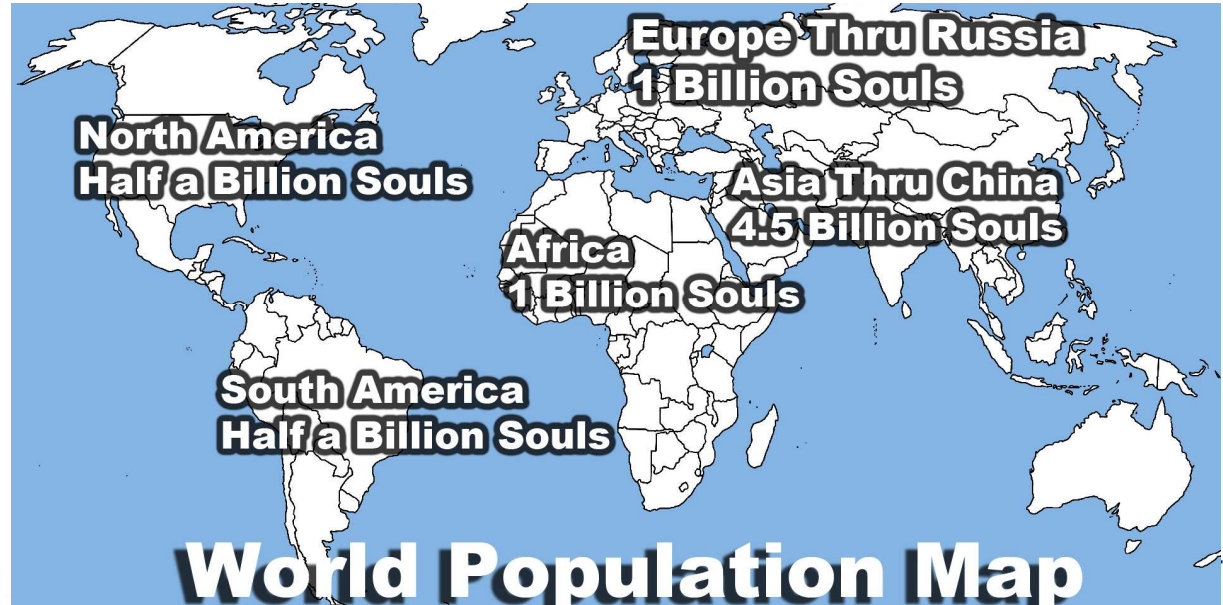

Monthly Web Statistics March 315,620 Hits
Total First Time Visits 11,879   **Total Hits Year 3.06 Million**
Total home worship sites 10,256   **96 Countries World Wide**
Written Lessons March 277,027   **Audio Lessons March 959,795**

Summary by Month

Month	Daily Avg				Monthly Totals					
	Hits	Files	Pages	Visits	Sites	KBytes	Visits	Pages	Files	Hits
Mar 2019	9899	8126	577	373	10047	388881529	11576	17914	251916	306869
Feb 2019	9769	7931	581	371	9787	228362250	10415	16284	222085	273536
Jan 2019	10493	8732	716	516	10291	336972326	15996	22197	270702	325285
Dec 2018	9503	7815	684	459	9983	268920108	14257	21204	242274	294610
Nov 2018	9109	7327	721	455	9038	206270973	13661	21630	219810	273285
Oct 2018	8832	7207	609	414	9492	186007432	12841	18896	223437	273794
Sep 2018	8976	7291	686	422	9687	258996686	12681	20603	218743	269280
Aug 2018	9693	7953	804	459	10751	259496749	14235	24950	246557	300498
Jul 2018	8894	7376	666	421	9579	239568625	13070	20674	228686	275727
Jun 2018	8963	7351	669	398	10587	305753714	11941	20090	220558	268897
May 2018	9029	7509	586	360	10440	284754015	11190	18182	232789	279925
Apr 2018	9411	7886	663	395	10354	242492413	11876	19915	236583	282341
Totals						3206476820	153739	242539	2814140	3424047

Top 21 of 96 Total Countries

#	Hits	Hits	Files	Files	KBytes	KBytes	Country
1	114534	36.29%	94093	36.27%	101322920	25.24%	Commercial (com)
2	105442	33.41%	94414	36.40%	81258858	20.24%	Network (net)
3	79471	25.18%	66329	25.57%	188620121	46.98%	Unresolved/Unknown
4	3773	1.20%	1725	0.66%	20740476	5.17%	Czech Republic
5	3261	1.03%	2614	1.01%	242949	0.06%	European Union
6	1817	0.58%	1576	0.61%	7571721	1.89%	Germany
7	629	0.20%	536	0.21%	36907	0.01%	India
8	455	0.14%	447	0.17%	19784	0.00%	Churches & Non-Profit (org)
9	424	0.13%	406	0.16%	45251	0.01%	US Military (mil)
10	398	0.13%	394	0.15%	50380	0.01%	United States Territories
11	397	0.13%	327	0.13%	4867	0.00%	Russian Federation
12	366	0.12%	260	0.10%	66588	0.02%	Brazil
13	293	0.09%	183	0.07%	20866	0.01%	Italy
14	258	0.08%	251	0.10%	58679	0.01%	Netherlands
15	246	0.08%	233	0.09%	73877	0.02%	Thailand
16	244	0.08%	196	0.08%	57561	0.01%	Educational (edu)
17	233	0.07%	209	0.08%	81462	0.02%	Australia
18	231	0.07%	229	0.09%	20965	0.01%	Sri Lanka
19	228	0.07%	222	0.09%	58829	0.01%	US Government (gov)
20	221	0.07%	221	0.09%	185	0.00%	Soviet Union
21	216	0.07%	216	0.08%	66212	0.02%	Nigeria

100,000-Watt Superstation
50 Acres of Broadcast Towers

7pm Alaska, 5am Paris, 6am Israel, 11pm Bogota, 12pm Manilla, 2pm Sydney

NEW!

Broadcast 11&12 Tuesday
WINB/WWCR
Two broadcasts simultaneously reaching the entire world almost twice

9265 KHz & 5.890 MHz
Tuesdays at 10pm CST
Wednesday 4am UTC

50,000-Watt Superstation

11am Alaska, 3pm Paris, 10pm Beijing, 3pm Pittsburgh, 4pm Cairo, 5pm Rio de Janeiro, 12am Sydney

NEW!

Broadcast 13 Wednesday
WINB World Wide Radio Pennsylvania
Covering the Entire World Sunday Evening

9265 KHz
Wednesdays 2pm CST
8pm UTC

100,000-Watt Superstation
50 Acres of Broadcast Towers

7pm Alaska, 5am Paris, 6am Israel, 11pm Bogota, 12pm Manilla, 2pm Sydney

NEW!

Broadcast 14&15 Wednesday
WINB/WWCR
Two broadcasts simultaneously reaching the entire world almost twice

9265 KHz & 5.890 MHz
Wednesdays at 10pm CST
Thursday 4am UTC