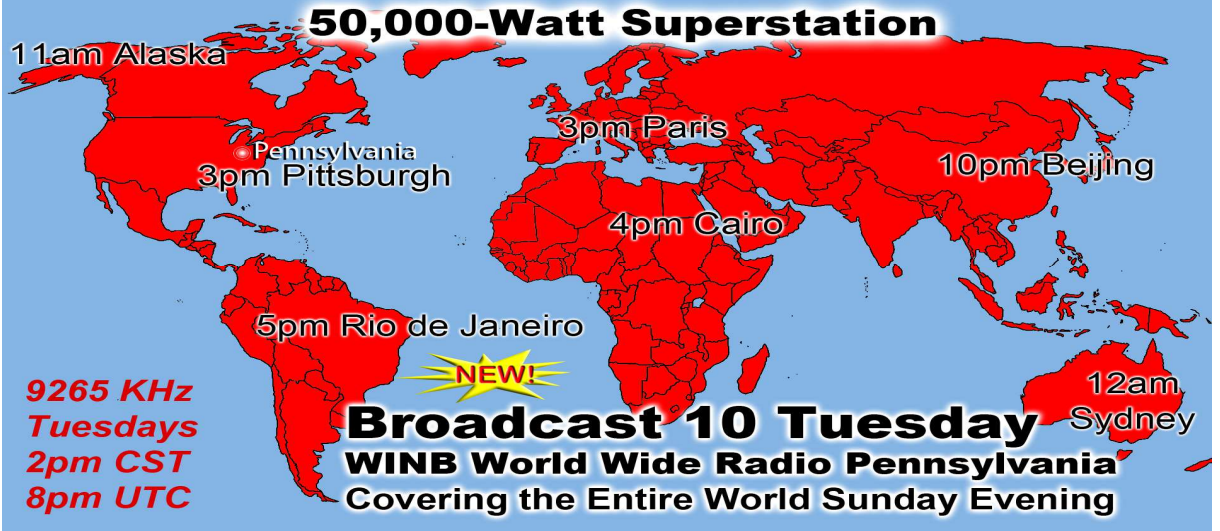

Monthly Web Statistics March 315,620 Hits
Total First Time Visits 11,879   **Total Hits Year 3.06 Million**
Total home worship sites 10,256   **96 Countries World Wide**
Written Lessons March 277,027   **Audio Lessons March 959,795**

Summary by Month

Month	Daily Avg				Monthly Totals					
	Hits	Files	Pages	Visits	Sites	KBytes	Visits	Pages	Files	Hits
Mar 2019	9899	8126	577	373	10047	388881529	11576	17914	251916	306869
Feb 2019	9769	7931	581	371	9787	228362250	10415	16284	222085	273536
Jan 2019	10493	8732	716	516	10291	336972326	15996	22197	270702	325285
Dec 2018	9503	7815	684	459	9983	268920108	14257	21204	242274	294610
Nov 2018	9109	7327	721	455	9038	206270973	13661	21630	219810	273285
Oct 2018	8832	7207	609	414	9492	186007432	12841	18896	223437	273794
Sep 2018	8976	7291	686	422	9687	258996686	12681	20603	218743	269280
Aug 2018	9693	7953	804	459	10751	259496749	14235	24950	246557	300498
Jul 2018	8894	7376	666	421	9579	239568625	13070	20674	228686	275727
Jun 2018	8963	7351	669	398	10587	305753714	11941	20090	220558	268897
May 2018	9029	7509	586	360	10440	284754015	11190	18182	232789	279925
Apr 2018	9411	7886	663	395	10354	242492413	11876	19915	236583	282341
Totals						3206476820	153739	242539	2814140	3424047

Top 21 of 96 Total Countries

#	Hits	Hits	Files	Files	KBytes	KBytes	Country
1	114534	36.29%	94093	36.27%	101322920	25.24%	Commercial (com)
2	105442	33.41%	94414	36.40%	81258858	20.24%	Network (net)
3	79471	25.18%	66329	25.57%	188620121	46.98%	Unresolved/Unknown
4	3773	1.20%	1725	0.66%	20740476	5.17%	Czech Republic
5	3261	1.03%	2614	1.01%	242949	0.06%	European Union
6	1817	0.58%	1576	0.61%	7571721	1.89%	Germany
7	629	0.20%	536	0.21%	36907	0.01%	India
8	455	0.14%	447	0.17%	19784	0.00%	Churches & Non-Profit (org)
9	424	0.13%	406	0.16%	45251	0.01%	US Military (mil)
10	398	0.13%	394	0.15%	50380	0.01%	United States Territories
11	397	0.13%	327	0.13%	4867	0.00%	Russian Federation
12	366	0.12%	260	0.10%	66588	0.02%	Brazil
13	293	0.09%	183	0.07%	20866	0.01%	Italy
14	258	0.08%	251	0.10%	58679	0.01%	Netherlands
15	246	0.08%	233	0.09%	73877	0.02%	Thailand
16	244	0.08%	196	0.08%	57561	0.01%	Educational (edu)
17	233	0.07%	209	0.08%	81462	0.02%	Australia
18	231	0.07%	229	0.09%	20965	0.01%	Sri Lanka
19	228	0.07%	222	0.09%	58829	0.01%	US Government (gov)
20	221	0.07%	221	0.09%	185	0.00%	Soviet Union
21	216	0.07%	216	0.08%	66212	0.02%	Nigeria

100,000-Watt Superstation
50 Acres of Broadcast Towers

7pm Alaska, 5am Paris, 6am Israel, 11pm Bogota, 12pm Manilla, 2pm Sydney

NEW!

Broadcast 11&12 Tuesday
WINB/WWCR
Two broadcasts simultaneously reaching the entire world almost twice

9265 KHz & 5.890 MHz
Tuesdays at 10pm CST
Wednesday 4am UTC

50,000-Watt Superstation

11am Alaska, 3pm Paris, 10pm Beijing, 3pm Pittsburgh, 4pm Cairo, 5pm Rio de Janeiro, 12am Sydney

NEW!

Broadcast 13 Wednesday
WINB World Wide Radio Pennsylvania
Covering the Entire World Sunday Evening

9265 KHz
Wednesdays 2pm CST
8pm UTC

100,000-Watt Superstation
50 Acres of Broadcast Towers

7pm Alaska, 5am Paris, 6am Israel, 11pm Bogota, 12pm Manilla, 2pm Sydney

NEW!

Broadcast 14&15 Wednesday
WINB/WWCR
Two broadcasts simultaneously reaching the entire world almost twice

9265 KHz & 5.890 MHz
Wednesdays at 10pm CST
Thursday 4am UTC