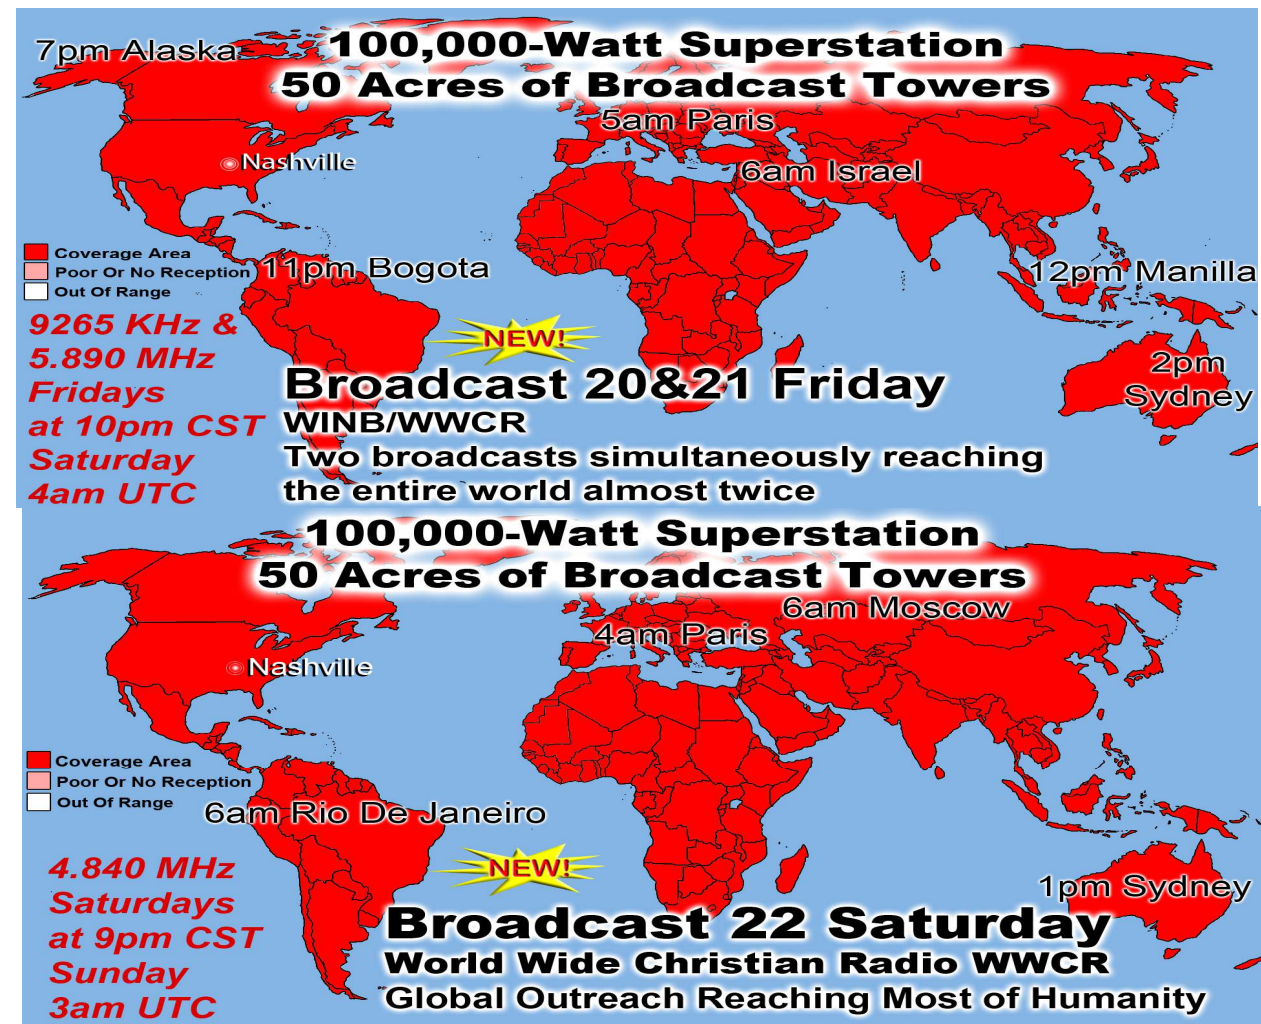

Web Prayer List: Raymond Afekolu; Innocent Muntanga; Karin Garcia; Bernard/Regina Locklear, Gabe Isaiah Alexis; Elias Munthali; William Lott cancer; Linda Crutchfield Family; Rufus Vested; Armando Rodriguez; Steven Miller God heal mind/use me; Gerald (Jerry) Ball preacher in everloving arms; Edward Zgambo-Malawi; Mslakbar family; Earline Holland Africa; Martin Alaniz; Christian/Laura Brown; surekh IAM-India; Ann Regan; Clareece Johnson passing; Leah Waters; Thompson family; Johnny Jointer; John Olmi; Decherie Carter; Rusty Holland Africa; John Schiwitz: Andre Nguessan Italy church; Aeronita Smith Feel God near; Rosendo Gumpad Jr Family, Philipp; Carl & Emma & Alice Julius; Jonathan Mixer heart & Chris; nes; Jeremy Scott McGuire; MGMASSM MJTJJD; Calvin Ramsey; James Harris DBL Lung transplant; dnannuck Addiction; J Bunner preaching school; Julie Singleton brain aneurisms; Steve Boren; Jonathan Mixer;

PLEASE PRAY 4 WORLDWIDE PERSECUTED CHRISTIANS

How would 113 Countries Know About Us?
Number Web Site requests in January 2019
Sermon Request:

ONLY RADIO !

513,732 wma Audio files Sermons
252,898 mp3 Sound files sermons
766,630 Total Sermons downloaded

Written Lessons:

255,078 pdf (Adobe Portable Document)