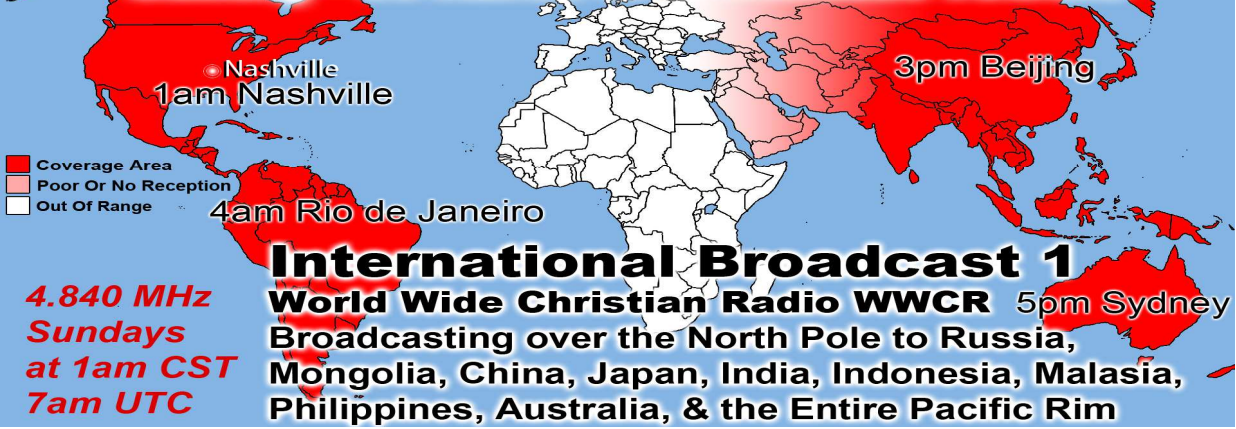

**100,000-Watt Superstation - Global Outreach
Sunday - 50 Acres of Broadcast Towers**