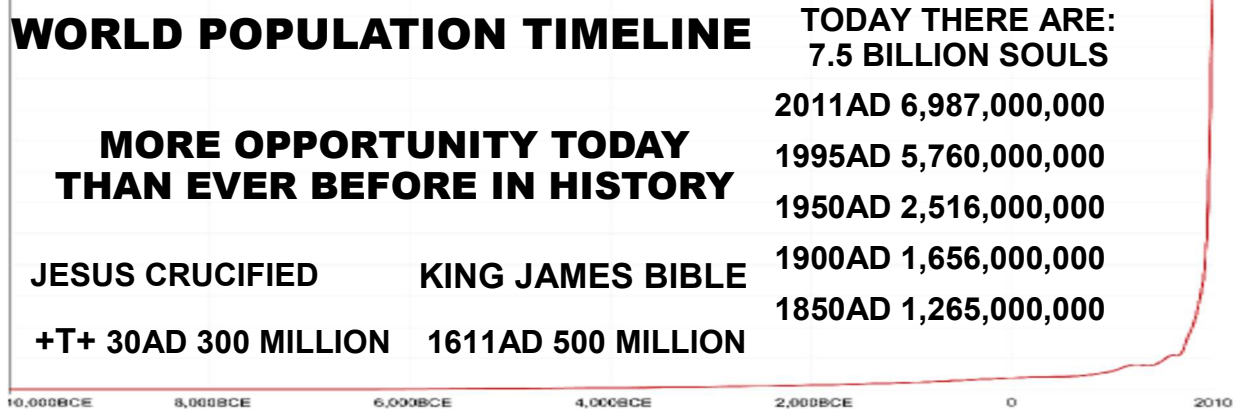

50,000-Watt Superstation

11am Alaska
3pm Pennsylvania
3pm Pittsburgh
3pm Paris
4pm Cairo
10pm Beijing
5pm Rio de Janeiro
12am Sydney

Broadcast 7 Monday
WINB World Wide Radio Pennsylvania
Covering the Entire World Sunday Evening

NEW!

9265 KHz
Mondays
2pm CST
8pm UTC

100,000-Watt Superstation
50 Acres of Broadcast Towers

7pm Alaska
Nashville
5am Paris
6am Israel
11pm Bogota
12pm Manilla
2pm Sydney

Broadcast 8&9 Monday
WINB/WWCR
Two broadcasts simultaneously reaching the entire world almost twice

NEW!

9265 KHz &
5.890 MHz
Mondays
at 10pm CST
Tuesday
4am UTC

☒ Coverage Area
☐ Poor Or No Reception
☐ Out Of Range

50,000-Watt Superstation

11am Alaska
3pm Pennsylvania
3pm Pittsburgh
3pm Paris
4pm Cairo
10pm Beijing
5pm Rio de Janeiro
12am Sydney

Broadcast 10 Tuesday
WINB World Wide Radio Pennsylvania
Covering the Entire World Sunday Evening

NEW!

9265 KHz
Tuesdays
2pm CST
8pm UTC