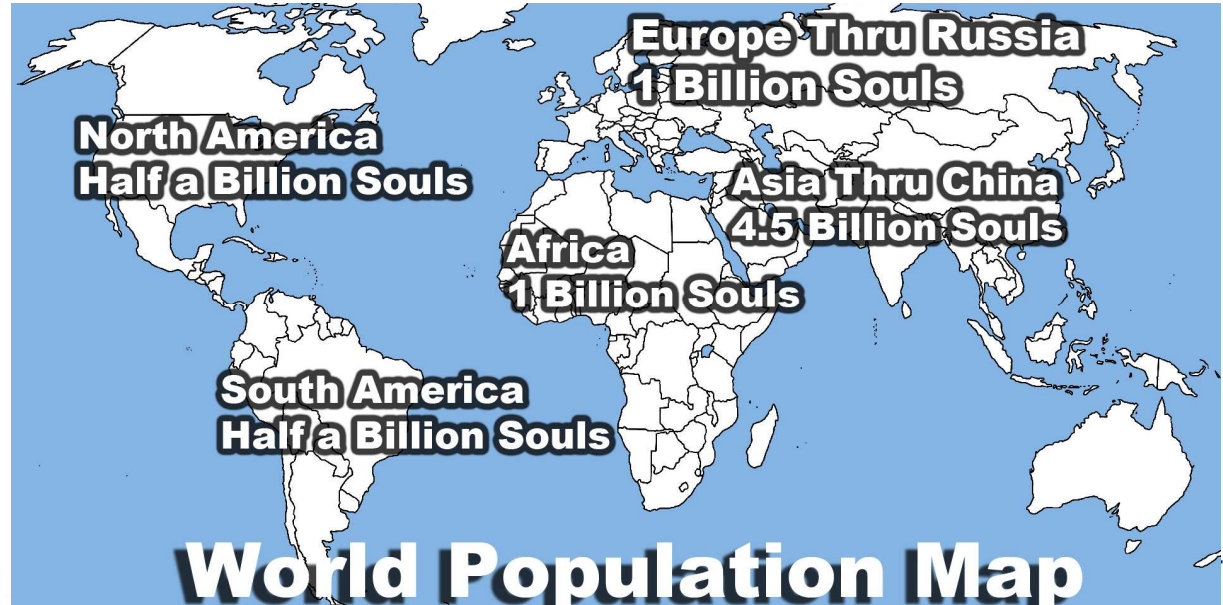

50,000-Watt Superstation

11am Alaska
3pm Pennsylvania
3pm Pittsburgh
3pm Paris
4pm Cairo
10pm Beijing
5pm Rio de Janeiro
12am Sydney

Broadcast 7 Monday
WINB World Wide Radio Pennsylvania
Covering the Entire World Sunday Evening

NEW!

9265 KHz
Mondays
2pm CST
8pm UTC

100,000-Watt Superstation
50 Acres of Broadcast Towers

7pm Alaska
Nashville
5am Paris
6am Israel
11pm Bogota
12pm Manilla
2pm Sydney

Broadcast 8&9 Monday
WINB/WWCR
Two broadcasts simultaneously reaching the entire world almost twice

NEW!

9265 KHz &
5.890 MHz
Mondays
at 10pm CST
Tuesday
4am UTC

☒ Coverage Area
☐ Poor Or No Reception
☐ Out Of Range

50,000-Watt Superstation

11am Alaska
3pm Pennsylvania
3pm Pittsburgh
3pm Paris
4pm Cairo
10pm Beijing
5pm Rio de Janeiro
12am Sydney

Broadcast 10 Tuesday
WINB World Wide Radio Pennsylvania
Covering the Entire World Sunday Evening

NEW!

9265 KHz
Tuesdays
2pm CST
8pm UTC