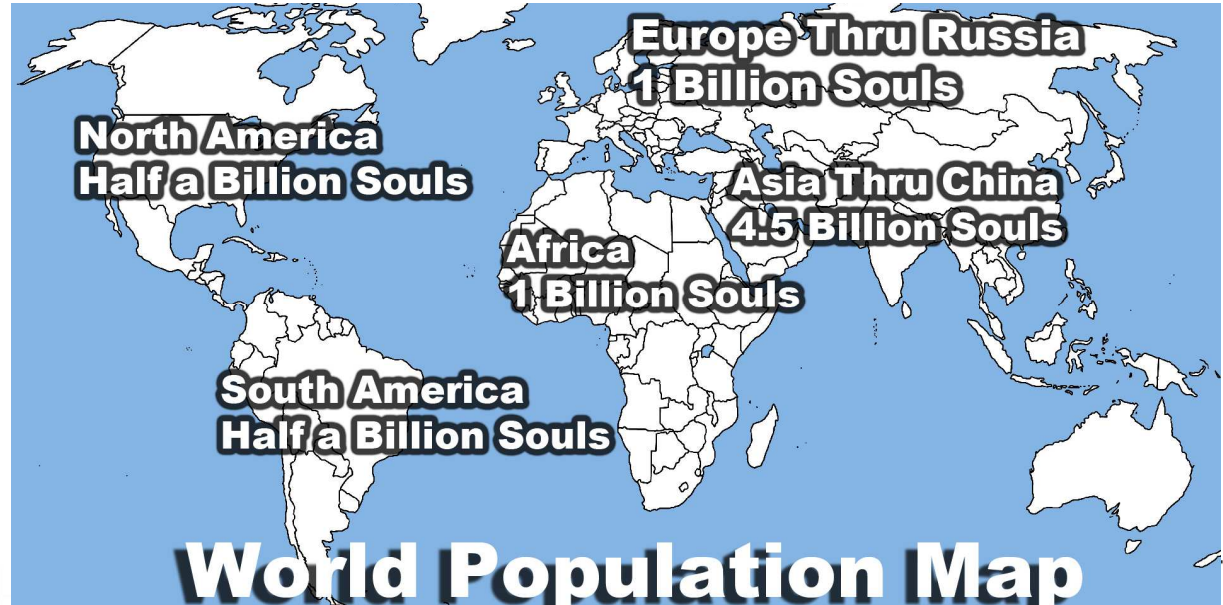

Monthly Web Statistics January 325,285 Hits
Total First Time Visits 15,996 Total Hits Year Over 4 Million
Total home worship sites 10,291 113 Countries World Wide
Written Lessons December 255,078 Audio Lessons December 766,630

Summary by Month										
Month	Daily Avg				Monthly Totals					
	Hits	Files	Pages	Visits	Sites	KBytes	Visits	Pages	Files	Hits
Dec 2018	9260	7604	670	452	9823	261504726	14026	20791	235754	287088
Nov 2018	9109	7327	721	455	9038	206270973	13661	21630	219810	273285
Oct 2018	8832	7207	609	414	9492	186007432	12841	18896	223437	273794
Sep 2018	8976	7291	686	422	9687	258996686	12681	20603	218743	269280
Aug 2018	9693	7953	804	459	10751	259496749	14235	24950	246557	300498
Jul 2018	8894	7376	666	421	9579	239568625	13070	20674	228686	275727
Jun 2018	8963	7351	669	398	10587	305753714	11941	20090	220558	268897
May 2018	9029	7509	586	360	10440	284754015	11190	18182	232789	279925
Apr 2018	9411	7886	663	395	10354	242492413	11876	19915	236583	282341
Mar 2018	10773	9116	862	442	11607	267072338	13729	26734	282626	333981
Feb 2018	11022	9239	750	451	12019	223861911	12633	21006	258710	308633
Jan 2018	10092	8224	571	373	3693	41859610	2990	4573	65797	80737
Totals						2777639192	14,4873	238044	2,670,050	3,234,186

Top 21 of 113 Total Countries							
#	Hits	Hits	Files	Files	KBytes	KBytes	Country
1	107023	36.33%	92323	38.11%	117596821	43.73%	Commercial (com)
2	104845	35.59%	87098	35.95%	50054448	18.61%	Network (net)
3	66640	22.62%	55385	22.86%	75912204	28.23%	Unresolved/Unknown
4	4171	1.42%	3265	1.35%	8314111	3.09%	European Union
5	2258	0.77%	2015	0.83%	8407249	3.13%	Germany
6	1922	0.65%	742	0.31%	7295895	2.71%	Czech Republic
7	581	0.20%	414	0.17%	13716	0.01%	Brazil
8	573	0.19%	406	0.17%	80738	0.03%	India
9	503	0.17%	453	0.19%	138630	0.05%	Churches Non-Profit (org)
10	383	0.13%	383	0.16%	215477	0.08%	US Government (gov)
11	370	0.13%	258	0.11%	12727	0.00%	Italy
12	289	0.10%	244	0.10%	24323	0.01%	Russian Federation
13	281	0.10%	260	0.11%	52518	0.02%	Thailand
14	229	0.08%	200	0.08%	156156	0.06%	South Africa
15	207	0.07%	198	0.08%	24555	0.01%	Austria
16	197	0.07%	122	0.05%	1674	0.00%	New Zealand
17	179	0.06%	114	0.05%	2940	0.00%	Poland
18	177	0.06%	125	0.05%	4531	0.00%	Argentina
19	160	0.05%	132	0.05%	4508	0.00%	Mexico
20	158	0.05%	108	0.04%	51708	0.02%	United Kingdom
21	154	0.05%	102	0.04%	2689	0.00%	Turkey

100,000-Watt Superstation
50 Acres of Broadcast Towers
9265 KHz & 5.890 MHz
Broadcast 11&12 Tuesday
WINB/WWCR
Two broadcasts simultaneously reaching the entire world almost twice

50,000-Watt Superstation
9265 KHz
Broadcast 13 Wednesday
WINB World Wide Radio Pennsylvania
Covering the Entire World Sunday Evening

100,000-Watt Superstation
50 Acres of Broadcast Towers
9265 KHz & 5.890 MHz
Broadcast 14&15 Wednesday
WINB/WWCR
Two broadcasts simultaneously reaching the entire world almost twice