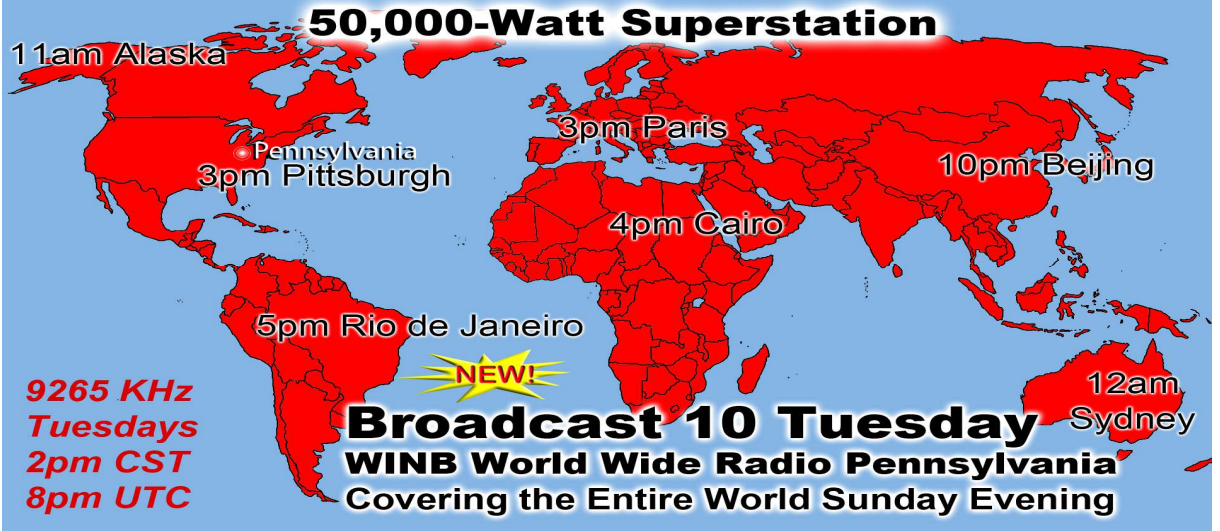

Monthly Web Statistics January 325,285 Hits
Total First Time Visits 15,996 Total Hits Year Over 4 Million
Total home worship sites 10,291 113 Countries World Wide
Written Lessons December 255,078 Audio Lessons December 766,630

Summary by Month										
Month	Daily Avg				Monthly Totals					
	Hits	Files	Pages	Visits	Sites	KBytes	Visits	Pages	Files	Hits
Dec 2018	9260	7604	670	452	9823	261504726	14026	20791	235754	287088
Nov 2018	9109	7327	721	455	9038	206270973	13661	21630	219810	273285
Oct 2018	8832	7207	609	414	9492	186007432	12841	18896	223437	273794
Sep 2018	8976	7291	686	422	9687	258996686	12681	20603	218743	269280
Aug 2018	9693	7953	804	459	10751	259496749	14235	24950	246557	300498
Jul 2018	8894	7376	666	421	9579	239568625	13070	20674	228686	275727
Jun 2018	8963	7351	669	398	10587	305753714	11941	20090	220558	268897
May 2018	9029	7509	586	360	10440	284754015	11190	18182	232789	279925
Apr 2018	9411	7886	663	395	10354	242492413	11876	19915	236583	282341
Mar 2018	10773	9116	862	442	11607	267072338	13729	26734	282626	333981
Feb 2018	11022	9239	750	451	12019	223861911	12633	21006	258710	308633
Jan 2018	10092	8224	571	373	3693	41859610	2990	4573	65797	80737
Totals						2777639192	14,4873	238044	2,670,050	3,234,186

Top 21 of 113 Total Countries							
#	Hits	Hits	Files	Files	KBytes	KBytes	Country
1	107023	36.33%	92323	38.11%	117596821	43.73%	Commercial (com)
2	104845	35.59%	87098	35.95%	50054448	18.61%	Network (net)
3	66640	22.62%	55385	22.86%	75912204	28.23%	Unresolved/Unknown
4	4171	1.42%	3265	1.35%	8314111	3.09%	European Union
5	2258	0.77%	2015	0.83%	8407249	3.13%	Germany
6	1922	0.65%	742	0.31%	7295895	2.71%	Czech Republic
7	581	0.20%	414	0.17%	13716	0.01%	Brazil
8	573	0.19%	406	0.17%	80738	0.03%	India
9	503	0.17%	453	0.19%	138630	0.05%	Churches Non-Profit (org)
10	383	0.13%	383	0.16%	215477	0.08%	US Government (gov)
11	370	0.13%	258	0.11%	12727	0.00%	Italy
12	289	0.10%	244	0.10%	24323	0.01%	Russian Federation
13	281	0.10%	260	0.11%	52518	0.02%	Thailand
14	229	0.08%	200	0.08%	156156	0.06%	South Africa
15	207	0.07%	198	0.08%	24555	0.01%	Austria
16	197	0.07%	122	0.05%	1674	0.00%	New Zealand
17	179	0.06%	114	0.05%	2940	0.00%	Poland
18	177	0.06%	125	0.05%	4531	0.00%	Argentina
19	160	0.05%	132	0.05%	4508	0.00%	Mexico
20	158	0.05%	108	0.04%	51708	0.02%	United Kingdom
21	154	0.05%	102	0.04%	2689	0.00%	Turkey

100,000-Watt Superstation
50 Acres of Broadcast Towers
9265 KHz & 5.890 MHz
Broadcast 11&12 Tuesday
WINB/WWCR
Two broadcasts simultaneously reaching the entire world almost twice

50,000-Watt Superstation
9265 KHz
Broadcast 13 Wednesday
WINB World Wide Radio Pennsylvania
Covering the Entire World Sunday Evening

100,000-Watt Superstation
50 Acres of Broadcast Towers
9265 KHz & 5.890 MHz
Broadcast 14&15 Wednesday
WINB/WWCR
Two broadcasts simultaneously reaching the entire world almost twice