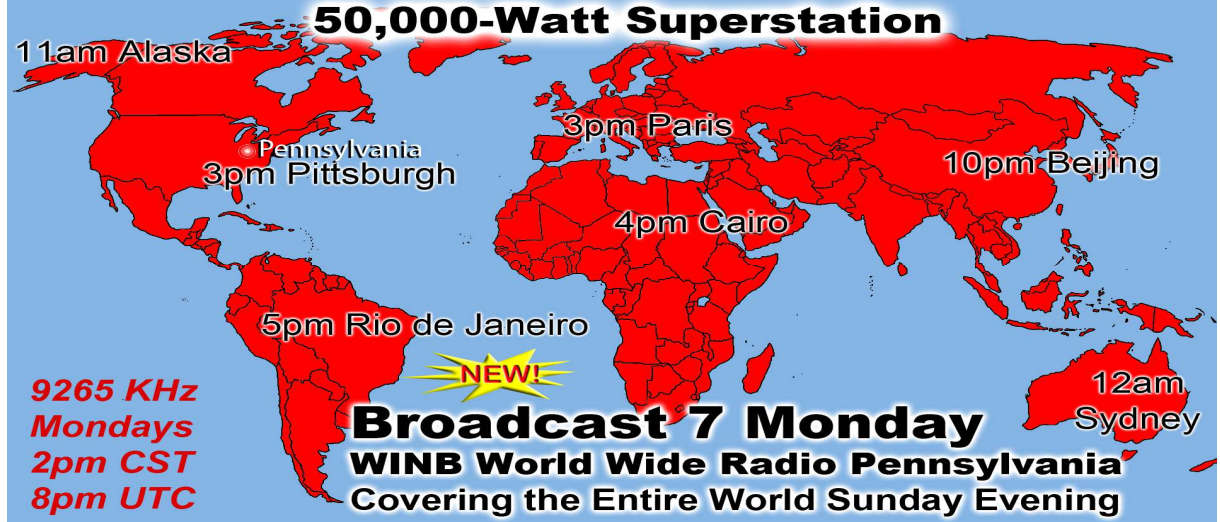

Monthly Web Statistics January 325,285 Hits
Total First Time Visits 15,996 Total Hits Year Over 4 Million
Total home worship sites 10,291 113 Countries World Wide
Written Lessons December 255,078 Audio Lessons December 766,630

Summary by Month										
Month	Daily Avg				Monthly Totals					
	Hits	Files	Pages	Visits	Sites	KBytes	Visits	Pages	Files	Hits
Dec 2018	9260	7604	670	452	9823	261504726	14026	20791	235754	287088
Nov 2018	9109	7327	721	455	9038	206270973	13661	21630	219810	273285
Oct 2018	8832	7207	609	414	9492	186007432	12841	18896	223437	273794
Sep 2018	8976	7291	686	422	9687	258996686	12681	20603	218743	269280
Aug 2018	9693	7953	804	459	10751	259496749	14235	24950	246557	300498
Jul 2018	8894	7376	666	421	9579	239568625	13070	20674	228686	275727
Jun 2018	8963	7351	669	398	10587	305753714	11941	20090	220558	268897
May 2018	9029	7509	586	360	10440	284754015	11190	18182	232789	279925
Apr 2018	9411	7886	663	395	10354	242492413	11876	19915	236583	282341
Mar 2018	10773	9116	862	442	11607	267072338	13729	26734	282626	333981
Feb 2018	11022	9239	750	451	12019	223861911	12633	21006	258710	308633
Jan 2018	10092	8224	571	373	3693	41859610	2990	4573	65797	80737
Totals						2777639192	14,4873	238044	2,670,050	3,234,186

Top 21 of 113 Total Countries							
#	Hits	Hits	Files	Files	KBytes	KBytes	Country
1	107023	36.33%	92323	38.11%	117596821	43.73%	Commercial (com)
2	104845	35.59%	87098	35.95%	50054448	18.61%	Network (net)
3	66640	22.62%	55385	22.86%	75912204	28.23%	Unresolved/Unknown
4	4171	1.42%	3265	1.35%	8314111	3.09%	European Union
5	2258	0.77%	2015	0.83%	8407249	3.13%	Germany
6	1922	0.65%	742	0.31%	7295895	2.71%	Czech Republic
7	581	0.20%	414	0.17%	13716	0.01%	Brazil
8	573	0.19%	406	0.17%	80738	0.03%	India
9	503	0.17%	453	0.19%	138630	0.05%	Churches Non-Profit (org)
10	383	0.13%	383	0.16%	215477	0.08%	US Government (gov)
11	370	0.13%	258	0.11%	12727	0.00%	Italy
12	289	0.10%	244	0.10%	24323	0.01%	Russian Federation
13	281	0.10%	260	0.11%	52518	0.02%	Thailand
14	229	0.08%	200	0.08%	156156	0.06%	South Africa
15	207	0.07%	198	0.08%	24555	0.01%	Austria
16	197	0.07%	122	0.05%	1674	0.00%	New Zealand
17	179	0.06%	114	0.05%	2940	0.00%	Poland
18	177	0.06%	125	0.05%	4531	0.00%	Argentina
19	160	0.05%	132	0.05%	4508	0.00%	Mexico
20	158	0.05%	108	0.04%	51708	0.02%	United Kingdom
21	154	0.05%	102	0.04%	2689	0.00%	Turkey

100,000-Watt Superstation
50 Acres of Broadcast Towers
9265 KHz & 5.890 MHz
Broadcast 11&12 Tuesday
WINB/WWCR
Two broadcasts simultaneously reaching the entire world almost twice

50,000-Watt Superstation
9265 KHz
Broadcast 13 Wednesday
WINB World Wide Radio Pennsylvania
Covering the Entire World Sunday Evening

100,000-Watt Superstation
50 Acres of Broadcast Towers
9265 KHz & 5.890 MHz
Broadcast 14&15 Wednesday
WINB/WWCR
Two broadcasts simultaneously reaching the entire world almost twice