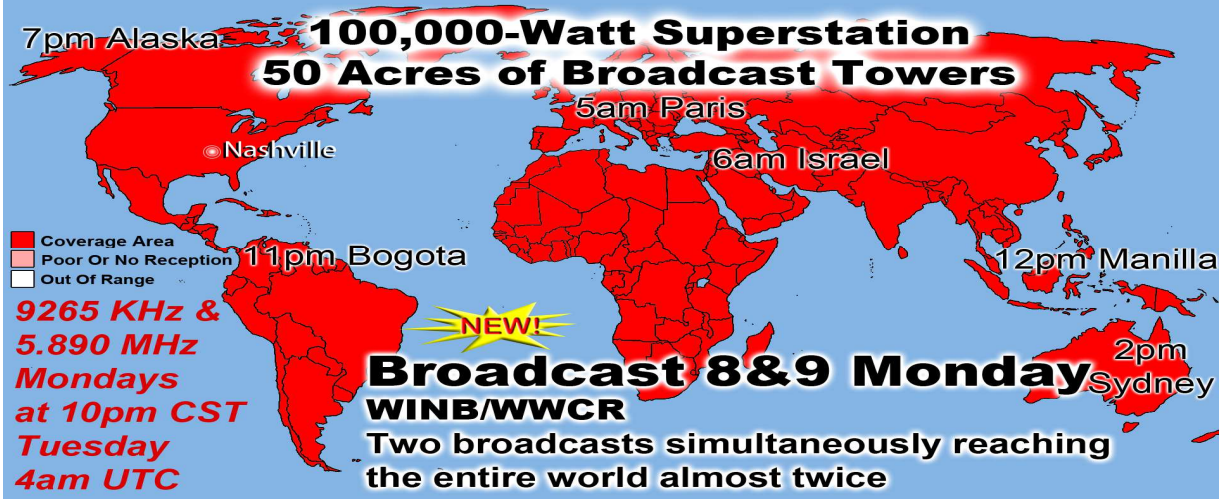

Monthly Web Statistics January 325,285 Hits
Total First Time Visits 15,996 Total Hits Year Over 4 Million
Total home worship sites 10,291 113 Countries World Wide
Written Lessons December 255,078 Audio Lessons December 766,630

Summary by Month										
Month	Daily Avg				Monthly Totals					
	Hits	Files	Pages	Visits	Sites	KBytes	Visits	Pages	Files	Hits
Dec 2018	9260	7604	670	452	9823	261504726	14026	20791	235754	287088
Nov 2018	9109	7327	721	455	9038	206270973	13661	21630	219810	273285
Oct 2018	8832	7207	609	414	9492	186007432	12841	18896	223437	273794
Sep 2018	8976	7291	686	422	9687	258996686	12681	20603	218743	269280
Aug 2018	9693	7953	804	459	10751	259496749	14235	24950	246557	300498
Jul 2018	8894	7376	666	421	9579	239568625	13070	20674	228686	275727
Jun 2018	8963	7351	669	398	10587	305753714	11941	20090	220558	268897
May 2018	9029	7509	586	360	10440	284754015	11190	18182	232789	279925
Apr 2018	9411	7886	663	395	10354	242492413	11876	19915	236583	282341
Mar 2018	10773	9116	862	442	11607	267072338	13729	26734	282626	333981
Feb 2018	11022	9239	750	451	12019	223861911	12633	21006	258710	308633
Jan 2018	10092	8224	571	373	3693	41859610	2990	4573	65797	80737
Totals						2777639192	14,4873	238044	2,670,050	3,234,186

Top 21 of 113 Total Countries							
#	Hits	Hits	Files	Files	KBytes	KBytes	Country
1	107023	36.33%	92323	38.11%	117596821	43.73%	Commercial (com)
2	104845	35.59%	87098	35.95%	50054448	18.61%	Network (net)
3	66640	22.62%	55385	22.86%	75912204	28.23%	Unresolved/Unknown
4	4171	1.42%	3265	1.35%	8314111	3.09%	European Union
5	2258	0.77%	2015	0.83%	8407249	3.13%	Germany
6	1922	0.65%	742	0.31%	7295895	2.71%	Czech Republic
7	581	0.20%	414	0.17%	13716	0.01%	Brazil
8	573	0.19%	406	0.17%	80738	0.03%	India
9	503	0.17%	453	0.19%	138630	0.05%	Churches Non-Profit (org)
10	383	0.13%	383	0.16%	215477	0.08%	US Government (gov)
11	370	0.13%	258	0.11%	12727	0.00%	Italy
12	289	0.10%	244	0.10%	24323	0.01%	Russian Federation
13	281	0.10%	260	0.11%	52518	0.02%	Thailand
14	229	0.08%	200	0.08%	156156	0.06%	South Africa
15	207	0.07%	198	0.08%	24555	0.01%	Austria
16	197	0.07%	122	0.05%	1674	0.00%	New Zealand
17	179	0.06%	114	0.05%	2940	0.00%	Poland
18	177	0.06%	125	0.05%	4531	0.00%	Argentina
19	160	0.05%	132	0.05%	4508	0.00%	Mexico
20	158	0.05%	108	0.04%	51708	0.02%	United Kingdom
21	154	0.05%	102	0.04%	2689	0.00%	Turkey

100,000-Watt Superstation
50 Acres of Broadcast Towers
9265 KHz & 5.890 MHz
Broadcast 11&12 Tuesday
WINB/WWCR
Two broadcasts simultaneously reaching the entire world almost twice

50,000-Watt Superstation
9265 KHz
Broadcast 13 Wednesday
WINB World Wide Radio Pennsylvania
Covering the Entire World Sunday Evening

100,000-Watt Superstation
50 Acres of Broadcast Towers
9265 KHz & 5.890 MHz
Broadcast 14&15 Wednesday
WINB/WWCR
Two broadcasts simultaneously reaching the entire world almost twice