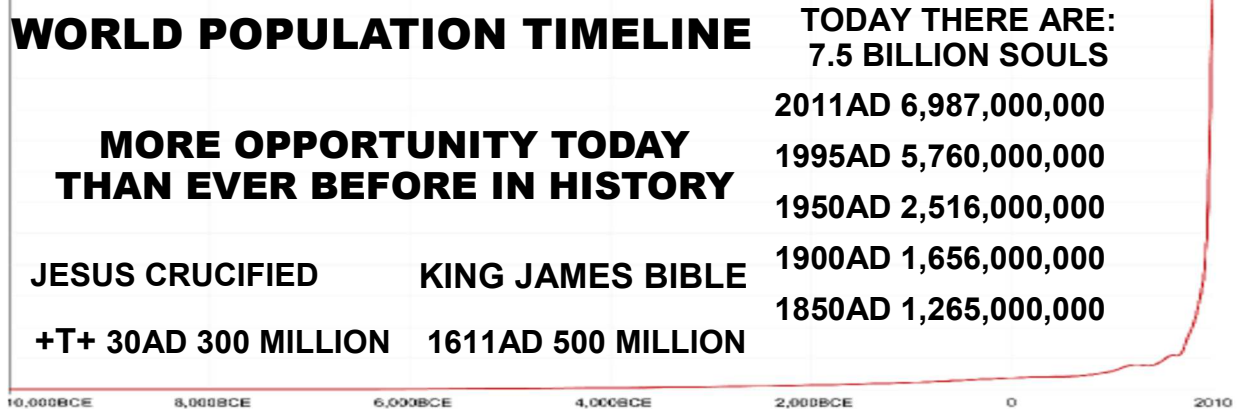

Monthly Web Statistics January 325,285 Hits
Total First Time Visits 15,996 Total Hits Year Over 4 Million
Total home worship sites 10,291 113 Countries World Wide
Written Lessons December 255,078 Audio Lessons December 766,630

Summary by Month										
Month	Daily Avg				Monthly Totals					
	Hits	Files	Pages	Visits	Sites	KBytes	Visits	Pages	Files	Hits
Dec 2018	9260	7604	670	452	9823	261504726	14026	20791	235754	287088
Nov 2018	9109	7327	721	455	9038	206270973	13661	21630	219810	273285
Oct 2018	8832	7207	609	414	9492	186007432	12841	18896	223437	273794
Sep 2018	8976	7291	686	422	9687	258996686	12681	20603	218743	269280
Aug 2018	9693	7953	804	459	10751	259496749	14235	24950	246557	300498
Jul 2018	8894	7376	666	421	9579	239568625	13070	20674	228686	275727
Jun 2018	8963	7351	669	398	10587	305753714	11941	20090	220558	268897
May 2018	9029	7509	586	360	10440	284754015	11190	18182	232789	279925
Apr 2018	9411	7886	663	395	10354	242492413	11876	19915	236583	282341
Mar 2018	10773	9116	862	442	11607	267072338	13729	26734	282626	333981
Feb 2018	11022	9239	750	451	12019	223861911	12633	21006	258710	308633
Jan 2018	10092	8224	571	373	3693	41859610	2990	4573	65797	80737
Totals						2777639192	14,4873	238044	2,670,050	3,234,186

Top 21 of 113 Total Countries							
#	Hits	Hits	Files	Files	KBytes	KBytes	Country
1	107023	36.33%	92323	38.11%	117596821	43.73%	Commercial (com)
2	104845	35.59%	87098	35.95%	50054448	18.61%	Network (net)
3	66640	22.62%	55385	22.86%	75912204	28.23%	Unresolved/Unknown
4	4171	1.42%	3265	1.35%	8314111	3.09%	European Union
5	2258	0.77%	2015	0.83%	8407249	3.13%	Germany
6	1922	0.65%	742	0.31%	7295895	2.71%	Czech Republic
7	581	0.20%	414	0.17%	13716	0.01%	Brazil
8	573	0.19%	406	0.17%	80738	0.03%	India
9	503	0.17%	453	0.19%	138630	0.05%	Churches Non-Profit (org)
10	383	0.13%	383	0.16%	215477	0.08%	US Government (gov)
11	370	0.13%	258	0.11%	12727	0.00%	Italy
12	289	0.10%	244	0.10%	24323	0.01%	Russian Federation
13	281	0.10%	260	0.11%	52518	0.02%	Thailand
14	229	0.08%	200	0.08%	156156	0.06%	South Africa
15	207	0.07%	198	0.08%	24555	0.01%	Austria
16	197	0.07%	122	0.05%	1674	0.00%	New Zealand
17	179	0.06%	114	0.05%	2940	0.00%	Poland
18	177	0.06%	125	0.05%	4531	0.00%	Argentina
19	160	0.05%	132	0.05%	4508	0.00%	Mexico
20	158	0.05%	108	0.04%	51708	0.02%	United Kingdom
21	154	0.05%	102	0.04%	2689	0.00%	Turkey

100,000-Watt Superstation
50 Acres of Broadcast Towers
9265 KHz & 5.890 MHz
Broadcast 11&12 Tuesday
WINB/WWCR
Two broadcasts simultaneously reaching the entire world almost twice

50,000-Watt Superstation
9265 KHz
Broadcast 13 Wednesday
WINB World Wide Radio Pennsylvania
Covering the Entire World Sunday Evening

100,000-Watt Superstation
50 Acres of Broadcast Towers
9265 KHz & 5.890 MHz
Broadcast 14&15 Wednesday
WINB/WWCR
Two broadcasts simultaneously reaching the entire world almost twice