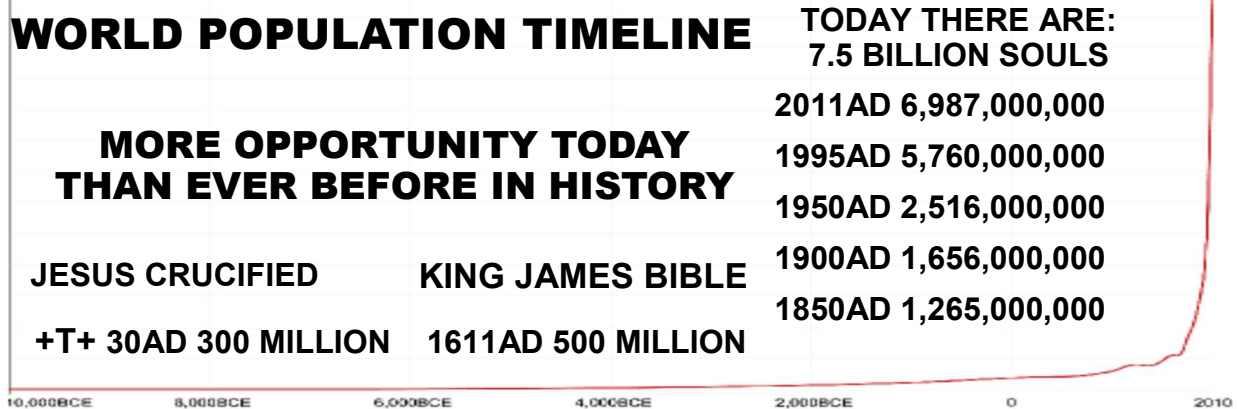

50,000-Watt Superstation

11am Alaska
3pm Pennsylvania
3pm Pittsburgh
3pm Paris
4pm Cairo
10pm Beijing
5pm Rio de Janeiro
12am Sydney

Broadcast 7 Monday
WINB World Wide Radio Pennsylvania
Covering the Entire World Sunday Evening

9265 KHz
Mondays
2pm CST
8pm UTC

NEW!

100,000-Watt Superstation
50 Acres of Broadcast Towers

7pm Alaska
Nashville
5am Paris
6am Israel
11pm Bogota
12pm Manilla
2pm Sydney

Broadcast 8&9 Monday
WINB/WWCR
Two broadcasts simultaneously reaching the entire world almost twice

9265 KHz & 5.890 MHz
Mondays
at 10pm CST
Tuesday
4am UTC

NEW!

■ Coverage Area
■ Poor Or No Reception
■ Out Of Range

50,000-Watt Superstation

11am Alaska
3pm Pennsylvania
3pm Pittsburgh
3pm Paris
4pm Cairo
10pm Beijing
5pm Rio de Janeiro
12am Sydney

Broadcast 10 Tuesday
WINB World Wide Radio Pennsylvania
Covering the Entire World Sunday Evening

9265 KHz
Tuesdays
2pm CST
8pm UTC

NEW!