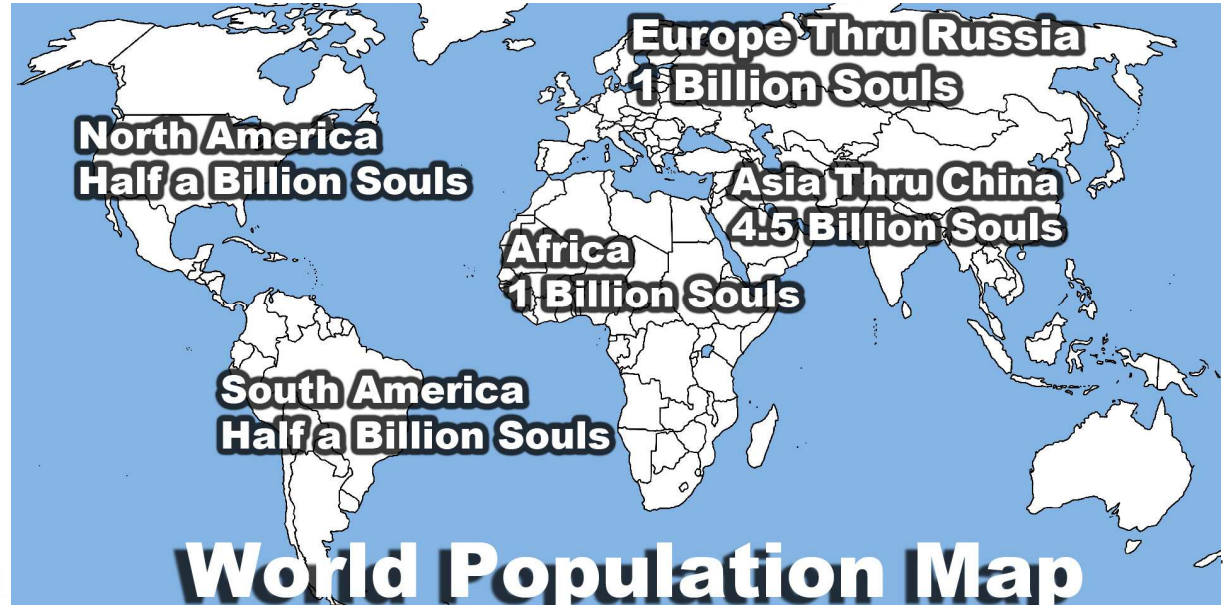

50,000-Watt Superstation

11am Alaska
3pm Pennsylvania
3pm Pittsburgh
3pm Paris
4pm Cairo
10pm Beijing
5pm Rio de Janeiro
12am Sydney

Broadcast 7 Monday
WINB World Wide Radio Pennsylvania
Covering the Entire World Sunday Evening

9265 KHz
Mondays
2pm CST
8pm UTC

NEW!

100,000-Watt Superstation
50 Acres of Broadcast Towers

7pm Alaska
Nashville
5am Paris
6am Israel
11pm Bogota
12pm Manilla
2pm Sydney

Broadcast 8&9 Monday
WINB/WWCR
Two broadcasts simultaneously reaching the entire world almost twice

9265 KHz & 5.890 MHz
Mondays
at 10pm CST
Tuesday
4am UTC

NEW!

■ Coverage Area
■ Poor Or No Reception
■ Out Of Range

50,000-Watt Superstation

11am Alaska
3pm Pennsylvania
3pm Pittsburgh
3pm Paris
4pm Cairo
10pm Beijing
5pm Rio de Janeiro
12am Sydney

Broadcast 10 Tuesday
WINB World Wide Radio Pennsylvania
Covering the Entire World Sunday Evening

9265 KHz
Tuesdays
2pm CST
8pm UTC

NEW!