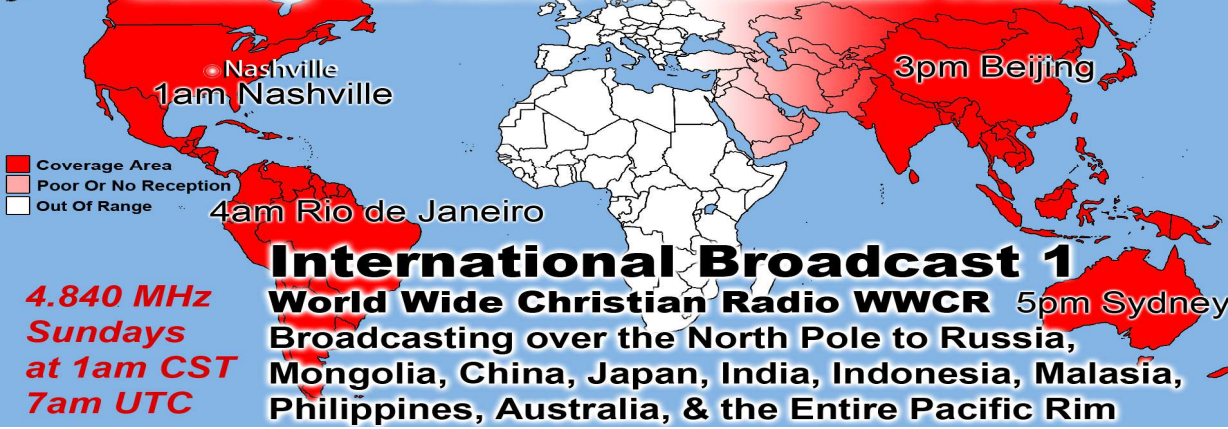

**100,000-Watt Superstation - Global Outreach
Sunday - 50 Acres of Broadcast Towers**