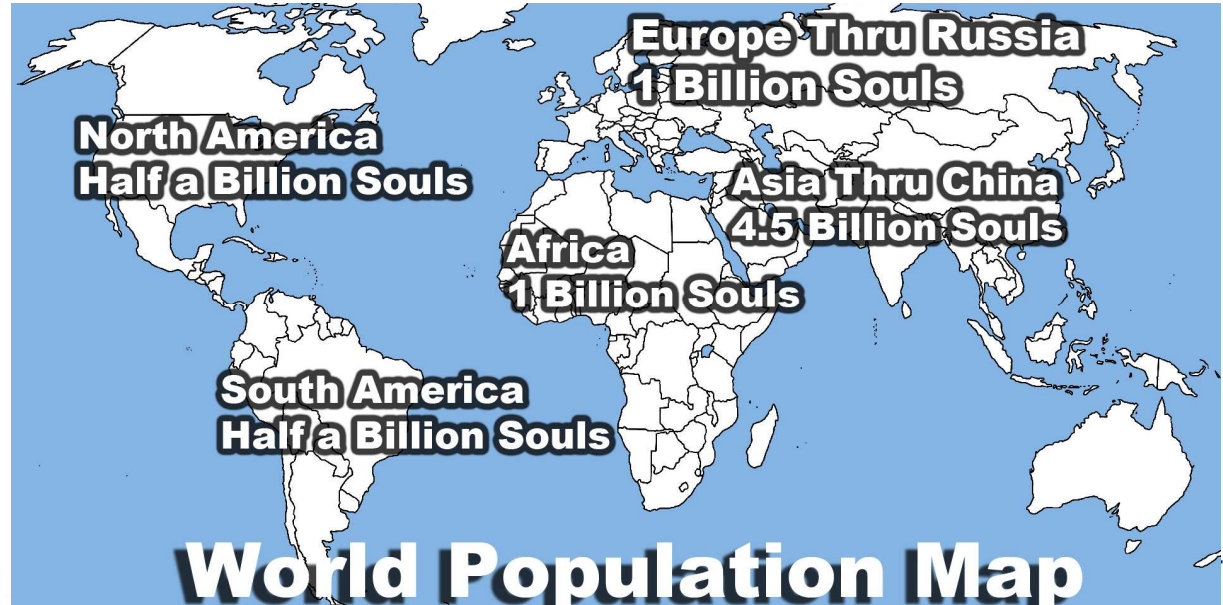

50,000-Watt Superstation

11am Alaska
3pm Pennsylvania
3pm Pittsburgh
3pm Paris
4pm Cairo
10pm Beijing
5pm Rio de Janeiro
12am Sydney

Broadcast 7 Monday
WINB World Wide Radio Pennsylvania
Covering the Entire World Sunday Evening

9265 KHz
Mondays
2pm CST
8pm UTC

NEW!

100,000-Watt Superstation
50 Acres of Broadcast Towers

7pm Alaska
Nashville
5am Paris
6am Israel
11pm Bogota
12pm Manilla
2pm Sydney

Broadcast 8&9 Monday
WINB/WWCR
Two broadcasts simultaneously reaching the entire world almost twice

9265 KHz & 5.890 MHz
Mondays
at 10pm CST
Tuesday
4am UTC

NEW!

Coverage Area
Poor Or No Reception
Out Of Range

50,000-Watt Superstation

11am Alaska
3pm Pennsylvania
3pm Pittsburgh
3pm Paris
4pm Cairo
10pm Beijing
5pm Rio de Janeiro
12am Sydney

Broadcast 10 Tuesday
WINB World Wide Radio Pennsylvania
Covering the Entire World Sunday Evening

9265 KHz
Tuesdays
2pm CST
8pm UTC

NEW!