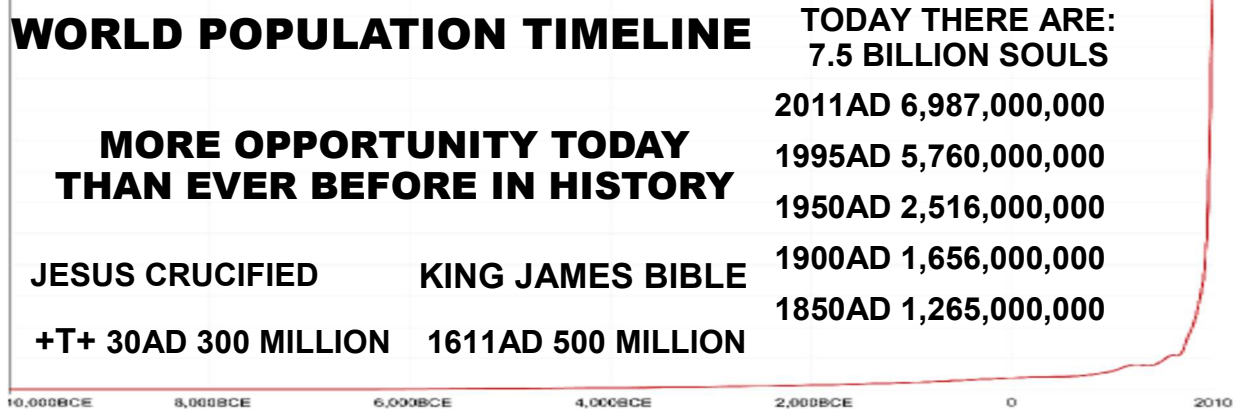

50,000-Watt Superstation

11am Alaska
3pm Pennsylvania
3pm Pittsburgh
3pm Paris
4pm Cairo
10pm Beijing
5pm Rio de Janeiro
12am Sydney

Broadcast 7 Monday
WINB World Wide Radio Pennsylvania
Covering the Entire World Sunday Evening

9265 KHz
Mondays
2pm CST
8pm UTC

NEW!

100,000-Watt Superstation
50 Acres of Broadcast Towers

7pm Alaska
Nashville
5am Paris
6am Israel
11pm Bogota
12pm Manilla
2pm Sydney

Broadcast 8&9 Monday
WINB/WWCR
Two broadcasts simultaneously reaching the entire world almost twice

9265 KHz & 5.890 MHz
Mondays
at 10pm CST
Tuesday
4am UTC

NEW!

Coverage Area
Poor Or No Reception
Out Of Range

50,000-Watt Superstation

11am Alaska
3pm Pennsylvania
3pm Pittsburgh
3pm Paris
4pm Cairo
10pm Beijing
5pm Rio de Janeiro
12am Sydney

Broadcast 10 Tuesday
WINB World Wide Radio Pennsylvania
Covering the Entire World Sunday Evening

9265 KHz
Tuesdays
2pm CST
8pm UTC

NEW!