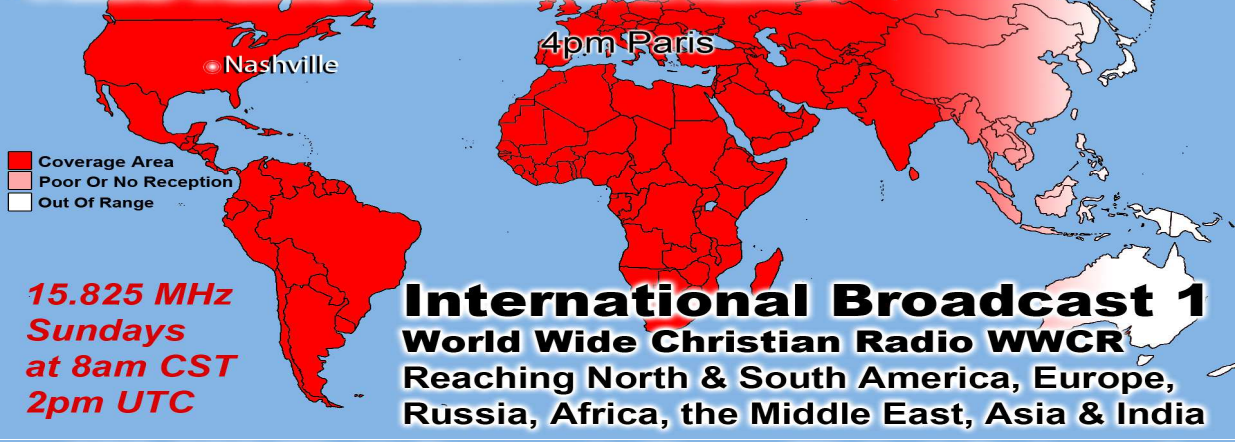

100,000-Watt Superstation - 1 Million Fixed-Tuned Receivers in Africa 5pm Moscow

15.825 MHz
Sundays
at 8am CST
2pm UTC

International Broadcast 1
World Wide Christian Radio WWCR
Reaching North & South America, Europe, Russia, Africa, the Middle East, Asia & India