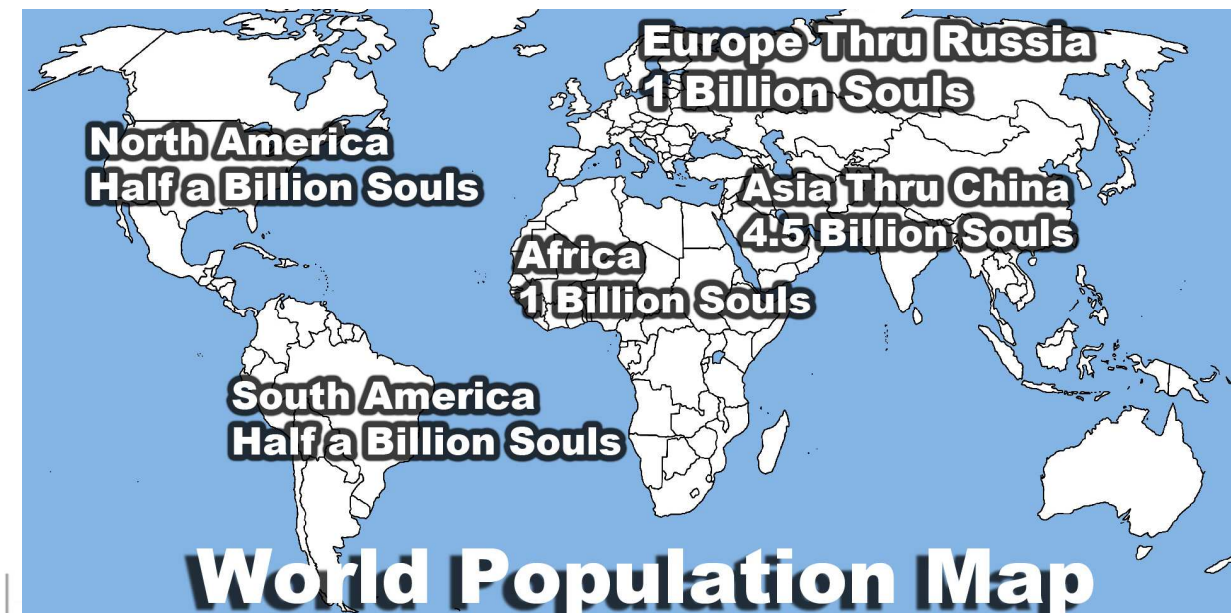

NEW!
Friday Broadcast
World Wide Christian Radio WWCR
 Reaching The Entire Pacific Rim, Europe,
 N. Africa Through China, N. & S. America

5.890 MHz
 Fridays
 at 10pm CST
 4am UTC

Coverage Area
 Poor Or No Reception
 Out Of Range

100,000-Watt Superstation - 1 Million Fixed-Tuned Receivers in Africa 5pm Moscow

15.825 MHz
Sundays
at 8am CST
2pm UTC

International Broadcast 1
World Wide Christian Radio WWCR
Reaching North & South America, Europe, Russia, Africa, the Middle East, Asia & India

100,000-Watt Superstation - Global Outreach Sunday - 50 Acres of Broadcast Towers

4.840 MHz
Sundays
at 1am CST
7am UTC

International Broadcast 2
World Wide Christian Radio WWCR
Broadcasting over the North Pole to Russia, Mongolia, China, Japan, India, Indonesia, Malaysia, Philippines, Australia, & the Entire Pacific Rim

13.845 MHz
Sundays
at 7am CST
1pm UTC

International Broadcast 6
World Wide Christian Radio WWCR
Global Outreach Reaching Most of Humanity