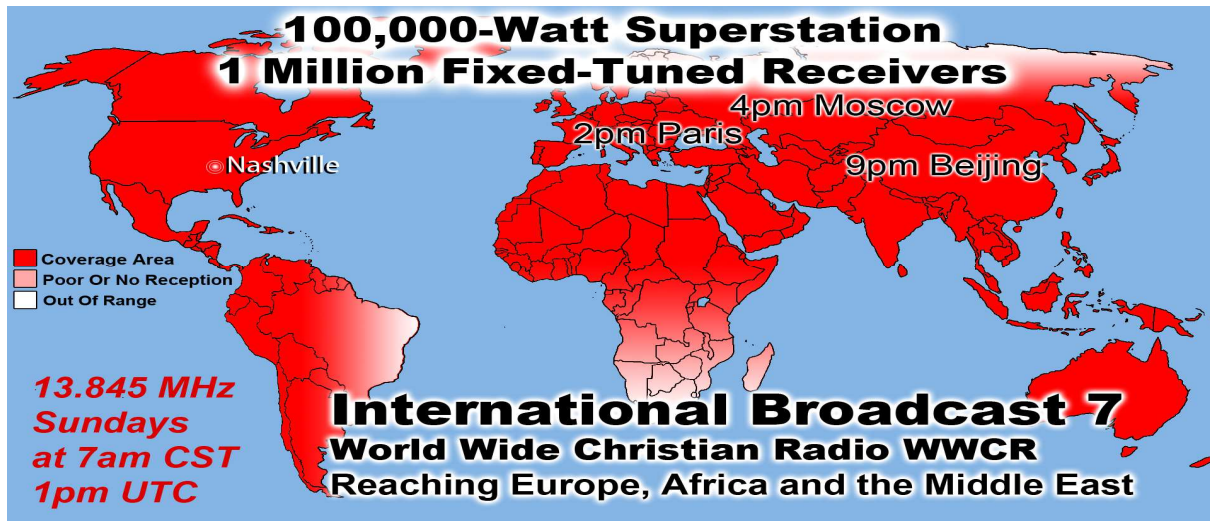

100,000-Watt Superstation - 1 Million Fixed-Tuned Receivers in Africa 5pm Moscow

15.825 MHz
Sundays
at 8am CST
2pm UTC

International Broadcast 1
World Wide Christian Radio WWCR
Reaching North & South America, Europe, Russia, Africa, the Middle East, Asia & India