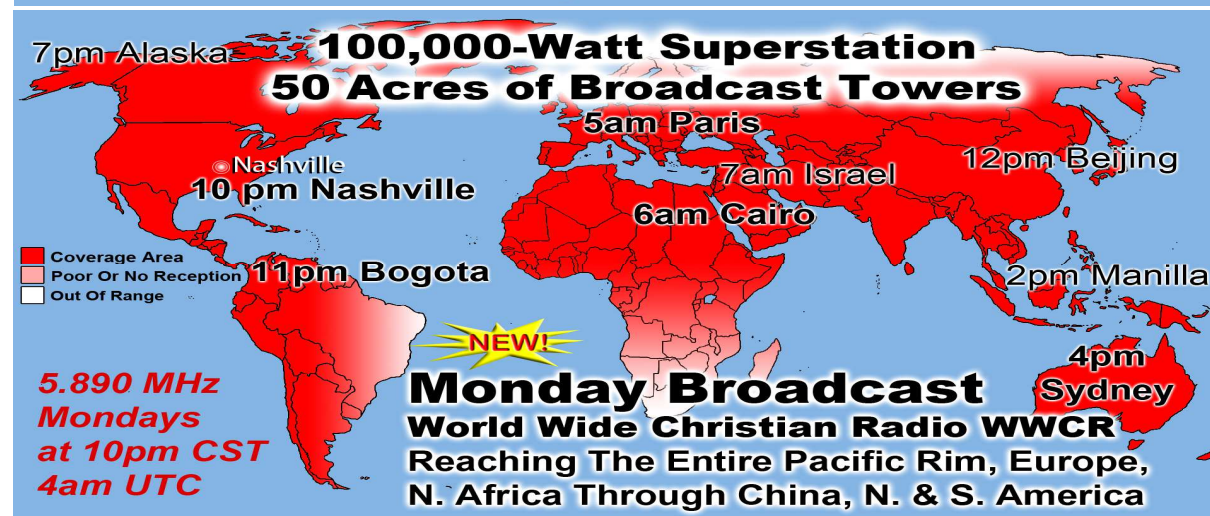

100,000-Watt Superstation - 1 Million Fixed-Tuned Receivers in Africa 5pm Moscow

15.825 MHz
Sundays
at 8am CST
2pm UTC

International Broadcast 1
World Wide Christian Radio WWCR
Reaching North & South America, Europe, Russia, Africa, the Middle East, Asia & India

13.845 MHz
Sundays
at 7am CST
1pm UTC

International Broadcast 6
World Wide Christian Radio WWCR
Global Outreach Reaching Most of Humanity