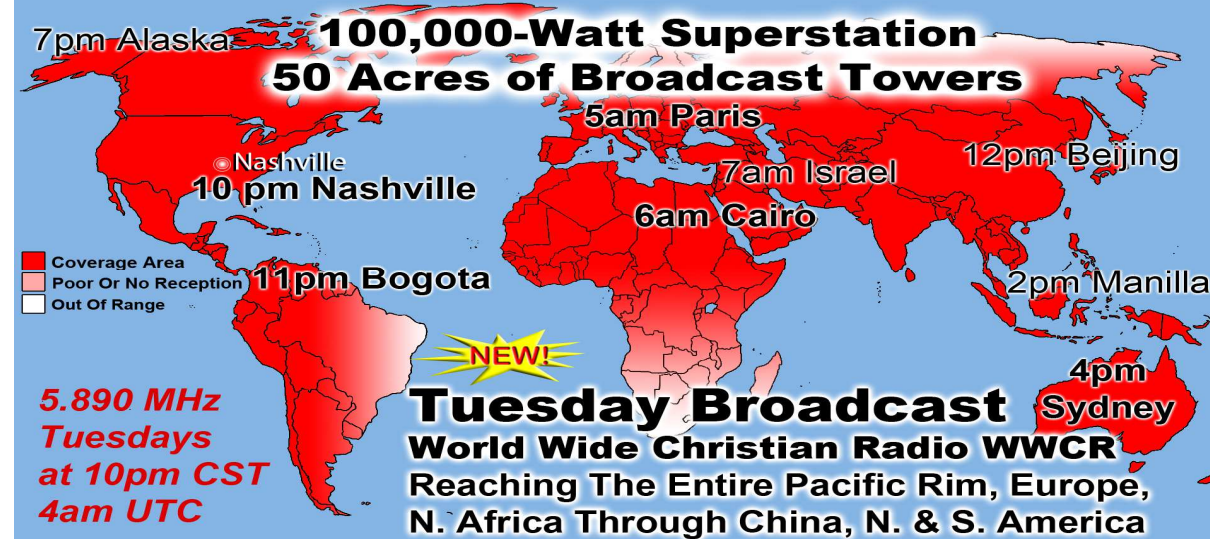

7pm Alaska
100,000-Watt Superstation
50 Acres of Broadcast Towers
 5am Paris
 7am Israel
 12pm Beijing
 6am Cairo
 2pm Manilla
 4pm Sydney
 Nashville
 10 pm Nashville
 11pm Bogota

NEW!
Thursday Broadcast
World Wide Christian Radio WWCR
 Reaching The Entire Pacific Rim, Europe,
 N. Africa Through China, N. & S. America

100,000-Watt Superstation - 1 Million Fixed-Tuned Receivers in Africa 5pm Moscow

15.825 MHz
Sundays
at 8am CST
2pm UTC

International Broadcast 1
World Wide Christian Radio WWCR
Reaching North & South America, Europe, Russia, Africa, the Middle East, Asia & India

13.845 MHz
Sundays
at 7am CST
1pm UTC

International Broadcast 6
World Wide Christian Radio WWCR
Global Outreach Reaching Most of Humanity