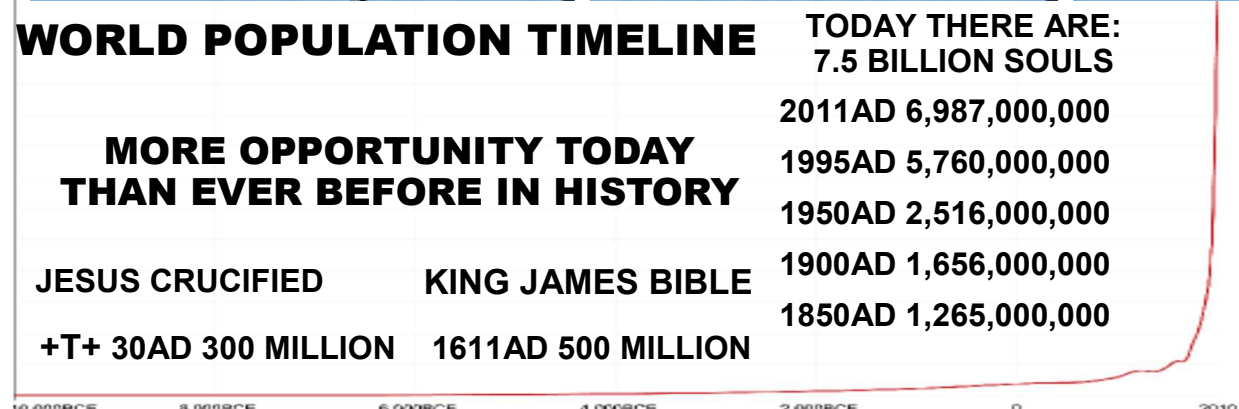

Monthly Web Statistics October 273,794 Hits
Total First Time Visits 12,841 Total Hits Year Over 3,228,077
Total home worship sites 9,492 105 Countries World Wide
Written Lessons October 340,838 Audio Lessons October 1,247,133

Summary by Month										
Month	Daily Avg				Monthly Totals					
	Hits	Files	Pages	Visits	Sites	KBytes	Visits	Pages	Files	Hits
Oct 2018	8591	7003	588	401	9250	181965591	12431	18241	217114	266331
Sep 2018	8976	7291	686	422	9687	258996686	12681	20603	218743	269280
Aug 2018	9693	7953	804	459	10751	259496749	14235	24950	246557	300498
Jul 2018	8894	7376	666	421	9579	239568625	13070	20674	228686	275727
Jun 2018	8963	7351	669	398	10587	305753714	11941	20090	220558	268897
May 2018	9029	7509	586	360	10440	284754015	11190	18182	232789	279925
Apr 2018	9411	7886	663	395	10354	242492413	11876	19915	236583	282341
Mar 2018	10773	9116	862	442	11607	267072338	13729	26734	282626	333981
Feb 2018	11022	9239	750	451	12019	223861911	12633	21006	258710	308633
Jan 2018	10092	8224	571	373	3693	41859610	2990	4573	65797	80737
Dec 2017	10117	8194	711	477	13884	237906323	14802	22066	254039	313630
Nov 2017	8430	6773	621	421	11627	165173262	12646	18656	203201	252918
Totals						2708901237	144224	235690	2665403	3232898

Top 21 of 105 Total Countries							
#	Hits	Hits	Files	Files	KBytes	KBytes	Country
1	96027	35.07%	82100	36.74%	52514126	28.23%	Network (net)
2	90979	33.23%	75924	33.98%	51728901	27.81%	Commercial (com)
3	66895	24.43%	54499	24.39%	63945752	34.38%	Unresolved/Unknown
4	5305	1.94%	4640	2.08%	9850153	5.30%	European Union
5	2423	0.88%	2106	0.94%	5414497	2.91%	Germany
6	1503	0.55%	238	0.11%	197141	0.11%	Czech Republic
7	952	0.35%	877	0.39%	172631	0.09%	Churches and Non-Profit (org)
8	856	0.31%	592	0.26%	305712	0.16%	Brazil
9	753	0.28%	518	0.23%	241475	0.13%	India
10	556	0.20%	497	0.22%	3956	0.00%	Russian Federation
11	480	0.18%	312	0.14%	67247	0.04%	Italy
12	428	0.16%	426	0.19%	83141	0.04%	Educational (edu)
13	352	0.13%	233	0.10%	6308	0.00%	Serbia
14	341	0.12%	217	0.10%	2719	0.00%	Israel
15	293	0.11%	276	0.12%	42096	0.02%	South Africa
16	271	0.10%	187	0.08%	88302	0.05%	Poland
17	261	0.10%	225	0.10%	70932	0.04%	Thailand
18	257	0.09%	240	0.11%	24278	0.01%	Singapore
19	255	0.09%	169	0.08%	4586	0.00%	Turkey
20	233	0.09%	232	0.10%	0	0.00%	Soviet Union
21	222	0.08%	222	0.10%	58838	0.03%	Ghana

100,000-Watt Superstation
50 Acres of Broadcast Towers

7490 MHz
Sundays at 8am CST
2pm UTC

International Broadcast 11
World Wide Christian Radio WWCR
Reaching Europe, Africa, Russia, the Middle East, Asia & India

100,000-Watt Superstation
50 Acres of Broadcast Towers

5.890 MHz
Mondays at 10pm CST
4am UTC

Monday Broadcast
World Wide Christian Radio WWCR
Reaching The Entire Pacific Rim, Europe, N. Africa Through China, N. & S. America

100,000-Watt Superstation
50 Acres of Broadcast Towers

5.890 MHz
Tuesdays at 10pm CST
4am UTC

Tuesday Broadcast
World Wide Christian Radio WWCR
Reaching The Entire Pacific Rim, Europe, N. Africa Through China, N. & S. America