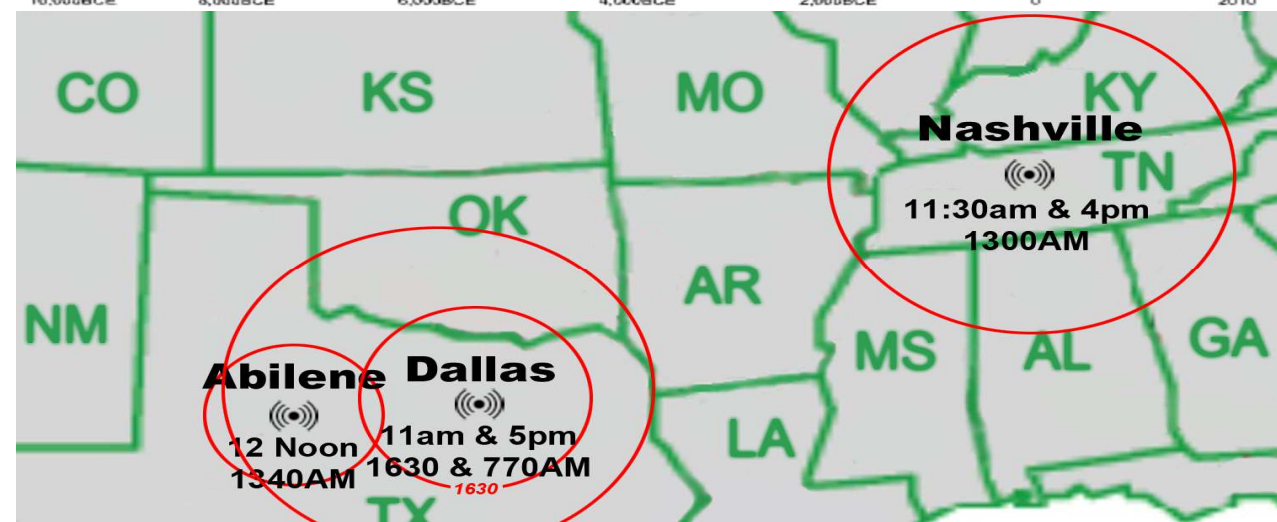

100,000-Watt Superstation
50 Acres of Broadcast Towers

5.890 MHz
Mondays at 10pm CST
 4am UTC

Monday Broadcast
World Wide Christian Radio WWCR
 Reaching The Entire Pacific Rim, Europe, N. Africa Through China, N. & S. America

100,000-Watt Superstation
50 Acres of Broadcast Towers

5.890 MHz
Tuesdays at 10pm CST
 4am UTC

Tuesday Broadcast
World Wide Christian Radio WWCR
 Reaching The Entire Pacific Rim, Europe, N. Africa Through China, N. & S. America