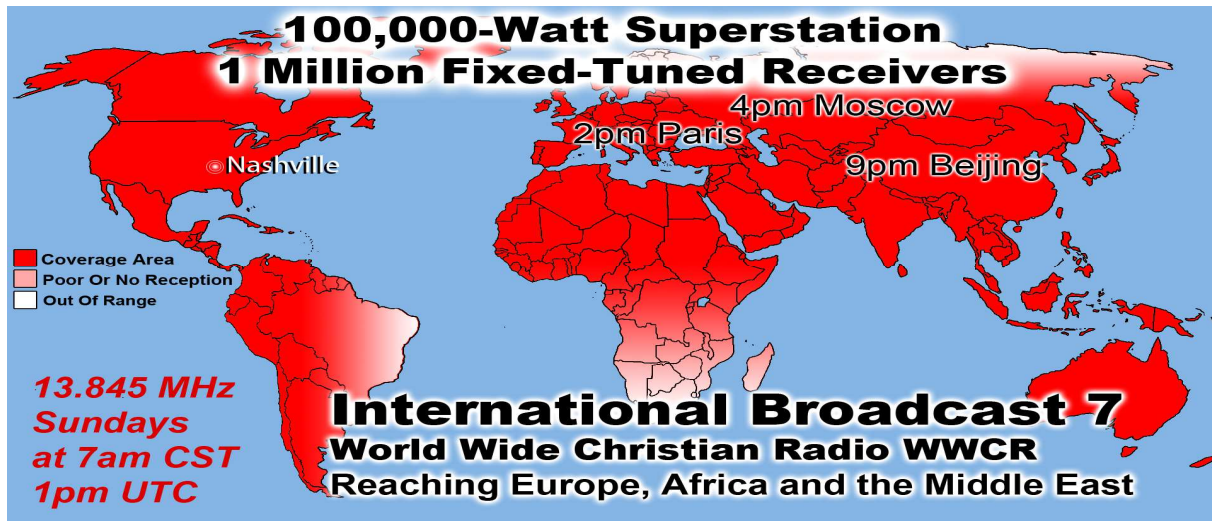

Monthly Web Statistics October 273,794 Hits
Total First Time Visits 12,841 Total Hits Year Over 3,228,077
Total home worship sites 9,492 105 Countries World Wide
Written Lessons October 340,838 Audio Lessons October 1,247,133

Summary by Month										
Month	Daily Avg				Monthly Totals					
	Hits	Files	Pages	Visits	Sites	KBytes	Visits	Pages	Files	Hits
Oct 2018	8591	7003	588	401	9250	181965591	12431	18241	217114	266331
Sep 2018	8976	7291	686	422	9687	258996686	12681	20603	218743	269280
Aug 2018	9693	7953	804	459	10751	259496749	14235	24950	246557	300498
Jul 2018	8894	7376	666	421	9579	239568625	13070	20674	228686	275727
Jun 2018	8963	7351	669	398	10587	305753714	11941	20090	220558	268897
May 2018	9029	7509	586	360	10440	284754015	11190	18182	232789	279925
Apr 2018	9411	7886	663	395	10354	242492413	11876	19915	236583	282341
Mar 2018	10773	9116	862	442	11607	267072338	13729	26734	282626	333981
Feb 2018	11022	9239	750	451	12019	223861911	12633	21006	258710	308633
Jan 2018	10092	8224	571	373	3693	41859610	2990	4573	65797	80737
Dec 2017	10117	8194	711	477	13884	237906323	14802	22066	254039	313630
Nov 2017	8430	6773	621	421	11627	165173262	12646	18656	203201	252918
Totals						2708901237	144224	235690	2665403	3232898

Top 21 of 105 Total Countries							
#	Hits	Hits	Files	Files	KBytes	KBytes	Country
1	96027	35.07%	82100	36.74%	52514126	28.23%	Network (net)
2	90979	33.23%	75924	33.98%	51728901	27.81%	Commercial (com)
3	66895	24.43%	54499	24.39%	63945752	34.38%	Unresolved/Unknown
4	5305	1.94%	4640	2.08%	9850153	5.30%	European Union
5	2423	0.88%	2106	0.94%	5414497	2.91%	Germany
6	1503	0.55%	238	0.11%	197141	0.11%	Czech Republic
7	952	0.35%	877	0.39%	172631	0.09%	Churches and Non-Profit (org)
8	856	0.31%	592	0.26%	305712	0.16%	Brazil
9	753	0.28%	518	0.23%	241475	0.13%	India
10	556	0.20%	497	0.22%	3956	0.00%	Russian Federation
11	480	0.18%	312	0.14%	67247	0.04%	Italy
12	428	0.16%	426	0.19%	83141	0.04%	Educational (edu)
13	352	0.13%	233	0.10%	6308	0.00%	Serbia
14	341	0.12%	217	0.10%	2719	0.00%	Israel
15	293	0.11%	276	0.12%	42096	0.02%	South Africa
16	271	0.10%	187	0.08%	88302	0.05%	Poland
17	261	0.10%	225	0.10%	70932	0.04%	Thailand
18	257	0.09%	240	0.11%	24278	0.01%	Singapore
19	255	0.09%	169	0.08%	4586	0.00%	Turkey
20	233	0.09%	232	0.10%	0	0.00%	Soviet Union
21	222	0.08%	222	0.10%	58838	0.03%	Ghana

100,000-Watt Superstation
50 Acres of Broadcast Towers

7490 MHz
Sundays at 8am CST
2pm UTC

International Broadcast 11
World Wide Christian Radio WWCR
Reaching Europe, Africa, Russia, the Middle East, Asia & India

100,000-Watt Superstation
50 Acres of Broadcast Towers

5.890 MHz
Mondays at 10pm CST
4am UTC

Monday Broadcast
World Wide Christian Radio WWCR
Reaching The Entire Pacific Rim, Europe, N. Africa Through China, N. & S. America

100,000-Watt Superstation
50 Acres of Broadcast Towers

5.890 MHz
Tuesdays at 10pm CST
4am UTC

Tuesday Broadcast
World Wide Christian Radio WWCR
Reaching The Entire Pacific Rim, Europe, N. Africa Through China, N. & S. America