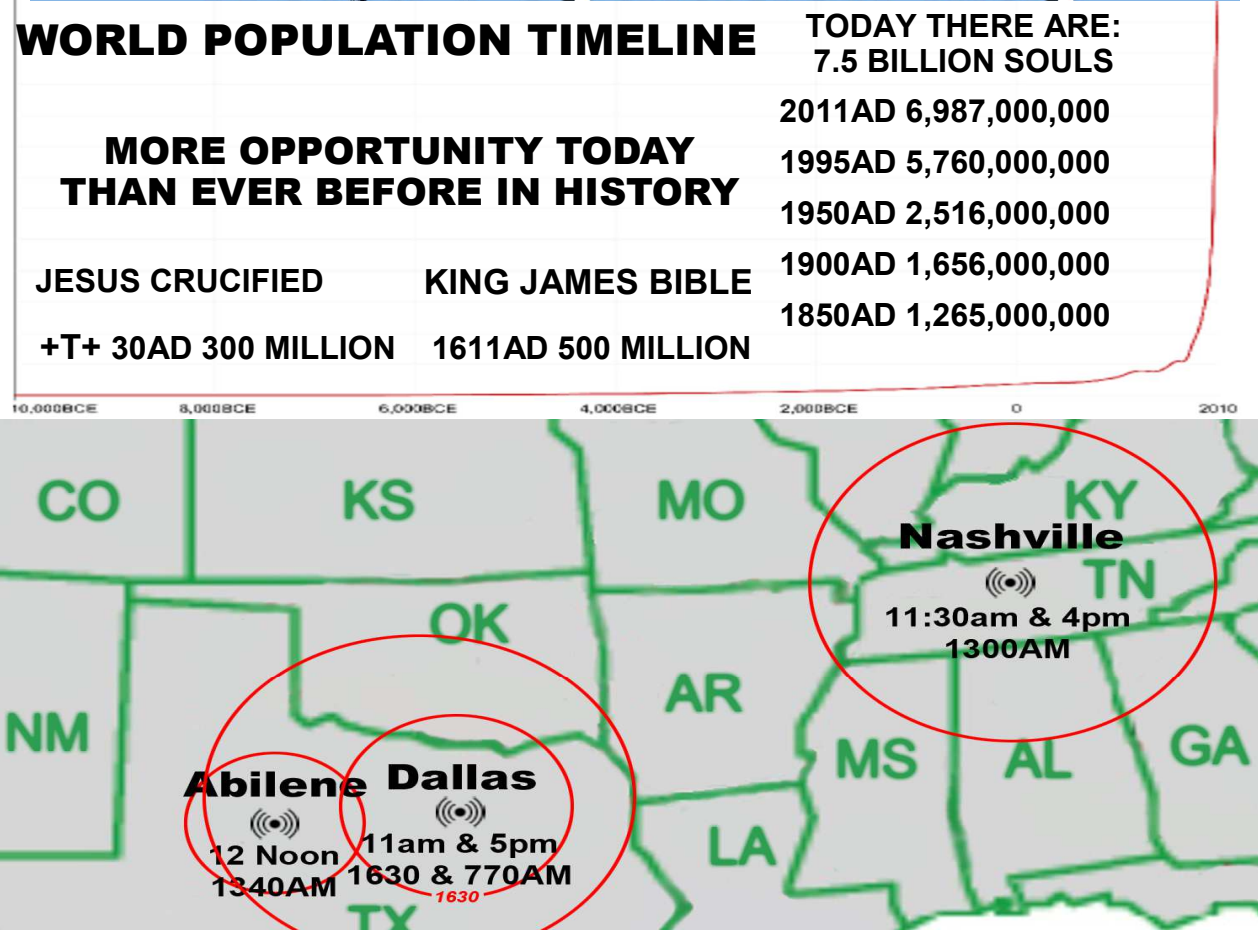

100,000-Watt Superstation
50 Acres of Broadcast Towers

7pm Alaska
 10pm Nashville
 5am Paris
 7am Israel
 6am Cairo
 11pm Bogota
 12pm Beijing
 2pm Manilla
 4pm Sydney

Monday Broadcast
World Wide Christian Radio WWCR
 Reaching The Entire Pacific Rim, Europe, N. Africa Through China, N. & S. America

100,000-Watt Superstation
50 Acres of Broadcast Towers

7pm Alaska
 10pm Nashville
 5am Paris
 7am Israel
 6am Cairo
 11pm Bogota
 12pm Beijing
 2pm Manilla
 4pm Sydney

Tuesday Broadcast
World Wide Christian Radio WWCR
 Reaching The Entire Pacific Rim, Europe, N. Africa Through China, N. & S. America