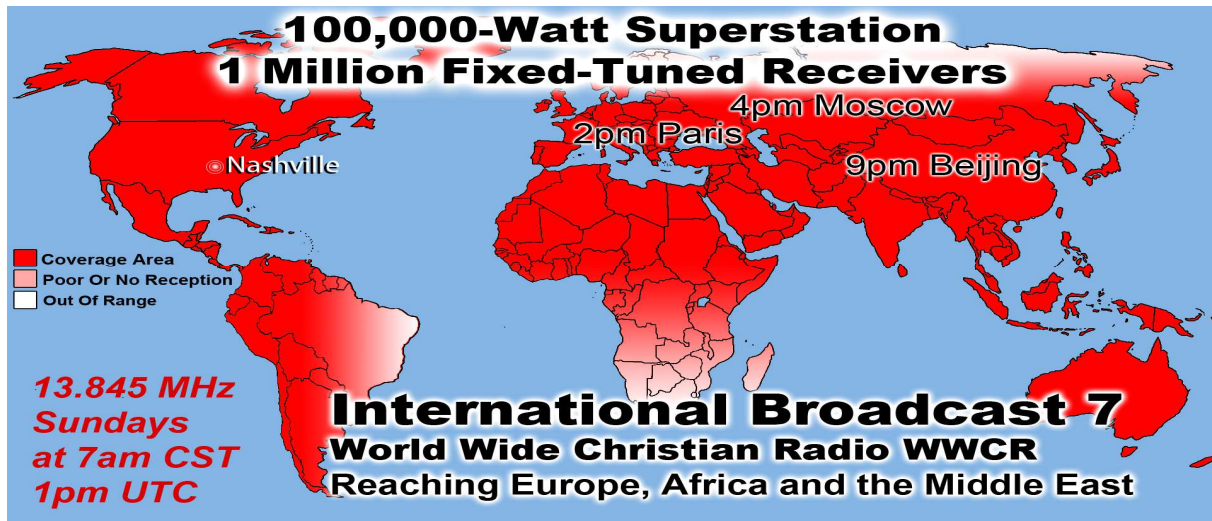

100,000-Watt Superstation
50 Acres of Broadcast Towers

7490 MHz
Sundays at 8am CST
2pm UTC

International Broadcast 11
World Wide Christian Radio WWCR
 Reaching Europe, Africa, Russia, the Middle East, Asia & India

100,000-Watt Superstation
50 Acres of Broadcast Towers

7pm Alaska
 10pm Nashville
 5am Paris
 7am Israel
 6am Cairo
 11pm Bogota
 12pm Beijing
 2pm Manilla
 4pm Sydney

Monday Broadcast
World Wide Christian Radio WWCR
 Reaching The Entire Pacific Rim, Europe, N. Africa Through China, N. & S. America

100,000-Watt Superstation
50 Acres of Broadcast Towers

7pm Alaska
 10pm Nashville
 5am Paris
 7am Israel
 6am Cairo
 11pm Bogota
 12pm Beijing
 2pm Manilla
 4pm Sydney

Tuesday Broadcast
World Wide Christian Radio WWCR
 Reaching The Entire Pacific Rim, Europe, N. Africa Through China, N. & S. America