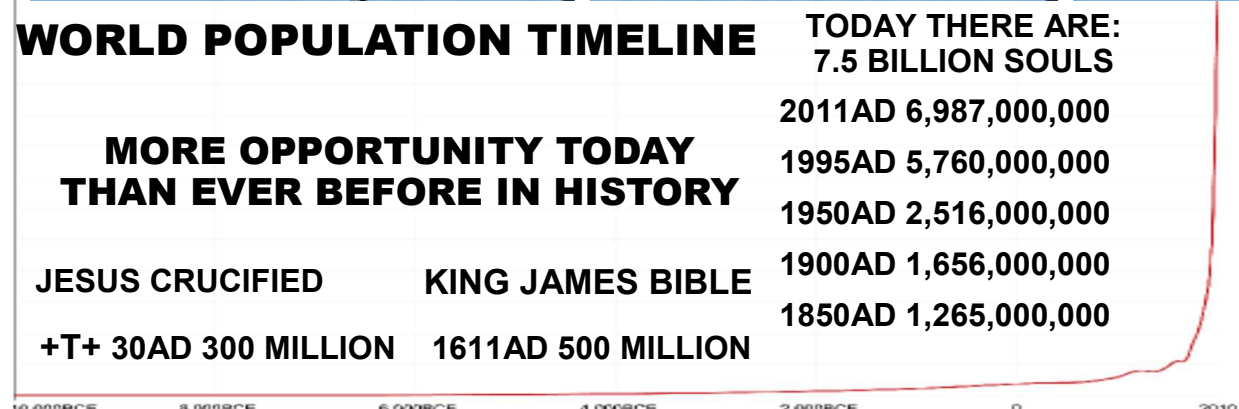

Monthly Web Statistics September 269,280 Hits
Total First Time Visits 12,681 Total Hits Year Over 3,228,077
Total home worship sites 9,687 116 Countries World Wide
Written Lessons August 340,838 Audio Lessons August 1,247,133

Summary by Month										
Month	Daily Avg				Monthly Totals					
	Hits	Files	Pages	Visits	Sites	KBytes	Visits	Pages	Files	Hits
Sep-18	8680	7043	667	411	9505	252577974	12350	20039	211312	260411
Aug-18	9693	7953	804	459	10751	259496749	14235	24950	246557	300498
Jul-18	8894	7376	666	421	9579	239568625	13070	20674	228686	275727
Jun-18	8963	7351	669	398	10587	305753714	11941	20090	220558	268897
May-18	9029	7509	586	360	10440	284754015	11190	18182	232789	279925
Apr-18	9411	7886	663	395	10354	242492413	11876	19915	236583	282341
Mar-18	10773	9116	862	442	11607	267072338	13729	26734	282626	333981
Feb-18	11022	9239	750	451	12019	223861911	12633	21006	258710	308633
Jan-18	10092	8224	571	373	3693	41859610	2990	4573	65797	80737
Dec-17	10117	8194	711	477	13884	237906323	14802	22066	254039	313630
Nov-17	8430	6773	621	421	11627	165173262	12646	18656	203201	252918
Oct-17	8721	7098	648	435	11645	208599653	13492	20090	220055	270379
Totals						2729116587	144954	236975	2660913	3228077

Top 21 of 116 Total Countries							
#	Hits	Hits	Files	Files	KBytes	KBytes	Country
1	103090	34.31%	90076	36.53%	53724331	20.70%	Network (net)
2	100485	33.44%	83036	33.68%	93648078	36.09%	Commercial (com)
3	69411	23.10%	56841	23.05%	78530335	30.26%	Unresolved/Unknown
4	6468	2.15%	5580	2.26%	17689706	6.82%	European Union
5	3335	1.11%	3071	1.25%	242858	0.09%	Brazil
6	3141	1.05%	2801	1.14%	10315778	3.98%	Germany
7	1907	0.63%	296	0.12%	220234	0.08%	Czech Republic
8	1105	0.37%	528	0.21%	539654	0.21%	Generic TLD (info)
9	920	0.31%	840	0.34%	1444595	0.56%	Churches, Non-Profit (org)
10	906	0.30%	613	0.25%	20035	0.01%	India
11	815	0.27%	671	0.27%	25544	0.01%	Russian Federation
12	513	0.17%	354	0.14%	70163	0.03%	Italy
13	441	0.15%	313	0.13%	16192	0.01%	Poland
14	415	0.14%	275	0.11%	7332	0.00%	Turkey
15	306	0.10%	203	0.08%	5547	0.00%	Serbia
16	298	0.10%	236	0.10%	9371	0.00%	Mexico
17	283	0.09%	283	0.11%	89734	0.03%	Cooperative Association
18	278	0.09%	185	0.08%	5054	0.00%	Argentina
19	272	0.09%	206	0.08%	8440	0.00%	Canada
20	240	0.08%	202	0.08%	71580	0.03%	South Africa
21	238	0.08%	238	0.10%	0	0.00%	Soviet Union

100,000-Watt Superstation
50 Acres of Broadcast Towers

International Broadcast 11
World Wide Christian Radio WWCR
Reaching Europe, Africa, Russia, the Middle East, Asia & India

7490 MHz
Sundays
at 8am CST
2pm UTC

100,000-Watt Superstation
50 Acres of Broadcast Towers

Monday Broadcast
World Wide Christian Radio WWCR
Reaching The Entire Pacific Rim, Europe, N. Africa Through China, N. & S. America

5.890 MHz
Mondays
at 10pm CST
4am UTC

100,000-Watt Superstation
50 Acres of Broadcast Towers

Tuesday Broadcast
World Wide Christian Radio WWCR
Reaching The Entire Pacific Rim, Europe, N. Africa Through China, N. & S. America

5.890 MHz
Tuesdays
at 10pm CST
4am UTC