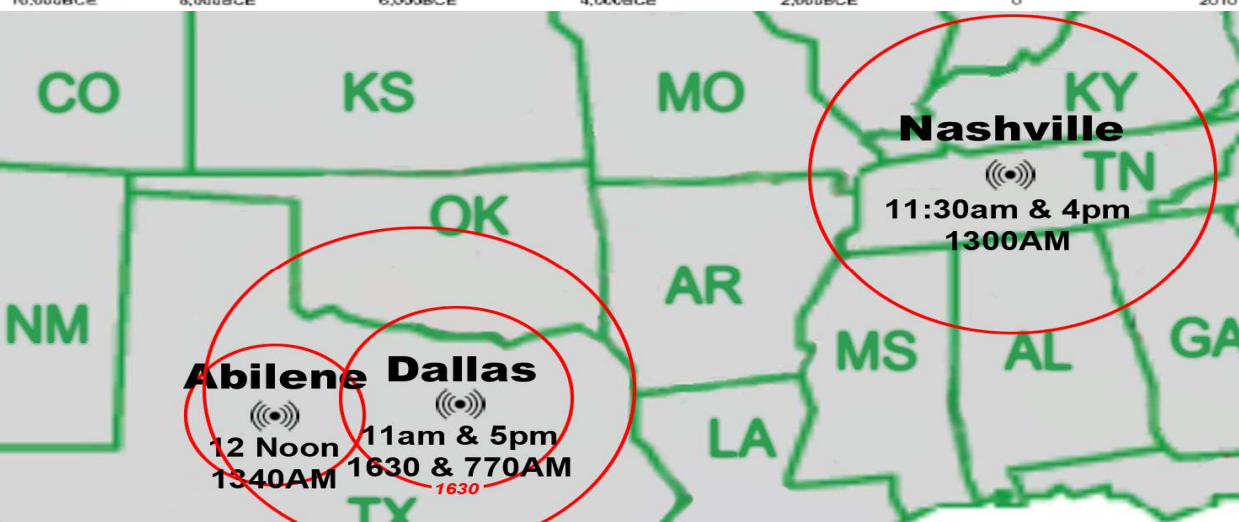

Monthly Web Statistics September 269,280 Hits
Total First Time Visits 12,681 Total Hits Year Over 3,228,077
Total home worship sites 9,687 116 Countries World Wide
Written Lessons August 340,838 Audio Lessons August 1,247,133

Summary by Month										
Month	Daily Avg				Monthly Totals					
	Hits	Files	Pages	Visits	Sites	KBytes	Visits	Pages	Files	Hits
Sep-18	8680	7043	667	411	9505	252577974	12350	20039	211312	260411
Aug-18	9693	7953	804	459	10751	259496749	14235	24950	246557	300498
Jul-18	8894	7376	666	421	9579	239568625	13070	20674	228686	275727
Jun-18	8963	7351	669	398	10587	305753714	11941	20090	220558	268897
May-18	9029	7509	586	360	10440	284754015	11190	18182	232789	279925
Apr-18	9411	7886	663	395	10354	242492413	11876	19915	236583	282341
Mar-18	10773	9116	862	442	11607	267072338	13729	26734	282626	333981
Feb-18	11022	9239	750	451	12019	223861911	12633	21006	258710	308633
Jan-18	10092	8224	571	373	3693	41859610	2990	4573	65797	80737
Dec-17	10117	8194	711	477	13884	237906323	14802	22066	254039	313630
Nov-17	8430	6773	621	421	11627	165173262	12646	18656	203201	252918
Oct-17	8721	7098	648	435	11645	208599653	13492	20090	220055	270379
Totals						2729116587	144954	236975	2660913	3228077

Top 21 of 116 Total Countries							
#	Hits	Hits	Files	Files	KBytes	KBytes	Country
1	103090	34.31%	90076	36.53%	53724331	20.70%	Network (net)
2	100485	33.44%	83036	33.68%	93648078	36.09%	Commercial (com)
3	69411	23.10%	56841	23.05%	78530335	30.26%	Unresolved/Unknown
4	6468	2.15%	5580	2.26%	17689706	6.82%	European Union
5	3335	1.11%	3071	1.25%	242858	0.09%	Brazil
6	3141	1.05%	2801	1.14%	10315778	3.98%	Germany
7	1907	0.63%	296	0.12%	220234	0.08%	Czech Republic
8	1105	0.37%	528	0.21%	539654	0.21%	Generic TLD (info)
9	920	0.31%	840	0.34%	1444595	0.56%	Churches, Non-Profit (org)
10	906	0.30%	613	0.25%	20035	0.01%	India
11	815	0.27%	671	0.27%	25544	0.01%	Russian Federation
12	513	0.17%	354	0.14%	70163	0.03%	Italy
13	441	0.15%	313	0.13%	16192	0.01%	Poland
14	415	0.14%	275	0.11%	7332	0.00%	Turkey
15	306	0.10%	203	0.08%	5547	0.00%	Serbia
16	298	0.10%	236	0.10%	9371	0.00%	Mexico
17	283	0.09%	283	0.11%	89734	0.03%	Cooperative Association
18	278	0.09%	185	0.08%	5054	0.00%	Argentina
19	272	0.09%	206	0.08%	8440	0.00%	Canada
20	240	0.08%	202	0.08%	71580	0.03%	South Africa
21	238	0.08%	238	0.10%	0	0.00%	Soviet Union

100,000-Watt Superstation
50 Acres of Broadcast Towers

International Broadcast 11
World Wide Christian Radio WWCR
Reaching Europe, Africa, Russia, the Middle East, Asia & India

7490 MHz
Sundays
at 8am CST
2pm UTC

100,000-Watt Superstation
50 Acres of Broadcast Towers

Monday Broadcast
World Wide Christian Radio WWCR
Reaching The Entire Pacific Rim, Europe, N. Africa Through China, N. & S. America

5.890 MHz
Mondays
at 10pm CST
4am UTC

100,000-Watt Superstation
50 Acres of Broadcast Towers

Tuesday Broadcast
World Wide Christian Radio WWCR
Reaching The Entire Pacific Rim, Europe, N. Africa Through China, N. & S. America

5.890 MHz
Tuesdays
at 10pm CST
4am UTC