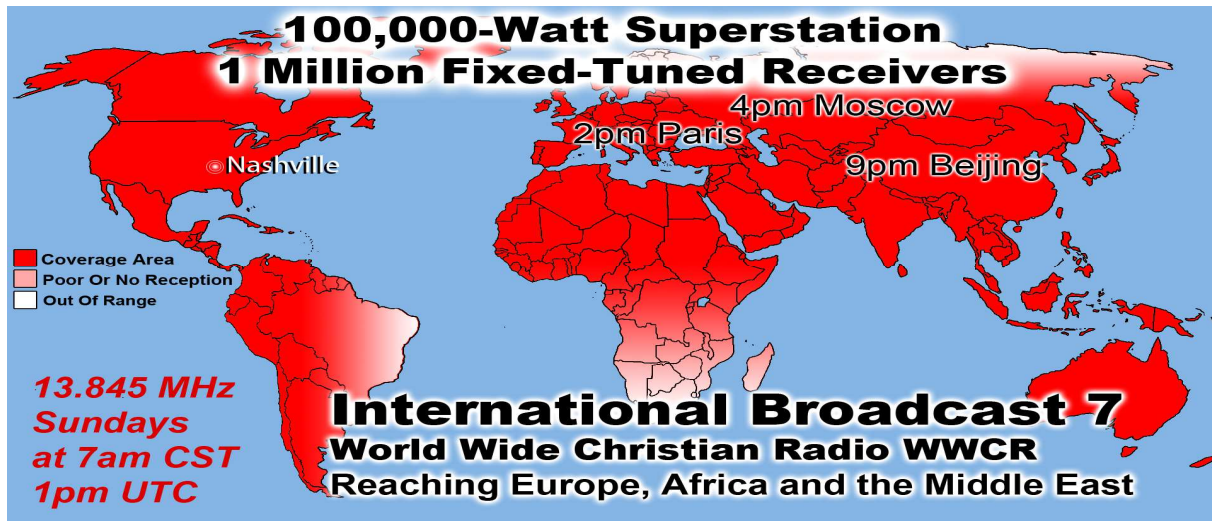

Monthly Web Statistics September 269,280 Hits
Total First Time Visits 12,681 Total Hits Year Over 3,228,077
Total home worship sites 9,687 116 Countries World Wide
Written Lessons August 340,838 Audio Lessons August 1,247,133

Summary by Month										
Month	Daily Avg				Monthly Totals					
	Hits	Files	Pages	Visits	Sites	KBytes	Visits	Pages	Files	Hits
Sep-18	8680	7043	667	411	9505	252577974	12350	20039	211312	260411
Aug-18	9693	7953	804	459	10751	259496749	14235	24950	246557	300498
Jul-18	8894	7376	666	421	9579	239568625	13070	20674	228686	275727
Jun-18	8963	7351	669	398	10587	305753714	11941	20090	220558	268897
May-18	9029	7509	586	360	10440	284754015	11190	18182	232789	279925
Apr-18	9411	7886	663	395	10354	242492413	11876	19915	236583	282341
Mar-18	10773	9116	862	442	11607	267072338	13729	26734	282626	333981
Feb-18	11022	9239	750	451	12019	223861911	12633	21006	258710	308633
Jan-18	10092	8224	571	373	3693	41859610	2990	4573	65797	80737
Dec-17	10117	8194	711	477	13884	237906323	14802	22066	254039	313630
Nov-17	8430	6773	621	421	11627	165173262	12646	18656	203201	252918
Oct-17	8721	7098	648	435	11645	208599653	13492	20090	220055	270379
Totals						2729116587	144954	236975	2660913	3228077

Top 21 of 116 Total Countries							
#	Hits	Hits	Files	Files	KBytes	KBytes	Country
1	103090	34.31%	90076	36.53%	53724331	20.70%	Network (net)
2	100485	33.44%	83036	33.68%	93648078	36.09%	Commercial (com)
3	69411	23.10%	56841	23.05%	78530335	30.26%	Unresolved/Unknown
4	6468	2.15%	5580	2.26%	17689706	6.82%	European Union
5	3335	1.11%	3071	1.25%	242858	0.09%	Brazil
6	3141	1.05%	2801	1.14%	10315778	3.98%	Germany
7	1907	0.63%	296	0.12%	220234	0.08%	Czech Republic
8	1105	0.37%	528	0.21%	539654	0.21%	Generic TLD (info)
9	920	0.31%	840	0.34%	1444595	0.56%	Churches, Non-Profit (org)
10	906	0.30%	613	0.25%	20035	0.01%	India
11	815	0.27%	671	0.27%	25544	0.01%	Russian Federation
12	513	0.17%	354	0.14%	70163	0.03%	Italy
13	441	0.15%	313	0.13%	16192	0.01%	Poland
14	415	0.14%	275	0.11%	7332	0.00%	Turkey
15	306	0.10%	203	0.08%	5547	0.00%	Serbia
16	298	0.10%	236	0.10%	9371	0.00%	Mexico
17	283	0.09%	283	0.11%	89734	0.03%	Cooperative Association
18	278	0.09%	185	0.08%	5054	0.00%	Argentina
19	272	0.09%	206	0.08%	8440	0.00%	Canada
20	240	0.08%	202	0.08%	71580	0.03%	South Africa
21	238	0.08%	238	0.10%	0	0.00%	Soviet Union

100,000-Watt Superstation
50 Acres of Broadcast Towers

International Broadcast 11
World Wide Christian Radio WWCR
Reaching Europe, Africa, Russia, the Middle East, Asia & India

7490 MHz
Sundays
at 8am CST
2pm UTC

100,000-Watt Superstation
50 Acres of Broadcast Towers

Monday Broadcast
World Wide Christian Radio WWCR
Reaching The Entire Pacific Rim, Europe, N. Africa Through China, N. & S. America

5.890 MHz
Mondays
at 10pm CST
4am UTC

100,000-Watt Superstation
50 Acres of Broadcast Towers

Tuesday Broadcast
World Wide Christian Radio WWCR
Reaching The Entire Pacific Rim, Europe, N. Africa Through China, N. & S. America

5.890 MHz
Tuesdays
at 10pm CST
4am UTC