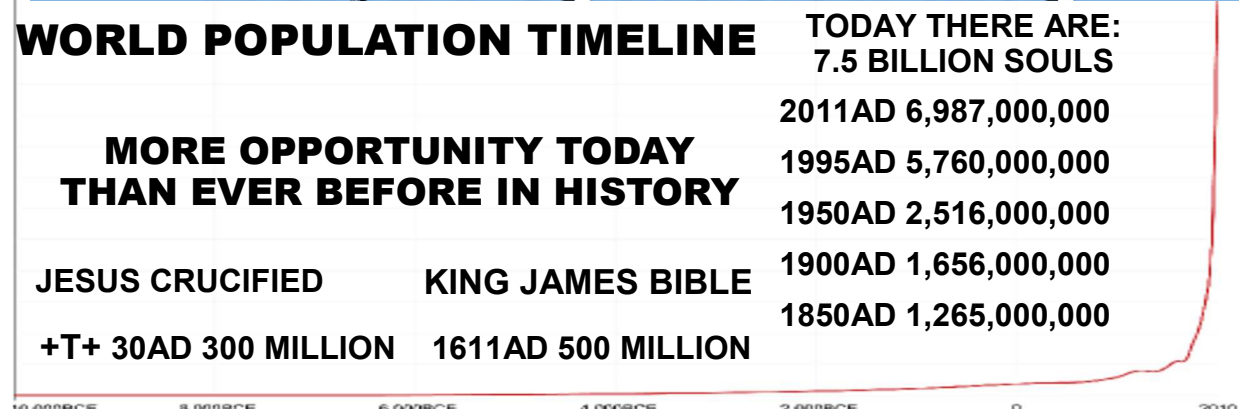

Monthly Web Statistics September 269,280 Hits
Total First Time Visits 12,681 Total Hits Year Over 3,228,077
Total home worship sites 9,687 116 Countries World Wide
Written Lessons August 340,838 Audio Lessons August 1,247,133

Summary by Month										
Month	Daily Avg				Monthly Totals					
	Hits	Files	Pages	Visits	Sites	KBytes	Visits	Pages	Files	Hits
Sep-18	8680	7043	667	411	9505	252577974	12350	20039	211312	260411
Aug-18	9693	7953	804	459	10751	259496749	14235	24950	246557	300498
Jul-18	8894	7376	666	421	9579	239568625	13070	20674	228686	275727
Jun-18	8963	7351	669	398	10587	305753714	11941	20090	220558	268897
May-18	9029	7509	586	360	10440	284754015	11190	18182	232789	279925
Apr-18	9411	7886	663	395	10354	242492413	11876	19915	236583	282341
Mar-18	10773	9116	862	442	11607	267072338	13729	26734	282626	333981
Feb-18	11022	9239	750	451	12019	223861911	12633	21006	258710	308633
Jan-18	10092	8224	571	373	3693	41859610	2990	4573	65797	80737
Dec-17	10117	8194	711	477	13884	237906323	14802	22066	254039	313630
Nov-17	8430	6773	621	421	11627	165173262	12646	18656	203201	252918
Oct-17	8721	7098	648	435	11645	208599653	13492	20090	220055	270379
Totals						2729116587	144954	236975	2660913	3228077

Top 21 of 116 Total Countries							
#	Hits	Hits	Files	Files	KBytes	KBytes	Country
1	103090	34.31%	90076	36.53%	53724331	20.70%	Network (net)
2	100485	33.44%	83036	33.68%	93648078	36.09%	Commercial (com)
3	69411	23.10%	56841	23.05%	78530335	30.26%	Unresolved/Unknown
4	6468	2.15%	5580	2.26%	17689706	6.82%	European Union
5	3335	1.11%	3071	1.25%	242858	0.09%	Brazil
6	3141	1.05%	2801	1.14%	10315778	3.98%	Germany
7	1907	0.63%	296	0.12%	220234	0.08%	Czech Republic
8	1105	0.37%	528	0.21%	539654	0.21%	Generic TLD (info)
9	920	0.31%	840	0.34%	1444595	0.56%	Churches, Non-Profit (org)
10	906	0.30%	613	0.25%	20035	0.01%	India
11	815	0.27%	671	0.27%	25544	0.01%	Russian Federation
12	513	0.17%	354	0.14%	70163	0.03%	Italy
13	441	0.15%	313	0.13%	16192	0.01%	Poland
14	415	0.14%	275	0.11%	7332	0.00%	Turkey
15	306	0.10%	203	0.08%	5547	0.00%	Serbia
16	298	0.10%	236	0.10%	9371	0.00%	Mexico
17	283	0.09%	283	0.11%	89734	0.03%	Cooperative Association
18	278	0.09%	185	0.08%	5054	0.00%	Argentina
19	272	0.09%	206	0.08%	8440	0.00%	Canada
20	240	0.08%	202	0.08%	71580	0.03%	South Africa
21	238	0.08%	238	0.10%	0	0.00%	Soviet Union

100,000-Watt Superstation
50 Acres of Broadcast Towers

5pm Moscow
3pm Paris
Nashville

7490 MHz
Sundays
at 8am CST
2pm UTC

International Broadcast 11
World Wide Christian Radio WWCR
Reaching Europe, Africa, Russia, the Middle East, Asia & India

Legend: Coverage Area (Red), Poor Or No Reception (Light Red), Out Of Range (White)

100,000-Watt Superstation
50 Acres of Broadcast Towers

7pm Alaska
Nashville
10 pm Nashville
5am Paris
7am Israel
6am Cairo
11pm Bogota
12pm Beijing
2pm Manilla
4pm Sydney

5.890 MHz
Mondays
at 10pm CST
4am UTC

Monday Broadcast
World Wide Christian Radio WWCR
Reaching The Entire Pacific Rim, Europe, N. Africa Through China, N. & S. America

Legend: Coverage Area (Red), Poor Or No Reception (Light Red), Out Of Range (White)

100,000-Watt Superstation
50 Acres of Broadcast Towers

7pm Alaska
Nashville
10 pm Nashville
5am Paris
7am Israel
6am Cairo
11pm Bogota
12pm Beijing
2pm Manilla
4pm Sydney

5.890 MHz
Tuesdays
at 10pm CST
4am UTC

Tuesday Broadcast
World Wide Christian Radio WWCR
Reaching The Entire Pacific Rim, Europe, N. Africa Through China, N. & S. America

Legend: Coverage Area (Red), Poor Or No Reception (Light Red), Out Of Range (White)