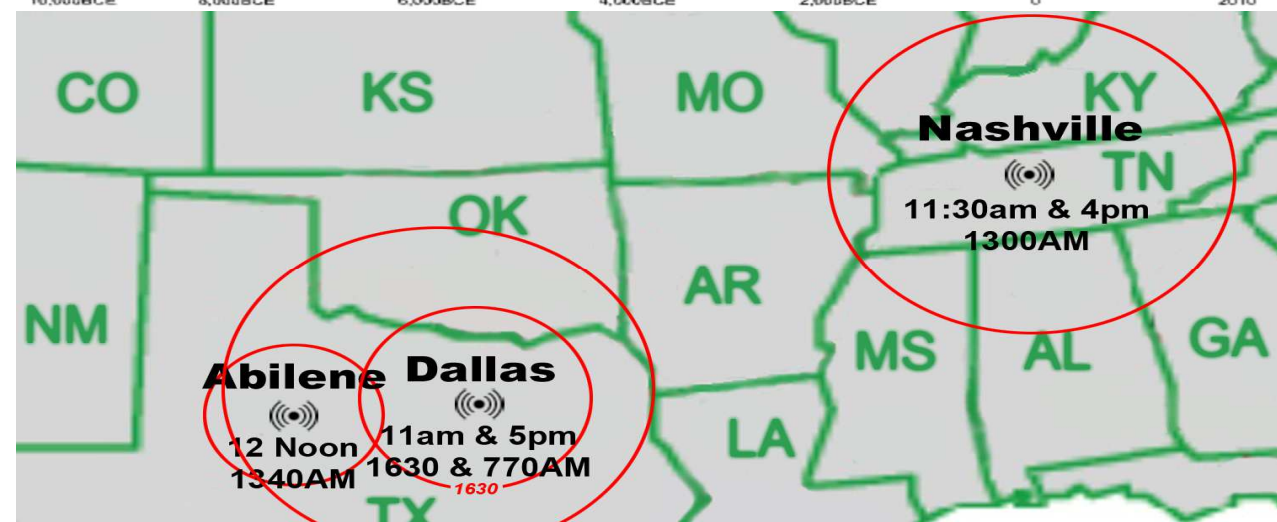

Monthly Web Statistics September 269,280 Hits
Total First Time Visits 12,681 Total Hits Year Over 3,228,077
Total home worship sites 9,687 116 Countries World Wide
Written Lessons August 340,838 Audio Lessons August 1,247,133

Summary by Month										
Month	Daily Avg				Monthly Totals					
	Hits	Files	Pages	Visits	Sites	KBytes	Visits	Pages	Files	Hits
Sep-18	8680	7043	667	411	9505	252577974	12350	20039	211312	260411
Aug-18	9693	7953	804	459	10751	259496749	14235	24950	246557	300498
Jul-18	8894	7376	666	421	9579	239568625	13070	20674	228686	275727
Jun-18	8963	7351	669	398	10587	305753714	11941	20090	220558	268897
May-18	9029	7509	586	360	10440	284754015	11190	18182	232789	279925
Apr-18	9411	7886	663	395	10354	242492413	11876	19915	236583	282341
Mar-18	10773	9116	862	442	11607	267072338	13729	26734	282626	333981
Feb-18	11022	9239	750	451	12019	223861911	12633	21006	258710	308633
Jan-18	10092	8224	571	373	3693	41859610	2990	4573	65797	80737
Dec-17	10117	8194	711	477	13884	237906323	14802	22066	254039	313630
Nov-17	8430	6773	621	421	11627	165173262	12646	18656	203201	252918
Oct-17	8721	7098	648	435	11645	208599653	13492	20090	220055	270379
Totals						2729116587	144954	236975	2660913	3228077

Top 21 of 116 Total Countries							
#	Hits	Hits	Files	Files	KBytes	KBytes	Country
1	103090	34.31%	90076	36.53%	53724331	20.70%	Network (net)
2	100485	33.44%	83036	33.68%	93648078	36.09%	Commercial (com)
3	69411	23.10%	56841	23.05%	78530335	30.26%	Unresolved/Unknown
4	6468	2.15%	5580	2.26%	17689706	6.82%	European Union
5	3335	1.11%	3071	1.25%	242858	0.09%	Brazil
6	3141	1.05%	2801	1.14%	10315778	3.98%	Germany
7	1907	0.63%	296	0.12%	220234	0.08%	Czech Republic
8	1105	0.37%	528	0.21%	539654	0.21%	Generic TLD (info)
9	920	0.31%	840	0.34%	1444595	0.56%	Churches, Non-Profit (org)
10	906	0.30%	613	0.25%	20035	0.01%	India
11	815	0.27%	671	0.27%	25544	0.01%	Russian Federation
12	513	0.17%	354	0.14%	70163	0.03%	Italy
13	441	0.15%	313	0.13%	16192	0.01%	Poland
14	415	0.14%	275	0.11%	7332	0.00%	Turkey
15	306	0.10%	203	0.08%	5547	0.00%	Serbia
16	298	0.10%	236	0.10%	9371	0.00%	Mexico
17	283	0.09%	283	0.11%	89734	0.03%	Cooperative Association
18	278	0.09%	185	0.08%	5054	0.00%	Argentina
19	272	0.09%	206	0.08%	8440	0.00%	Canada
20	240	0.08%	202	0.08%	71580	0.03%	South Africa
21	238	0.08%	238	0.10%	0	0.00%	Soviet Union

100,000-Watt Superstation
50 Acres of Broadcast Towers

5pm Moscow
3pm Paris
Nashville

7490 MHz
Sundays
at 8am CST
2pm UTC

International Broadcast 11
World Wide Christian Radio WWCR
Reaching Europe, Africa, Russia, the Middle East, Asia & India

Legend: Coverage Area (Red), Poor Or No Reception (Light Red), Out Of Range (White)

100,000-Watt Superstation
50 Acres of Broadcast Towers

7pm Alaska
Nashville
10 pm Nashville
5am Paris
7am Israel
6am Cairo
11pm Bogota
12pm Beijing
2pm Manilla
4pm Sydney

5.890 MHz
Mondays
at 10pm CST
4am UTC

Monday Broadcast
World Wide Christian Radio WWCR
Reaching The Entire Pacific Rim, Europe, N. Africa Through China, N. & S. America

Legend: Coverage Area (Red), Poor Or No Reception (Light Red), Out Of Range (White)

100,000-Watt Superstation
50 Acres of Broadcast Towers

7pm Alaska
Nashville
10 pm Nashville
5am Paris
7am Israel
6am Cairo
11pm Bogota
12pm Beijing
2pm Manilla
4pm Sydney

5.890 MHz
Tuesdays
at 10pm CST
4am UTC

Tuesday Broadcast
World Wide Christian Radio WWCR
Reaching The Entire Pacific Rim, Europe, N. Africa Through China, N. & S. America

Legend: Coverage Area (Red), Poor Or No Reception (Light Red), Out Of Range (White)