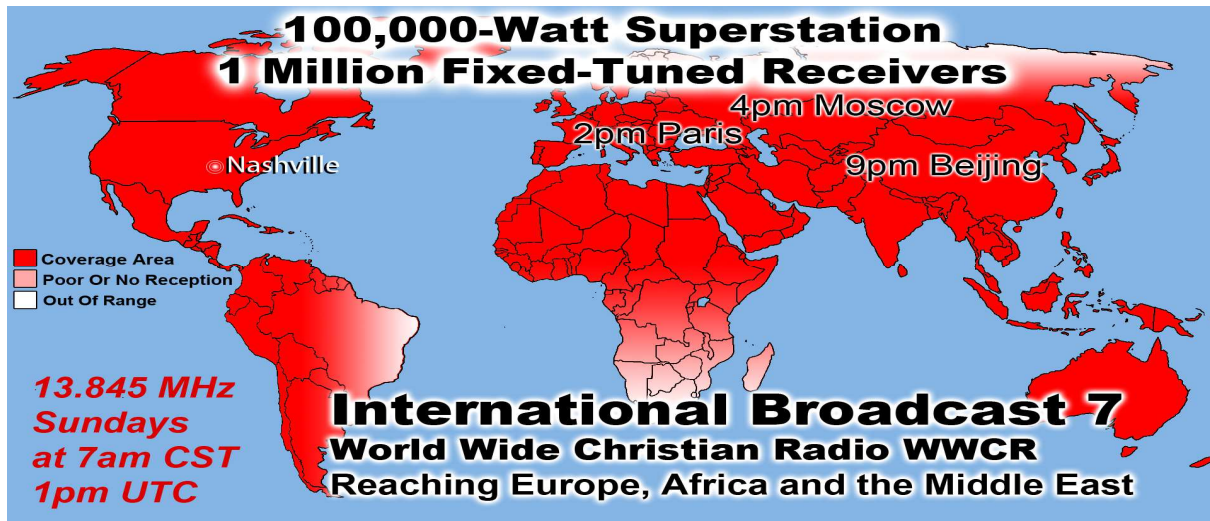

Monthly Web Statistics September 269,280 Hits
Total First Time Visits 12,681 Total Hits Year Over 3,228,077
Total home worship sites 9,687 116 Countries World Wide
Written Lessons August 340,838 Audio Lessons August 1,247,133

Summary by Month										
Month	Daily Avg				Monthly Totals					
	Hits	Files	Pages	Visits	Sites	KBytes	Visits	Pages	Files	Hits
Sep-18	8680	7043	667	411	9505	252577974	12350	20039	211312	260411
Aug-18	9693	7953	804	459	10751	259496749	14235	24950	246557	300498
Jul-18	8894	7376	666	421	9579	239568625	13070	20674	228686	275727
Jun-18	8963	7351	669	398	10587	305753714	11941	20090	220558	268897
May-18	9029	7509	586	360	10440	284754015	11190	18182	232789	279925
Apr-18	9411	7886	663	395	10354	242492413	11876	19915	236583	282341
Mar-18	10773	9116	862	442	11607	267072338	13729	26734	282626	333981
Feb-18	11022	9239	750	451	12019	223861911	12633	21006	258710	308633
Jan-18	10092	8224	571	373	3693	41859610	2990	4573	65797	80737
Dec-17	10117	8194	711	477	13884	237906323	14802	22066	254039	313630
Nov-17	8430	6773	621	421	11627	165173262	12646	18656	203201	252918
Oct-17	8721	7098	648	435	11645	208599653	13492	20090	220055	270379
Totals						2729116587	144954	236975	2660913	3228077

Top 21 of 116 Total Countries							
#	Hits	Hits	Files	Files	KBytes	KBytes	Country
1	103090	34.31%	90076	36.53%	53724331	20.70%	Network (net)
2	100485	33.44%	83036	33.68%	93648078	36.09%	Commercial (com)
3	69411	23.10%	56841	23.05%	78530335	30.26%	Unresolved/Unknown
4	6468	2.15%	5580	2.26%	17689706	6.82%	European Union
5	3335	1.11%	3071	1.25%	242858	0.09%	Brazil
6	3141	1.05%	2801	1.14%	10315778	3.98%	Germany
7	1907	0.63%	296	0.12%	220234	0.08%	Czech Republic
8	1105	0.37%	528	0.21%	539654	0.21%	Generic TLD (info)
9	920	0.31%	840	0.34%	1444595	0.56%	Churches, Non-Profit (org)
10	906	0.30%	613	0.25%	20035	0.01%	India
11	815	0.27%	671	0.27%	25544	0.01%	Russian Federation
12	513	0.17%	354	0.14%	70163	0.03%	Italy
13	441	0.15%	313	0.13%	16192	0.01%	Poland
14	415	0.14%	275	0.11%	7332	0.00%	Turkey
15	306	0.10%	203	0.08%	5547	0.00%	Serbia
16	298	0.10%	236	0.10%	9371	0.00%	Mexico
17	283	0.09%	283	0.11%	89734	0.03%	Cooperative Association
18	278	0.09%	185	0.08%	5054	0.00%	Argentina
19	272	0.09%	206	0.08%	8440	0.00%	Canada
20	240	0.08%	202	0.08%	71580	0.03%	South Africa
21	238	0.08%	238	0.10%	0	0.00%	Soviet Union

100,000-Watt Superstation
50 Acres of Broadcast Towers

5pm Moscow
3pm Paris
Nashville

7490 MHz
Sundays
at 8am CST
2pm UTC

International Broadcast 11
World Wide Christian Radio WWCR
Reaching Europe, Africa, Russia, the Middle East, Asia & India

Legend: Coverage Area (Red), Poor Or No Reception (Light Red), Out Of Range (White)

100,000-Watt Superstation
50 Acres of Broadcast Towers

7pm Alaska
Nashville
10 pm Nashville
5am Paris
7am Israel
6am Cairo
11pm Bogota
12pm Beijing
2pm Manilla
4pm Sydney

5.890 MHz
Mondays
at 10pm CST
4am UTC

Monday Broadcast
World Wide Christian Radio WWCR
Reaching The Entire Pacific Rim, Europe, N. Africa Through China, N. & S. America

Legend: Coverage Area (Red), Poor Or No Reception (Light Red), Out Of Range (White)

100,000-Watt Superstation
50 Acres of Broadcast Towers

7pm Alaska
Nashville
10 pm Nashville
5am Paris
7am Israel
6am Cairo
11pm Bogota
12pm Beijing
2pm Manilla
4pm Sydney

5.890 MHz
Tuesdays
at 10pm CST
4am UTC

Tuesday Broadcast
World Wide Christian Radio WWCR
Reaching The Entire Pacific Rim, Europe, N. Africa Through China, N. & S. America

Legend: Coverage Area (Red), Poor Or No Reception (Light Red), Out Of Range (White)