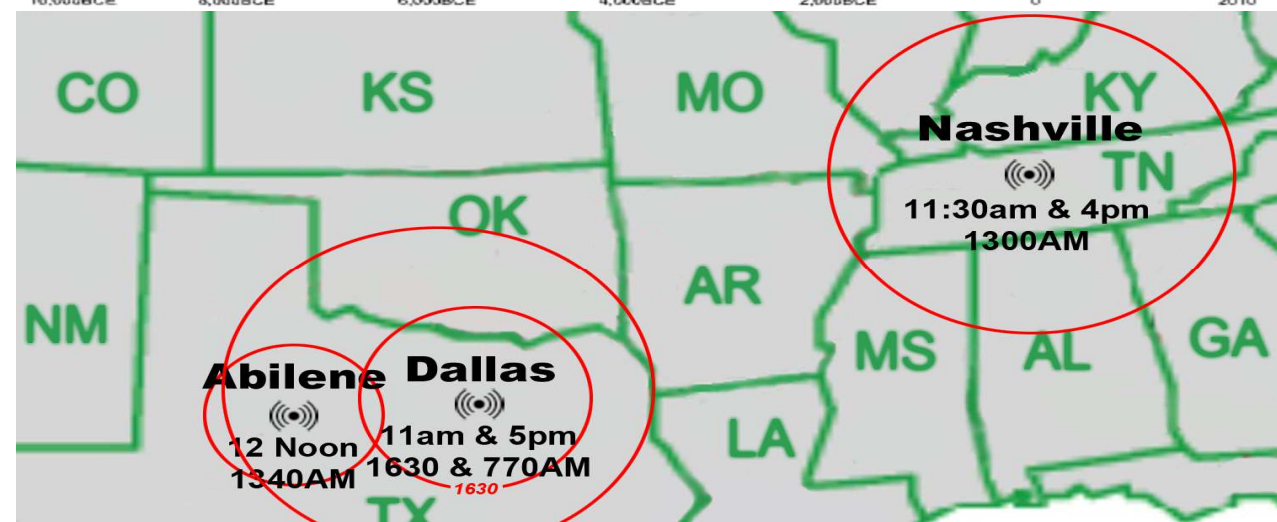

Monthly Web Statistics September 269,280 Hits
Total First Time Visits 12,681 Total Hits Year Over 3,228,077
Total home worship sites 9,687 116 Countries World Wide
Written Lessons August 340,838 Audio Lessons August 1,247,133

Summary by Month										
Month	Daily Avg				Monthly Totals					
	Hits	Files	Pages	Visits	Sites	KBytes	Visits	Pages	Files	Hits
Sep-18	8680	7043	667	411	9505	252577974	12350	20039	211312	260411
Aug-18	9693	7953	804	459	10751	259496749	14235	24950	246557	300498
Jul-18	8894	7376	666	421	9579	239568625	13070	20674	228686	275727
Jun-18	8963	7351	669	398	10587	305753714	11941	20090	220558	268897
May-18	9029	7509	586	360	10440	284754015	11190	18182	232789	279925
Apr-18	9411	7886	663	395	10354	242492413	11876	19915	236583	282341
Mar-18	10773	9116	862	442	11607	267072338	13729	26734	282626	333981
Feb-18	11022	9239	750	451	12019	223861911	12633	21006	258710	308633
Jan-18	10092	8224	571	373	3693	41859610	2990	4573	65797	80737
Dec-17	10117	8194	711	477	13884	237906323	14802	22066	254039	313630
Nov-17	8430	6773	621	421	11627	165173262	12646	18656	203201	252918
Oct-17	8721	7098	648	435	11645	208599653	13492	20090	220055	270379
Totals						2729116587	144954	236975	2660913	3228077

Top 21 of 116 Total Countries							
#	Hits	Hits	Files	Files	KBytes	KBytes	Country
1	103090	34.31%	90076	36.53%	53724331	20.70%	Network (net)
2	100485	33.44%	83036	33.68%	93648078	36.09%	Commercial (com)
3	69411	23.10%	56841	23.05%	78530335	30.26%	Unresolved/Unknown
4	6468	2.15%	5580	2.26%	17689706	6.82%	European Union
5	3335	1.11%	3071	1.25%	242858	0.09%	Brazil
6	3141	1.05%	2801	1.14%	10315778	3.98%	Germany
7	1907	0.63%	296	0.12%	220234	0.08%	Czech Republic
8	1105	0.37%	528	0.21%	539654	0.21%	Generic TLD (info)
9	920	0.31%	840	0.34%	1444595	0.56%	Churches, Non-Profit (org)
10	906	0.30%	613	0.25%	20035	0.01%	India
11	815	0.27%	671	0.27%	25544	0.01%	Russian Federation
12	513	0.17%	354	0.14%	70163	0.03%	Italy
13	441	0.15%	313	0.13%	16192	0.01%	Poland
14	415	0.14%	275	0.11%	7332	0.00%	Turkey
15	306	0.10%	203	0.08%	5547	0.00%	Serbia
16	298	0.10%	236	0.10%	9371	0.00%	Mexico
17	283	0.09%	283	0.11%	89734	0.03%	Cooperative Association
18	278	0.09%	185	0.08%	5054	0.00%	Argentina
19	272	0.09%	206	0.08%	8440	0.00%	Canada
20	240	0.08%	202	0.08%	71580	0.03%	South Africa
21	238	0.08%	238	0.10%	0	0.00%	Soviet Union

100,000-Watt Superstation
50 Acres of Broadcast Towers

3pm Paris 5pm Moscow

Nashville

7490 MHz
Sundays
at 8am CST
2pm UTC

International Broadcast 11
World Wide Christian Radio WWCR
Reaching Europe, Africa, Russia, the
Middle East, Asia & India

Legend: Coverage Area (Red), Poor Or No Reception (Light Red), Out Of Range (White)

100,000-Watt Superstation
50 Acres of Broadcast Towers

7pm Alaska 5am Paris 12pm Beijing

Nashville 10pm Nashville 7am Israel 6am Cairo 11pm Bogota 2pm Manilla 4pm Sydney

5.890 MHz
Mondays
at 10pm CST
4am UTC

Monday Broadcast
World Wide Christian Radio WWCR
Reaching The Entire Pacific Rim, Europe,
N. Africa Through China, N. & S. America

Legend: Coverage Area (Red), Poor Or No Reception (Light Red), Out Of Range (White)

100,000-Watt Superstation
50 Acres of Broadcast Towers

7pm Alaska 5am Paris 12pm Beijing

Nashville 10pm Nashville 7am Israel 6am Cairo 11pm Bogota 2pm Manilla 4pm Sydney

5.890 MHz
Tuesdays
at 10pm CST
4am UTC

Tuesday Broadcast
World Wide Christian Radio WWCR
Reaching The Entire Pacific Rim, Europe,
N. Africa Through China, N. & S. America

Legend: Coverage Area (Red), Poor Or No Reception (Light Red), Out Of Range (White)