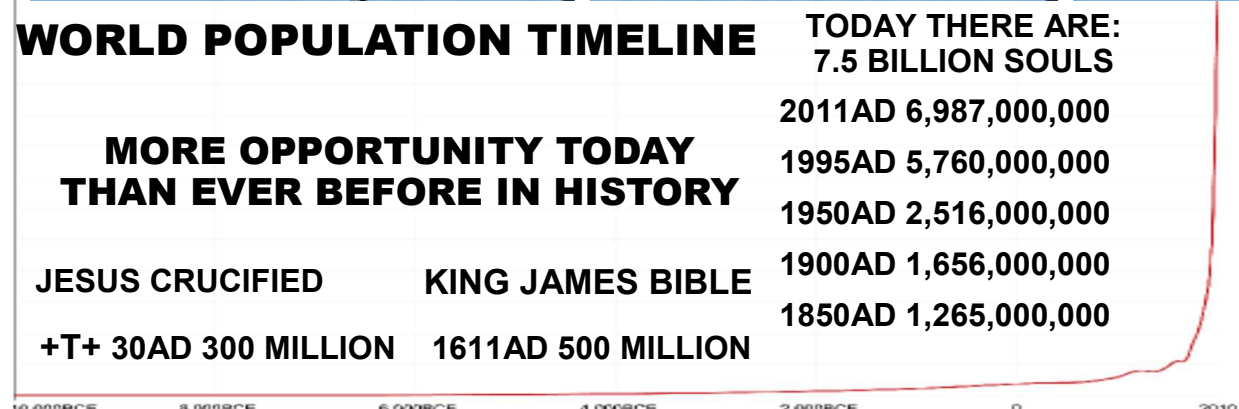

Monthly Web Statistics September 269,280 Hits
Total First Time Visits 12,681 Total Hits Year Over 3,228,077
Total home worship sites 9,687 116 Countries World Wide
Written Lessons August 340,838 Audio Lessons August 1,247,133

Summary by Month										
Month	Daily Avg				Monthly Totals					
	Hits	Files	Pages	Visits	Sites	KBytes	Visits	Pages	Files	Hits
Sep-18	8680	7043	667	411	9505	252577974	12350	20039	211312	260411
Aug-18	9693	7953	804	459	10751	259496749	14235	24950	246557	300498
Jul-18	8894	7376	666	421	9579	239568625	13070	20674	228686	275727
Jun-18	8963	7351	669	398	10587	305753714	11941	20090	220558	268897
May-18	9029	7509	586	360	10440	284754015	11190	18182	232789	279925
Apr-18	9411	7886	663	395	10354	242492413	11876	19915	236583	282341
Mar-18	10773	9116	862	442	11607	267072338	13729	26734	282626	333981
Feb-18	11022	9239	750	451	12019	223861911	12633	21006	258710	308633
Jan-18	10092	8224	571	373	3693	41859610	2990	4573	65797	80737
Dec-17	10117	8194	711	477	13884	237906323	14802	22066	254039	313630
Nov-17	8430	6773	621	421	11627	165173262	12646	18656	203201	252918
Oct-17	8721	7098	648	435	11645	208599653	13492	20090	220055	270379
Totals						2729116587	144954	236975	2660913	3228077

Top 21 of 116 Total Countries							
#	Hits	Hits	Files	Files	KBytes	KBytes	Country
1	103090	34.31%	90076	36.53%	53724331	20.70%	Network (net)
2	100485	33.44%	83036	33.68%	93648078	36.09%	Commercial (com)
3	69411	23.10%	56841	23.05%	78530335	30.26%	Unresolved/Unknown
4	6468	2.15%	5580	2.26%	17689706	6.82%	European Union
5	3335	1.11%	3071	1.25%	242858	0.09%	Brazil
6	3141	1.05%	2801	1.14%	10315778	3.98%	Germany
7	1907	0.63%	296	0.12%	220234	0.08%	Czech Republic
8	1105	0.37%	528	0.21%	539654	0.21%	Generic TLD (info)
9	920	0.31%	840	0.34%	1444595	0.56%	Churches, Non-Profit (org)
10	906	0.30%	613	0.25%	20035	0.01%	India
11	815	0.27%	671	0.27%	25544	0.01%	Russian Federation
12	513	0.17%	354	0.14%	70163	0.03%	Italy
13	441	0.15%	313	0.13%	16192	0.01%	Poland
14	415	0.14%	275	0.11%	7332	0.00%	Turkey
15	306	0.10%	203	0.08%	5547	0.00%	Serbia
16	298	0.10%	236	0.10%	9371	0.00%	Mexico
17	283	0.09%	283	0.11%	89734	0.03%	Cooperative Association
18	278	0.09%	185	0.08%	5054	0.00%	Argentina
19	272	0.09%	206	0.08%	8440	0.00%	Canada
20	240	0.08%	202	0.08%	71580	0.03%	South Africa
21	238	0.08%	238	0.10%	0	0.00%	Soviet Union

100,000-Watt Superstation
50 Acres of Broadcast Towers

3pm Paris 5pm Moscow

Nashville

7490 MHz
Sundays
at 8am CST
2pm UTC

International Broadcast 11
World Wide Christian Radio WWCR
Reaching Europe, Africa, Russia, the
Middle East, Asia & India

Legend: Coverage Area (Red), Poor Or No Reception (Light Red), Out Of Range (White)

100,000-Watt Superstation
50 Acres of Broadcast Towers

7pm Alaska 5am Paris 12pm Beijing

Nashville 10pm Nashville 7am Israel 6am Cairo 11pm Bogota 2pm Manilla 4pm Sydney

5.890 MHz
Mondays
at 10pm CST
4am UTC

Monday Broadcast
World Wide Christian Radio WWCR
Reaching The Entire Pacific Rim, Europe,
N. Africa Through China, N. & S. America

Legend: Coverage Area (Red), Poor Or No Reception (Light Red), Out Of Range (White)

100,000-Watt Superstation
50 Acres of Broadcast Towers

7pm Alaska 5am Paris 12pm Beijing

Nashville 10pm Nashville 7am Israel 6am Cairo 11pm Bogota 2pm Manilla 4pm Sydney

5.890 MHz
Tuesdays
at 10pm CST
4am UTC

Tuesday Broadcast
World Wide Christian Radio WWCR
Reaching The Entire Pacific Rim, Europe,
N. Africa Through China, N. & S. America

Legend: Coverage Area (Red), Poor Or No Reception (Light Red), Out Of Range (White)