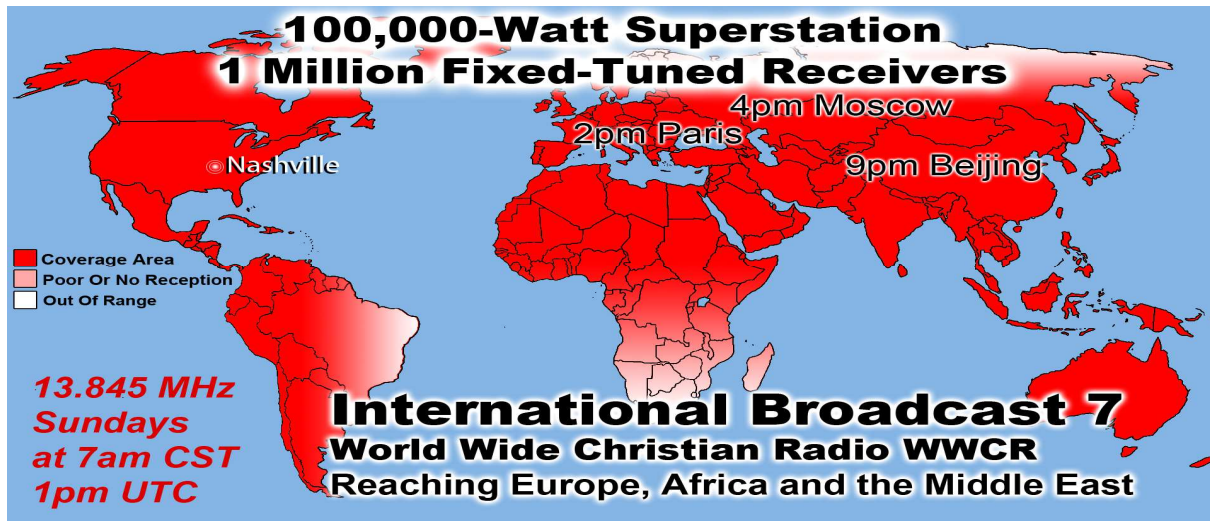

Monthly Web Statistics September 269,280 Hits
Total First Time Visits 12,681 Total Hits Year Over 3,228,077
Total home worship sites 9,687 116 Countries World Wide
Written Lessons August 340,838 Audio Lessons August 1,247,133

Summary by Month										
Month	Daily Avg				Monthly Totals					
	Hits	Files	Pages	Visits	Sites	KBytes	Visits	Pages	Files	Hits
Sep-18	8680	7043	667	411	9505	252577974	12350	20039	211312	260411
Aug-18	9693	7953	804	459	10751	259496749	14235	24950	246557	300498
Jul-18	8894	7376	666	421	9579	239568625	13070	20674	228686	275727
Jun-18	8963	7351	669	398	10587	305753714	11941	20090	220558	268897
May-18	9029	7509	586	360	10440	284754015	11190	18182	232789	279925
Apr-18	9411	7886	663	395	10354	242492413	11876	19915	236583	282341
Mar-18	10773	9116	862	442	11607	267072338	13729	26734	282626	333981
Feb-18	11022	9239	750	451	12019	223861911	12633	21006	258710	308633
Jan-18	10092	8224	571	373	3693	41859610	2990	4573	65797	80737
Dec-17	10117	8194	711	477	13884	237906323	14802	22066	254039	313630
Nov-17	8430	6773	621	421	11627	165173262	12646	18656	203201	252918
Oct-17	8721	7098	648	435	11645	208599653	13492	20090	220055	270379
Totals						2729116587	144954	236975	2660913	3228077

Top 21 of 116 Total Countries							
#	Hits	Hits	Files	Files	KBytes	KBytes	Country
1	103090	34.31%	90076	36.53%	53724331	20.70%	Network (net)
2	100485	33.44%	83036	33.68%	93648078	36.09%	Commercial (com)
3	69411	23.10%	56841	23.05%	78530335	30.26%	Unresolved/Unknown
4	6468	2.15%	5580	2.26%	17689706	6.82%	European Union
5	3335	1.11%	3071	1.25%	242858	0.09%	Brazil
6	3141	1.05%	2801	1.14%	10315778	3.98%	Germany
7	1907	0.63%	296	0.12%	220234	0.08%	Czech Republic
8	1105	0.37%	528	0.21%	539654	0.21%	Generic TLD (info)
9	920	0.31%	840	0.34%	1444595	0.56%	Churches, Non-Profit (org)
10	906	0.30%	613	0.25%	20035	0.01%	India
11	815	0.27%	671	0.27%	25544	0.01%	Russian Federation
12	513	0.17%	354	0.14%	70163	0.03%	Italy
13	441	0.15%	313	0.13%	16192	0.01%	Poland
14	415	0.14%	275	0.11%	7332	0.00%	Turkey
15	306	0.10%	203	0.08%	5547	0.00%	Serbia
16	298	0.10%	236	0.10%	9371	0.00%	Mexico
17	283	0.09%	283	0.11%	89734	0.03%	Cooperative Association
18	278	0.09%	185	0.08%	5054	0.00%	Argentina
19	272	0.09%	206	0.08%	8440	0.00%	Canada
20	240	0.08%	202	0.08%	71580	0.03%	South Africa
21	238	0.08%	238	0.10%	0	0.00%	Soviet Union

100,000-Watt Superstation
50 Acres of Broadcast Towers

3pm Paris 5pm Moscow

Nashville

7490 MHz
Sundays
at 8am CST
2pm UTC

International Broadcast 11
World Wide Christian Radio WWCR
Reaching Europe, Africa, Russia, the
Middle East, Asia & India

Legend: Coverage Area (Red), Poor Or No Reception (Light Red), Out Of Range (White)

100,000-Watt Superstation
50 Acres of Broadcast Towers

7pm Alaska 5am Paris 12pm Beijing

Nashville 10pm Nashville 7am Israel 6am Cairo 11pm Bogota 2pm Manilla 4pm Sydney

5.890 MHz
Mondays
at 10pm CST
4am UTC

Monday Broadcast
World Wide Christian Radio WWCR
Reaching The Entire Pacific Rim, Europe,
N. Africa Through China, N. & S. America

Legend: Coverage Area (Red), Poor Or No Reception (Light Red), Out Of Range (White)

100,000-Watt Superstation
50 Acres of Broadcast Towers

7pm Alaska 5am Paris 12pm Beijing

Nashville 10pm Nashville 7am Israel 6am Cairo 11pm Bogota 2pm Manilla 4pm Sydney

5.890 MHz
Tuesdays
at 10pm CST
4am UTC

Tuesday Broadcast
World Wide Christian Radio WWCR
Reaching The Entire Pacific Rim, Europe,
N. Africa Through China, N. & S. America

Legend: Coverage Area (Red), Poor Or No Reception (Light Red), Out Of Range (White)