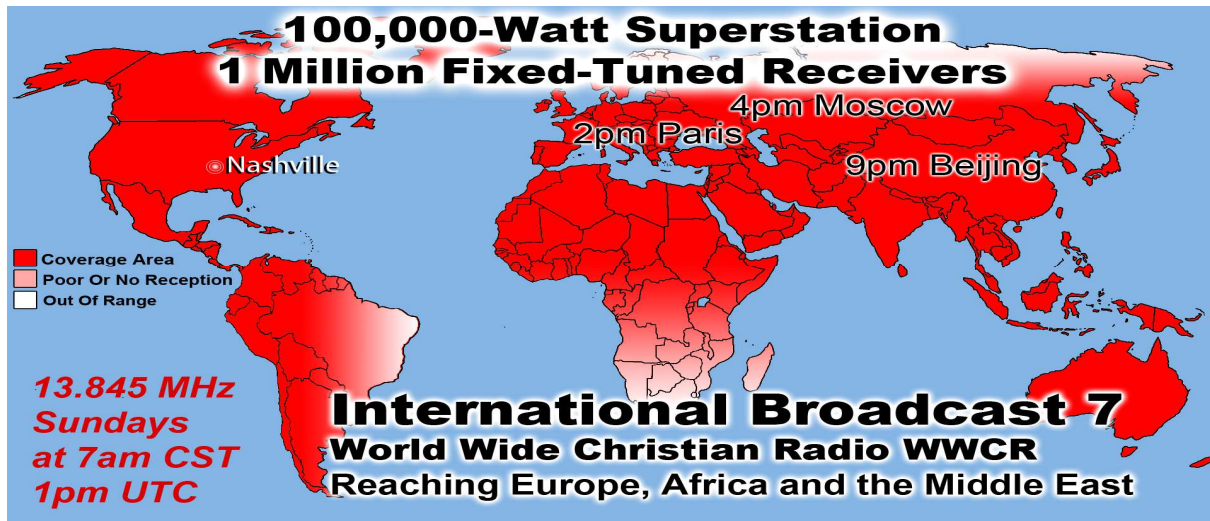

100,000-Watt Superstation
50 Acres of Broadcast Towers

7490 MHz
Sundays at 8am CST
 2pm UTC

International Broadcast 11
World Wide Christian Radio WWCR
 Reaching Europe, Africa, Russia, the Middle East, Asia & India

100,000-Watt Superstation
50 Acres of Broadcast Towers

5.890 MHz
Mondays at 10pm CST
 4am UTC

Monday Broadcast
World Wide Christian Radio WWCR
 Reaching The Entire Pacific Rim, Europe, N. Africa Through China, N. & S. America

100,000-Watt Superstation
50 Acres of Broadcast Towers

5.890 MHz
Tuesdays at 10pm CST
 4am UTC

Tuesday Broadcast
World Wide Christian Radio WWCR
 Reaching The Entire Pacific Rim, Europe, N. Africa Through China, N. & S. America