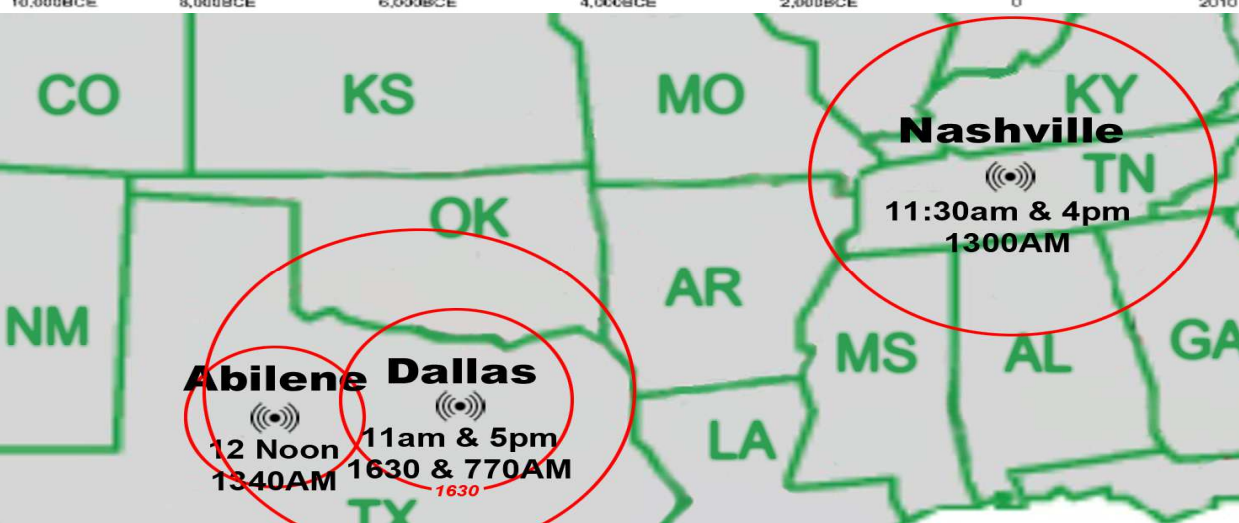

Monthly Web Statistics August 300,498 Hits
Total First Time Visits 14,235 Total Hits Year Over 3,133,223
Total home worship sites 10,751 116 Countries World Wide
Written Lessons August 340,838 Audio Lessons August 1,247,133

Summary by Month										
Month	Daily Avg				Monthly Totals					
	Hits	Files	Pages	Visits	Sites	KBytes	Visits	Pages	Files	Hits
Aug 2018	9534	7828	790	450	10574	256746171	13965	24495	242669	295583
Jul 2018	8894	7376	666	421	9579	239568625	13070	20674	228686	275727
Jun 2018	8963	7351	669	398	10587	305753714	11941	20090	220558	268897
May 2018	9029	7509	586	360	10440	284754015	11190	18182	232789	279925
Apr 2018	9411	7886	663	395	10354	242492413	11876	19915	236583	282341
Mar 2018	10773	9116	862	442	11607	267072338	13729	26734	282626	333981
Feb 2018	11022	9239	750	451	12019	223861911	12633	21006	258710	308633
Jan 2018	10092	8224	571	373	3693	41859610	2990	4573	65797	80737
Dec 2017	10117	8194	711	477	13884	237906323	14802	22066	254039	313630
Nov 2017	8430	6773	621	421	11627	165173262	12646	18656	203201	252918
Oct 2017	8721	7098	648	435	11645	208599653	13492	20090	220055	270379
Sep 2017	8118	6849	623	419	10888	220757785	12588	18700	205485	243549
Totals						2694545820	144922	235181	2651198	320630

Top 21 of 116 Total Countries							
#	Hits	Hits	Files	Files	KBytes	KBytes	Country
1	103090	34.31%	90076	36.53%	53724331	20.70%	Network (net)
2	100485	33.44%	83036	33.68%	93648078	36.09%	Commercial (com)
3	69411	23.10%	56841	23.05%	78530335	30.26%	Unresolved/Unknown
4	6468	2.15%	5580	2.26%	17689706	6.82%	European Union
5	3335	1.11%	3071	1.25%	242858	0.09%	Brazil
6	3141	1.05%	2801	1.14%	10315778	3.98%	Germany
7	1907	0.63%	296	0.12%	220234	0.08%	Czech Republic
8	1105	0.37%	528	0.21%	539654	0.21%	Generic TLD (info)
9	920	0.31%	840	0.34%	1444595	0.56%	Churches, Non-Profit (org)
10	906	0.30%	613	0.25%	20035	0.01%	India
11	815	0.27%	671	0.27%	25544	0.01%	Russian Federation
12	513	0.17%	354	0.14%	70163	0.03%	Italy
13	441	0.15%	313	0.13%	16192	0.01%	Poland
14	415	0.14%	275	0.11%	7332	0.00%	Turkey
15	306	0.10%	203	0.08%	5547	0.00%	Serbia
16	298	0.10%	236	0.10%	9371	0.00%	Mexico
17	283	0.09%	283	0.11%	89734	0.03%	Cooperative Association
18	278	0.09%	185	0.08%	5054	0.00%	Argentina
19	272	0.09%	206	0.08%	8440	0.00%	Canada
20	240	0.08%	202	0.08%	71580	0.03%	South Africa
21	238	0.08%	238	0.10%	0	0.00%	Soviet Union

100,000-Watt Superstation
50 Acres of Broadcast Towers

International Broadcast 11
World Wide Christian Radio WWCR
Reaching Europe, Africa, Russia, the Middle East, Asia & India

7490 MHz
Sundays
at 8am CST
2pm UTC

100,000-Watt Superstation
50 Acres of Broadcast Towers

Monday Broadcast
World Wide Christian Radio WWCR
Reaching The Entire Pacific Rim, Europe, N. Africa Through China, N. & S. America

5.890 MHz
Mondays
at 10pm CST
4am UTC

NEW!

100,000-Watt Superstation
50 Acres of Broadcast Towers

Tuesday Broadcast
World Wide Christian Radio WWCR
Reaching The Entire Pacific Rim, Europe, N. Africa Through China, N. & S. America

5.890 MHz
Tuesdays
at 10pm CST
4am UTC

NEW!