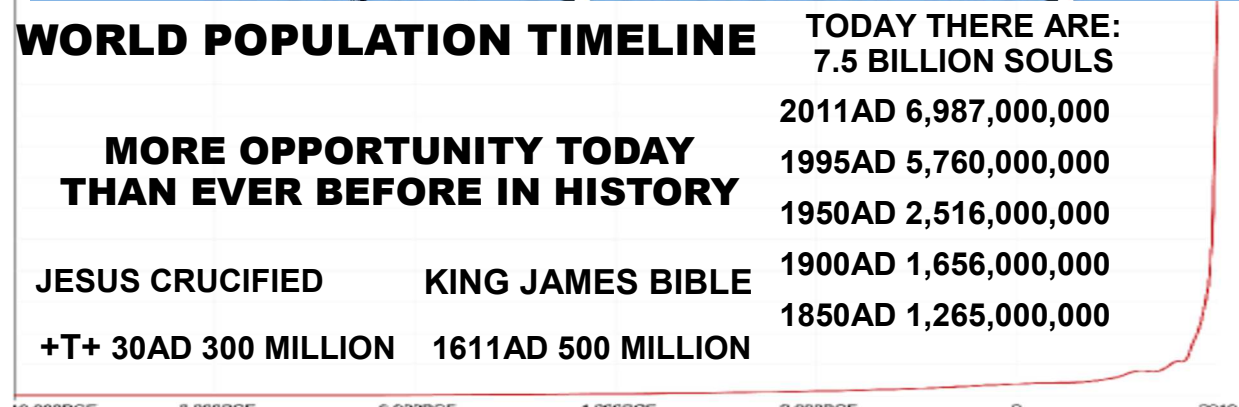

Monthly Web Statistics August 300,498 Hits
Total First Time Visits 14,235 Total Hits Year Over 3,133,223
Total home worship sites 10,751 116 Countries World Wide
Written Lessons August 340,838 Audio Lessons August 1,247,133

Summary by Month										
Month	Daily Avg				Monthly Totals					
	Hits	Files	Pages	Visits	Sites	KBytes	Visits	Pages	Files	Hits
Aug 2018	9534	7828	790	450	10574	256746171	13965	24495	242669	295583
Jul 2018	8894	7376	666	421	9579	239568625	13070	20674	228686	275727
Jun 2018	8963	7351	669	398	10587	305753714	11941	20090	220558	268897
May 2018	9029	7509	586	360	10440	284754015	11190	18182	232789	279925
Apr 2018	9411	7886	663	395	10354	242492413	11876	19915	236583	282341
Mar 2018	10773	9116	862	442	11607	267072338	13729	26734	282626	333981
Feb 2018	11022	9239	750	451	12019	223861911	12633	21006	258710	308633
Jan 2018	10092	8224	571	373	3693	41859610	2990	4573	65797	80737
Dec 2017	10117	8194	711	477	13884	237906323	14802	22066	254039	313630
Nov 2017	8430	6773	621	421	11627	165173262	12646	18656	203201	252918
Oct 2017	8721	7098	648	435	11645	208599653	13492	20090	220055	270379
Sep 2017	8118	6849	623	419	10888	220757785	12588	18700	205485	243549
Totals						2694545820	144922	235181	2651198	320630

Top 21 of 116 Total Countries							
#	Hits	Hits	Files	Files	KBytes	KBytes	Country
1	103090	34.31%	90076	36.53%	53724331	20.70%	Network (net)
2	100485	33.44%	83036	33.68%	93648078	36.09%	Commercial (com)
3	69411	23.10%	56841	23.05%	78530335	30.26%	Unresolved/Unknown
4	6468	2.15%	5580	2.26%	17689706	6.82%	European Union
5	3335	1.11%	3071	1.25%	242858	0.09%	Brazil
6	3141	1.05%	2801	1.14%	10315778	3.98%	Germany
7	1907	0.63%	296	0.12%	220234	0.08%	Czech Republic
8	1105	0.37%	528	0.21%	539654	0.21%	Generic TLD (info)
9	920	0.31%	840	0.34%	1444595	0.56%	Churches, Non-Profit (org)
10	906	0.30%	613	0.25%	20035	0.01%	India
11	815	0.27%	671	0.27%	25544	0.01%	Russian Federation
12	513	0.17%	354	0.14%	70163	0.03%	Italy
13	441	0.15%	313	0.13%	16192	0.01%	Poland
14	415	0.14%	275	0.11%	7332	0.00%	Turkey
15	306	0.10%	203	0.08%	5547	0.00%	Serbia
16	298	0.10%	236	0.10%	9371	0.00%	Mexico
17	283	0.09%	283	0.11%	89734	0.03%	Cooperative Association
18	278	0.09%	185	0.08%	5054	0.00%	Argentina
19	272	0.09%	206	0.08%	8440	0.00%	Canada
20	240	0.08%	202	0.08%	71580	0.03%	South Africa
21	238	0.08%	238	0.10%	0	0.00%	Soviet Union

100,000-Watt Superstation
50 Acres of Broadcast Towers

International Broadcast 11
World Wide Christian Radio WWCR
Reaching Europe, Africa, Russia, the Middle East, Asia & India

7490 MHz
Sundays
at 8am CST
2pm UTC

100,000-Watt Superstation
50 Acres of Broadcast Towers

Monday Broadcast
World Wide Christian Radio WWCR
Reaching The Entire Pacific Rim, Europe, N. Africa Through China, N. & S. America

5.890 MHz
Mondays
at 10pm CST
4am UTC

NEW!

100,000-Watt Superstation
50 Acres of Broadcast Towers

Tuesday Broadcast
World Wide Christian Radio WWCR
Reaching The Entire Pacific Rim, Europe, N. Africa Through China, N. & S. America

5.890 MHz
Tuesdays
at 10pm CST
4am UTC

NEW!