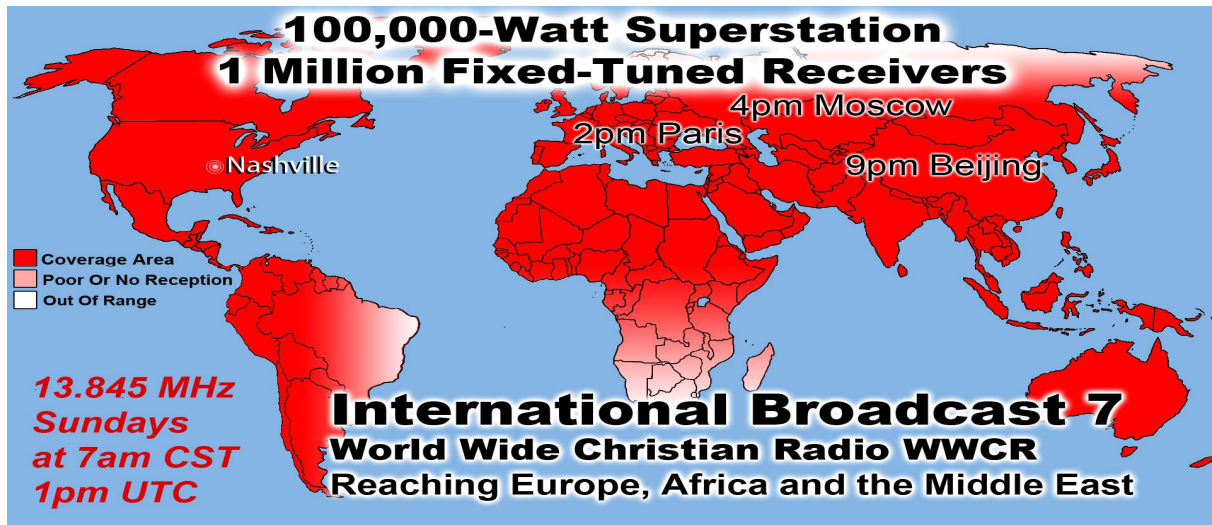

Monthly Web Statistics August 300,498 Hits
Total First Time Visits 14,235 Total Hits Year Over 3,133,223
Total home worship sites 10,751 116 Countries World Wide
Written Lessons August 340,838 Audio Lessons August 1,247,133

Summary by Month										
Month	Daily Avg				Monthly Totals					
	Hits	Files	Pages	Visits	Sites	KBytes	Visits	Pages	Files	Hits
Aug 2018	9534	7828	790	450	10574	256746171	13965	24495	242669	295583
Jul 2018	8894	7376	666	421	9579	239568625	13070	20674	228686	275727
Jun 2018	8963	7351	669	398	10587	305753714	11941	20090	220558	268897
May 2018	9029	7509	586	360	10440	284754015	11190	18182	232789	279925
Apr 2018	9411	7886	663	395	10354	242492413	11876	19915	236583	282341
Mar 2018	10773	9116	862	442	11607	267072338	13729	26734	282626	333981
Feb 2018	11022	9239	750	451	12019	223861911	12633	21006	258710	308633
Jan 2018	10092	8224	571	373	3693	41859610	2990	4573	65797	80737
Dec 2017	10117	8194	711	477	13884	237906323	14802	22066	254039	313630
Nov 2017	8430	6773	621	421	11627	165173262	12646	18656	203201	252918
Oct 2017	8721	7098	648	435	11645	208599653	13492	20090	220055	270379
Sep 2017	8118	6849	623	419	10888	220757785	12588	18700	205485	243549
Totals						2694545820	144922	235181	2651198	320630

Top 21 of 116 Total Countries							
#	Hits	Hits	Files	Files	KBytes	KBytes	Country
1	103090	34.31%	90076	36.53%	53724331	20.70%	Network (net)
2	100485	33.44%	83036	33.68%	93648078	36.09%	Commercial (com)
3	69411	23.10%	56841	23.05%	78530335	30.26%	Unresolved/Unknown
4	6468	2.15%	5580	2.26%	17689706	6.82%	European Union
5	3335	1.11%	3071	1.25%	242858	0.09%	Brazil
6	3141	1.05%	2801	1.14%	10315778	3.98%	Germany
7	1907	0.63%	296	0.12%	220234	0.08%	Czech Republic
8	1105	0.37%	528	0.21%	539654	0.21%	Generic TLD (info)
9	920	0.31%	840	0.34%	1444595	0.56%	Churches, Non-Profit (org)
10	906	0.30%	613	0.25%	20035	0.01%	India
11	815	0.27%	671	0.27%	25544	0.01%	Russian Federation
12	513	0.17%	354	0.14%	70163	0.03%	Italy
13	441	0.15%	313	0.13%	16192	0.01%	Poland
14	415	0.14%	275	0.11%	7332	0.00%	Turkey
15	306	0.10%	203	0.08%	5547	0.00%	Serbia
16	298	0.10%	236	0.10%	9371	0.00%	Mexico
17	283	0.09%	283	0.11%	89734	0.03%	Cooperative Association
18	278	0.09%	185	0.08%	5054	0.00%	Argentina
19	272	0.09%	206	0.08%	8440	0.00%	Canada
20	240	0.08%	202	0.08%	71580	0.03%	South Africa
21	238	0.08%	238	0.10%	0	0.00%	Soviet Union

100,000-Watt Superstation
50 Acres of Broadcast Towers

International Broadcast 11
World Wide Christian Radio WWCR
Reaching Europe, Africa, Russia, the Middle East, Asia & India

7490 MHz
Sundays
at 8am CST
2pm UTC

100,000-Watt Superstation
50 Acres of Broadcast Towers

Monday Broadcast
World Wide Christian Radio WWCR
Reaching The Entire Pacific Rim, Europe, N. Africa Through China, N. & S. America

5.890 MHz
Mondays
at 10pm CST
4am UTC

NEW!

100,000-Watt Superstation
50 Acres of Broadcast Towers

Tuesday Broadcast
World Wide Christian Radio WWCR
Reaching The Entire Pacific Rim, Europe, N. Africa Through China, N. & S. America

5.890 MHz
Tuesdays
at 10pm CST
4am UTC

NEW!