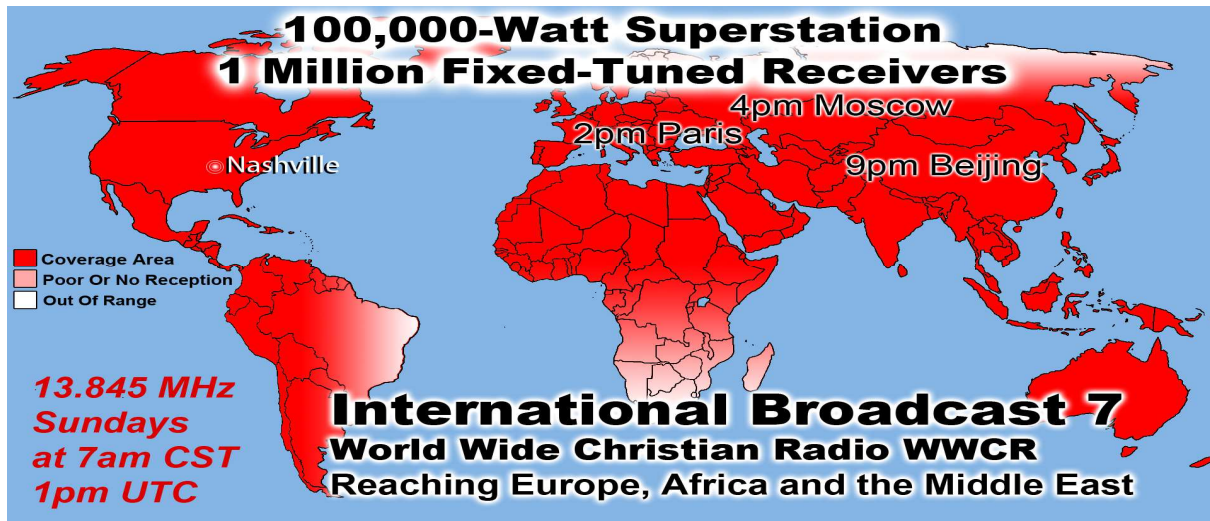

Monthly Web Statistics August 300,498 Hits
Total First Time Visits 14,235 Total Hits Year Over 3,133,223
Total home worship sites 10,751 116 Countries World Wide
Written Lessons August 340,838 Audio Lessons August 1,247,133

Summary by Month										
Month	Daily Avg				Monthly Totals					
	Hits	Files	Pages	Visits	Sites	KBytes	Visits	Pages	Files	Hits
Aug 2018	9534	7828	790	450	10574	256746171	13965	24495	242669	295583
Jul 2018	8894	7376	666	421	9579	239568625	13070	20674	228686	275727
Jun 2018	8963	7351	669	398	10587	305753714	11941	20090	220558	268897
May 2018	9029	7509	586	360	10440	284754015	11190	18182	232789	279925
Apr 2018	9411	7886	663	395	10354	242492413	11876	19915	236583	282341
Mar 2018	10773	9116	862	442	11607	267072338	13729	26734	282626	333981
Feb 2018	11022	9239	750	451	12019	223861911	12633	21006	258710	308633
Jan 2018	10092	8224	571	373	3693	41859610	2990	4573	65797	80737
Dec 2017	10117	8194	711	477	13884	237906323	14802	22066	254039	313630
Nov 2017	8430	6773	621	421	11627	165173262	12646	18656	203201	252918
Oct 2017	8721	7098	648	435	11645	208599653	13492	20090	220055	270379
Sep 2017	8118	6849	623	419	10888	220757785	12588	18700	205485	243549
Totals						2694545820	144922	235181	2651198	320630

Top 21 of 116 Total Countries							
#	Hits	Hits	Files	Files	KBytes	KBytes	Country
1	103090	34.31%	90076	36.53%	53724331	20.70%	Network (net)
2	100485	33.44%	83036	33.68%	93648078	36.09%	Commercial (com)
3	69411	23.10%	56841	23.05%	78530335	30.26%	Unresolved/Unknown
4	6468	2.15%	5580	2.26%	17689706	6.82%	European Union
5	3335	1.11%	3071	1.25%	242858	0.09%	Brazil
6	3141	1.05%	2801	1.14%	10315778	3.98%	Germany
7	1907	0.63%	296	0.12%	220234	0.08%	Czech Republic
8	1105	0.37%	528	0.21%	539654	0.21%	Generic TLD (info)
9	920	0.31%	840	0.34%	1444595	0.56%	Churches, Non-Profit (org)
10	906	0.30%	613	0.25%	20035	0.01%	India
11	815	0.27%	671	0.27%	25544	0.01%	Russian Federation
12	513	0.17%	354	0.14%	70163	0.03%	Italy
13	441	0.15%	313	0.13%	16192	0.01%	Poland
14	415	0.14%	275	0.11%	7332	0.00%	Turkey
15	306	0.10%	203	0.08%	5547	0.00%	Serbia
16	298	0.10%	236	0.10%	9371	0.00%	Mexico
17	283	0.09%	283	0.11%	89734	0.03%	Cooperative Association
18	278	0.09%	185	0.08%	5054	0.00%	Argentina
19	272	0.09%	206	0.08%	8440	0.00%	Canada
20	240	0.08%	202	0.08%	71580	0.03%	South Africa
21	238	0.08%	238	0.10%	0	0.00%	Soviet Union

100,000-Watt Superstation
50 Acres of Broadcast Towers

International Broadcast 11
World Wide Christian Radio WWCR
Reaching Europe, Africa, Russia, the Middle East, Asia & India

7490 MHz
Sundays
at 8am CST
2pm UTC

100,000-Watt Superstation
50 Acres of Broadcast Towers

Monday Broadcast
World Wide Christian Radio WWCR
Reaching The Entire Pacific Rim, Europe, N. Africa Through China, N. & S. America

5.890 MHz
Mondays
at 10pm CST
4am UTC

NEW!

100,000-Watt Superstation
50 Acres of Broadcast Towers

Tuesday Broadcast
World Wide Christian Radio WWCR
Reaching The Entire Pacific Rim, Europe, N. Africa Through China, N. & S. America

5.890 MHz
Tuesdays
at 10pm CST
4am UTC

NEW!