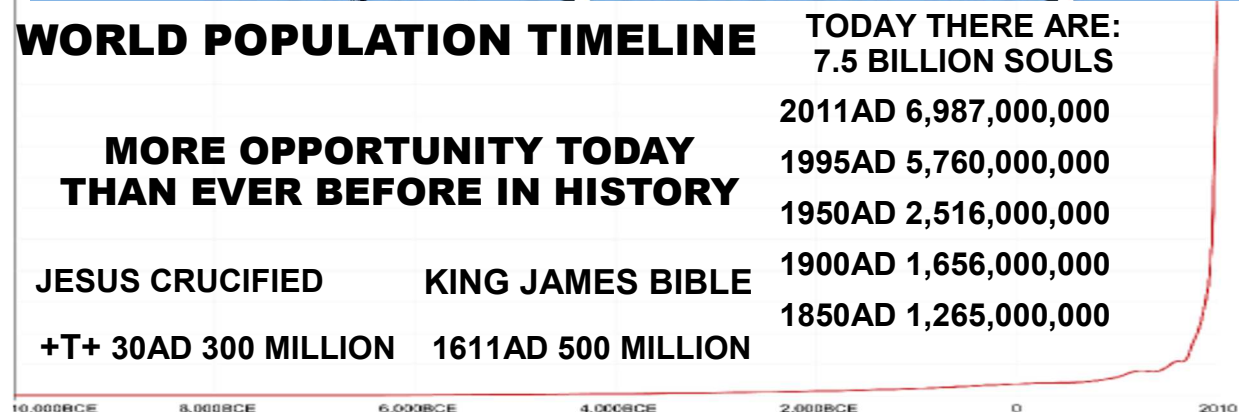

Monthly Web Statistics August 300,498 Hits
Total First Time Visits 14,235 Total Hits Year Over 3,133,223
Total home worship sites 10,751 116 Countries World Wide
Written Lessons August 340,838 Audio Lessons August 1,247,133

Summary by Month										
Month	Daily Avg				Monthly Totals					
	Hits	Files	Pages	Visits	Sites	KBytes	Visits	Pages	Files	Hits
Aug 2018	9534	7828	790	450	10574	256746171	13965	24495	242669	295583
Jul 2018	8894	7376	666	421	9579	239568625	13070	20674	228686	275727
Jun 2018	8963	7351	669	398	10587	305753714	11941	20090	220558	268897
May 2018	9029	7509	586	360	10440	284754015	11190	18182	232789	279925
Apr 2018	9411	7886	663	395	10354	242492413	11876	19915	236583	282341
Mar 2018	10773	9116	862	442	11607	267072338	13729	26734	282626	333981
Feb 2018	11022	9239	750	451	12019	223861911	12633	21006	258710	308633
Jan 2018	10092	8224	571	373	3693	41859610	2990	4573	65797	80737
Dec 2017	10117	8194	711	477	13884	237906323	14802	22066	254039	313630
Nov 2017	8430	6773	621	421	11627	165173262	12646	18656	203201	252918
Oct 2017	8721	7098	648	435	11645	208599653	13492	20090	220055	270379
Sep 2017	8118	6849	623	419	10888	220757785	12588	18700	205485	243549
Totals						2694545820	144922	235181	2651198	320630

Top 21 of 116 Total Countries							
#	Hits	Hits	Files	Files	KBytes	KBytes	Country
1	103090	34.31%	90076	36.53%	53724331	20.70%	Network (net)
2	100485	33.44%	83036	33.68%	93648078	36.09%	Commercial (com)
3	69411	23.10%	56841	23.05%	78530335	30.26%	Unresolved/Unknown
4	6468	2.15%	5580	2.26%	17689706	6.82%	European Union
5	3335	1.11%	3071	1.25%	242858	0.09%	Brazil
6	3141	1.05%	2801	1.14%	10315778	3.98%	Germany
7	1907	0.63%	296	0.12%	220234	0.08%	Czech Republic
8	1105	0.37%	528	0.21%	539654	0.21%	Generic TLD (info)
9	920	0.31%	840	0.34%	1444595	0.56%	Churches, Non-Profit (org)
10	906	0.30%	613	0.25%	20035	0.01%	India
11	815	0.27%	671	0.27%	25544	0.01%	Russian Federation
12	513	0.17%	354	0.14%	70163	0.03%	Italy
13	441	0.15%	313	0.13%	16192	0.01%	Poland
14	415	0.14%	275	0.11%	7332	0.00%	Turkey
15	306	0.10%	203	0.08%	5547	0.00%	Serbia
16	298	0.10%	236	0.10%	9371	0.00%	Mexico
17	283	0.09%	283	0.11%	89734	0.03%	Cooperative Association
18	278	0.09%	185	0.08%	5054	0.00%	Argentina
19	272	0.09%	206	0.08%	8440	0.00%	Canada
20	240	0.08%	202	0.08%	71580	0.03%	South Africa
21	238	0.08%	238	0.10%	0	0.00%	Soviet Union

100,000-Watt Superstation
50 Acres of Broadcast Towers

International Broadcast 11
World Wide Christian Radio WWCR
Reaching Europe, Africa, Russia, the Middle East, Asia & India

7490 MHz
Sundays
at 8am CST
2pm UTC

100,000-Watt Superstation
50 Acres of Broadcast Towers

Monday Broadcast
World Wide Christian Radio WWCR
Reaching The Entire Pacific Rim, Europe, N. Africa Through China, N. & S. America

5.890 MHz
Mondays
at 10pm CST
4am UTC

NEW!

100,000-Watt Superstation
50 Acres of Broadcast Towers

Tuesday Broadcast
World Wide Christian Radio WWCR
Reaching The Entire Pacific Rim, Europe, N. Africa Through China, N. & S. America

5.890 MHz
Tuesdays
at 10pm CST
4am UTC

NEW!