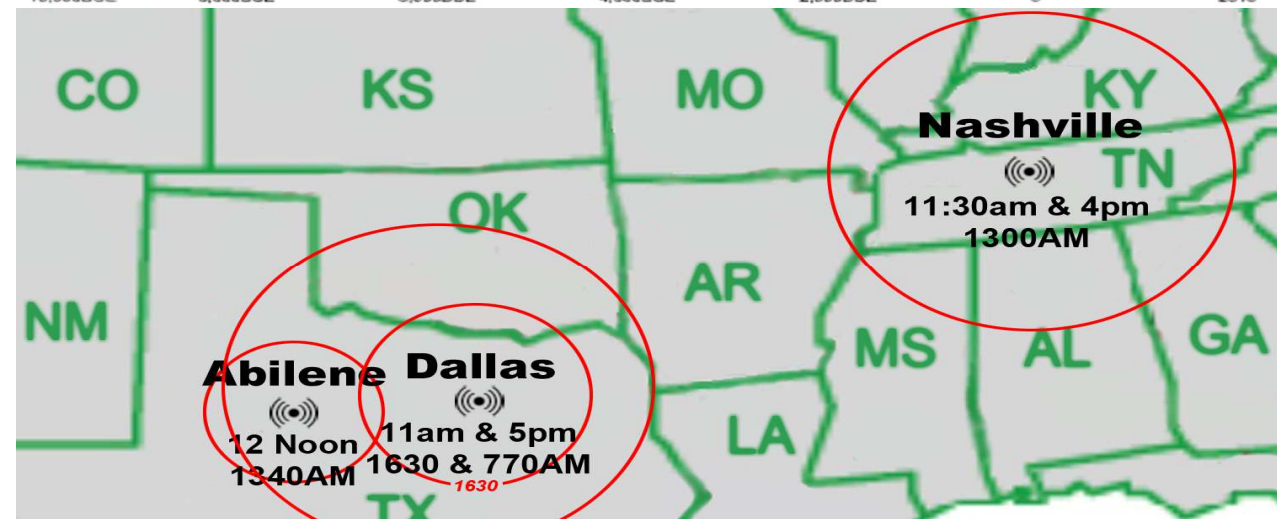

Monthly Web Statistics August 300,498 Hits
Total First Time Visits 14,235 Total Hits Year Over 3,133,223
Total home worship sites 10,751 116 Countries World Wide
Written Lessons August 340,838 Audio Lessons August 1,247,133

Summary by Month										
Month	Daily Avg				Monthly Totals					
	Hits	Files	Pages	Visits	Sites	KBytes	Visits	Pages	Files	Hits
Aug 2018	9534	7828	790	450	10574	256746171	13965	24495	242669	295583
Jul 2018	8894	7376	666	421	9579	239568625	13070	20674	228686	275727
Jun 2018	8963	7351	669	398	10587	305753714	11941	20090	220558	268897
May 2018	9029	7509	586	360	10440	284754015	11190	18182	232789	279925
Apr 2018	9411	7886	663	395	10354	242492413	11876	19915	236583	282341
Mar 2018	10773	9116	862	442	11607	267072338	13729	26734	282626	333981
Feb 2018	11022	9239	750	451	12019	223861911	12633	21006	258710	308633
Jan 2018	10092	8224	571	373	3693	41859610	2990	4573	65797	80737
Dec 2017	10117	8194	711	477	13884	237906323	14802	22066	254039	313630
Nov 2017	8430	6773	621	421	11627	165173262	12646	18656	203201	252918
Oct 2017	8721	7098	648	435	11645	208599653	13492	20090	220055	270379
Sep 2017	8118	6849	623	419	10888	220757785	12588	18700	205485	243549
Totals						2694545820	144922	235181	2651198	320630

Top 21 of 116 Total Countries							
#	Hits	Hits	Files	Files	KBytes	KBytes	Country
1	103090	34.31%	90076	36.53%	53724331	20.70%	Network (net)
2	100485	33.44%	83036	33.68%	93648078	36.09%	Commercial (com)
3	69411	23.10%	56841	23.05%	78530335	30.26%	Unresolved/Unknown
4	6468	2.15%	5580	2.26%	17689706	6.82%	European Union
5	3335	1.11%	3071	1.25%	242858	0.09%	Brazil
6	3141	1.05%	2801	1.14%	10315778	3.98%	Germany
7	1907	0.63%	296	0.12%	220234	0.08%	Czech Republic
8	1105	0.37%	528	0.21%	539654	0.21%	Generic TLD (info)
9	920	0.31%	840	0.34%	1444595	0.56%	Churches, Non-Profit (org)
10	906	0.30%	613	0.25%	20035	0.01%	India
11	815	0.27%	671	0.27%	25544	0.01%	Russian Federation
12	513	0.17%	354	0.14%	70163	0.03%	Italy
13	441	0.15%	313	0.13%	16192	0.01%	Poland
14	415	0.14%	275	0.11%	7332	0.00%	Turkey
15	306	0.10%	203	0.08%	5547	0.00%	Serbia
16	298	0.10%	236	0.10%	9371	0.00%	Mexico
17	283	0.09%	283	0.11%	89734	0.03%	Cooperative Association
18	278	0.09%	185	0.08%	5054	0.00%	Argentina
19	272	0.09%	206	0.08%	8440	0.00%	Canada
20	240	0.08%	202	0.08%	71580	0.03%	South Africa
21	238	0.08%	238	0.10%	0	0.00%	Soviet Union

100,000-Watt Superstation
50 Acres of Broadcast Towers

International Broadcast 11
World Wide Christian Radio WWCR
Reaching Europe, Africa, Russia, the Middle East, Asia & India

7490 MHz
Sundays
at 8am CST
2pm UTC

100,000-Watt Superstation
50 Acres of Broadcast Towers

Monday Broadcast
World Wide Christian Radio WWCR
Reaching The Entire Pacific Rim, Europe, N. Africa Through China, N. & S. America

5.890 MHz
Mondays
at 10pm CST
4am UTC

NEW!

100,000-Watt Superstation
50 Acres of Broadcast Towers

Tuesday Broadcast
World Wide Christian Radio WWCR
Reaching The Entire Pacific Rim, Europe, N. Africa Through China, N. & S. America

5.890 MHz
Tuesdays
at 10pm CST
4am UTC

NEW!