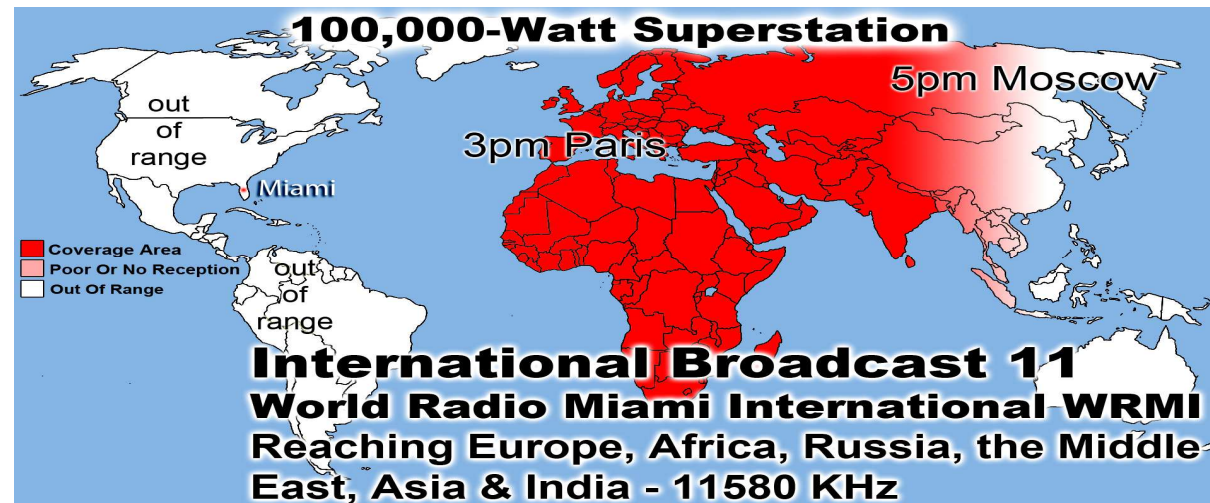

Top 21 of 125 Total Countries							
#	Hits	Hits	Files	Files	KBytes	KBytes	Country
1	110842	35.34%	95065	37.42%	53443233	22.46%	Network (net)
2	104333	33.27%	88004	34.64%	73080738	30.72%	Commercial (com)
3	75937	24.21%	59583	23.45%	93750848	39.41%	Unresolved/Unknown
4	2073	0.66%	1887	0.74%	7977903	3.35%	Germany
5	2016	0.64%	1685	0.66%	6989646	2.94%	European Union
6	1919	0.61%	295	0.12%	1062628	0.45%	Czech Republic
7	1449	0.46%	1085	0.43%	45664	0.02%	India
8	1225	0.39%	1183	0.47%	420157	0.18%	Russian Federation
9	1117	0.36%	774	0.30%	32758	0.01%	Italy
10	1060	0.34%	715	0.28%	22183	0.01%	Brazil
11	955	0.30%	856	0.34%	151939	0.06%	Canada
12	727	0.23%	618	0.24%	56084	0.02%	Australia
13	617	0.20%	604	0.24%	76966	0.03%	Non-Profit (org)
14	539	0.17%	360	0.14%	10373	0.00%	Poland
15	507	0.16%	448	0.18%	40093	0.02%	Mexico
16	466	0.15%	427	0.17%	110091	0.05%	South Africa
17	405	0.13%	267	0.11%	7065	0.00%	Turkey
18	383	0.12%	331	0.13%	33992	0.01%	Singapore
19	332	0.11%	220	0.09%	5856	0.00%	Serbia
20	296	0.09%	200	0.08%	8690	0.00%	Romania
21	294	0.09%	292	0.11%	26238	0.01%	US Military (mil)