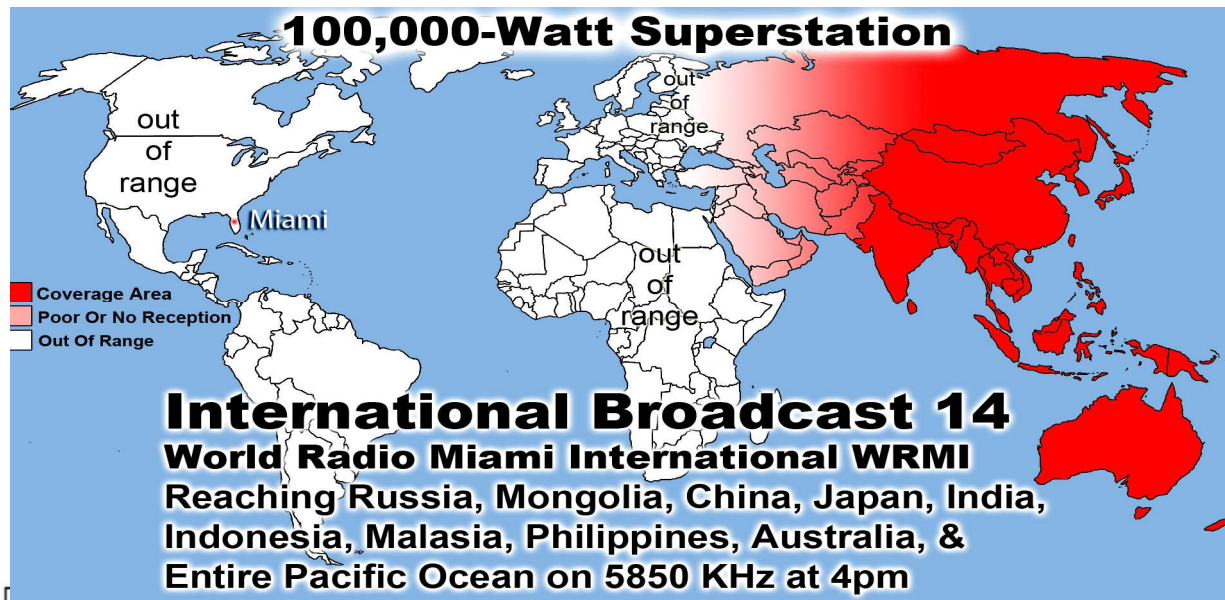

100,000-Watt Superstation

International Broadcast 18
World Radio Miami International WRFM
 Reaching Russia, Mongolia, China, Japan, India, Indonesia, Malasia, Philippines, Australia, & the Entire Pacific Ocean Area on 5850 KHz at 9pm in Beijing - Free w/Purchase of Broadcast 14

100,000-Watt Superstation

International Broadcast 19
World Wide Christian Radio WWCR
 Reaching North & South America, Europe, Russia, Africa, the Middle East, Asia & India

100,000-Watt Superstation

International Broadcast 20 & 21
WINB World Wide Radio Pennsylvania
 Covering the Entire World Morning & Evening