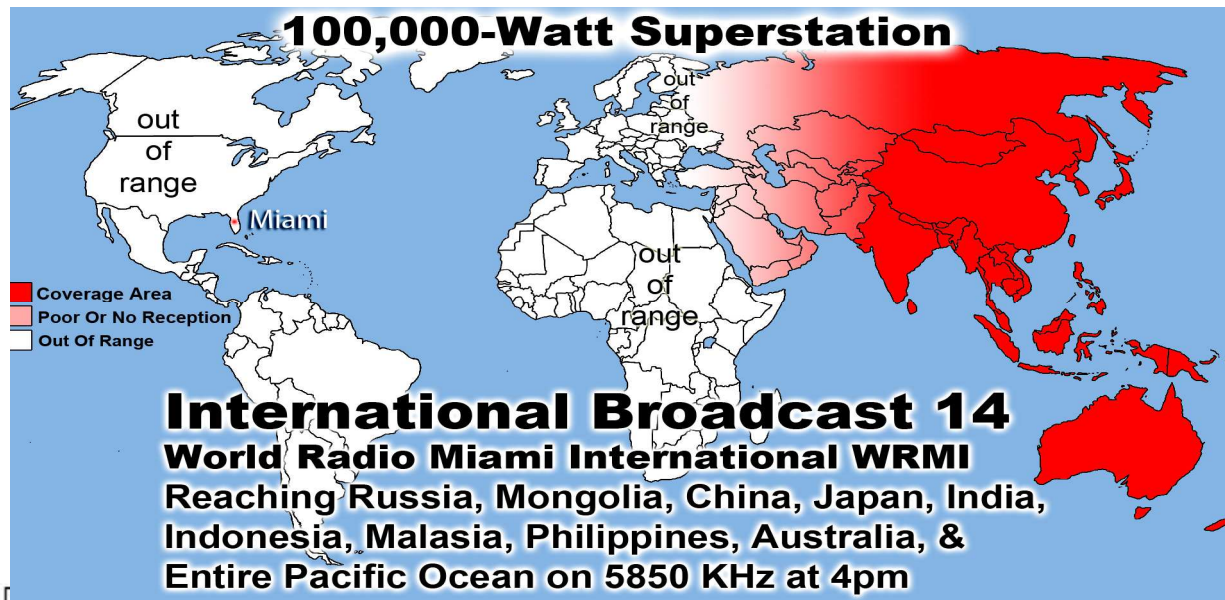

**100,000-Watt Superstation**  
**International Broadcast 18**  
**World Radio Miami International WRMI**  
**Reaching Russia, Mongolia, China, Japan, India, Indonesia, Malasia, Philippines, Australia, & the Entire Pacific Ocean Area**  
**on 5850 KHz at 9pm in Beijing - Free w/Purchase of Broadcast 14**

**100,000-Watt Superstation**  
**International Broadcast 19**  
**World Wide Christian Radio WWCR**  
**Reaching North & South America, Europe, Russia, Africa, the Middle East, Asia & India**

**100,000-Watt Superstation**  
**International Broadcast 20 & 21**  
**WINB World Wide Radio Pennsylvania**  
**Covering the Entire World Morning & Evening**