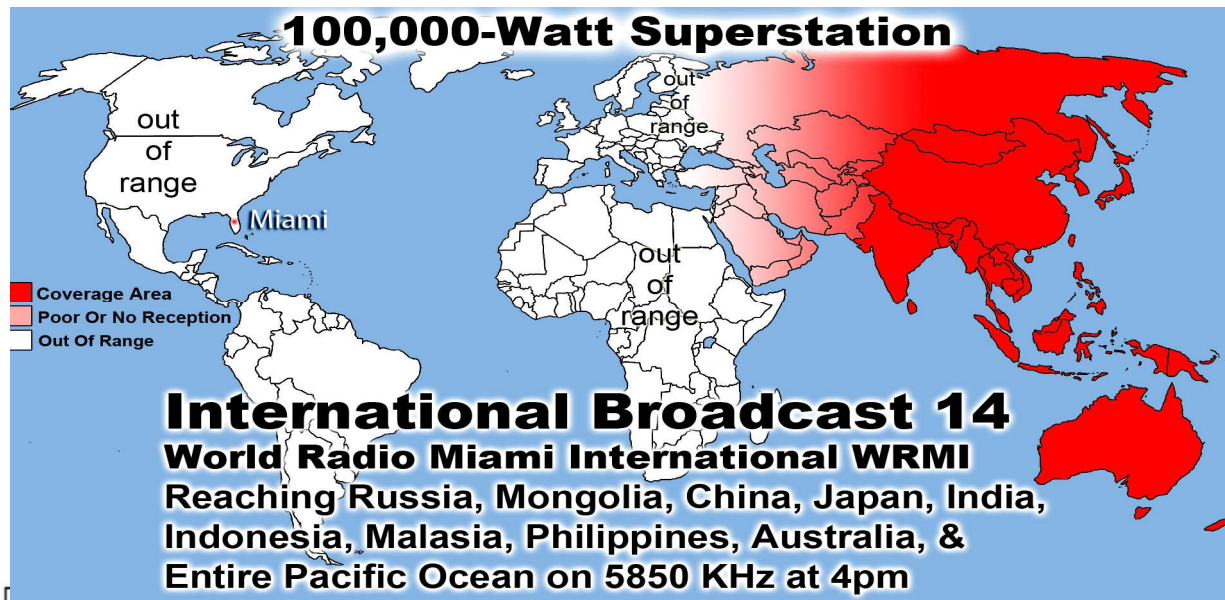

Use Back Entrance Sunday & Wednesday Nights

Last Weeks Offering: $646.00
Last Weeks Attendance: 247 + children
Prayer Requests last week: 15
Bible Class Tuesday-Friday William 10AM
Salvador Baptized by William Wednesday

Prison Chaplain: Eddie Frazier
Baptized Last Sunday: 19
Prison Baptisms 2017: 523
Prison Baptisms 2016: 793
since 1998 - Over 19,000 Souls

FEEDING THE POOR & HOMELESS

Sunday:	Coffee & Donuts 9 am before Sunday school	200
	Breakfast Burritos 10 am – 10:30 am	75
	Lunches in the fellowship hall @ 12:30	225
	To-go plates for sick & shut-ins/sacks sweets & bread	200
	Homeless Street People out Kitchen Window/	50
Monday:	Coffee, Donuts or Sweet Rolls	120
	Bologna Sandwiches & soup 9am-12 Noon	60
Tuesday:	Coffee, Donuts or Sweet Rolls	120
	Bologna Sandwiches & soup 9am-12 Noon	60
Wednesday:	Coffee, Donuts or Sweet Rolls	120
	Bologna Sandwiches & soup 9am-12 Noon	60
	Wednesday Night Supper for poor before Bible Study	175
Thursday:	Coffee, Donuts or Sweet Rolls	120
	Bologna Sandwiches & soup 9am-12 Noon	60
Friday:	Coffee, Donuts or Sweet Rolls	120
	Bologna Sandwiches & soup 9am-12 Noon	110

Approximately 2,000 Meals Per Week
OVER 100,000 meals per year

Brethren Lifeline Chaplaincy visits those patients regularly offering spiritual support, encouragement, Call lifeline at 214-678-0303 & give them a name of someone to visit.

****The Next LADIES DAY is every second Saturday.**** If You Can't Bring Food, Please Just Bring Yourself!! Call Vicky Williams w/Questions 214-821-2123