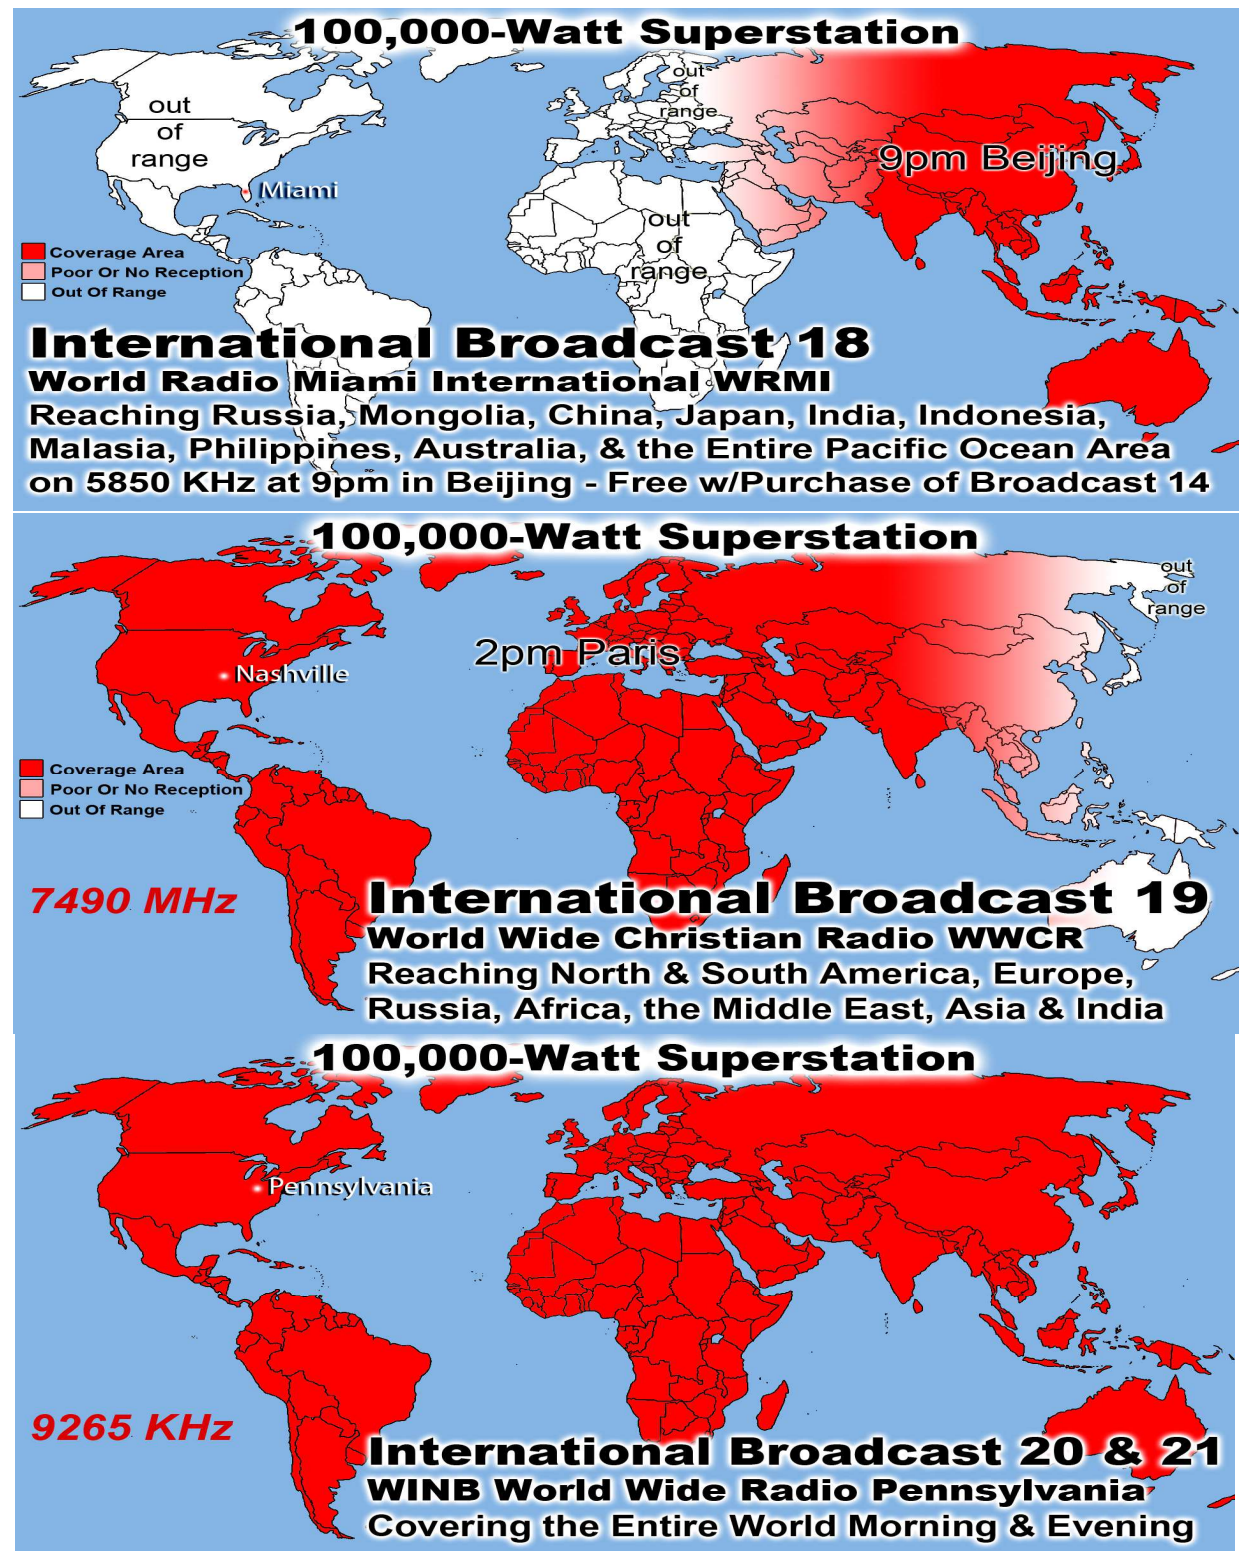

Trustees request Prayers for William Ralston a Harding Bible Major our New Preacher, for Support for a room or apartment & reasonable salary. We can only afford to give him $250 a week - Luke 10:7 states, "... labourer is worthy of his hire ..."

Web Prayer List: India-D.pradabdathan & his church; David Williams; dreamers Karin Garcia; Bernard/Regina Locklear, Gabe Isaiah Alexis; Elias Munthali better Christian; William Lott cancer; Linda Crutchfield Family & G-Son's Sub Deployed; Rufus Vested become debt free.& get top position in McGwire; KK Rao Mark Need funds 4 church bldg-India; Steven Miller God heal mind/use me in a mighty way; family of Gerald (Jerry) Ball gospel preacher slipped into the ever loving arms.. Diane Lockman's friend Mary's husband Joe Escareno surgery; Edward Zgambo -Malawi Job