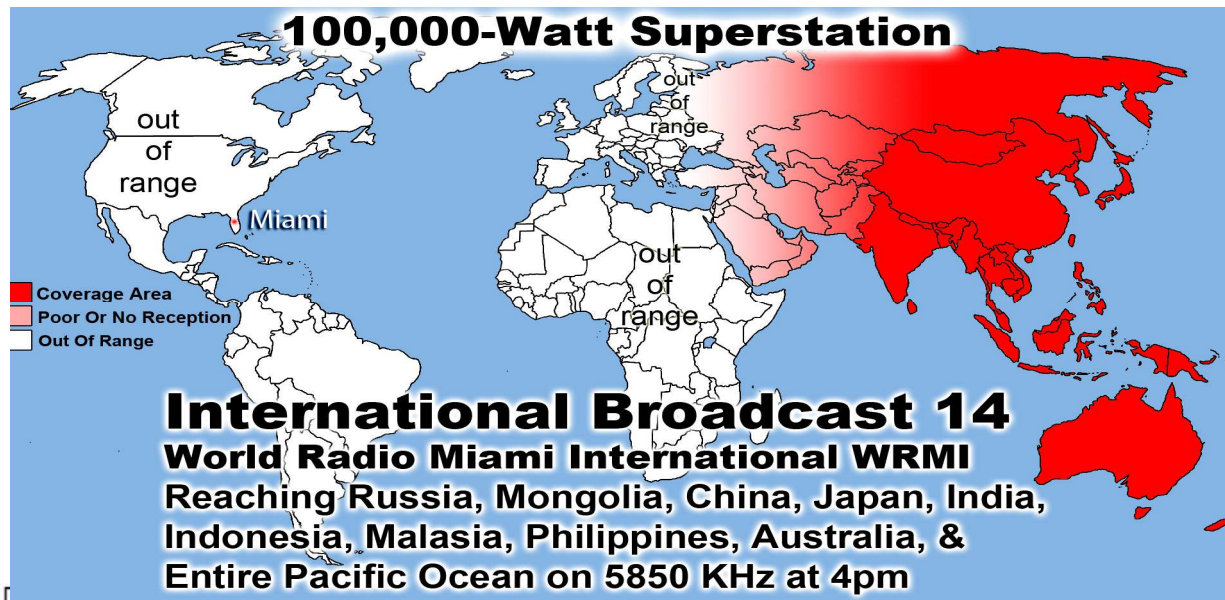

**100,000-Watt Superstation**

out of range  
Miami  
9pm Beijing

■ Coverage Area  
■ Poor Or No Reception  
□ Out Of Range

**International Broadcast 18**  
**World Radio Miami International WRFM**  
 Reaching Russia, Mongolia, China, Japan, India, Indonesia, Malasia, Philippines, Australia, & the Entire Pacific Ocean Area  
 on 5850 KHz at 9pm in Beijing - Free w/Purchase of Broadcast 14

**100,000-Watt Superstation**

Nashville  
2pm Paris

■ Coverage Area  
■ Poor Or No Reception  
□ Out Of Range

**7490 MHz**  
**International Broadcast 19**  
**World Wide Christian Radio WWCR**  
 Reaching North & South America, Europe, Russia, Africa, the Middle East, Asia & India

**100,000-Watt Superstation**

Pennsylvania

**9265 KHz**  
**International Broadcast 20 & 21**  
**WINB World Wide Radio Pennsylvania**  
 Covering the Entire World Morning & Evening

**Just 1 life - will soon be past - only that done for Christ will last**