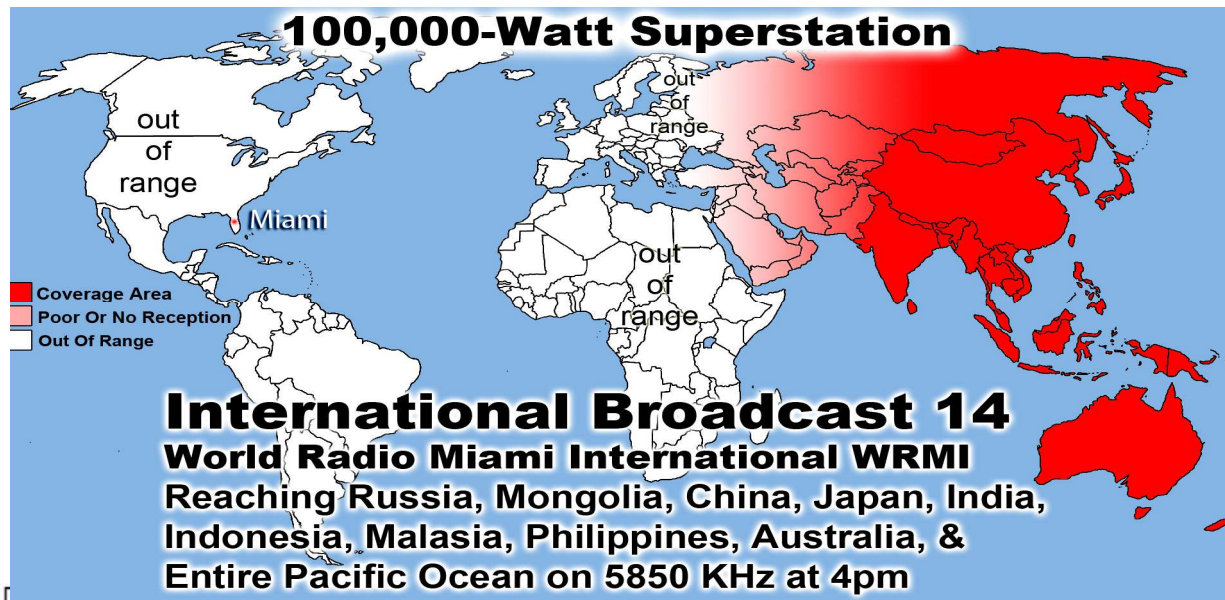

100,000-Watt Superstation

International Broadcast 18
World Radio Miami International WRFM
 Reaching Russia, Mongolia, China, Japan, India, Indonesia, Malasia, Philippines, Australia, & the Entire Pacific Ocean Area
 on 5850 KHz at 9pm in Beijing - Free w/Purchase of Broadcast 14

100,000-Watt Superstation

International Broadcast 19
World Wide Christian Radio WWCR
 Reaching North & South America, Europe, Russia, Africa, the Middle East, Asia & India

100,000-Watt Superstation

International Broadcast 20 & 21
WINB World Wide Radio Pennsylvania
 Covering the Entire World Morning & Evening