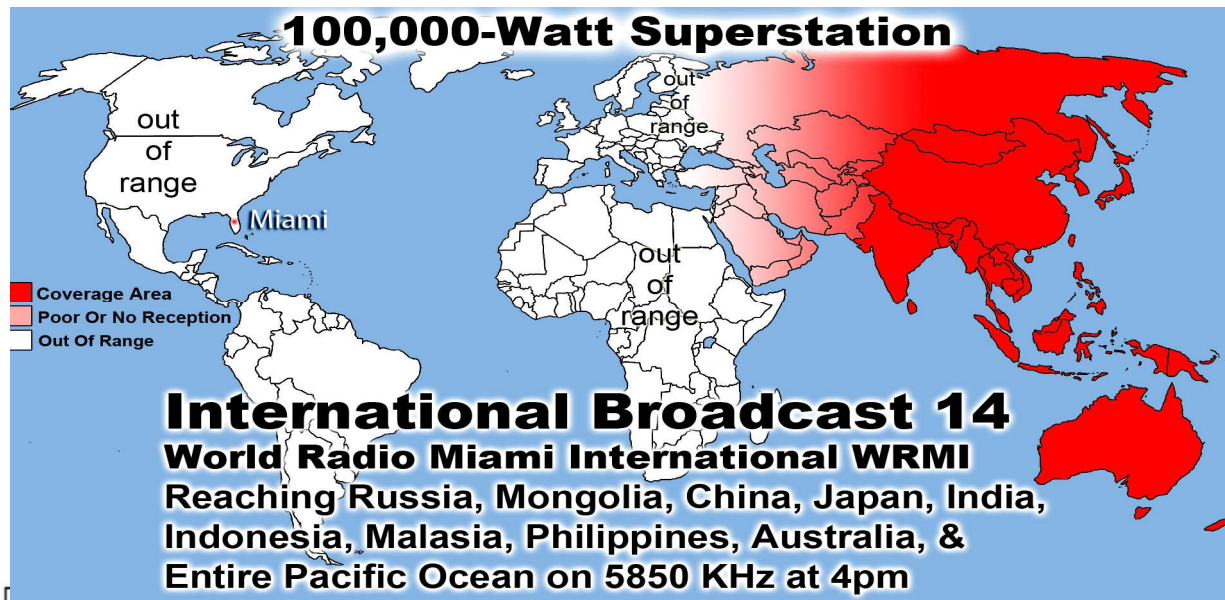

Brethren Lifeline Chaplaincy visits those patients regularly offering spiritual support,

100,000-Watt Superstation

International Broadcast 18
World Radio Miami International WRMI
 Reaching Russia, Mongolia, China, Japan, India, Indonesia, Malasia, Philippines, Australia, & the Entire Pacific Ocean Area on 5850 KHz at 9pm in Beijing - Free w/Purchase of Broadcast 14

100,000-Watt Superstation

International Broadcast 19
World Wide Christian Radio WWCR
 Reaching North & South America, Europe, Russia, Africa, the Middle East, Asia & India

100,000-Watt Superstation

International Broadcast 20 & 21
WINB World Wide Radio Pennsylvania
 Covering the Entire World Morning & Evening