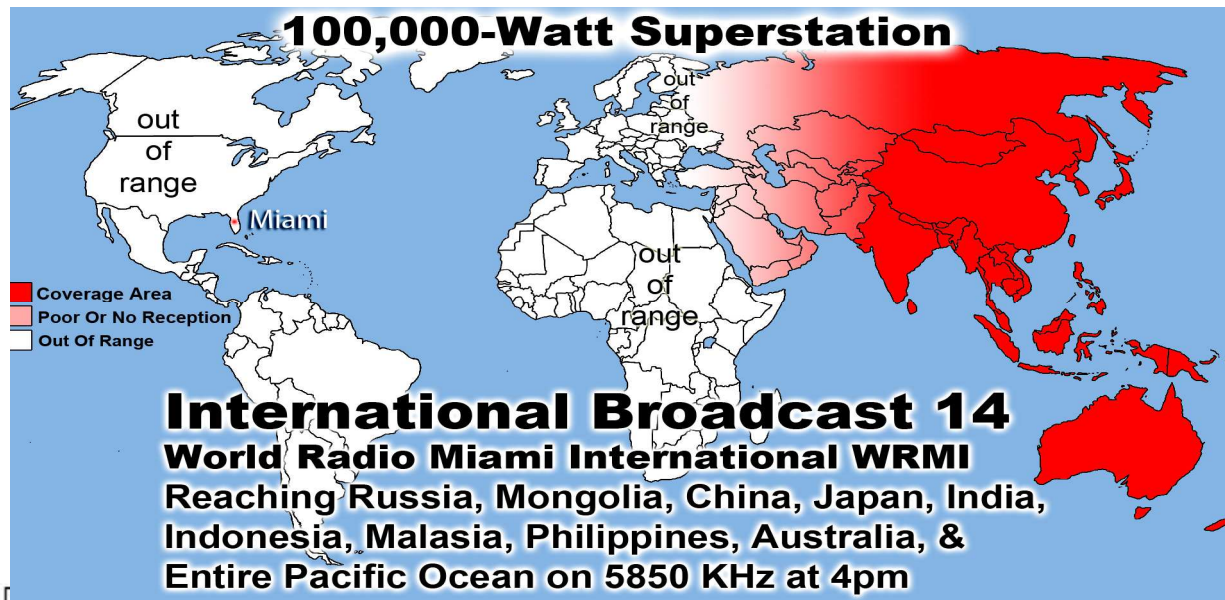

**100,000-Watt Superstation**

out of range  
Miami  
9pm Beijing

■ Coverage Area  
■ Poor Or No Reception  
□ Out Of Range

**International Broadcast 18**  
**World Radio Miami International WRFM**  
 Reaching Russia, Mongolia, China, Japan, India, Indonesia, Malasia, Philippines, Australia, & the Entire Pacific Ocean Area  
 on 5850 KHz at 9pm in Beijing - Free w/Purchase of Broadcast 14

**100,000-Watt Superstation**

Nashville  
2pm Paris

■ Coverage Area  
■ Poor Or No Reception  
□ Out Of Range

**7490 MHz**  
**International Broadcast 19**  
**World Wide Christian Radio WWCR**  
 Reaching North & South America, Europe, Russia, Africa, the Middle East, Asia & India

**100,000-Watt Superstation**

Pennsylvania

**9265 KHz**  
**International Broadcast 20 & 21**  
**WINB World Wide Radio Pennsylvania**  
 Covering the Entire World Morning & Evening