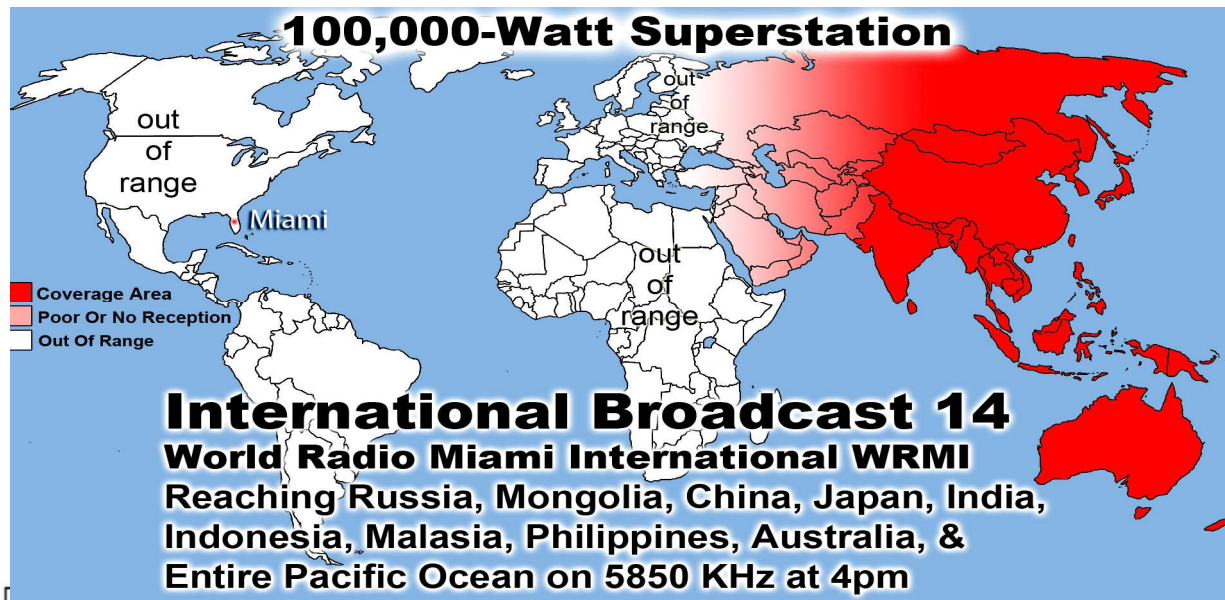

Use Back Entrance Sunday & Wednesday Nights

Last Weeks Offering: $1,820
Last Weeks Attendance: 187+ children
Baptized:
Baptisms @ Main Street in 2016: 60
Prayer Requests last week: 11

Prison Chaplain: Eddie Frazier
Baptized Last Sunday: 24
Prison Baptisms 2017: 265
Prison Baptisms 2016: 793
Prison Baptisms since 1998 -
*****Over 19,000 Souls*****

FEEDING THE POOR & HOMELESS

Sunday:	Coffee & Donuts 9 am before Sunday school	200
	Breakfast Burritos 10 am – 10:30 am	150
	Lunches in the fellowship hall @ 12:30	225
	To-go plates for sick & shut-ins	150
	Homeless Street People out Kitchen Window	100
Monday:	Coffee, Donuts or Sweet Rolls	120
	Bologna Sandwiches & soup 9am-12 Noon	250
Tuesday:	Coffee, Donuts or Sweet Rolls	120
	Bologna Sandwiches & soup 9am-12 Noon	250
Wednesday:	Coffee, Donuts or Sweet Rolls	120
	Bologna Sandwiches & soup 9am-12 Noon	250
	Wednesday Night Supper for poor before Bible Study	75
Thursday:	Coffee, Donuts or Sweet Rolls	120
	Bologna Sandwiches & soup 9am-12 Noon	250
Friday:	Coffee, Donuts or Sweet Rolls	120
	Bologna Sandwiches & soup 9am-12 Noon	250

Total Meals Prepared Per Week... 2,950

Feeding Over 150,000 meals per year

Sick & Shut-ins: Rick/Patty Baiser, Virginia Hebert, Mary Wyatt, Claude Masters, Marilyn Jones, Mary Trout, Shirley Patterson & Maggie Pope