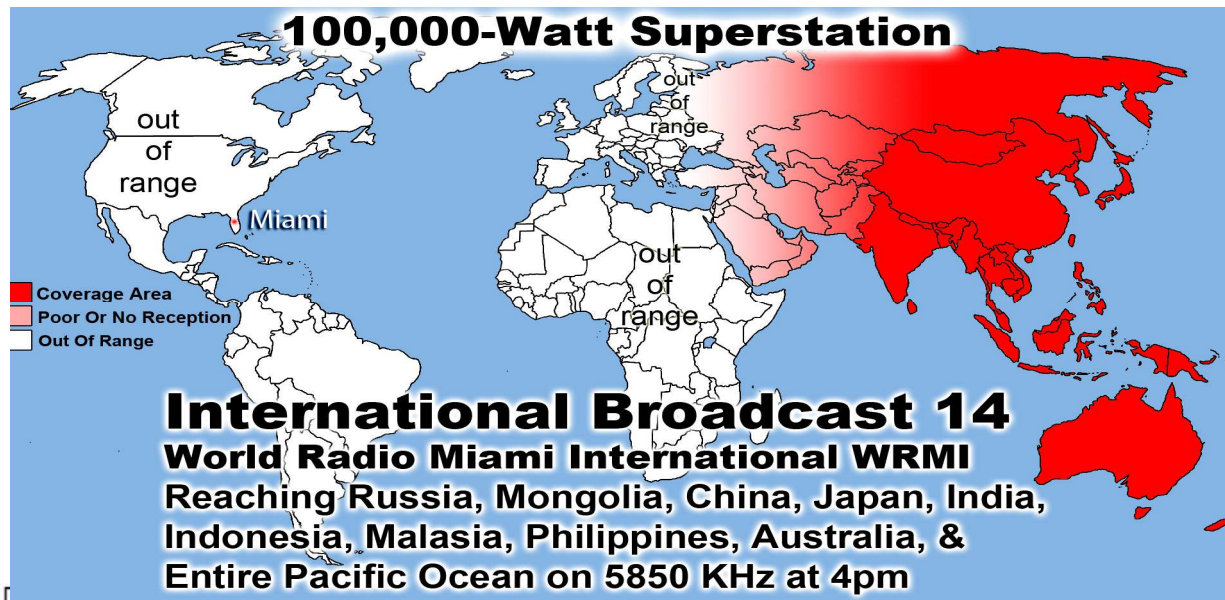

Use Back Entrance Sunday & Wednesday Nights

Last Weeks Offering: $765
Last Weeks Attendance: 185 + children
Baptized:
Baptisms @ Main Street in 2017: 4
Baptisms @ Main Street in 2016: 59
Prayer Requests last week: 11

Prison Chaplain: Eddie Frazier
Baptized Last Sunday: 7
Prison Baptisms 2017: 181
Prison Baptisms 2016: 793
Prison Baptisms since 1998 -
*****Over 18,000 Souls*****

FEEDING THE POOR & HOMELESS

Sunday:	Coffee & Donuts 9 am before Sunday school	200
	Breakfast Burritos 10 am – 10:30 am	150
	Lunches in the fellowship hall @ 12:30	225
	To-go plates for sick & shut-ins	150
	Homeless Street People out Kitchen Window	100
Monday:	Coffee, Donuts or Sweet Rolls	120
	Bologna Sandwiches & soup 9am-12 Noon	250
Tuesday:	Coffee, Donuts or Sweet Rolls	120
	Bologna Sandwiches & soup 9am-12 Noon	250
Wednesday:	Coffee, Donuts or Sweet Rolls	120
	Bologna Sandwiches & soup 9am-12 Noon	250
	Wednesday Night Supper for poor before Bible Study	75
Thursday:	Coffee, Donuts or Sweet Rolls	120
	Bologna Sandwiches & soup 9am-12 Noon	250
Friday:	Coffee, Donuts or Sweet Rolls	120
	Bologna Sandwiches & soup 9am-12 Noon	250

Total Meals Prepared Per Week... 2,950

Feeding Over 150,000 meals per year

Sick & Shut-ins: Rick/Patty Baiser, Virginia Hebert, Mary Wyatt, Claude Masters, Marilyn Jones, Mary Trout, Shirley Patterson & Maggie Pope