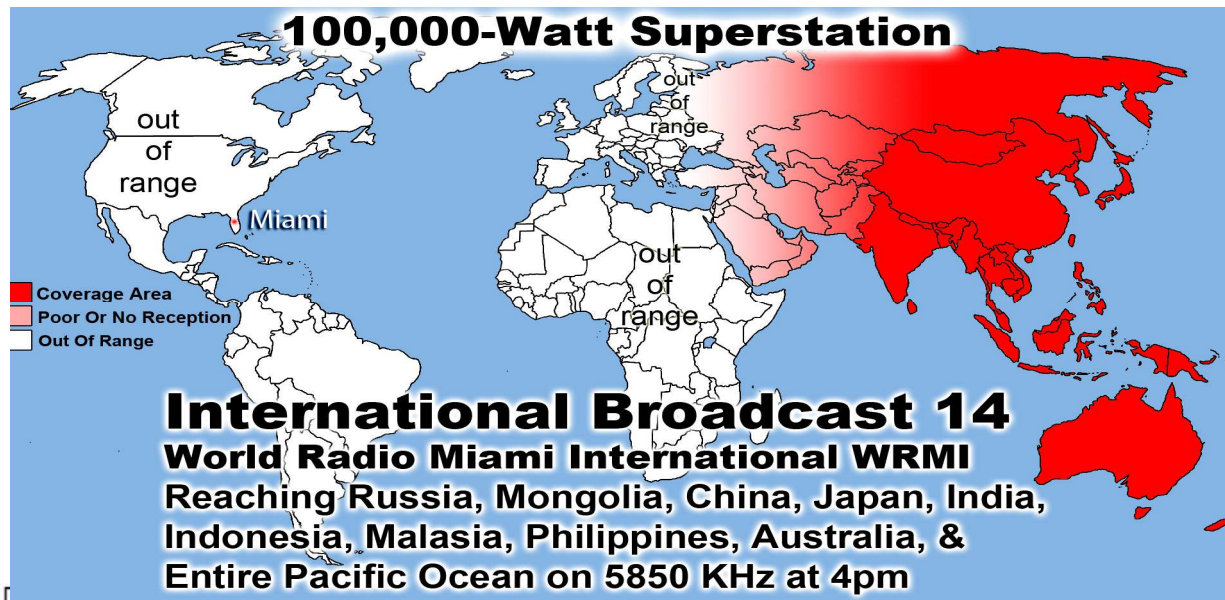

Use Back Entrance Sunday & Wednesday Nights

Last Weeks Offering: $1,808
Last Weeks Attendance: 185 + children
Baptized:
Baptisms @ Main Street in 2016: 57
Prayer Requests last week: 11

Prison Chaplain: Eddie Frazier
Baptized Last Sunday: 13
Prison Baptisms 2017: 174
Prison Baptisms 2016: 793
Prison Baptisms since 1998 -
****Over 18,000 Souls****

FEEDING THE POOR & HOMELESS

Sunday:	Coffee & Donuts 9 am before Sunday school	200
	Breakfast Burritos 10 am – 10:30 am	150
	Lunches in the fellowship hall @ 12:30	225
	To-go plates for sick & shut-ins	150
	Homeless Street People out Kitchen Window	100
Monday:	Coffee, Donuts or Sweet Rolls	120
	Bologna Sandwiches & soup 9am-12 Noon	250
Tuesday:	Coffee, Donuts or Sweet Rolls	120
	Bologna Sandwiches & soup 9am-12 Noon	250
Wednesday:	Coffee, Donuts or Sweet Rolls	120
	Bologna Sandwiches & soup 9am-12 Noon	250
	Wednesday Night Supper for poor before Bible Study	75
Thursday:	Coffee, Donuts or Sweet Rolls	120
	Bologna Sandwiches & soup 9am-12 Noon	250
Friday:	Coffee, Donuts or Sweet Rolls	120
	Bologna Sandwiches & soup 9am-12 Noon	250

Total Meals Prepared Per Week... 2,950
Feeding Over 150,000 meals per year

Sick & Shut-ins: Rick/Patty Baiser, Virginia Hebert, Mary Wyatt, Claude Masters, Marilyn Jones, Mary Trout, Shirley Patterson & Maggie Pope