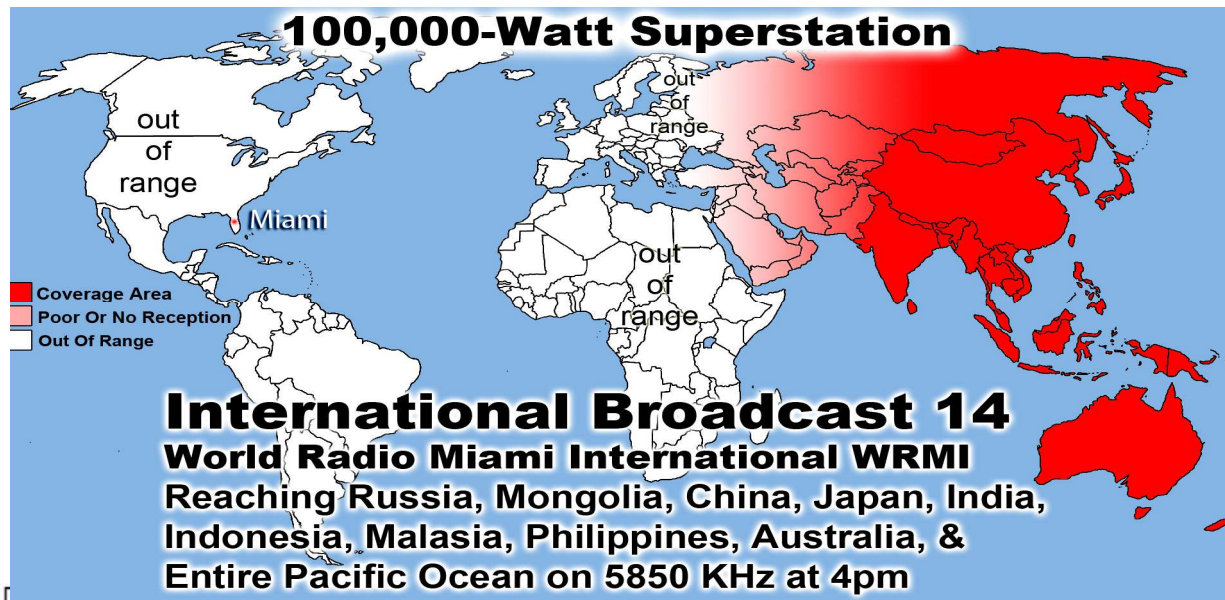

■ Coverage Area  
■ Poor Or No Reception  
□ Out Of Range

**International Broadcast 18**  
**World Radio Miami International WRMi**  
 Reaching Russia, Mongolia, China, Japan, India, Indonesia, Malasia, Philippines, Australia, & the Entire Pacific Ocean Area  
 on 5850 KHz at 9pm in Beijing - Free w/Purchase of Broadcast 14

**100,000-Watt Superstation**

Nashville  
2pm Paris  
out of range

■ Coverage Area  
■ Poor Or No Reception  
□ Out Of Range

**7490 MHz**  
**International Broadcast 19**  
**World Wide Christian Radio WWCR**  
 Reaching North & South America, Europe, Russia, Africa, the Middle East, Asia & India

**100,000-Watt Superstation**

Pennsylvania  
9265 KHz

**International Broadcast 20 & 21**  
**WINB World Wide Radio Pennsylvania**  
 Covering the Entire World Morning & Evening

**Welcome Greenville, TX & DFW Brethren**