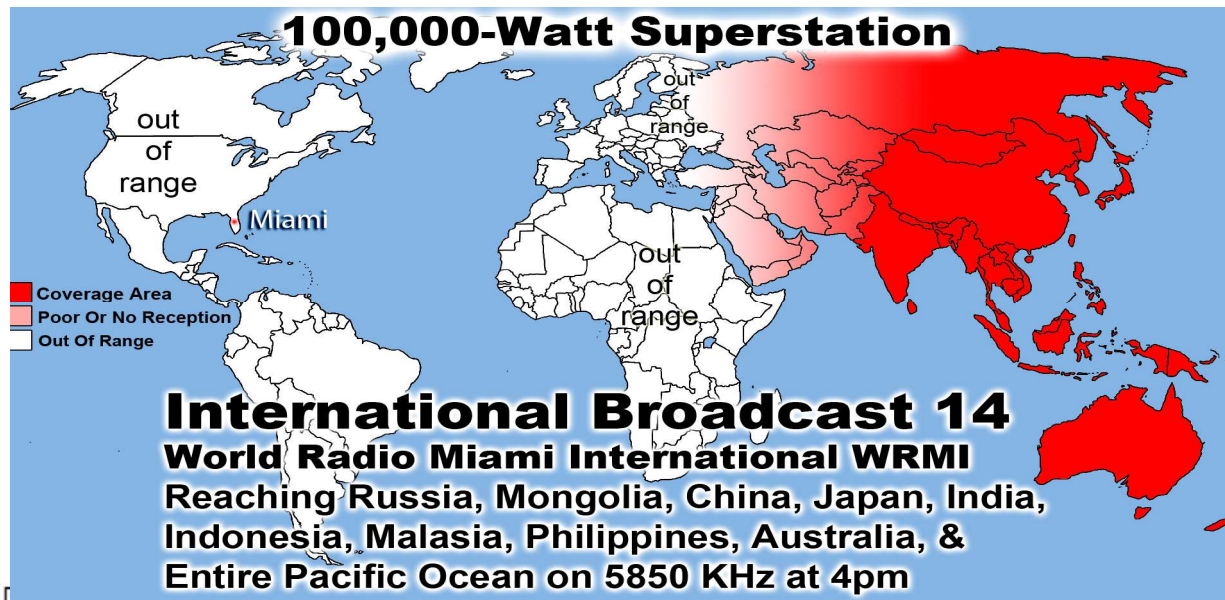

Welcome Shawnee Trail Brethren

Last Weeks Offering: $984
Last Weeks Attendance: 192 + children
Baptized:
Baptisms @ Main Street in 2016: 57
Prayer Requests last week: 11

Prison Chaplain: Eddie Frazier
Baptized Last Sunday: 5
Prison Baptisms 2017: 86
Prison Baptisms 2016: 793
Prison Baptisms since 1998 -
****Over 18,000 Souls****

FEEDING THE POOR & HOMELESS

Sunday:	Coffee & Donuts 9 am before Sunday school	200
	Breakfast Burritos 10 am – 10:30 am	150
	Lunches in the fellowship hall @ 12:30	225
	To-go plates for sick & shut-ins	150
	Homeless Street People out Kitchen Window	100
Monday:	Coffee, Donuts or Sweet Rolls	120
	Bologna Sandwiches & soup 9am-12 Noon	250
Tuesday:	Coffee, Donuts or Sweet Rolls	120
	Bologna Sandwiches & soup 9am-12 Noon	250
Wednesday:	Coffee, Donuts or Sweet Rolls	120
	Bologna Sandwiches & soup 9am-12 Noon	250
	Wednesday Night Supper for poor before Bible Study	75
Thursday:	Coffee, Donuts or Sweet Rolls	120
	Bologna Sandwiches & soup 9am-12 Noon	250
Friday:	Coffee, Donuts or Sweet Rolls	120
	Bologna Sandwiches & soup 9am-12 Noon	250
Total Meals Prepared Per Week... 2,950		

Feeding Over 150,000 meals per year

Sick & Shut-ins: Rick/Patty Baiser, Virginia Hebert, Mary Wyatt, Claude Masters, Marilyn Jones, Mary Trout, Shirley Patterson & Maggie Pope