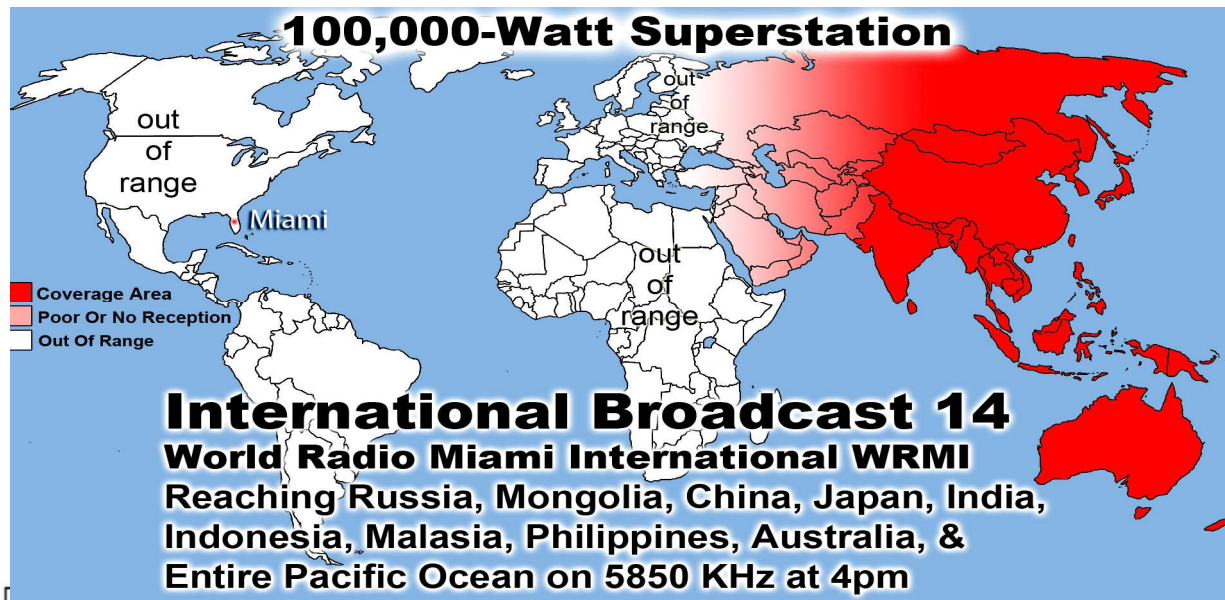

Welcome Skillman Ave CoC Brethren

Last Weeks Offering: $2,215.02
Last Weeks Attendance: 189 + children
Baptized:
Baptisms @ Main Street in 2016: 57
Prayer Requests last week: 11

Prison Chaplain: Eddie Frazier
Baptized Last Sunday: 6
Prison Baptisms 2017: 58
Prison Baptisms 2016: 793
Prison Baptisms since 1998 -
*****Over 18,000 Souls*****

FEEDING THE POOR & HOMELESS

Sunday:	Coffee & Donuts 9 am before Sunday school	200
	Breakfast Burritos 10 am – 10:30 am	150
	Lunches in the fellowship hall @ 12:30	225
	To-go plates for sick & shut-ins	150
	Homeless Street People out Kitchen Window	100
Monday:	Coffee, Donuts or Sweet Rolls	120
	Bologna Sandwiches & soup 9am-12 Noon	250
Tuesday:	Coffee, Donuts or Sweet Rolls	120
	Bologna Sandwiches & soup 9am-12 Noon	250
Wednesday:	Coffee, Donuts or Sweet Rolls	120
	Bologna Sandwiches & soup 9am-12 Noon	250
	Wednesday Night Supper for poor before Bible Study	75
Thursday:	Coffee, Donuts or Sweet Rolls	120
	Bologna Sandwiches & soup 9am-12 Noon	250
Friday:	Coffee, Donuts or Sweet Rolls	120
	Bologna Sandwiches & soup 9am-12 Noon	250
Total Meals Prepared Per Week... 2,950		

Feeding Over 150,000 meals per year

Sick & Shut-ins: Rick/Patty Baiser, Virginia Hebert, Mary Wyatt, Claude Masters, Marilyn Jones, Mary Trout, Shirley Patterson & Maggie Pope