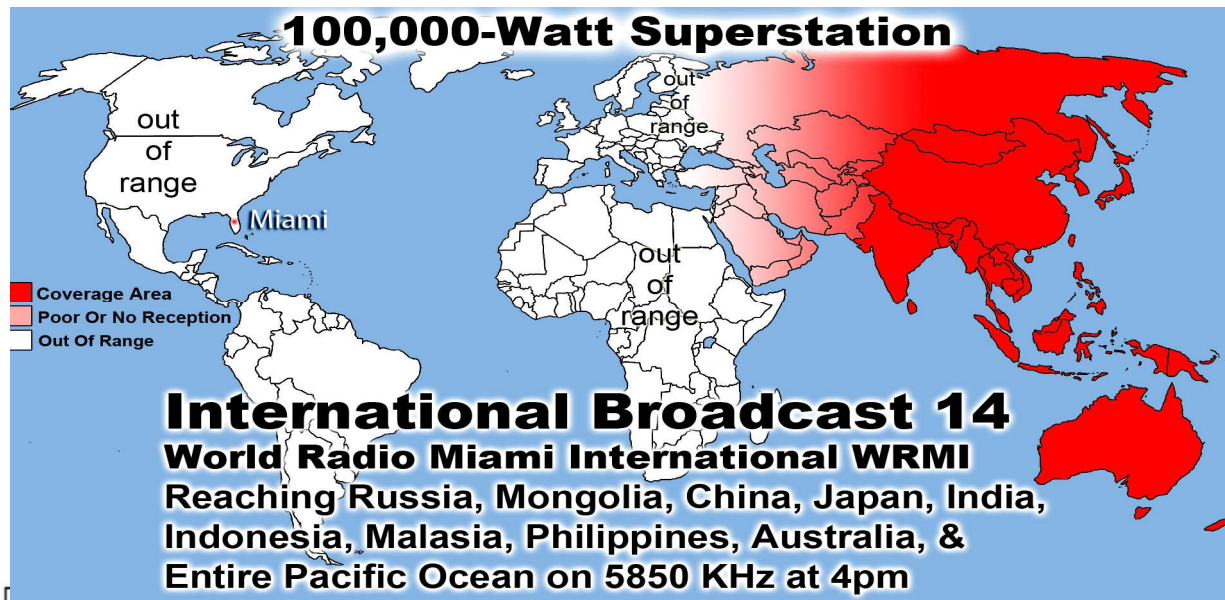

100,000-Watt Superstation

out of range
Miami
out of range
9pm Beijing

■ Coverage Area
■ Poor Or No Reception
□ Out Of Range

International Broadcast 18
World Radio Miami International WRFM
 Reaching Russia, Mongolia, China, Japan, India, Indonesia, Malasia, Philippines, Australia, & the Entire Pacific Ocean Area
 on 5850 KHz at 9pm in Beijing - Free w/Purchase of Broadcast 14

100,000-Watt Superstation

Nashville
2pm Paris
out of range

■ Coverage Area
■ Poor Or No Reception
□ Out Of Range

7490 MHz
International Broadcast 19
World Wide Christian Radio WWCR
 Reaching North & South America, Europe, Russia, Africa, the Middle East, Asia & India

100,000-Watt Superstation

Pennsylvania

■ Coverage Area
■ Poor Or No Reception
□ Out Of Range

9265 KHz
International Broadcast 20 & 21
WINB World Wide Radio Pennsylvania
 Covering the Entire World Morning & Evening