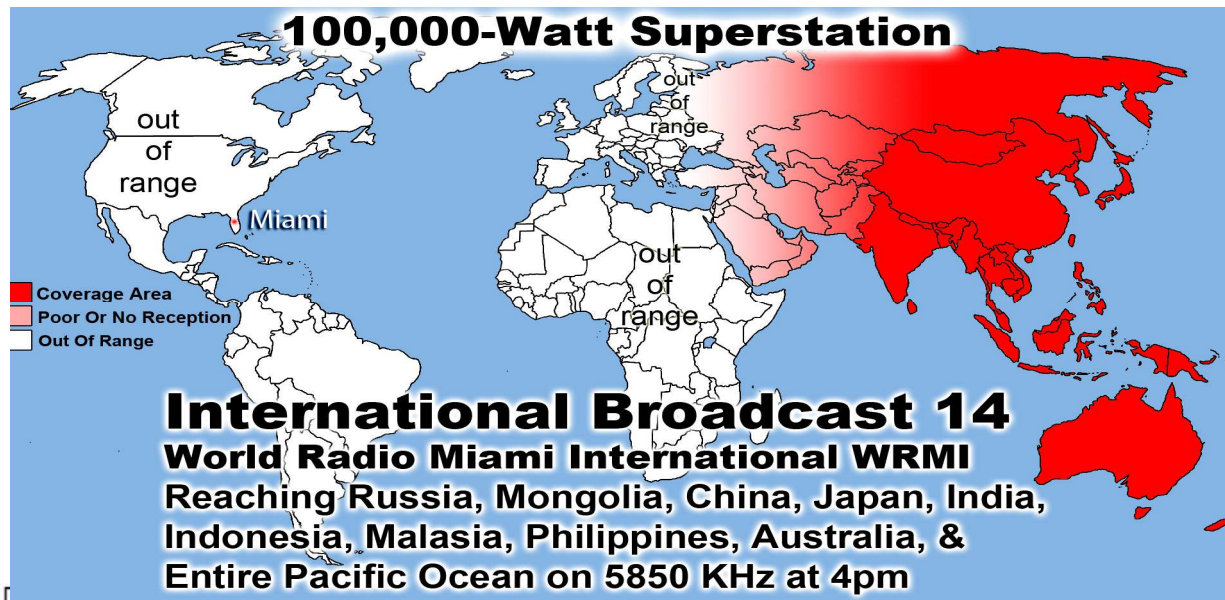

Welcome Greenville TX. CoC Brethren

Last Weeks Offering: $ 2,173
Last Weeks Attendance: 196 + children
Baptized:
Baptisms @ Main Street in 2016: 57
Prayer Requests last week: 10

Prison Chaplain: Eddie Frazier
Baptized Last Sunday: 6
Prison Baptisms 2017: 25
Prison Baptisms 2016: 793
Prison Baptisms since 1998 -
*****Over 18,000 Souls*****

FEEDING THE POOR & HOMELESS

Sunday:	Coffee & Donuts 9 am before Sunday school	200
	Breakfast Burritos 10 am – 10:30 am	150
	Lunches in the fellowship hall @ 12:30	225
	To-go plates for sick & shut-ins	150
	Homeless Street People out Kitchen Window	100
Monday:	Coffee, Donuts or Sweet Rolls	120
	Bologna Sandwiches & soup 9am-12 Noon	250
Tuesday:	Coffee, Donuts or Sweet Rolls	120
	Bologna Sandwiches & soup 9am-12 Noon	250
Wednesday:	Coffee, Donuts or Sweet Rolls	120
	Bologna Sandwiches & soup 9am-12 Noon	250
	Wednesday Night Supper for poor before Bible Study	75
Thursday:	Coffee, Donuts or Sweet Rolls	120
	Bologna Sandwiches & soup 9am-12 Noon	250
Friday:	Coffee, Donuts or Sweet Rolls	120
	Bologna Sandwiches & soup 9am-12 Noon	250
Total Meals Prepared Per Week...		2,950

Feeding Over 150,000 meals per year

Sick & Shut-ins: Rick/Patty Baiser, Virginia Hebert, Mary Wyatt, Claude Masters, Marilyn Jones, Mary Trout, Shirley Patterson & Maggie Pope