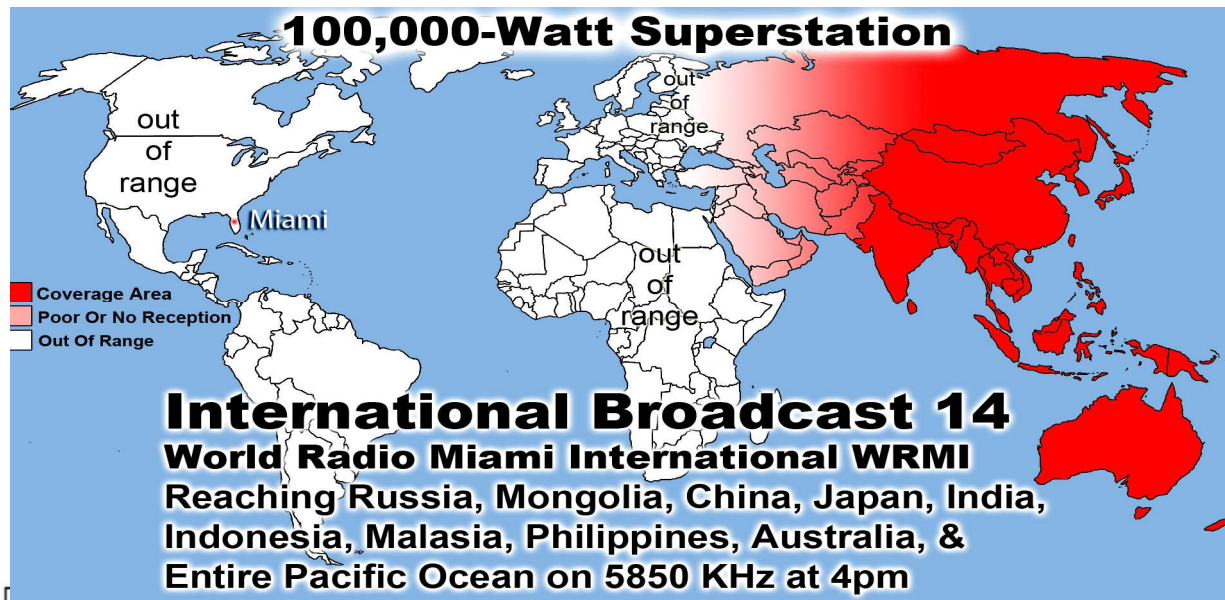

Welcome Avenue F CoC Brethren

Last Weeks Offering: $ 1,650.00
Last Weeks Attendance: 169 + children
Baptized this week : Thomas Wells
Sammie Epperson-Johnson
Baptisms @ Main Street in 2016: 55
Prayer Requests last week: 17

Prison Chaplain: Eddie Frazier
Baptized Last Sunday: 16
Prison Baptisms 2016: 531
Prison Baptisms 2015: 793
Prison Baptisms since 1998 -
*****Over 18,000 Souls*****

FEEDING THE POOR & HOMELESS

Sunday:	Coffee & Donuts 9 am before Sunday school	200
	Breakfast Burritos 10 am – 10:30 am	150
	Lunches in the fellowship hall @ 12:30	225
	To-go plates for sick & shut-ins	150
	Homeless Street People out Kitchen Window	100
Monday:	Coffee, Donuts or Sweet Rolls	120
	Bologna Sandwiches & soup 9am-12 Noon	250
Tuesday:	Coffee, Donuts or Sweet Rolls	120
	Bologna Sandwiches & soup 9am-12 Noon	250
Wednesday:	Coffee, Donuts or Sweet Rolls	120
	Bologna Sandwiches & soup 9am-12 Noon	250
	Wednesday Night Supper for poor before Bible Study	75
Thursday:	Coffee, Donuts or Sweet Rolls	120
	Bologna Sandwiches & soup 9am-12 Noon	250
Friday:	Coffee, Donuts or Sweet Rolls	120
	Bologna Sandwiches & soup 9am-12 Noon	250
Total Meals Prepared Per Week... 2,950		

Feeding Over 150,000 meals per year

Sick & Shut-ins: Rick/Patty Baiser, Virginia Hebert, Mary Wyatt, Claude Masters, Marilyn Jones, Mary Trout, Shirley Patterson & Maggie Pope