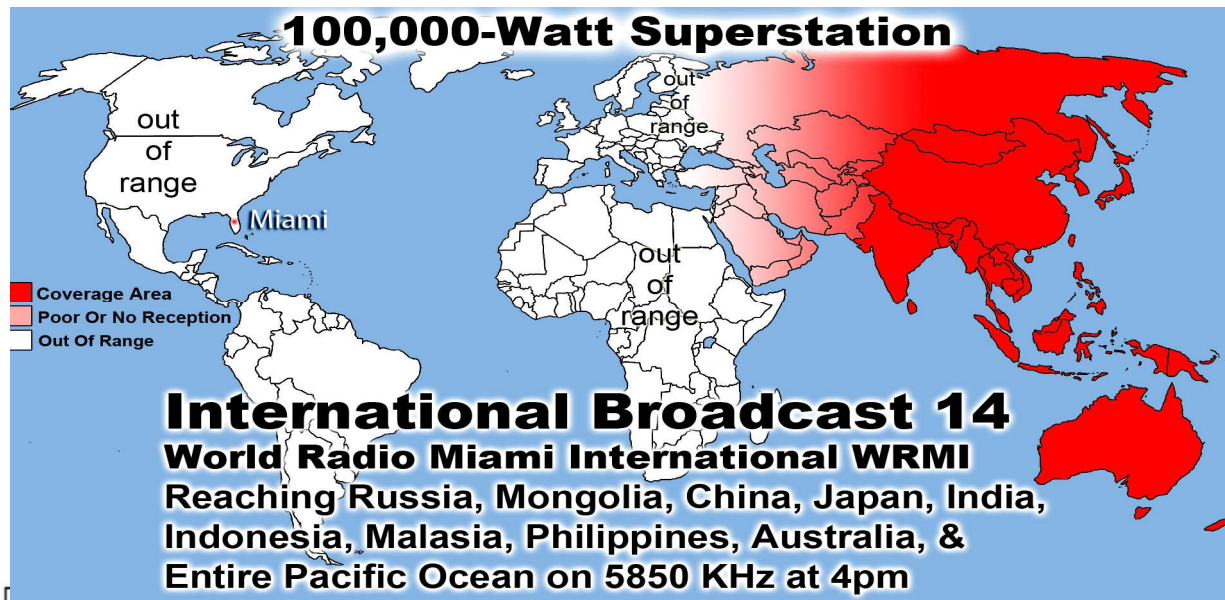

Welcome Greenville CoC & DFW CoC Brethren

Last Weeks Offering: $ 1,550.00
Last Weeks Attendance: 550 + children
Baptized this week : Thomas Wells
Sammie Epperson-Johnson
Baptisms @ Main Street in 2016: 55
Prayer Requests last week: 17

Prison Chaplain: Eddie Frazier
Baptized Last Sunday: 13
Prison Baptisms 2016: 515
Prison Baptisms 2015: 793
Prison Baptisms since 1998 -
*****Over 18,000 Souls*****

FEEDING THE POOR & HOMELESS

Sunday:	Coffee & Donuts 9 am before Sunday school	200
	Breakfast Burritos 10 am – 10:30 am	150
	Lunches in the fellowship hall @ 12:30	225
	To-go plates for sick & shut-ins	150
	Homeless Street People out Kitchen Window	100
Monday:	Coffee, Donuts or Sweet Rolls	120
	Bologna Sandwiches & soup 9am-12 Noon	250
Tuesday:	Coffee, Donuts or Sweet Rolls	120
	Bologna Sandwiches & soup 9am-12 Noon	250
Wednesday:	Coffee, Donuts or Sweet Rolls	120
	Bologna Sandwiches & soup 9am-12 Noon	250
	Wednesday Night Supper for poor before Bible Study	75
Thursday:	Coffee, Donuts or Sweet Rolls	120
	Bologna Sandwiches & soup 9am-12 Noon	250
Friday:	Coffee, Donuts or Sweet Rolls	120
	Bologna Sandwiches & soup 9am-12 Noon	250
Total Meals Prepared Per Week...		2,950

Feeding Over 150,000 meals per year

Sick & Shut-ins: Rick/Patty Baiser, Virginia Hebert, Mary Wyatt, Claude Masters, Marilyn Jones, Mary Trout, Shirley Patterson & Maggie Pope