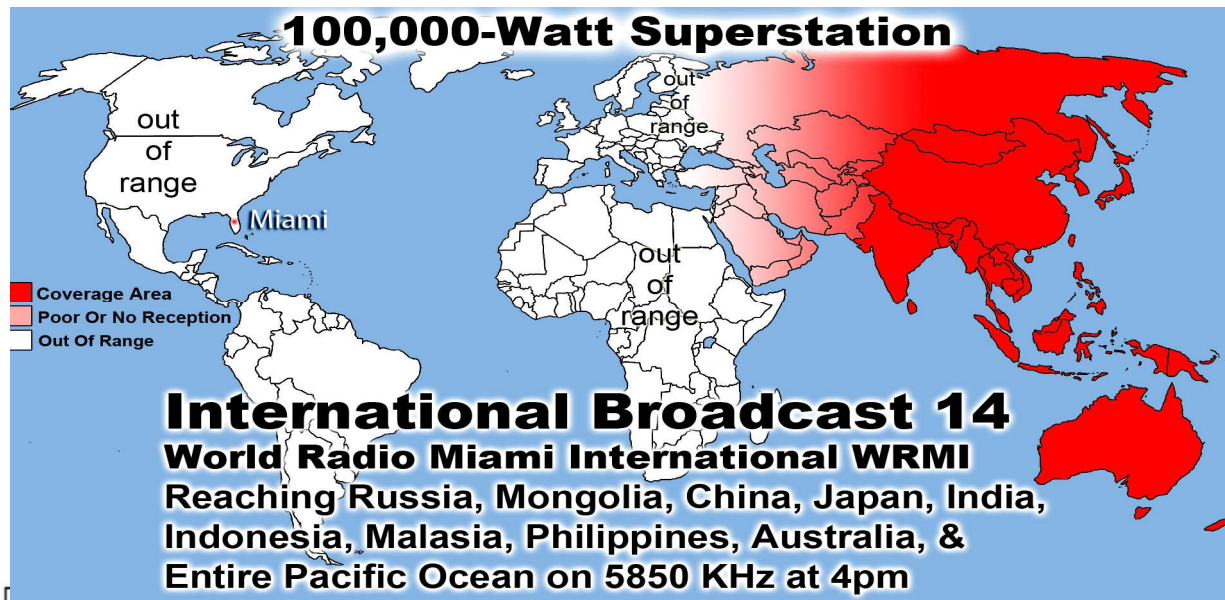

Celebrating the Life of Sister Ginger Lawson

Last Weeks Offering: $ 540.00
Last Weeks Attendance: 193 + children
Baptized this week : Thomas Wells
Sammie Epperson-Johnson
Baptisms @ Main Street in 2016: 55
Prayer Requests last week: 17

Prison Chaplain: Eddie Frazier
Baptized Last Sunday: 18
Prison Baptisms 2016: 478
Prison Baptisms 2015: 793
Prison Baptisms since 1998 -
*****Over 18,000 Souls*****

FEEDING THE POOR & HOMELESS

Sunday:	Coffee & Donuts 9 am before Sunday school	200
	Breakfast Burritos 10 am – 10:30 am	150
	Lunches in the fellowship hall @ 12:30	225
	To-go plates for sick & shut-ins	150
	Homeless Street People out Kitchen Window	100
Monday:	Coffee, Donuts or Sweet Rolls	120
	Bologna Sandwiches & soup 9am-12 Noon	250
Tuesday:	Coffee, Donuts or Sweet Rolls	120
	Bologna Sandwiches & soup 9am-12 Noon	250
Wednesday:	Coffee, Donuts or Sweet Rolls	120
	Bologna Sandwiches & soup 9am-12 Noon	250
	Wednesday Night Supper for poor before Bible Study	75
Thursday:	Coffee, Donuts or Sweet Rolls	120
	Bologna Sandwiches & soup 9am-12 Noon	250
Friday:	Coffee, Donuts or Sweet Rolls	120
	Bologna Sandwiches & soup 9am-12 Noon	250
Total Meals Prepared Per Week...		2,950

Feeding Over 150,000 meals per year

Sick & Shut-ins: Rick/Patty Baiser, Virginia Hebert, Mary Wyatt, Claude Masters, Marilyn Jones, Mary Trout, Shirley Patterson, Peggy Hawkins, & Maggie Pope