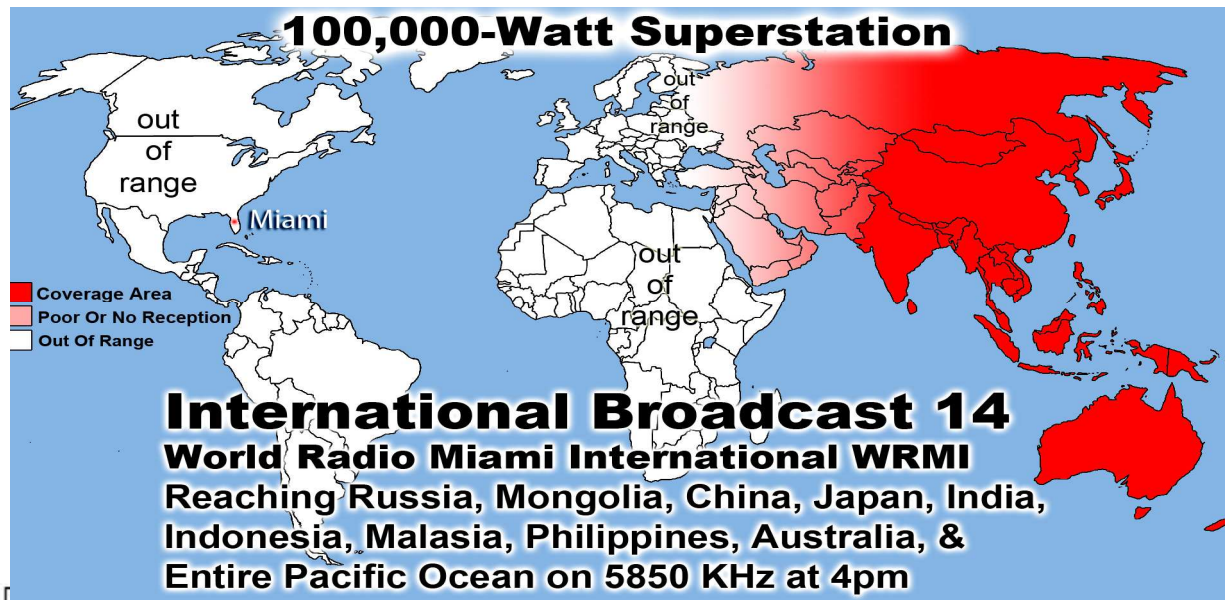

100,000-Watt Superstation

International Broadcast 18
World Radio Miami International WRFM
 Reaching Russia, Mongolia, China, Japan, India, Indonesia, Malasia, Philippines, Australia, & the Entire Pacific Ocean Area
 on 5850 KHz at 9pm in Beijing - Free w/Purchase of Broadcast 14

100,000-Watt Superstation

International Broadcast 19
World Wide Christian Radio WWCR
 Reaching North & South America, Europe, Russia, Africa, the Middle East, Asia & India

100,000-Watt Superstation

International Broadcast 20
WINB World Wide Radio Pennsylvania
 With 1st Week Responses From Alberta Canada, Italy, Romania & New Zealand