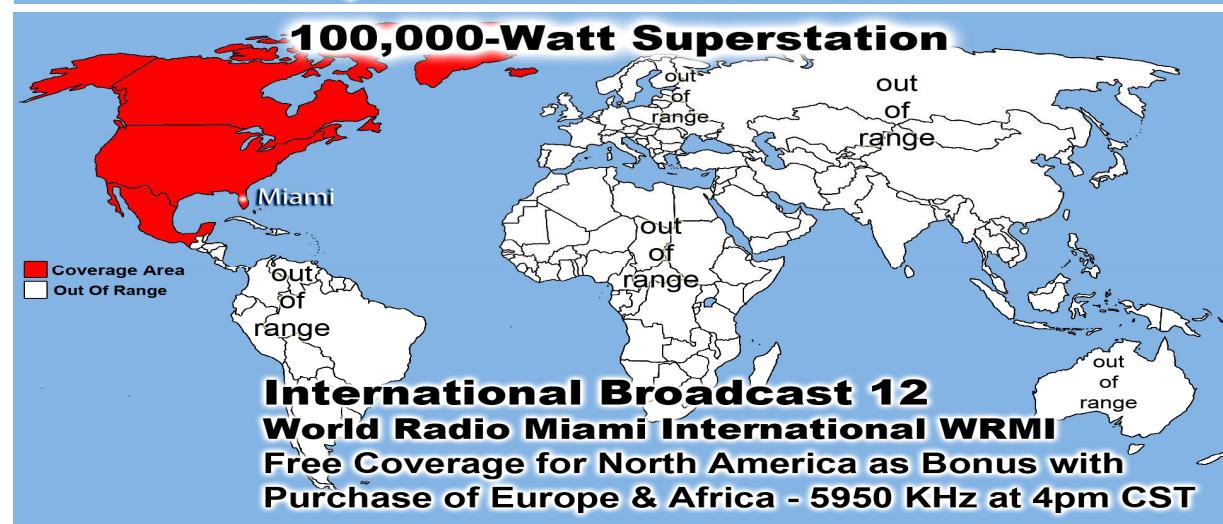

Top 21 of 88 Total Countries That Came To Our Website From Our Short-Wave Radio							
#	Hits	Hits	Files	Files	KBytes	KBytes	Country
1	201864	72.54%	195313	77.20%	304163316	28.72%	Network (net)
2	43286	15.55%	37242	14.72%	367825925	34.73%	Commercial (com)
3	26502	9.52%	23928	9.46%	358724057	33.87%	Unresolved/Unknown
4	1311	0.47%	905	0.36%	18592712	1.76%	Germany
5	688	0.25%	415	0.16%	15553	0.00%	Ukraine
6	477	0.17%	92	0.04%	13136	0.00%	Czech Republic
7	459	0.16%	431	0.17%	41788	0.00%	Brazil
8	453	0.16%	328	0.13%	123100	0.01%	European Union
9	310	0.11%	251	0.10%	107688	0.01%	Russian Federation
10	307	0.11%	290	0.11%	23549	0.00%	Educational (edu)
11	285	0.10%	260	0.10%	394191	0.04%	Non-Profit (org)
12	257	0.09%	245	0.10%	809847	0.08%	Mexico
13	221	0.08%	214	0.08%	535917	0.05%	US Government (gov)
14	176	0.06%	161	0.06%	318880	0.03%	India
15	170	0.06%	161	0.06%	23599	0.00%	US Military (mil)
16	156	0.06%	89	0.04%	686766	0.06%	Italy
17	123	0.04%	112	0.04%	5262822	0.50%	Romania
18	123	0.04%	123	0.05%	18229	0.00%	Trinidad and Tobago
19	95	0.03%	85	0.03%	459468	0.04%	Australia
20	95	0.03%	93	0.04%	15987	0.00%	United States
21	81	0.03%	48	0.02%	1991	0.00%	Switzerland