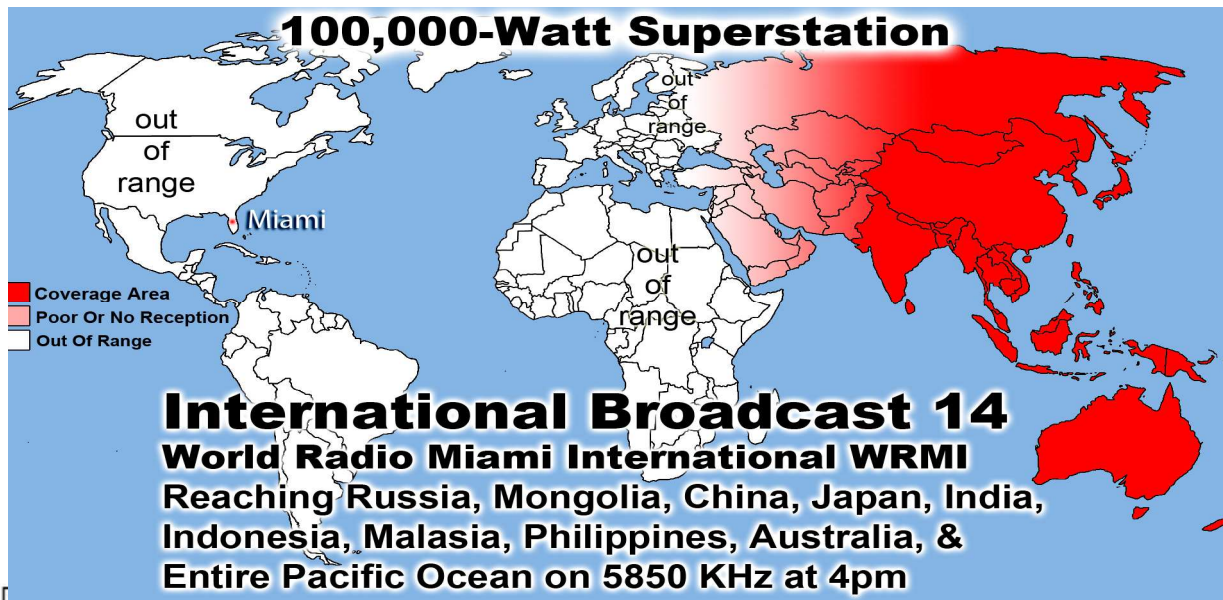

Avenue F CoC Brethren

Last Weeks Offering: $ 1,270
Last Weeks Attendance: 197+ children
Baptized this week :Johnny Garcia
Baptisms @ Main Street in 2015: 53
Prayer Requests last week: 17
Websites Visited & Downloaded 17,361

Prison Chaplain: Eddie Frazier
Baptized Last Sunday: 11
Prison Baptisms 2016: 437
Prison Baptisms 2015: 793
Prison Baptisms since 1998 -
*****Over 18,000 Souls*****

FEEDING THE POOR & HOMELESS

Sunday:	Coffee & Donuts 9 am before Sunday school	200
	Breakfast Burritos 10 am – 10:30 am	150
	Lunches in the fellowship hall @ 12:30	225
	To-go plates for sick & shut-ins	150
	Homeless Street People out Kitchen Window	100
Monday:	Coffee, Donuts or Sweet Rolls	120
	Bologna Sandwiches & soup 9am-3pm	250
Tuesday:	Coffee, Donuts or Sweet Rolls	120
	Bologna Sandwiches & soup 9am-3pm	250
Wednesday:	Coffee, Donuts or Sweet Rolls	120
	Bologna Sandwiches & soup 9am-3pm	250
	Wednesday Night Supper for poor before Bible Study	75
Thursday:	Coffee, Donuts or Sweet Rolls	120
	Bologna Sandwiches & soup 9am-3pm	250
Friday:	Coffee, Donuts or Sweet Rolls	120
	Bologna Sandwiches & soup 9am-3pm	250
Total Meals Prepared Per Week... 2,950		

Feeding Over 150,000 meals per year

Sick & Shut-ins: Rick/Patty Baiser, Virginia Hebert, Mary Wyatt, Claude Masters, Glenn/Marilyn Jones, Mary Trout, Shirley Patterson, Peggy Hawkins, & Maggie Pope