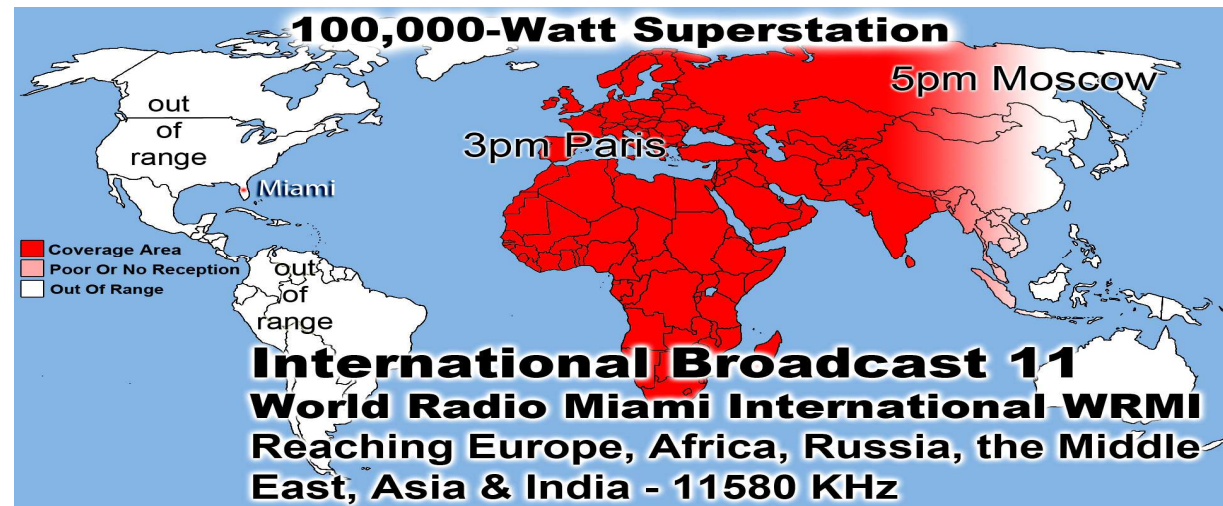

Top 21 of 88 Total Countries That Came To Our Website From Our Short-Wave Radio							
#	Hits	Hits	Files	Files	KBytes	KBytes	Country
1	201864	72.54%	195313	77.20%	304163316	28.72%	Network (net)
2	43286	15.55%	37242	14.72%	367825925	34.73%	Commercial (com)
3	26502	9.52%	23928	9.46%	358724057	33.87%	Unresolved/Unknown
4	1311	0.47%	905	0.36%	18592712	1.76%	Germany
5	688	0.25%	415	0.16%	15553	0.00%	Ukraine
6	477	0.17%	92	0.04%	13136	0.00%	Czech Republic
7	459	0.16%	431	0.17%	41788	0.00%	Brazil
8	453	0.16%	328	0.13%	123100	0.01%	European Union
9	310	0.11%	251	0.10%	107688	0.01%	Russian Federation
10	307	0.11%	290	0.11%	23549	0.00%	Educational (edu)
11	285	0.10%	260	0.10%	394191	0.04%	Non-Profit (org)
12	257	0.09%	245	0.10%	809847	0.08%	Mexico
13	221	0.08%	214	0.08%	535917	0.05%	US Government (gov)
14	176	0.06%	161	0.06%	318880	0.03%	India
15	170	0.06%	161	0.06%	23599	0.00%	US Military (mil)
16	156	0.06%	89	0.04%	686766	0.06%	Italy
17	123	0.04%	112	0.04%	5262822	0.50%	Romania
18	123	0.04%	123	0.05%	18229	0.00%	Trinidad and Tobago
19	95	0.03%	85	0.03%	459468	0.04%	Australia
20	95	0.03%	93	0.04%	15987	0.00%	United States
21	81	0.03%	48	0.02%	1991	0.00%	Switzerland