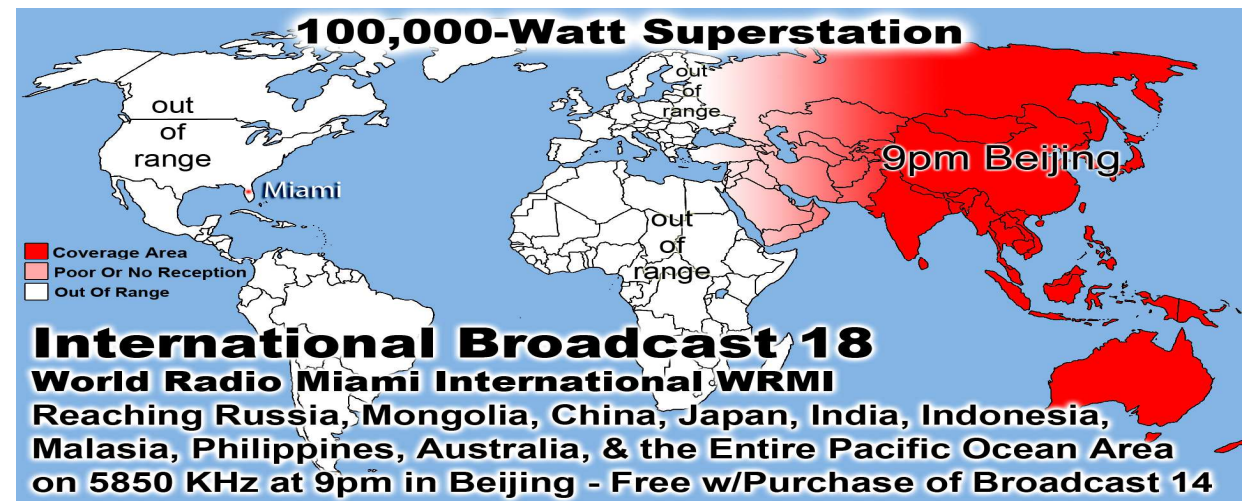

100,000-Watt Superstation

■ Coverage Area
■ Poor Or No Reception
■ Out Of Range

International Broadcast 14
World Radio Miami International WRMI
 Reaching Russia, Mongolia, China, Japan, India,
 Indonesia, Malasia, Philippines, Australia, &
 Entire Pacific Ocean on 5850 KHz at 4pm

Radio Africa Network

Three 100,000-Watt Superstations

International Broadcast 15, 16, & 17

Radio Africa West
 3pm Nigeria
Radio Africa
 4pm Swaziland
Radio Africa East
 5pm Kenya
Radio Africa South

Sponsor Paid