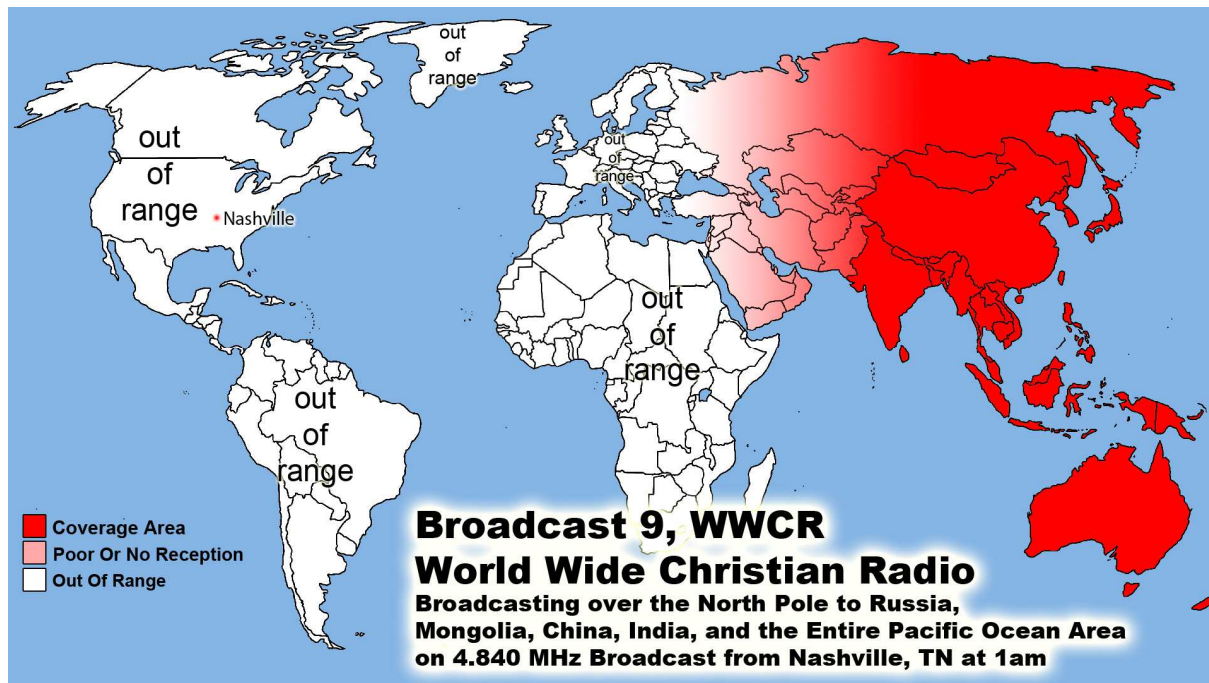

18 International Broadcast 6-5-16

Last Weeks Offering: $1,453
Last Weeks Attendance: 219+ children
Baptized this week: Desmond Walton
Baptisms @ Main Street in 2015: 47
Prayer Requests last week: 10
Websites Visited & Downloaded 15,016

Prison Chaplain: Eddie Frazier
Baptized Last Sunday: 20
Prison Baptisms 2016: 252
Prison Baptisms 2015: 793
Prison Baptisms since 1998 -
*****Over 18,000 Souls*****

Monthly Web Statistics for March 2016

Total First Time Visits 9,885	Total Hits 129,656
Total home worship sites 5,921	Average Hits Per Day 4,321
March Sermons Downloaded 16,360	Daily Sermons Downloaded 528

All 7 Billion Souls X 5 our World Wide Radio Broadcast Area

Home Worship Services - The Sun never sets on our World Wide Broadcasts
Dallas, Ft. Worth & North Texas 11 am & 5 pm 1630 AM Radio KKGW
Abilene, TX. Shaming the Change Movement @ 12 Noon - 1340 AM Radio
Nashville, Tennessee @ 11:30 am 1300 AM serving TN, KY & AL.
Searcy & Arkansas sold their station we are looking for new station
Oklahoma City & Oklahoma 11 am - Noon 960 AM Radio
-----100,000 Watt Super Stations -----

WWCR World Wide Christian Radio @ 1 AM on 4.840 MHz China & Pacific Ocean Area
WWCR .... 8 AM 15.825 MHz - N. & S. America Europe, Russia, Africa & Middle East
WRMI .... North & S. America/Canada/Mexico 5 pm Eastern 4 pm Central 5950 kHz
WRMI .... Europe/Africa/Middle East /Russia/ -2 pm Paris & 5 pm Moscow 11580 kHz
WRMI ... China, Japan, Asia & all the Pacific - Beijing China @ 4 pm & 9 pm 5850 kHz
1. Radio Africa West, 2. Radio East Africa & 3. Radio Africa 2: Broadcasting on
3 @ 100,000 Watt Super Stations 21675 kHz on 13 Meter Band @ 3pm Nigeria time or
4pm Swaziland time, 5pm Kenya time & 5pm Tanzania time .... 21 African Countries
where English is official language. With only 21.8% of the people who can read -
God Willing Coming Soon April -partially budgeted- we have a handshake agreement
with Radio Madagascar Broadcasting us to all the World from the Indian Ocean

Sick & Shut-ins: Rick/Patty Baiser, Virginia Hebert, Mary Wyatt, Claude Masters, Glenn/Marilyn Jones, Mary Trout, Shirley Patterson, Peggy Hawkins, & Maggie Pope