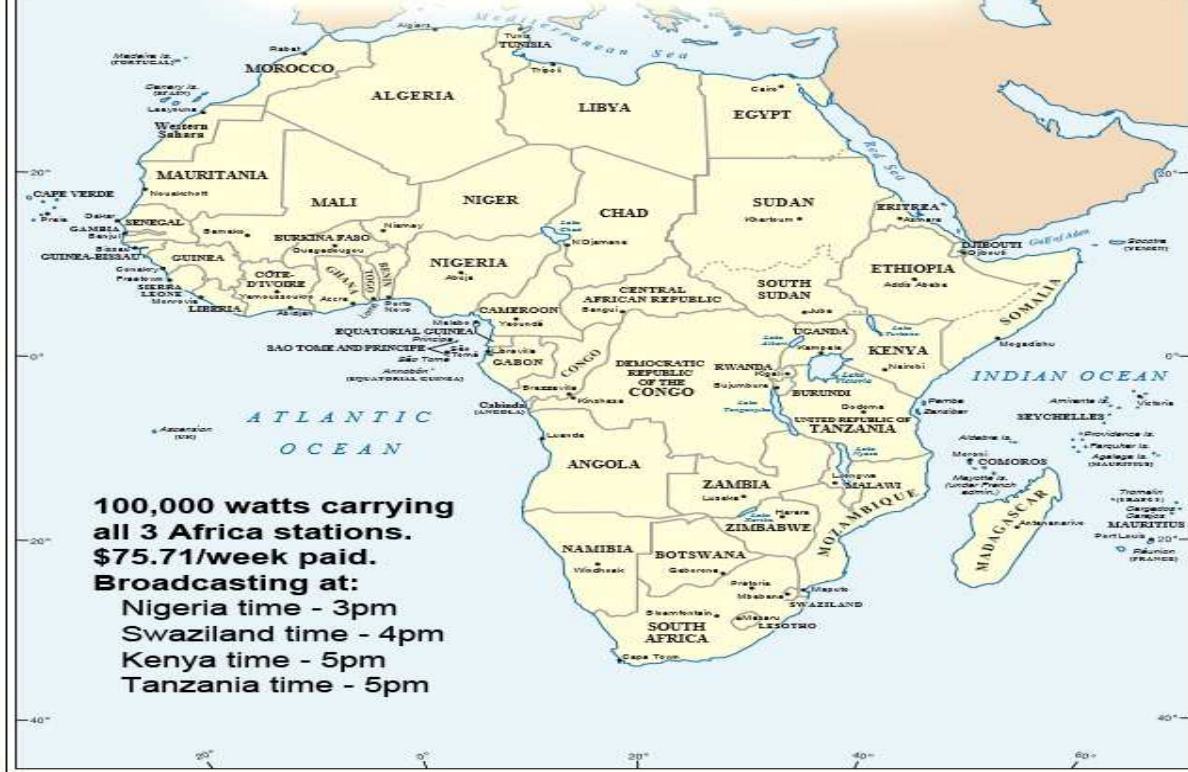

Radio Africa Network Broadcast 1, 2, & 3

Summary Mth										
Mth	Hi	Lo	Ag	St	Rs	W	Ps	Is	Is	Is
Apr	46	37	5	3139	50600	60	112	646	834	
May	44	32	2	3158	82761	98	135	128	128	
Jun	41	30	6	3156	96809	112	150	1180	1200	
Jul	48	38	6	3178	120584	161	169	178	127	
Aug	38	27	6	3148	71330	117	169	835	1169	
Nov	38	25	6	3149	61953	157	219	778	1178	
Oct	24	22	5	3148	62523	98	174	671	885	
Sept	28	15	5	2156	61953	82	161	598	889	
Aug	28	17	5	2157	50285	96	161	538	808	
Jul	28	15	4	2141	68820	80	134	492	633	
Jun	20	13	4	2140	36821	78	143	488	631	
May	25	12	4	2148	50776	72	131	414	678	
Tot				88266	1151008	1160	883	1170		

Top 38 of 77 total Countries That Came To Our Website From Our Short-Wave Radio Broadcast - How else would they know about little old Main Street??

#	Hits	Hits	Files	Files	KBytes	KBytes	Country
1	50285	38.78%	40985	41.25%	256599792	28.18%	Network (net)
2	42052	32.43%	34786	35.01%	245452706	26.95%	Commercial (com)
3	29756	22.95%	24934	25.10%	384041843	42.17%	Unresolved/Unknown
4	1974	1.52%	1867	1.88%	251307	0.03%	Brazil
5	778	0.60%	669	0.67%	323019	0.04%	Russian Federation
6	676	0.52%	498	0.50%	12202301	1.34%	Germany
7	474	0.37%	367	0.37%	282858	0.03%	European Union
8	461	0.36%	265	0.27%	11846	0.00%	Ukraine
9	384	0.30%	360	0.36%	2410817	0.26%	Non-Profit (org)
10	344	0.27%	237	0.24%	4200921	0.46%	Italy
11	192	0.15%	8	0.01%	789	0.00%	Czech Republic
12	176	0.14%	169	0.17%	12431	0.00%	Portugal
13	152	0.12%	110	0.11%	401583	0.04%	Address Routing (arpa)
14	140	0.11%	136	0.14%	129194	0.01%	Educational (edu)
15	137	0.11%	77	0.08%	9201	0.00%	Switzerland
16	137	0.11%	134	0.13%	71174	0.01%	Mexico
17	129	0.10%	125	0.13%	33149	0.00%	South Africa
18	127	0.10%	125	0.13%	301599	0.03%	Ghana
19	105	0.08%	104	0.10%	100115	0.01%	US Government (gov)
20	100	0.08%	62	0.06%	7094	0.00%	United Kingdom
21	93	0.07%	86	0.09%	19660	0.00%	US Military (mil)
22	75	0.06%	67	0.07%	423910	0.05%	Netherlands
23	66	0.05%	66	0.07%	12213	0.00%	Nigeria
24	56	0.04%	51	0.05%	6524	0.00%	India
25	55	0.04%	5	0.01%	167	0.00%	Argentina
26	54	0.04%	26	0.03%	459290	0.05%	British Indian Ocean Territory
27	50	0.04%	48	0.05%	3264	0.00%	Bermuda
28	49	0.04%	47	0.05%	3263	0.00%	Spain
29	49	0.04%	47	0.05%	3263	0.00%	Luxembourg
30	48	0.04%	48	0.05%	7001	0.00%	Australia
31	42	0.03%	42	0.04%	6604	0.00%	Cooperative Association
32	42	0.03%	39	0.04%	2238329	0.25%	Romania
33	41	0.03%	41	0.04%	62787	0.01%	American Samoa
34	38	0.03%	31	0.03%	1256	0.00%	Belgium
35	32	0.02%	30	0.03%	2364	0.00%	Canada
36	28	0.02%	15	0.02%	476	0.00%	Viet Nam
37	22	0.02%	21	0.02%	2274	0.00%	Brunei Darussalam
38	22	0.02%	17	0.02%	1069	0.00%	China

Low Kbytes means the people from those countries are downloading and printing written lessons in their own language for their Sunday School classes and worship services just like we have hoped and prayed they would use them. WE HAVE NEVER HAD OVER 72 COUNTRIES BLESS GOD FOR THE INCREASE!