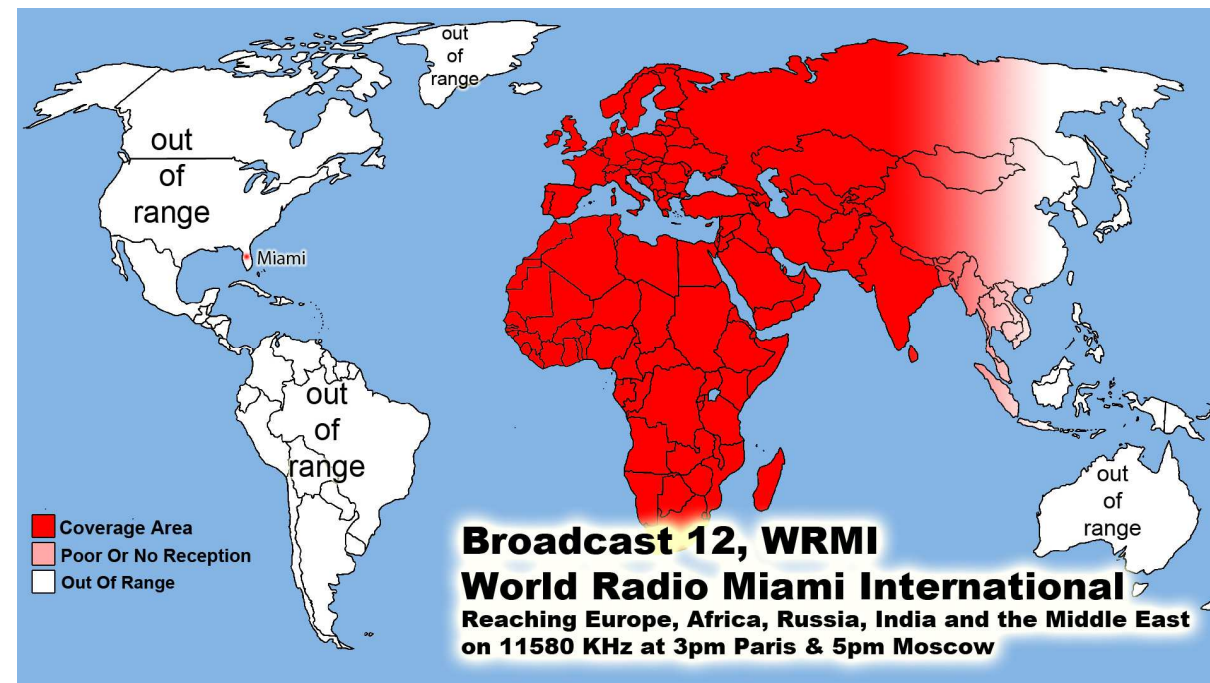

Any brethren in local hospitals who give Church of Christ as their religious preference upon admission, Lifeline Chaplaincy visits those patients on a regular basis offering spiritual support, encouragement. Call Lifeline at 214-678-0303 & give them the name of someone to visit.