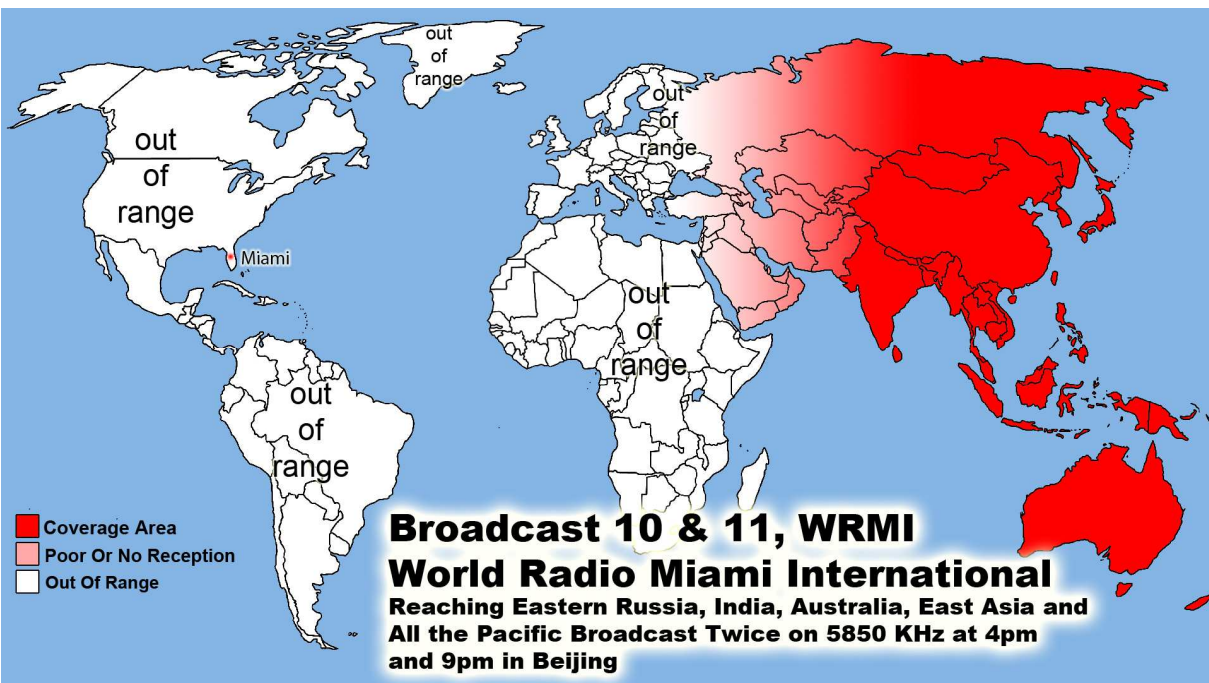

18 International Broadcast 6-5-16

Last Weeks Offering: $1,453
Last Weeks Attendance: 219+ children
Baptized this week: Desmond Walton
Baptisms @ Main Street in 2015: 47
Prayer Requests last week: 10
Websites Visited & Downloaded 15,016

Prison Chaplain: Eddie Frazier
Baptized Last Sunday: 20
Prison Baptisms 2016: 252
Prison Baptisms 2015: 793
Prison Baptisms since 1998 -
*****Over 18,000 Souls*****

Monthly Web Statistics for March 2016

Total First Time Visits 9,885	Total Hits 129,656
Total home worship sites 5,921	Average Hits Per Day 4,321
March Sermons Downloaded 16,360	Daily Sermons Downloaded 528

All 7 Billion Souls X 5 our World Wide Radio Broadcast Area

Home Worship Services - The Sun never sets on our World Wide Broadcasts
Dallas, Ft. Worth & North Texas 11 am & 5 pm 1630 AM Radio KKGW
Abilene, TX. Shaming the Change Movement @ 12 Noon - 1340 AM Radio
Nashville, Tennessee @ 11:30 am 1300 AM serving TN, KY & AL.
Searcy & Arkansas sold their station we are looking for new station
Oklahoma City & Oklahoma 11 am - Noon 960 AM Radio
-----100,000 Watt Super Stations -----

WWCR World Wide Christian Radio @ 1 AM on 4.840 MHz China & Pacific Ocean Area
WWCR .... 8 AM 15.825 MHz - N. & S. America Europe, Russia, Africa & Middle East
WRMI .... North & S. America/Canada/Mexico 5 pm Eastern 4 pm Central 5950 kHz
WRMI .... Europe/Africa/Middle East /Russia/ -2 pm Paris & 5 pm Moscow 11580 kHz
WRMI ... China, Japan, Asia & all the Pacific - Beijing China @ 4 pm & 9 pm 5850 kHz
1. Radio Africa West, 2. Radio East Africa & 3. Radio Africa 2: Broadcasting on
3 @ 100,000 Watt Super Stations 21675 kHz on 13 Meter Band @ 3pm Nigeria time or
4pm Swaziland time, 5pm Kenya time & 5pm Tanzania time .... 21 African Countries
where English is official language. With only 21.8% of the people who can read -
God Willing Coming Soon April -partially budgeted- we have a handshake agreement
with Radio Madagascar Broadcasting us to all the World from the Indian Ocean

Sick & Shut-ins: Rick/Patty Baiser, Virginia Hebert, Mary Wyatt, Claude Masters, Glenn/Marilyn Jones, Mary Trout, Shirley Patterson, Peggy Hawkins, & Maggie Pope