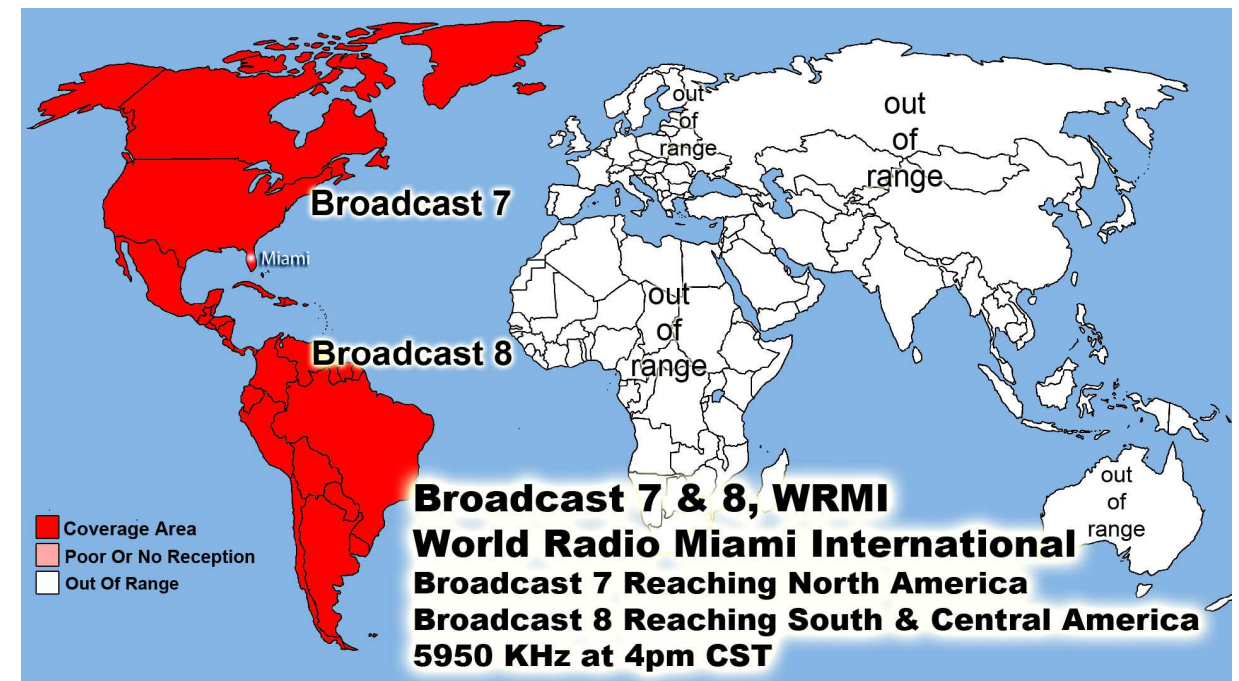

Counter Punch the Devil - Radio Double Down

December 6, 2016 was to be a happy day ... for that Sunday the new super stations: the 3 Radio Africa Network stations, plus WRMI Miami broadcasting to Europe, Russia, Middle East N. Africa, the North & South America broadcast and the 2 Russia, China & all the Pacific Broadcasts, were to begin ... 8 more International Broadcasts to go with the 4 National and 2 International Broadcasts we already had .... what could "SLEW-FOOT" possibly do to foul up such a wonderful day with such blessings from the Lord on December 6th 2016?

At 6 am I found Ginger unconscious, called 911 and she was rushed by ambulance to Baylor where in spite of my warnings and providing her insulin myself, they allowed her to lapse into a diabetic coma while I was at Church preaching the Gospel to the whole wide world twice ...

Furthermore, when I arrived at Church in the nick of time to preach, @ 11 am I was informed RATS had chewed the microphone and speaker system wires in two and we had no sound system .... Well that was no problem, for being experienced in preaching I knew to preach to the back row and not the microphone anyway so I just preached loud enough for everybody to hear me and thanks to God the lapel microphone broadcast to our CD recorder and we got the CD for the Up and coming Radio Broadcast which is what the Devil was after. In the first place After worship I was informed that RATS had run AMUCK in our food storage and supplies and had destroyed over $2,000 in supplies. RATS are filthy creatures, they urinate when they run and the urine had run down into the boxes of 1,000 spoons, cups, plates, bowls and such. My heart was breaking as we threw away in the dumpster all those hard bought supplies ... but SLEW FOOT was not through with us yet ...