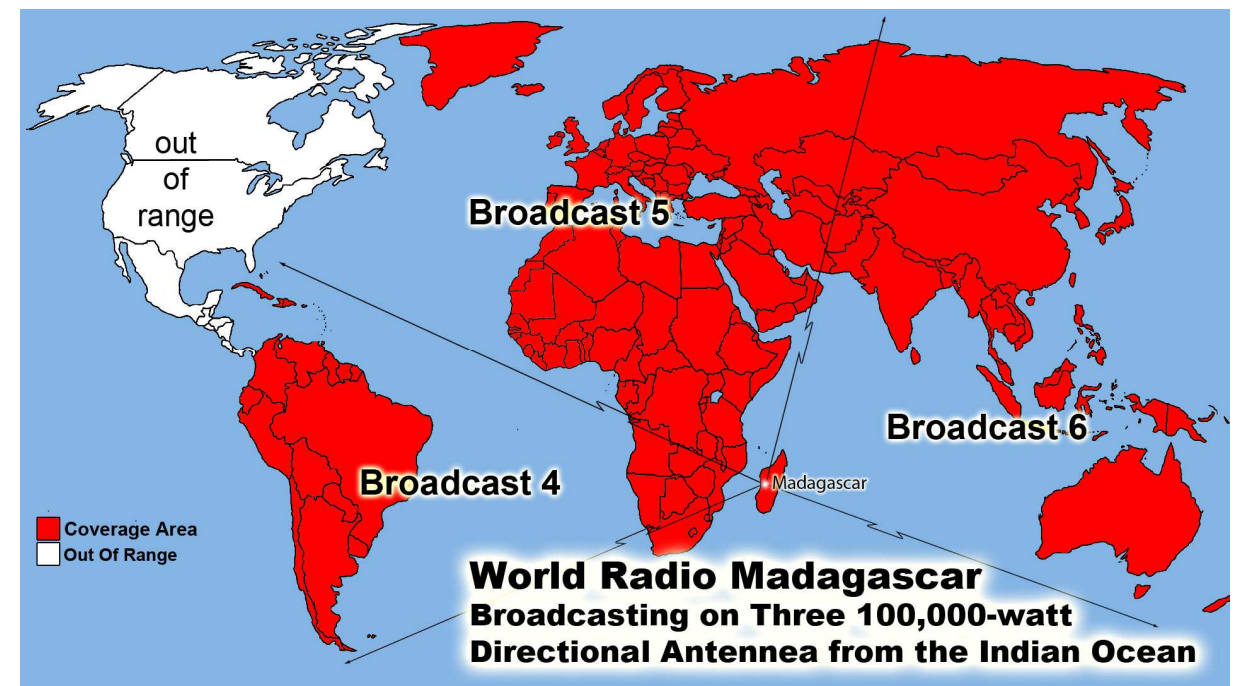

This week I approached Pan American Broadcasting about Doubling Down with them and going from 8 International Broadcasts with them to 16 International Broadcasts at a reduced Price. Our Broadcasts reach Europe, Russia, Africa, Middle East, China, India and the Pacific in the afternoon the 8 New broadcasts will reach all those areas of the world in the morning. It's all paid for but $300 a month. Do you think there is a face card under one of those Aces? The Victory is WON. +T+

We have done so much, for so long, with so little, we are now fully qualified to do anything with nothing. That is what faith is ...