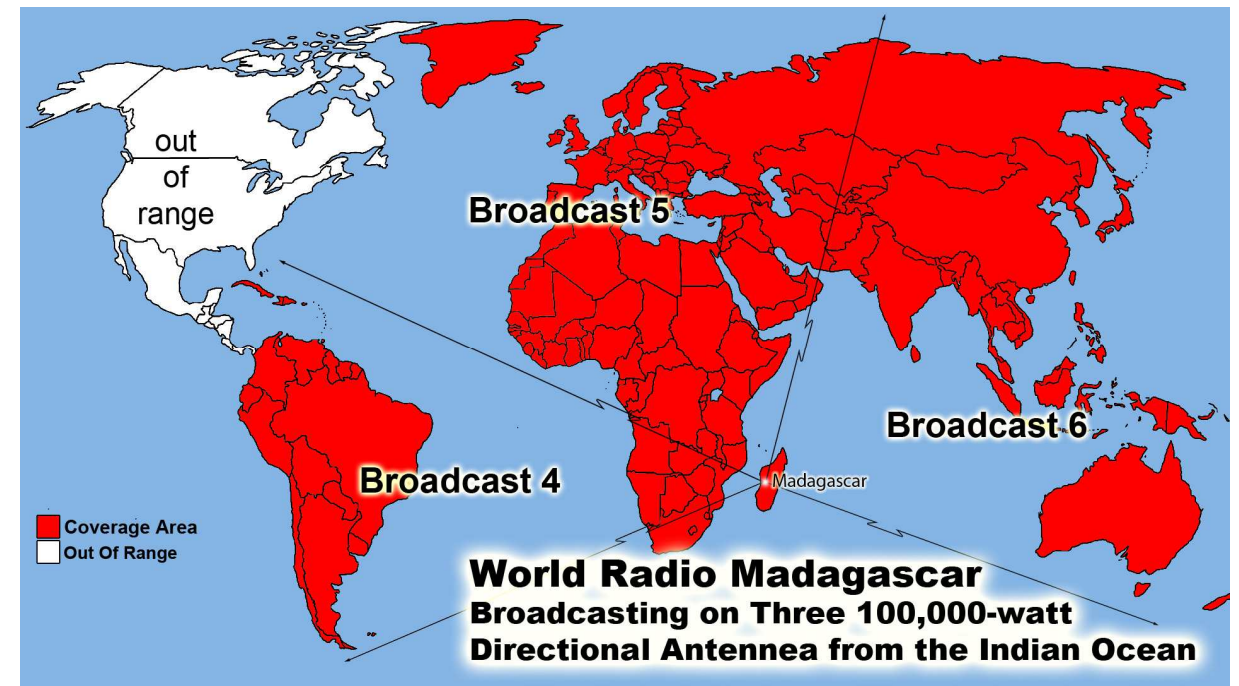

To house of High Priest as Sanhedrin is convened; Peter betrays Jesus

Friday The Trials of Jesus Christ

March 25 First trial, before Ciaphus Annas [nighttime hours]; Annas is looking for an accusation, Sanhedrin at High Priestly villa

Second [and primary] trial before Sanhedrin, Jesus is condemned, misused

Third trial, immediately at dawn [meanwhile, Peter denies Jesus a third time; Jesus looks upon him];

the condemnation repeated, then Jesus taken to Romans

Fourth trial before Pilate [till "beginning at Galilee"]

Fifth trial before Herod [looks for miracle]

6th trial before Pilate

Jesus is scourged; the city cries, "Crucify Him or we will tell Rome!"

Jesus is finally turned over to be crucified

Jesus mocked (Roman soldiers); crown of thorns

Judas hangs himself

Jesus bears His cross to gate on north of city and is crucified around 9 am

Jesus' Seven Sayings from the Cross

"Father, forgive them..."

"Today...with me in paradise"

"Woman, behold thy son..." [darkness: noon – 3 pm]

"My God, My God..."

"I thirst"

"It is finished"

"Into Thy hands..."

The Death of the God-Man

About 3 pm; veil torn, rocks rent; some graves opened and people rise [to mortality] and go into the city

Jesus' side pierced

Matthew 26:1, Mark 14:53

Passover lambs slain in temple

Luke 22:54, John 18:13

Jesus buried by sundown

March 26 Jews request, & Pilate grants a guard and sets a seal on the tomb of Jesus Matthew 27:66

***We have done so much, for so long, with so little, we are now fully qualified to do anything with nothing.
That is what faith is ...***