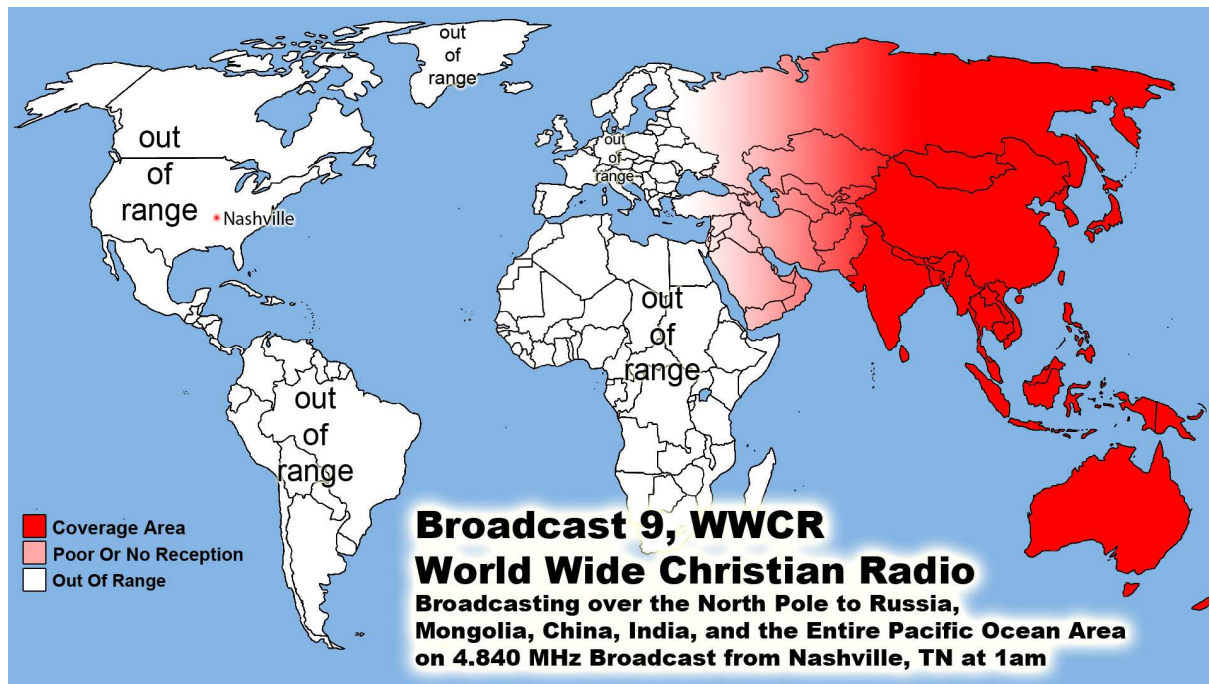

Welcome Shawnee Trail Brethren

Last Weeks Offering: $1,453
Last Weeks Attendance: 219+ children
Baptized this week:
Baptisms @ Main Street in 2015: 46
Prayer Requests last week: 10
Websites Visited & Downloaded 15,016

Prison Chaplain: Eddie Frazier
Baptized Last Sunday: 108
Prison Baptisms 2016: 232
Prison Baptisms 2015: 793
Prison Baptisms since 1998 -
*****Over 18,000 Souls*****

Monthly Web Statistics for March 2016

Total First Time Visits 9,885	Total Hits 129,656
Total home worship sites 5,921	Average Hits Per Day 4,321
March Sermons Downloaded 16,360	Daily Sermons Downloaded 528

All 7 Billion Souls X 5 our World Wide Radio Broadcast Area

Home Worship Services - The Sun never sets on our World Wide Broadcasts
Dallas, Ft. Worth & North Texas 11 am & 5 pm 1630 AM Radio KKGW
Abilene, TX. Shaming the Change Movement @ 12 Noon - 1340 AM Radio
Nashville, Tennessee @ 11:30 am 1300 AM serving TN, KY & AL.
Searcy & Arkansas sold their station we are looking for new station
Oklahoma City & Oklahoma 11 am - Noon 960 AM Radio
-----100,000 Watt Super Stations -----

WWCR World Wide Christian Radio @ 1 AM on 4.840 MHz China & Pacific Ocean Area
WWCR .... 8 AM 15.825 MHz - N. & S. America Europe, Russia, Africa & Middle East
WRMI .... North & S. America/Canada/Mexico 5 pm Eastern 4 pm Central 5950 kHz
WRMI .... Europe/Africa/Middle East /Russia/ -2 pm Paris & 5 pm Moscow 11580 kHz
WRMI ... China, Japan, Asia & all the Pacific - Beijing China @ 4 pm & 9 pm 5850 kHz
1. Radio Africa West, 2. Radio East Africa & 3. Radio Africa 2: Broadcasting on
3 @ 100,000 Watt Super Stations 21675 kHz on 13 Meter Band @ 3pm Nigeria time or
4pm Swaziland time, 5pm Kenya time & 5pm Tanzania time .... 21 African Countries
where English is official language. With only 21.8% of the people who can read -
God Willing Coming Soon April -partially budgeted- we have a handshake agreement
with Radio Madagascar Broadcasting us to all the World from the Indian Ocean

Sick & Shut-ins: Rick/Patty Baiser, Virginia Hebert, Mary Wyatt, Claude Masters, Glenn/Marilyn Jones, Mary Trout, Shirley Patterson, Peggy Hawkins, & Maggie Pope