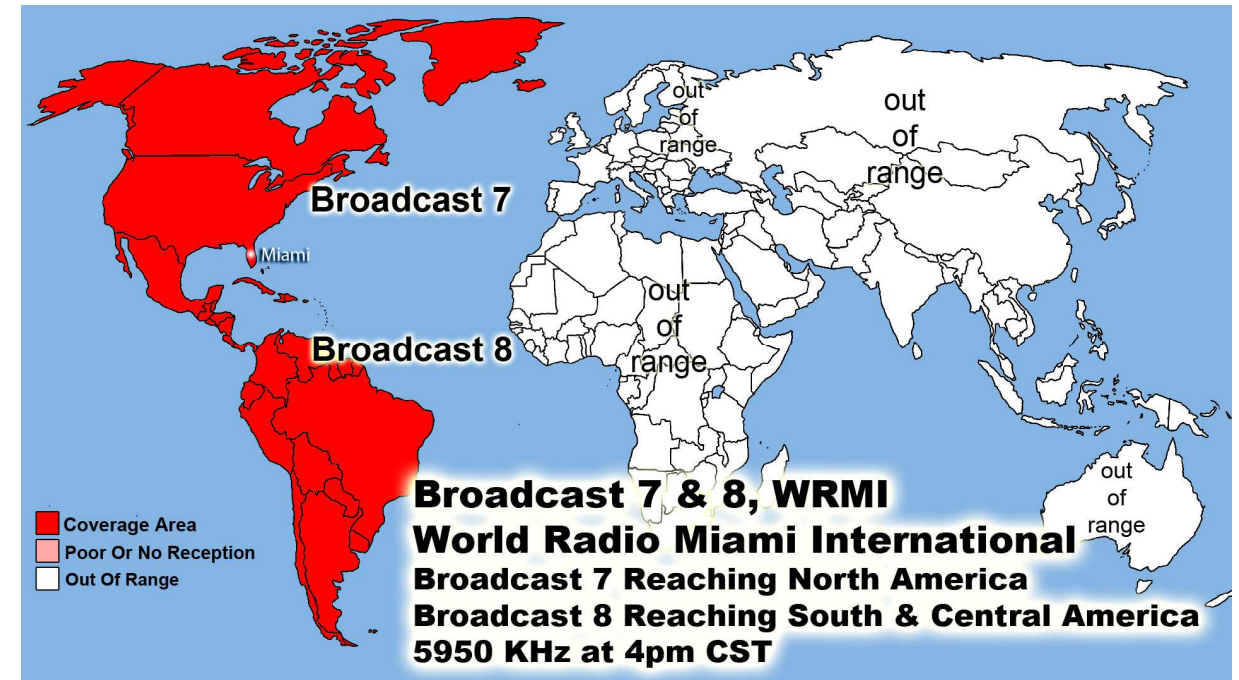

The Trials & Crucifixion of Jesus in Order

Betrayal by Judas; arrest by Sanhedrin

To house of High Priest as Sanhedrin is convened; Peter betrays Jesus

Friday The Trials of Jesus Christ

March 25 First trial, before Ciaphus Annas [nighttime hours]; Annas is looking for an accusation, Sanhedrin at High Priestly villa

Second [and primary] trial before Sanhedrin, Jesus is condemned, misused

Third trial, immediately at dawn [meanwhile, Peter denies Jesus a third time; Jesus looks upon him];

the condemnation repeated, then Jesus taken to Romans

Fourth trial before Pilate [till "beginning at Galilee"]

Fifth trial before Herod [looks for miracle]

6th trial before Pilate

Jesus is scourged; the city cries, "Crucify Him or we will tell Rome!"

Jesus is finally turned over to be crucified

Jesus mocked (Roman soldiers); crown of thorns

Judas hangs himself

Jesus bears His cross to gate on north of city and is crucified around 9 am

Jesus' Seven Sayings from the Cross

"Father, forgive them..."

"Today...with me in paradise"

"Woman, behold thy son..." [darkness: noon – 3 pm]

"My God, My God..."

"I thirst"

"It is finished"

"Into Thy hands..."

The Death of the God-Man

About 3 pm; veil torn, rocks rent; some graves opened and people rise [to mortality] and go into the city

Jesus' side pierced

Matthew 26:1, Mark 14:53

Passover lambs slain in temple

Luke 22:54, John 18:13

Jesus buried by sundown

March 26 Jews request, & Pilate grants a guard and sets a seal on the tomb of Jesus Matthew 27:66

***We have done so much, for so long, with so little, we are now fully qualified to do anything with nothing.
That is what faith is ...***