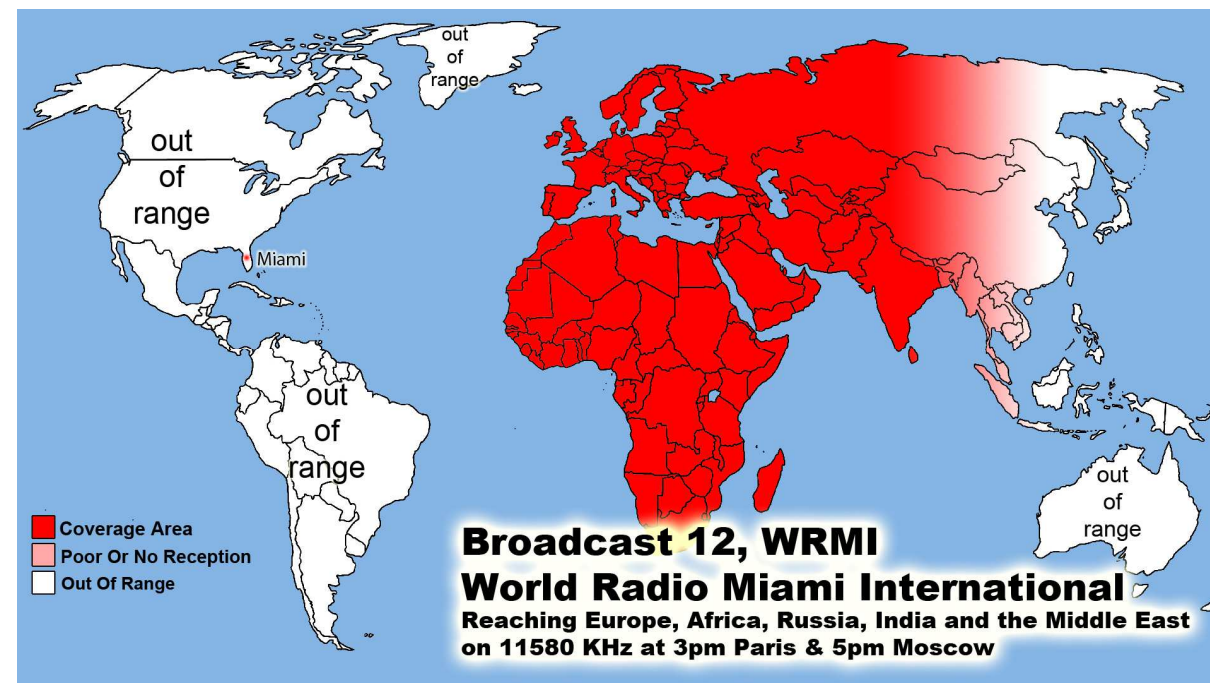

Any brethren in local hospitals who give Church of Christ as their religious preference upon admission, Lifeline Chaplaincy visits those patients on a regular basis offering spiritual support, encouragement. Call Lifeline at 214-678-0303 & give them the name of someone to visit.

****The Next LADIES DAY is on June 11th.**** If You Can't Bring Food, Please Just Bring Yourself!! Call Vickie Williams w/Questions 214-821-2123