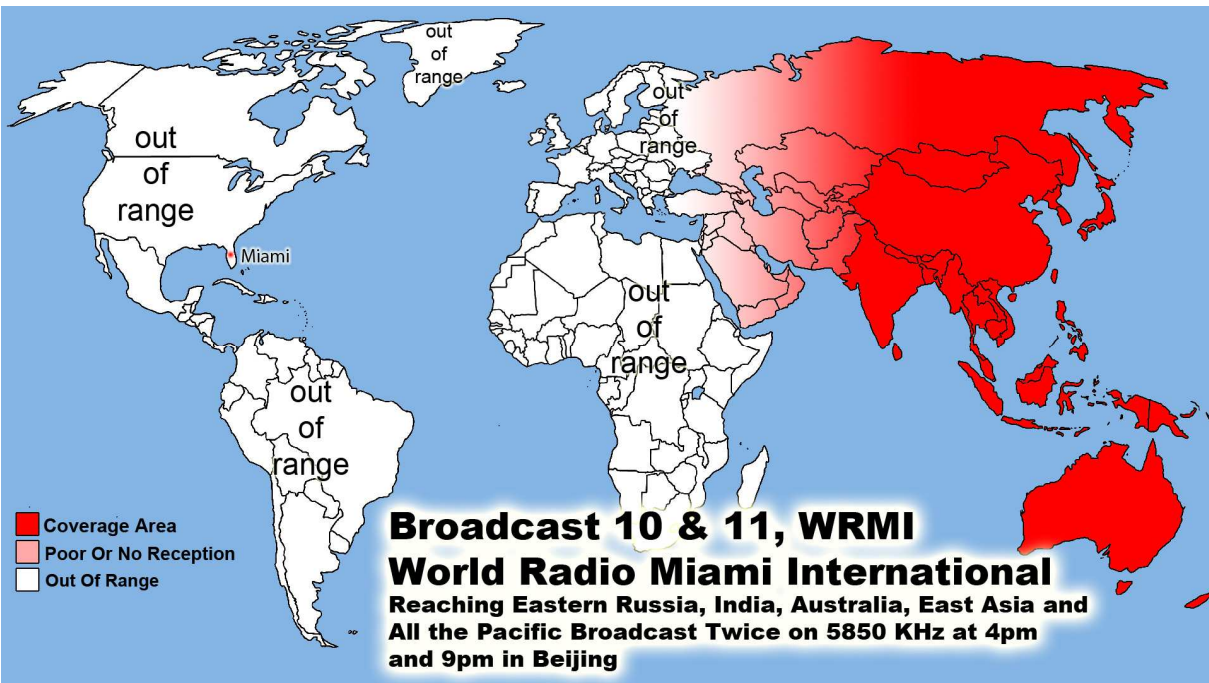

Welcome Shawnee Trail Brethren

Last Weeks Offering: $1,453
Last Weeks Attendance: 219+ children
Baptized this week:
Baptisms @ Main Street in 2015: 46
Prayer Requests last week: 10
Websites Visited & Downloaded 15,016

Prison Chaplain: Eddie Frazier
Baptized Last Sunday: 108
Prison Baptisms 2016: 232
Prison Baptisms 2015: 793
Prison Baptisms since 1998 -
*****Over 18,000 Souls*****

Monthly Web Statistics for March 2016

Total First Time Visits 9,885	Total Hits 129,656
Total home worship sites 5,921	Average Hits Per Day 4,321
March Sermons Downloaded 16,360	Daily Sermons Downloaded 528

All 7 Billion Souls X 5 our World Wide Radio Broadcast Area

Home Worship Services - The Sun never sets on our World Wide Broadcasts
Dallas, Ft. Worth & North Texas 11 am & 5 pm 1630 AM Radio KKGW
Abilene, TX. Shaming the Change Movement @ 12 Noon - 1340 AM Radio
Nashville, Tennessee @ 11:30 am 1300 AM serving TN, KY & AL.
Searcy & Arkansas sold their station we are looking for new station
Oklahoma City & Oklahoma 11 am - Noon 960 AM Radio
-----100,000 Watt Super Stations -----

WWCR World Wide Christian Radio @ 1 AM on 4.840 MHz China & Pacific Ocean Area
WWCR .... 8 AM 15.825 MHz - N. & S. America Europe, Russia, Africa & Middle East
WRMI .... North & S. America/Canada/Mexico 5 pm Eastern 4 pm Central 5950 kHz
WRMI .... Europe/Africa/Middle East /Russia/ -2 pm Paris & 5 pm Moscow 11580 kHz
WRMI ... China, Japan, Asia & all the Pacific - Beijing China @ 4 pm & 9 pm 5850 kHz
1. Radio Africa West, 2. Radio East Africa & 3. Radio Africa 2: Broadcasting on
3 @ 100,000 Watt Super Stations 21675 kHz on 13 Meter Band @ 3pm Nigeria time or
4pm Swaziland time, 5pm Kenya time & 5pm Tanzania time .... 21 African Countries
where English is official language. With only 21.8% of the people who can read -
God Willing Coming Soon April -partially budgeted- we have a handshake agreement
with Radio Madagascar Broadcasting us to all the World from the Indian Ocean

Sick & Shut-ins: Rick/Patty Baiser, Virginia Hebert, Mary Wyatt, Claude Masters, Glenn/Marilyn Jones, Mary Trout, Shirley Patterson, Peggy Hawkins, & Maggie Pope