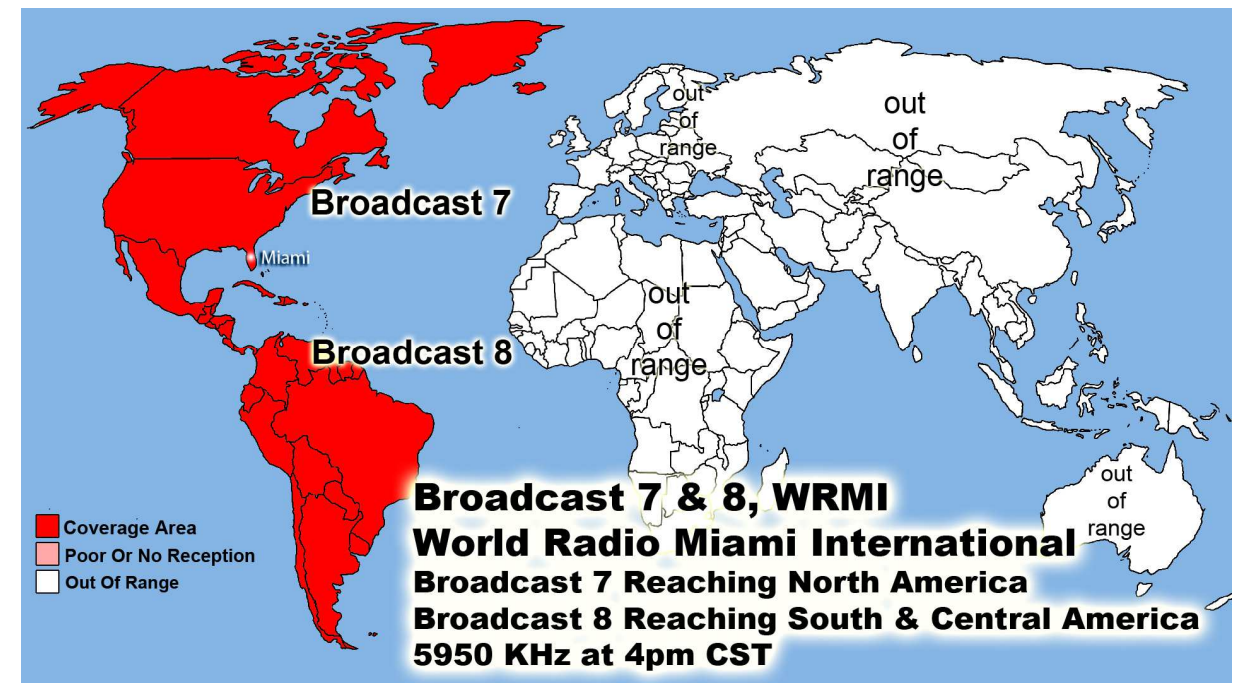

Sunday	Jesus' triumphant entrance into Jerusalem	Matthew 21:1
March 20	Spends the night in Bethany	Mark 11:1, Luke 19:29, John 12:12
Monday	Leaves Bethany	
March 21	Curses the fig tree on the way into the city	Matthew 21:12, Mark 11:22
	Weeps over Jerusalem	Luke 19:45
	Cleanses the temple for the second time in His ministry	
	Late in day, looks into the Temple, then leaves the city	
	Spends the night in Bethany	
Tuesday	Leaves Bethany	
March 22	Finds the fig tree withered; teaches on faith	Matthew 21:20, Mark 11:20, Luke 20:36
	Possesses the temple and its precincts; confounds and pronounces woes upon His enemies	
	Leaves city; Olivet Discourse on way back to Bethany	
	Judas bargains with Sanhedrin to betray Jesus	John 12:20
	Spends the night in Bethany	
March 23	Wednesday Silent Day	No record in the Gospels
Thursday	Peter and John sent to make preparation for Passover meal	
March 24	After sunset, eats meal with the twelve; washes disciples; Judas departs	Matthew 26:1, Mark 14:1, Luke 22:1
	Lord's Supper instituted	
	To Garden of Gethsemane; Jesus' agony	
	Betrayal by Judas; arrest by Sanhedrin	
	To house of High Priest as Sanhedrin is convened; Peter betrays Jesus	
Friday	The Trials of Jesus Christ	
March 25	First trial, before Annas [nighttime hours]; Annas is looking for an accusation, Sanhedrin at High Priestly villa	
	Second [and primary] trial before Sanhedrin, Jesus is condemned, misused	
	Third trial, immediately at dawn [meanwhile, Peter denies Jesus a third time; Jesus looks upon him];	
	the condemnation repeated, then Jesus taken to Romans	
	Fourth trial before Pilate [till "beginning at Galilee"]	
	Fifth trial before Herod [looks for miracle]	
	6th trial before Pilate	
	Jesus is scourged; the city cries, "Crucify Him or we will tell Rome!"	
	Jesus is finally turned over to be crucified	
	Jesus mocked (Roman soldiers); crown of thorns	
	Judas hangs himself	
	Jesus bears His cross to gate on north of city and is crucified around 9 am	
	Jesus' Seven Sayings from the Cross	
	"Father, forgive them..."	
	"Today...with me in paradise"	
	"Woman, behold thy son..." [darkness: noon – 3 pm]	
	"My God, My God..."	
	"I thirst"	
	"It is finished"	
	"Into Thy hands..."	
	The Death of the God-Man	
	About 3 pm; veil torn, rocks rent; some graves opened and people rise [to mortality] and go into the city	
	Jesus' side pierced	Matthew 26:1, Mark 14:53
	Passover lambs slain in temple	Luke 22:54, John 18:13
	Jesus buried by sundown	
Saturday		
March 26	Jews request, & Pilate grants a guard and sets a seal on the tomb of Jesus	Matthew 27:66
Sunday		
March 27	Jesus Christ rises from the dead (before dawn) and makes five appearances on the day of His rising:	
1.	To Mary Magdalene [given a message to the disciples]	
2.	To the other women who come to the tomb [intending to complete the burial preparation of His body]	
3.	To two disciples on the Road to Emmaus	
4.	To Simon Peter [nowhere recorded, but alluded to in Luke 24:33 and 1 Corinthians 1:5]	
5.	To the astonished disciples [Thomas is absent]	Matthew 28:1, Mark 16:1, Luke 24:1, John 20:1