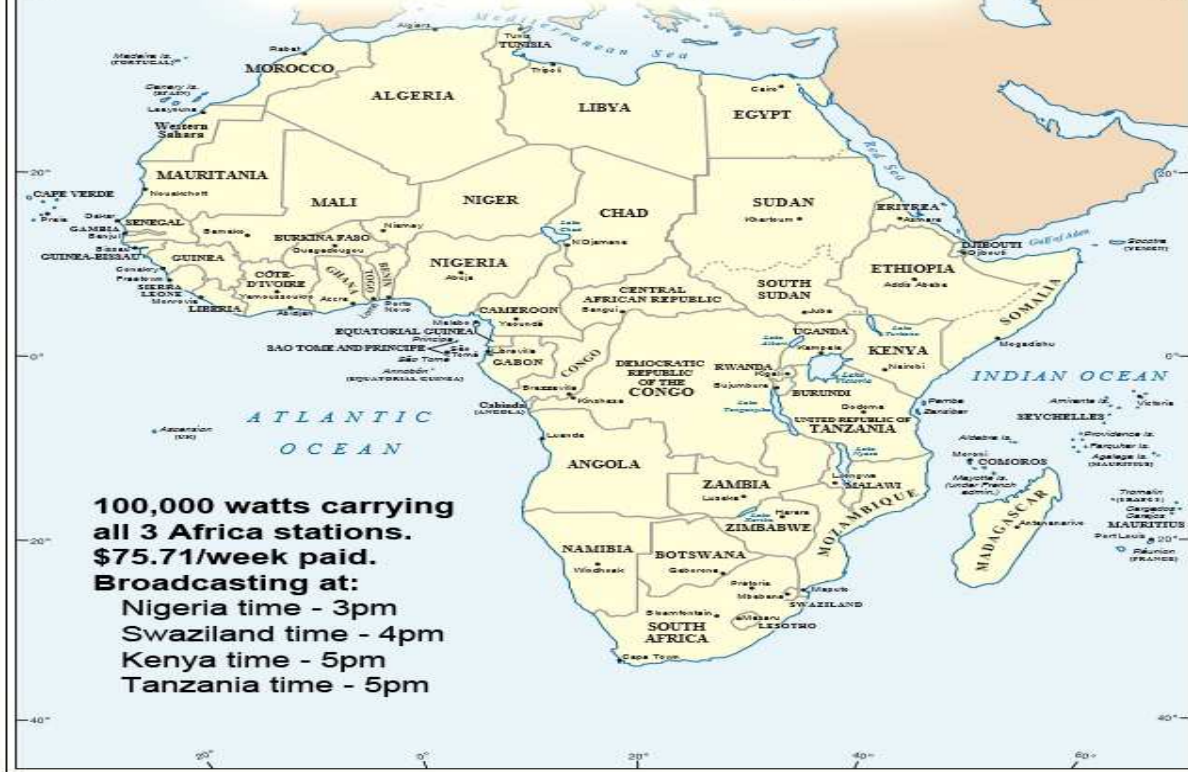

Radio Africa Network Broadcast 1, 2, & 3

Day	By	Miles
1	5	33
2	5	35
3	6	38
4	6	37
5	6	34
6	6	34
7	6	34
8	6	34
9	6	34
10	6	34
11	6	34
12	6	34
13	6	34
14	6	34
15	6	34
16	6	34
17	6	34
18	6	34
19	6	34
20	6	34
21	6	34
22	6	34
23	6	34
24	6	34
25	6	34
26	6	34
27	6	34
28	6	34
29	6	34
30	6	34
31	6	34
32	6	34
33	6	34
34	6	34
35	6	34
36	6	34
37	6	34
38	6	34

Top 38 of 77 total Countries That Came To Our Website From Our Short-Wave Radio Broadcast - How else would they know about little old Main Street??

#	Hits	Hits	Files	Files	KBytes	KBytes	Country
1	50285	38.78%	40985	41.25%	256599792	28.18%	Network (net)
2	42052	32.43%	34786	35.01%	245452706	26.95%	Commercial (com)
3	29756	22.95%	24934	25.10%	384041843	42.17%	Unresolved/Unknown
4	1974	1.52%	1867	1.88%	251307	0.03%	Brazil
5	778	0.60%	669	0.67%	323019	0.04%	Russian Federation
6	676	0.52%	498	0.50%	12202301	1.34%	Germany
7	474	0.37%	367	0.37%	282858	0.03%	European Union
8	461	0.36%	265	0.27%	11846	0.00%	Ukraine
9	384	0.30%	360	0.36%	2410817	0.26%	Non-Profit (org)
10	344	0.27%	237	0.24%	4200921	0.46%	Italy
11	192	0.15%	8	0.01%	789	0.00%	Czech Republic
12	176	0.14%	169	0.17%	12431	0.00%	Portugal
13	152	0.12%	110	0.11%	401583	0.04%	Address Routing (arpa)
14	140	0.11%	136	0.14%	129194	0.01%	Educational (edu)
15	137	0.11%	77	0.08%	9201	0.00%	Switzerland
16	137	0.11%	134	0.13%	71174	0.01%	Mexico
17	129	0.10%	125	0.13%	33149	0.00%	South Africa
18	127	0.10%	125	0.13%	301599	0.03%	Ghana
19	105	0.08%	104	0.10%	100115	0.01%	US Government (gov)
20	100	0.08%	62	0.06%	7094	0.00%	United Kingdom
21	93	0.07%	86	0.09%	19660	0.00%	US Military (mil)
22	75	0.06%	67	0.07%	423910	0.05%	Netherlands
23	66	0.05%	66	0.07%	12213	0.00%	Nigeria
24	56	0.04%	51	0.05%	6524	0.00%	India
25	55	0.04%	5	0.01%	167	0.00%	Argentina
26	54	0.04%	26	0.03%	459290	0.05%	British Indian Ocean Territory
27	50	0.04%	48	0.05%	3264	0.00%	Bermuda
28	49	0.04%	47	0.05%	3263	0.00%	Spain
29	49	0.04%	47	0.05%	3263	0.00%	Luxembourg
30	48	0.04%	48	0.05%	7001	0.00%	Australia
31	42	0.03%	42	0.04%	6604	0.00%	Cooperative Association
32	42	0.03%	39	0.04%	2238329	0.25%	Romania
33	41	0.03%	41	0.04%	62787	0.01%	American Samoa
34	38	0.03%	31	0.03%	1256	0.00%	Belgium
35	32	0.02%	30	0.03%	2364	0.00%	Canada
36	28	0.02%	15	0.02%	476	0.00%	Viet Nam
37	22	0.02%	21	0.02%	2274	0.00%	Brunei Darussalam
38	22	0.02%	17	0.02%	1069	0.00%	China

Low Kbytes means the people from those countries are downloading and printing written lessons in their own language for their Sunday School classes and worship services just like we have hoped and prayed they would use them. WE HAVE NEVER HAD OVER 72 COUNTRIES BLESS GOD FOR THE INCREASE!