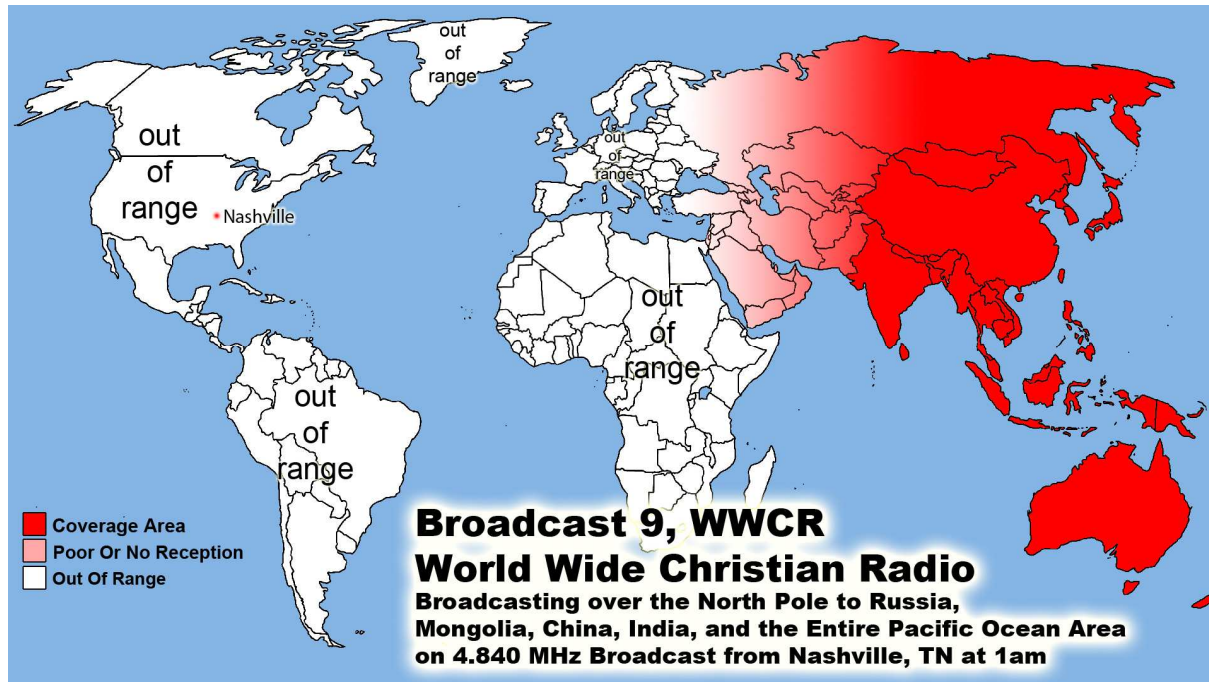

Welcome Walnut Hill Brethren

Last Weeks Offering: $2,458
Last Weeks Attendance: 219+ children
Baptized this week:
Baptisms @ Main Street in 2015: 46
Prayer Requests last week: 10
Websites Visited & Downloaded 15,016

Prison Chaplain: Eddie Frazier
Baptized Last Sunday: 10
Prison Baptisms 2016: 204
Prison Baptisms 2015: 793
Prison Baptisms since 1998 -
*****Over 18,000 Souls*****

Monthly Web Statistics for March 2016

Total First Time Visits 9885	Total Hits 129,656
Total home worship sites 5,921	Average Hits Per Day 4,321
March Sermons Downloaded 16,360	Daily Sermons Downloaded 528

All 7 Billion Souls X 5 our World Wide Radio Broadcast Area

Home Worship Services - The Sun never sets on our World Wide Broadcasts
Dallas, Ft. Worth & North Texas 11 am & 5 pm 1630 AM Radio KKGW
Abilene, TX. Shaming the Change Movement @ 12 Noon - 1340 AM Radio
Nashville, Tennessee @ 11:30 am 1300 AM serving TN, KY & AL.
Searcy & Arkansas sold their station we are looking for new station
Oklahoma City & Oklahoma 11 am - Noon 960 AM Radio
-----100,000 Watt Super Stations -----

WWCR World Wide Christian Radio @ 1 AM on 4.840 MHz China & Pacific Ocean Area
WWCR .... 8 AM 15.825 MHz - N. & S. America Europe, Russia, Africa & Middle East
WRMI .... North & S. America/Canada/Mexico 5 pm Eastern 4 pm Central 5950 kHz
WRMI .... Europe/Africa/Middle East /Russia/ -3 pm Paris & 5 pm Moscow 11580 kHz
WRMI ... China, Japan, Asia & all the Pacific - Beijing China @ 4 pm & 9 pm 5850 kHz
1. Radio Africa West, 2. Radio East Africa & 3. Radio Africa 2: Broadcasting on
3 @ 100,000 Watt Super Stations 21675 kHz on 13 Meter Band @ 3pm Nigeria time or
4pm Swaziland time, 5pm Kenya time & 5pm Tanzania time .... 21 African Countries
where English is official language. With only 21.8% of the people who can read -
God Willing Coming Soon April -partially budgeted- we have a handshake agreement
with Radio Madagascar Broadcasting us to all the World from the Indian Ocean