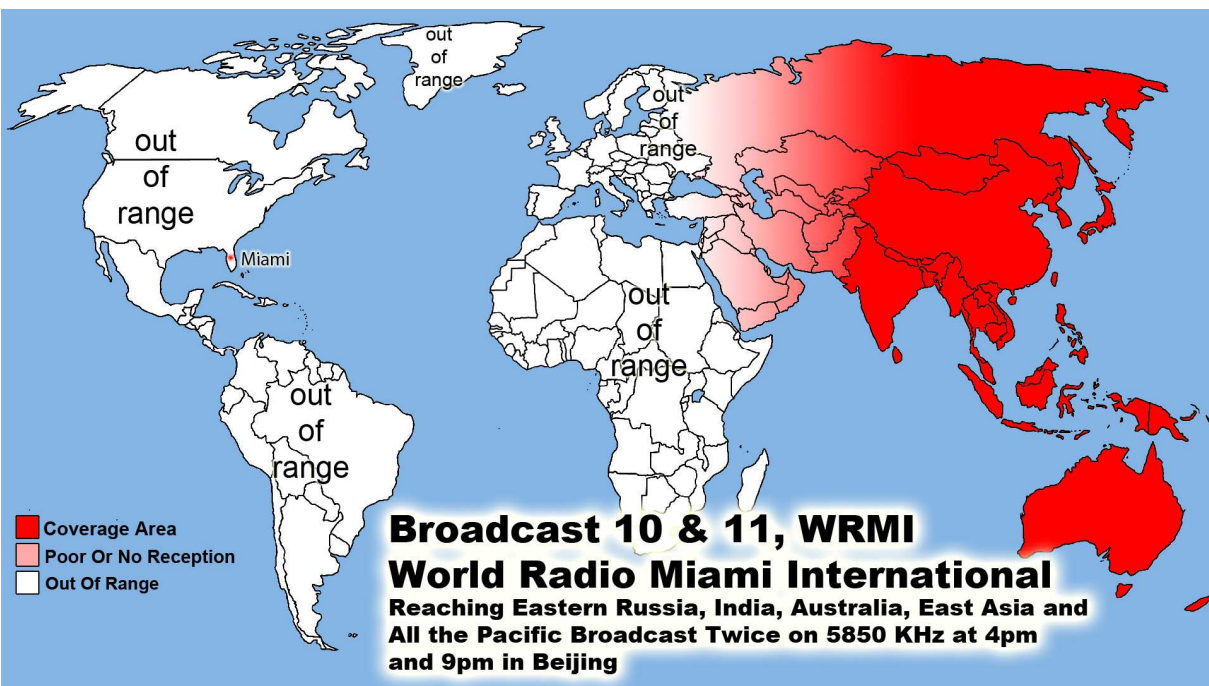

WWCR World Wide Christian Radio @ 1 AM on 4.840 MHz China & Pacific Ocean Area
WWCR 8 AM 15.825 MHz - N. & S. America Europe, Russia, Africa & Middle East
WRMI North & S. America/Canada/Mexico 5 pm Eastern 4 pm Central 5950 kHz
WRMI Europe/Africa/Middle East /Russia/ -3 pm Paris & 5 pm Moscow 11580 kHz
WRMI ... China, Japan, Asia & all the Pacific - Beijing China @ 4 pm & 9 pm 5850 kHz
1. Radio Africa West, 2. Radio East Africa & 3. Radio Africa 2: Broadcasting on
3 @ 100,000 Watt Super Stations 21675 kHz on 13 Meter Band @ 3pm Nigeria time or
4pm Swaziland time, 5pm Kenya time & 5pm Tanzania time 21 African Countries
where English is official language. With only 21.8% of the people who can read -
God Willing Coming Soon April -partially budgeted- we have a handshake agreement
with Radio Madagascar Broadcasting us to all the World from the Indian Ocean