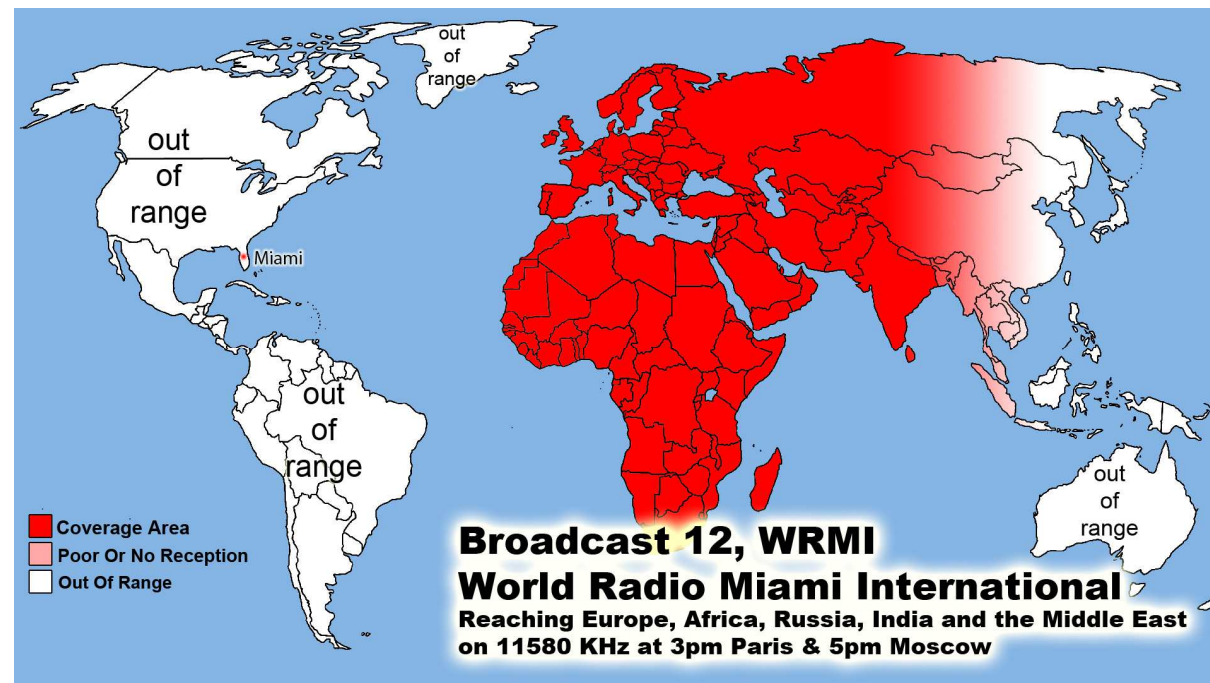

Any brethren in local hospitals who give Church of Christ as their religious preference upon admission, Lifeline Chaplaincy visits those patients on a regular basis offering spiritual support, encouragement. Call Lifeline at 214-678-0303 & give them the name of someone to visit.