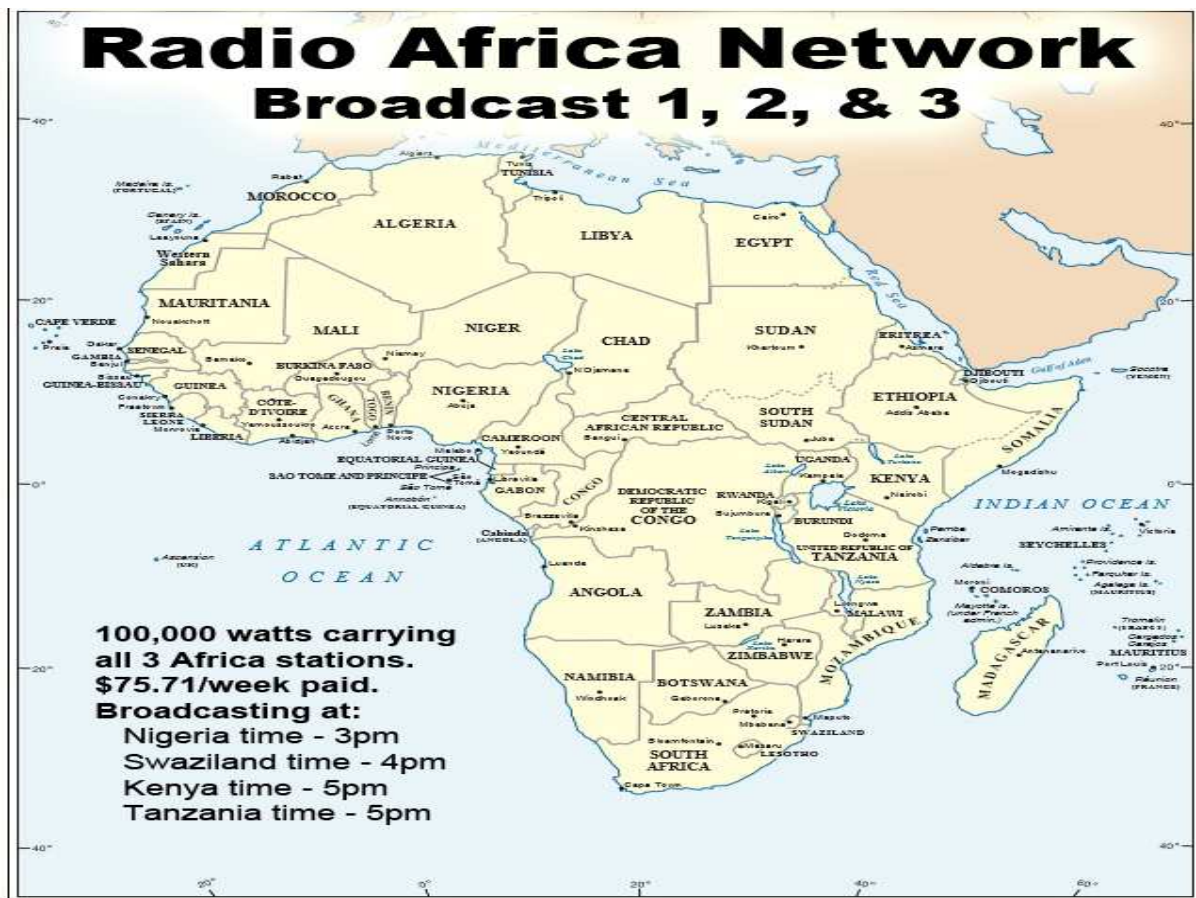

Top 38 of 79 total Countries That Came To Our Website From Our Short-Wave Radio Broadcast - How else would they know about little old Main Street??

#	Hits		Files		KBytes		Countries
1	51796	39.93%	42351	41.60%	663897430	53.45%	Commercial (com)
2	47223	36.41%	37657	36.99%	269103415	21.67%	Network (net)
3	21759	16.78%	19981	19.63%	248523737	20.01%	Unresolved/Unknown
4	3196	2.35%	3049	3.00%	706112	0.06%	Brazil
5	652	1.00%	1075	1.06%	21952866	1.77%	Germany
6	814	0.63%	628	0.62%	11996835	0.97%	European Union
7	499	0.38%	174	0.17%	107135	0.01%	Czech Republic
8	425	0.33%	277	0.27%	10111078	0.81%	Italy
9	291	0.22%	181	0.18%	519211	0.04%	Ukraine
10	286	0.22%	243	0.24%	501672	0.04%	Educational (edu)
11	243	0.19%	216	0.21%	2384445	0.19%	Non-Profit (org)
12	189	0.15%	184	0.18%	1327202	0.11%	US Government (gov)
13	145	0.11%	117	0.11%	12879	0.00%	US Military (mil)
14	139	0.11%	123	0.12%	2451534	0.20%	Russian Federation
15	112	0.09%	82	0.08%	425519	0.03%	China
16	103	0.08%	99	0.10%	67225	0.01%	Portugal
17	103	0.08%	95	0.09%	520160	0.04%	United States
18	82	0.06%	63	0.06%	6154	0.00%	Switzerland
19	82	0.06%	82	0.08%	6106	0.00%	France
20	61	0.05%	61	0.06%	7985	0.00%	Colombia
21	60	0.05%	59	0.06%	103785	0.01%	South Africa
22	56	0.04%	56	0.06%	164315	0.01%	Canada
23	54	0.04%	54	0.05%	104715	0.01%	Greece
24	49	0.04%	48	0.05%	1753625	0.14%	Generic TLD (info)
25	49	0.04%	49	0.05%	3330	0.00%	Dominican Republic
26	49	0.04%	49	0.05%	3330	0.00%	Paraguay
27	48	0.04%	48	0.05%	3290	0.00%	Uruguay
28	45	0.03%	45	0.04%	106991	0.01%	Thailand
29	40	0.03%	39	0.04%	462386	0.04%	Romania
30	38	0.03%	36	0.04%	19626	0.00%	Singapore
31	37	0.03%	18	0.02%	84082	0.01%	United Kingdom
32	34	0.03%	8	0.01%	138565	0.01%	British Indian Ocean Territory
33	33	0.03%	32	0.03%	259376	0.02%	New Zealand
34	32	0.02%	16	0.02%	215976	0.02%	Viet Nam
35	28	0.02%	28	0.03%	2520	0.00%	Iran
36	22	0.02%	22	0.02%	58380	0.00%	Mexico
37	20	0.02%	19	0.02%	284577	0.02%	Norway
38	20	0.02%	18	0.02%	532740	0.04%	Sweden

Summary by Month

Month	Daily Avg				Monthly Totals					
	Hits	Files	Pages	Visits	Sites	KBytes	Visits	Pages	Files	Hits
Apr 2016	4066	3073	556	320	3997	530695031	6406	11127	61464	81334
Mar 2016	4142	3322	524	315	5589	822756118	9781	16267	102985	128413
Feb 2016	4913	3820	672	388	5665	963330793	11272	19497	110807	142499
Jan 2016	4184	3283	635	374	7236	1242085306	11611	19692	101799	129710
Dec 2015	3732	2772	603	357	4989	711313005	11073	18699	85957	115695
Nov 2015	3926	2657	673	352	4944	651998518	10574	20193	79731	117784
Oct 2015	2841	2025	540	310	4832	602457335	9628	16744	62795	88095
Sep 2015	2760	1763	553	294	5062	633081583	8822	16616	52908	82809
Aug 2015	2680	1740	542	295	5175	540239557	9164	16813	53959	83088
Jul 2015	2181	1545	449	264	4113	631882605	8206	13944	47920	67613
Jun 2015	2108	1395	471	261	4108	366809219	7849	14138	41865	63261
May 2015	2153	1327	427	232	4089	590737362	7192	13238	41142	66768
Totals						8287386432	111578	196968	843332	1167069