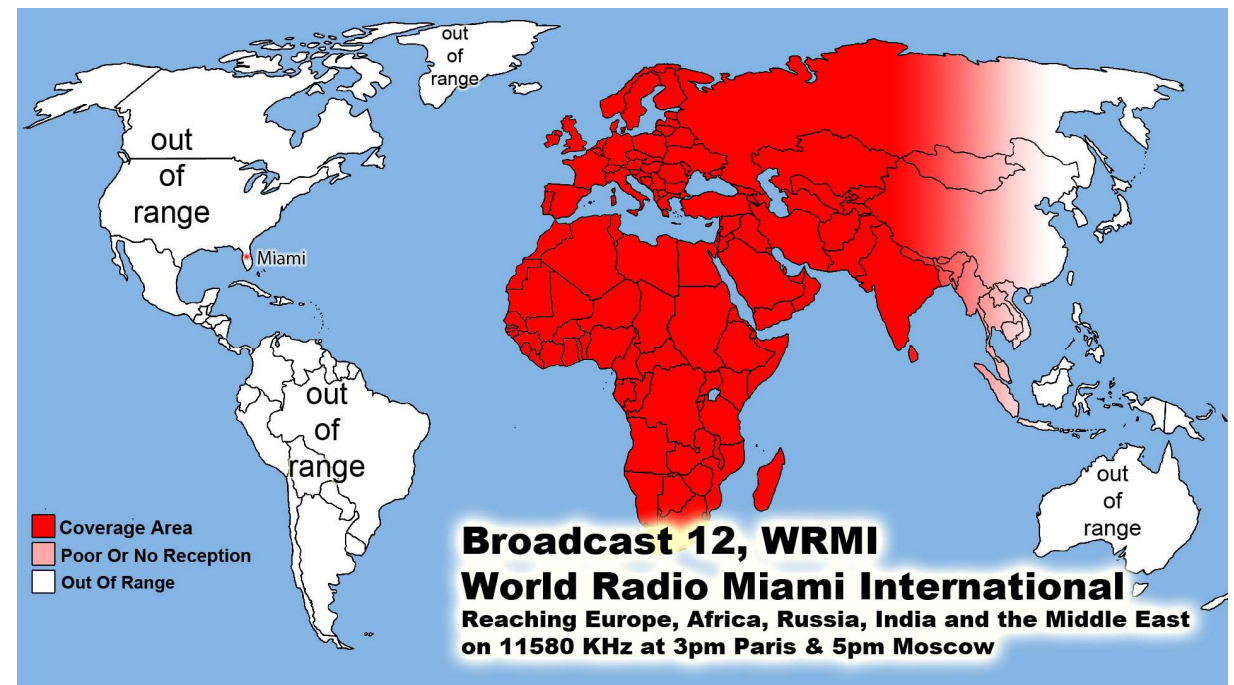

Any brethren in local hospitals who give Church of Christ as their religious preference upon admission, Lifeline Chaplaincy visits those patients on a regular basis offering spiritual support, encouragement. Call Lifeline at 214-678-0303 & give them the name of someone to visit.