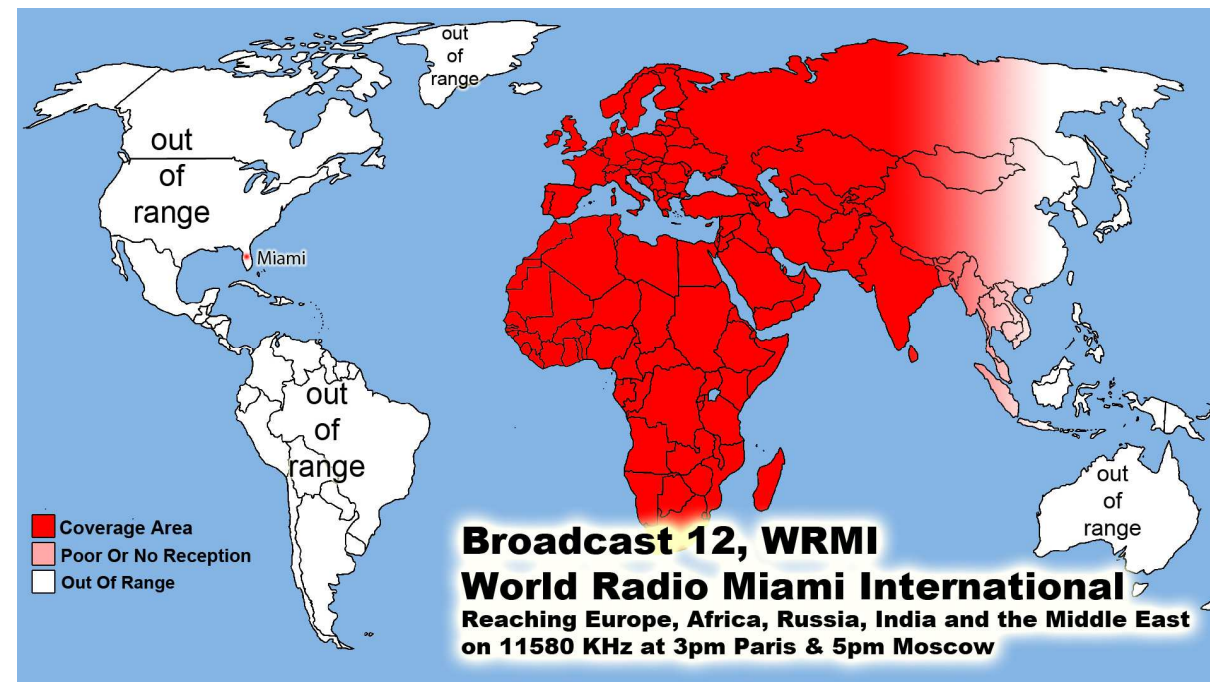

Any brethren in local hospitals who give Church of Christ as their religious preference upon admission, Lifeline Chaplaincy visits those patients on a regular basis offering spiritual support, encouragement. Call Lifeline at 214-678-0303 & give them the name of someone to visit.