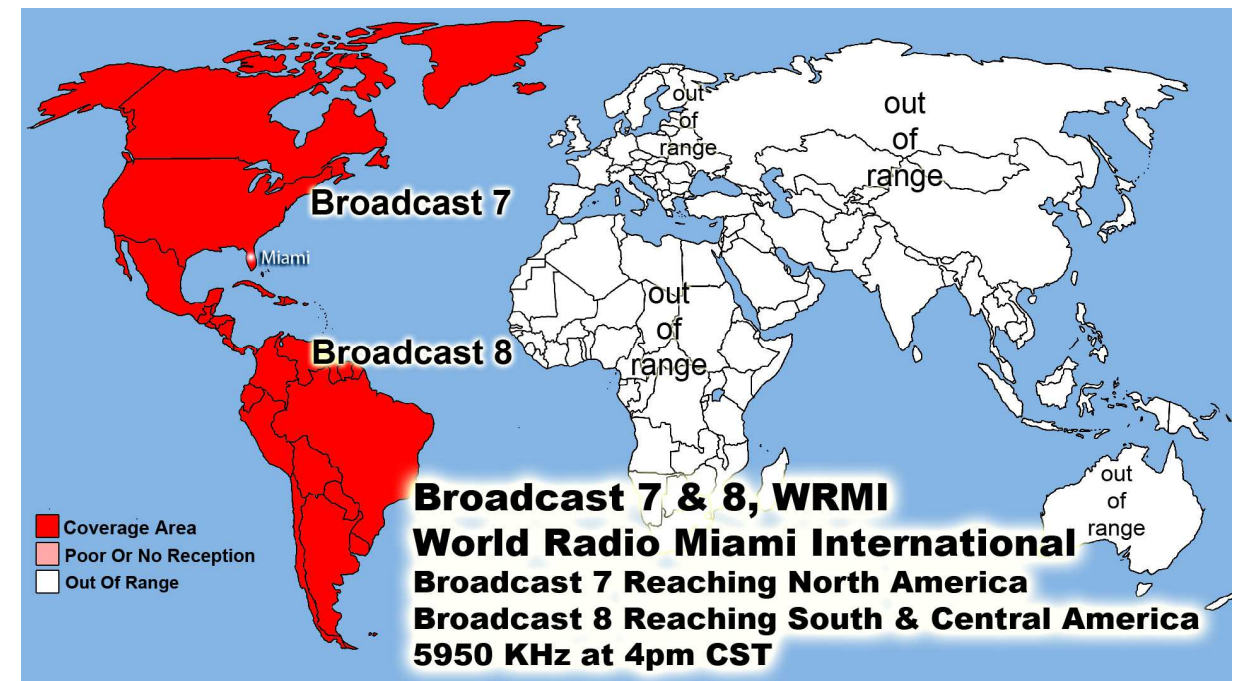

Sunday	Jesus' triumphant entrance into Jerusalem	Matthew 21:1
March 20	Spends the night in Bethany	Mark 11:1, Luke 19:29, John 12:12
Monday	Leaves Bethany	
March 21	Curses the fig tree on the way into the city	Matthew 21:12, Mark 11:22
	Weeps over Jerusalem	Luke 19:45
	Cleanses the temple for the second time in His ministry	
	Late in day, looks into the Temple, then leaves the city	
	Spends the night in Bethany	
Tuesday	Leaves Bethany	
March 22	Finds the fig tree withered; teaches on faith	Matthew 21:20, Mark 11:20, Luke 20:36
	Possesses the temple and its precincts; confounds and pronounces woes upon His enemies	
	Leaves city; Olivet Discourse on way back to Bethany	
	Judas bargains with Sanhedrin to betray Jesus	John 12:20
	Spends the night in Bethany	
March 23	Wednesday Silent Day	No record in the Gospels
Thursday	Peter and John sent to make preparation for Passover meal	
March 24	After sunset, eats meal with the twelve; washes disciples; Judas departs	Matthew 26:1, Mark 14:1, Luke 22:1
	Lord's Supper instituted	
	To Garden of Gethsemane; Jesus' agony	
	Betrayal by Judas; arrest by Sanhedrin	
	To house of High Priest as Sanhedrin is convened; Peter betrays Jesus	
Friday	The Trials of Jesus Christ	
March 25	First trial, before Annas [nighttime hours]; Annas is looking for an accusation, Sanhedrin at High Priestly villa	
	Second [and primary] trial before Sanhedrin, Jesus is condemned, misused	
	Third trial, immediately at dawn [meanwhile, Peter denies Jesus a third time; Jesus looks upon him];	
	the condemnation repeated, then Jesus taken to Romans	
	Fourth trial before Pilate [till "beginning at Galilee"]	
	Fifth trial before Herod [looks for miracle]	
	6th trial before Pilate	
	Jesus is scourged; the city cries, "Crucify Him or we will tell Rome!"	
	Jesus is finally turned over to be crucified	
	Jesus mocked (Roman soldiers); crown of thorns	
	Judas hangs himself	
	Jesus bears His cross to gate on north of city and is crucified around 9 am	
	Jesus' Seven Sayings from the Cross	
	"Father, forgive them..."	
	"Today...with me in paradise"	
	"Woman, behold thy son..." [darkness: noon – 3 pm]	
	"My God, My God..."	
	"I thirst"	
	"It is finished"	
	"Into Thy hands..."	
	The Death of the God-Man	
	About 3 pm; veil torn, rocks rent; some graves opened and people rise [to mortality] and go into the city	
	Jesus' side pierced	Matthew 26:1, Mark 14:53
	Passover lambs slain in temple	Luke 22:54, John 18:13
	Jesus buried by sundown	
Saturday		
March 26	Jews request, & Pilate grants a guard and sets a seal on the tomb of Jesus	Matthew 27:66
Sunday		
March 27	Jesus Christ rises from the dead (before dawn) and makes five appearances on the day of His rising:	
1.	To Mary Magdalene [given a message to the disciples]	
2.	To the other women who come to the tomb [intending to complete the burial preparation of His body]	
3.	To two disciples on the Road to Emmaus	
4.	To Simon Peter [nowhere recorded, but alluded to in Luke 24:33 and 1 Corinthians 1:5]	
5.	To the astonished disciples [Thomas is absent]	Matthew 28:1, Mark 16:1, Luke 24:1, John 20:1