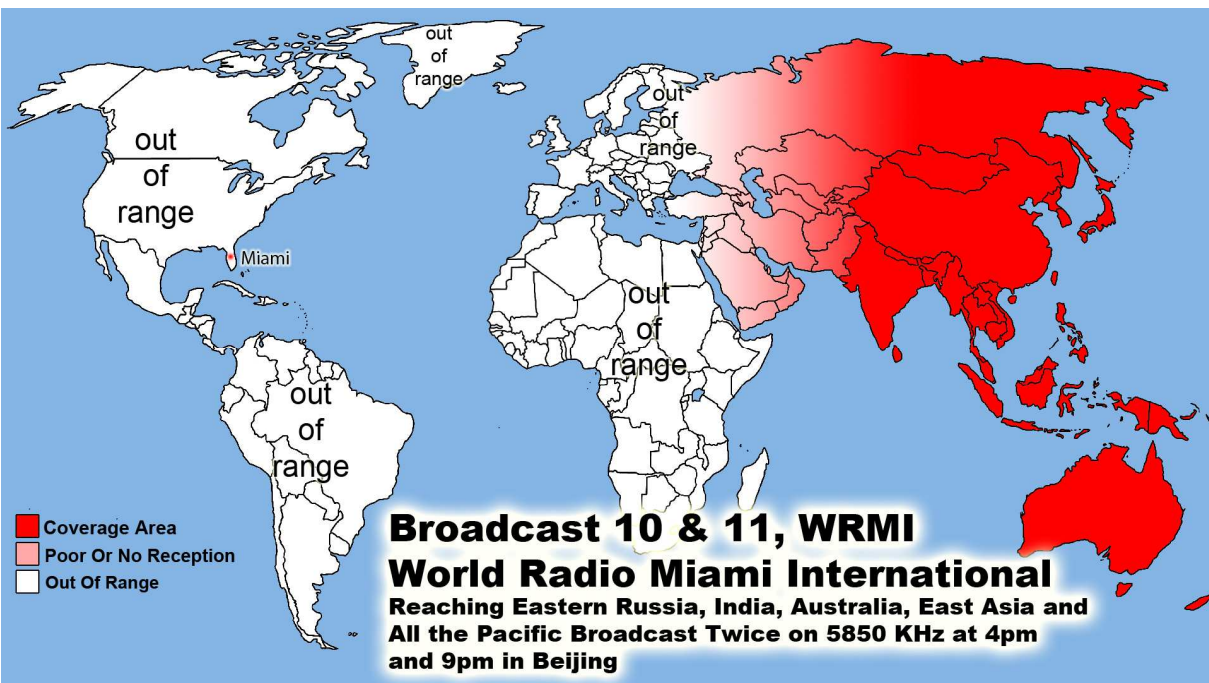

Welcome Avenue F Brethren

Last Weeks Offering: $1,523
Last Weeks Attendance: 2031+ children
Baptized this week: Melissa Wood
Baptisms @ Main Street in 2015: 45
Prayer Requests last week: 15

Prison Chaplain: Eddie Frazier
Baptized Last Sunday: 15
Prison Baptisms 2016: 176
Prison Baptisms 2015: 793
Prison Baptisms since 1998 -
*****Over 18,000 Souls*****

Monthly Web Statistics for March 2016

Total First Time Visits 5,589	Total Hits 128,413
Total home worship sites 9,781	Average Hits Per Day 4,142
March Sermons Downloaded 13,437	Daily Sermons Downloaded 480

All 7 Billion Souls X 5 our World Wide Radio Broadcast Area
Home Worship Services - The Sun never sets on our World Wide Broadcasts
Dallas, Ft. Worth & North Texas 11 am & 5 pm 1630 AM Radio KKGW
Abilene, TX. Shaming the Change Movement @ 12 Noon - 1340 AM Radio
Nashville, Tennessee @ 11:30 am 1300 AM serving TN, KY & AL.
Searcy & Arkansas sold their station we are looking for new station
Oklahoma City & Oklahoma 11 am - Noon 960 AM Radio
-----100,000 Watt Super Stations -----

WWCR World Wide Christian Radio @ 1 AM on 4.840 MHz China & Pacific Ocean Area
WWCR ..... 8 AM 15.825 MHz - N. & S. America Europe, Russia, Africa & Middle East
WRMI .... North & S. America/Canada/Mexico 5 pm Eastern 4 pm Central 5950 kHz
WRMI .... Europe/Africa/Middle East /Russia/ -3 pm Paris & 5 pm Moscow 11580 kHz
WRMI ... China, Japan, Asia & all the Pacific - Beijing China @ 4 pm & 9 pm 5850 kHz
1. Radio Africa West, 2. Radio East Africa & 3. Radio Africa 2: Broadcasting on
3 @ 100,000 Watt Super Stations 21675 kHz on 13 Meter Band @ 3pm Nigeria time or
4pm Swaziland time, 5pm Kenya time & 5pm Tanzania time .... 21 African Countries
where English is official language. With only 21.8% of the people who can read -
God Willing Coming Soon April -partially budgeted- we have a handshake agreement
with Radio Madagascar Broadcasting us to all the World from the Indian Ocean

Sick & Shut-ins: Rick/Patty Baiser, Virginia Hebert, Mary Wyatt, Claude Masters, Glenn/Marilyn Jones, Mary Trout, Shirley Patterson, Peggy Hawkins, & Maggie Pope