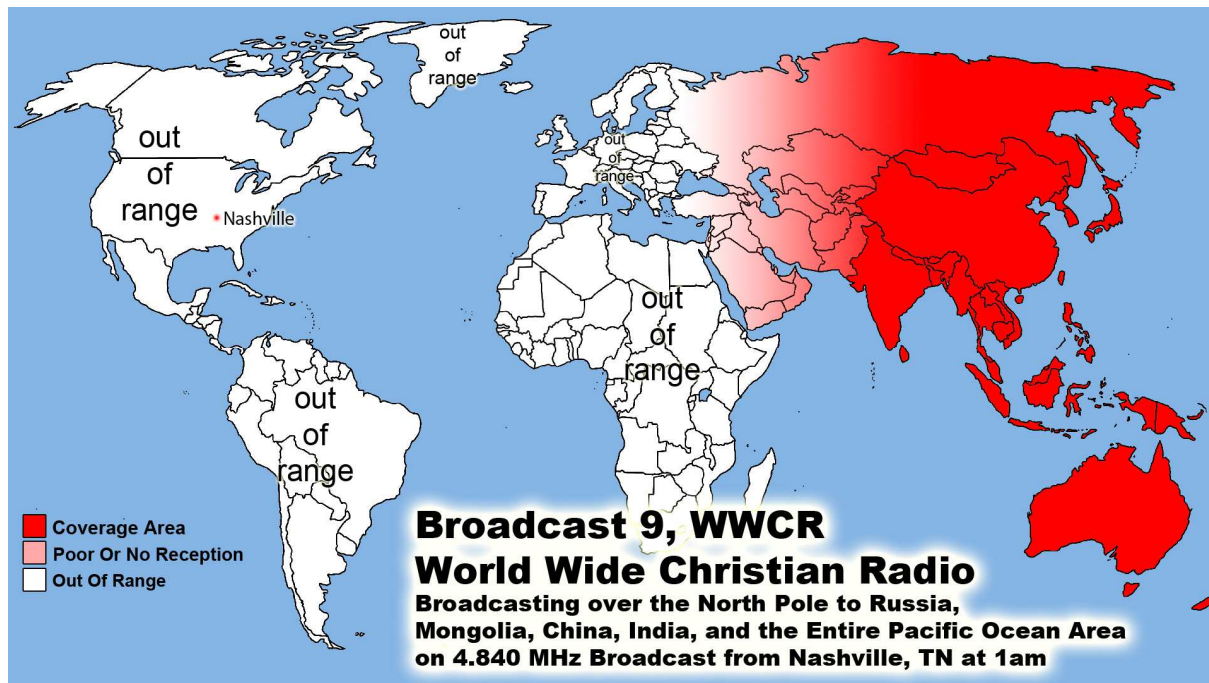

Welcome Avenue F Brethren

Last Weeks Offering: $1,523
Last Weeks Attendance: 2031+ children
Baptized this week: Melissa Wood
Baptisms @ Main Street in 2015: 45
Prayer Requests last week: 15

Prison Chaplain: Eddie Frazier
Baptized Last Sunday: 15
Prison Baptisms 2016: 176
Prison Baptisms 2015: 793
Prison Baptisms since 1998 -
*****Over 18,000 Souls*****

Monthly Web Statistics for March 2016

Total First Time Visits 5,589	Total Hits 128,413
Total home worship sites 9,781	Average Hits Per Day 4,142
March Sermons Downloaded 13,437	Daily Sermons Downloaded 480

All 7 Billion Souls X 5 our World Wide Radio Broadcast Area
Home Worship Services - The Sun never sets on our World Wide Broadcasts
Dallas, Ft. Worth & North Texas 11 am & 5 pm 1630 AM Radio KKGW
Abilene, TX. Shaming the Change Movement @ 12 Noon - 1340 AM Radio
Nashville, Tennessee @ 11:30 am 1300 AM serving TN, KY & AL.
Searcy & Arkansas sold their station we are looking for new station
Oklahoma City & Oklahoma 11 am - Noon 960 AM Radio
-----100,000 Watt Super Stations -----

WWCR World Wide Christian Radio @ 1 AM on 4.840 MHz China & Pacific Ocean Area
WWCR ..... 8 AM 15.825 MHz - N. & S. America Europe, Russia, Africa & Middle East
WRMI .... North & S. America/Canada/Mexico 5 pm Eastern 4 pm Central 5950 kHz
WRMI .... Europe/Africa/Middle East /Russia/ -3 pm Paris & 5 pm Moscow 11580 kHz
WRMI ... China, Japan, Asia & all the Pacific - Beijing China @ 4 pm & 9 pm 5850 kHz
1. Radio Africa West, 2. Radio East Africa & 3. Radio Africa 2: Broadcasting on
3 @ 100,000 Watt Super Stations 21675 kHz on 13 Meter Band @ 3pm Nigeria time or
4pm Swaziland time, 5pm Kenya time & 5pm Tanzania time .... 21 African Countries
where English is official language. With only 21.8% of the people who can read -
God Willing Coming Soon April -partially budgeted- we have a handshake agreement
with Radio Madagascar Broadcasting us to all the World from the Indian Ocean

Sick & Shut-ins: Rick/Patty Baiser, Virginia Hebert, Mary Wyatt, Claude Masters, Glenn/Marilyn Jones, Mary Trout, Shirley Patterson, Peggy Hawkins, & Maggie Pope