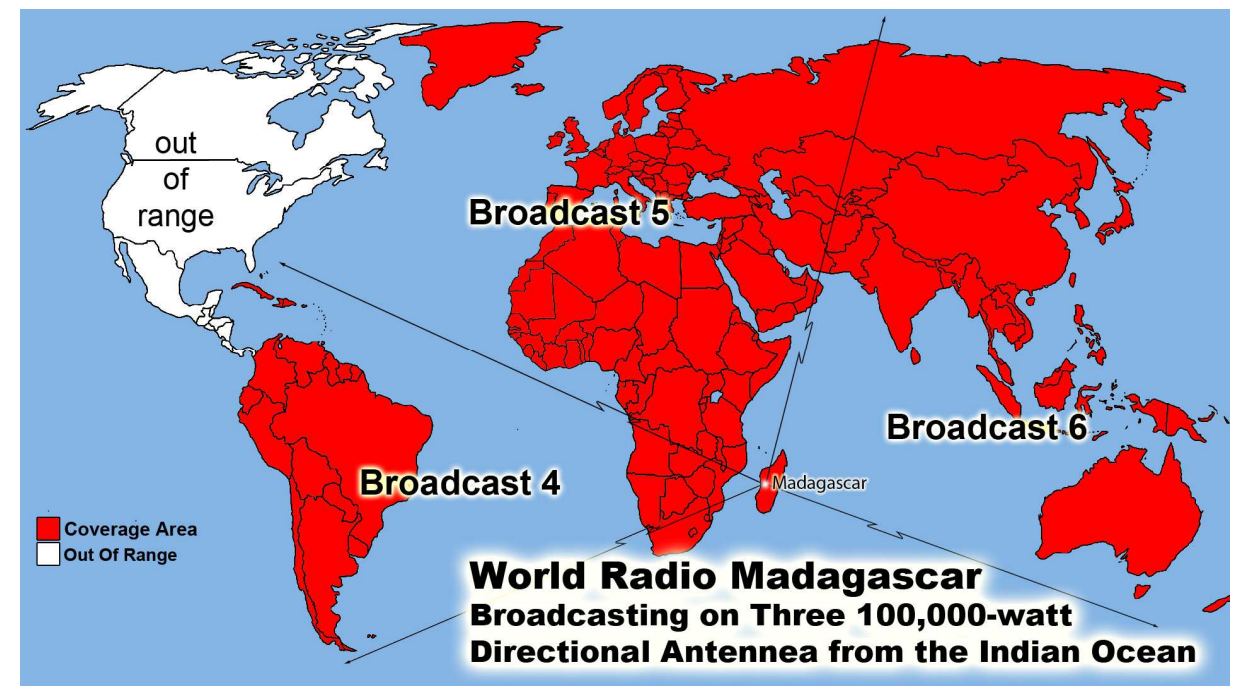

Sunday	Jesus' triumphant entrance into Jerusalem	Matthew 21:1
March 20	Spends the night in Bethany	Mark 11:1, Luke 19:29, John 12:12
Monday	Leaves Bethany	
March 21	Curses the fig tree on the way into the city	Matthew 21:12, Mark 11:22
	Weeps over Jerusalem	Luke 19:45
	Cleanses the temple for the second time in His ministry	
	Late in day, looks into the Temple, then leaves the city	
	Spends the night in Bethany	
Tuesday	Leaves Bethany	
March 22	Finds the fig tree withered; teaches on faith	Matthew 21:20, Mark 11:20, Luke 20:36
	Possesses the temple and its precincts; confounds and pronounces woes upon His enemies	
	Leaves city; Olivet Discourse on way back to Bethany	
	Judas bargains with Sanhedrin to betray Jesus	John 12:20
	Spends the night in Bethany	
March 23	Wednesday Silent Day	No record in the Gospels
Thursday	Peter and John sent to make preparation for Passover meal	
March 24	After sunset, eats meal with the twelve; washes disciples; Judas departs	Matthew 26:1, Mark 14:1, Luke 22:1
	Lord's Supper instituted	
	To Garden of Gethsemane; Jesus' agony	
	Betrayal by Judas; arrest by Sanhedrin	
	To house of High Priest as Sanhedrin is convened; Peter betrays Jesus	
Friday	The Trials of Jesus Christ	
March 25	First trial, before Annas [nighttime hours]; Annas is looking for an accusation, Sanhedrin at High Priestly villa	
	Second [and primary] trial before Sanhedrin, Jesus is condemned, misused	
	Third trial, immediately at dawn [meanwhile, Peter denies Jesus a third time; Jesus looks upon him];	
	the condemnation repeated, then Jesus taken to Romans	
	Fourth trial before Pilate [till "beginning at Galilee"]	
	Fifth trial before Herod [looks for miracle]	
	6th trial before Pilate	
	Jesus is scourged; the city cries, "Crucify Him or we will tell Rome!"	
	Jesus is finally turned over to be crucified	
	Jesus mocked (Roman soldiers); crown of thorns	
	Judas hangs himself	
	Jesus bears His cross to gate on north of city and is crucified around 9 am	
	Jesus' Seven Sayings from the Cross	
	"Father, forgive them..."	
	"Today...with me in paradise"	
	"Woman, behold thy son..." [darkness: noon – 3 pm]	
	"My God, My God..."	
	"I thirst"	
	"It is finished"	
	"Into Thy hands..."	
	The Death of the God-Man	
	About 3 pm; veil torn, rocks rent; some graves opened and people rise [to mortality] and go into the city	
	Jesus' side pierced	Matthew 26:1, Mark 14:53
	Passover lambs slain in temple	Luke 22:54, John 18:13
	Jesus buried by sundown	
Saturday		
March 26	Jews request, & Pilate grants a guard and sets a seal on the tomb of Jesus	Matthew 27:66
Sunday		
March 27	Jesus Christ rises from the dead (before dawn) and makes five appearances on the day of His rising:	
1.	To Mary Magdalene [given a message to the disciples]	
2.	To the other women who come to the tomb [intending to complete the burial preparation of His body]	
3.	To two disciples on the Road to Emmaus	
4.	To Simon Peter [nowhere recorded, but alluded to in Luke 24:33 and 1 Corinthians 1:5]	
5.	To the astonished disciples [Thomas is absent]	Matthew 28:1, Mark 16:1, Luke 24:1, John 20:1

We have done so much, for so long, with so little, we are now fully qualified to do anything with nothing. That is what faith is ...