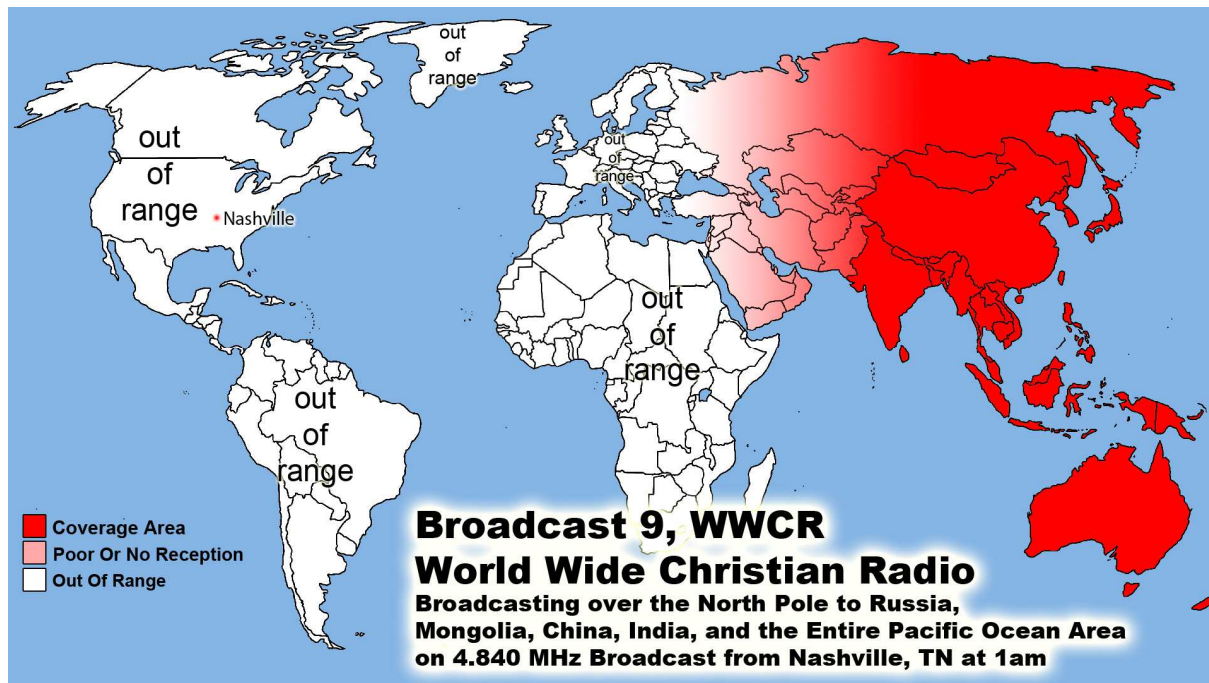

Thanks DFW & all Missionaries

*Last Weeks Offering: $735
Last Weeks Attendance: 197 + children
Baptized this week: Patrice Tyler
Baptisms @ Main Street in 2015: 44
Prayer Requests last week: 15
Websites Visited & Downloaded 15,016*

*Prison Chaplain Eddie Frazier
Baptized Last Sunday: 20
Prison Baptisms 2016: 127
Prison Baptisms 2015: 793
Prison Baptisms since 1998 -
*****Over 18,000 Souls******

Monthly Web Statistics for February 2016

Total First Time Visits 5,665	Total Hits 142,499
Total home worship sites 11,272	Average Hits Per Day 4,913
Feb Sermons Downloaded 13,437	Daily Sermons Downloaded 480

All 7 Billion Souls X 4 our World Wide Radio Broadcast Area
Home Worship Services - The Sun never sets on our World Wide Broadcasts
Dallas, Ft. Worth & North Texas 11 am & 5 pm 1630 AM Radio KKGW
Abilene, TX. Shaming the Change Movement @ 12 Noon - 1340 AM Radio
Nashville, Tennessee @ 11:30 am 1300 AM serving TN, KY & AL.
Searcy & Arkansas sold their station we are looking for new station
Oklahoma City & Oklahoma 11 am - Noon 960 AM Radio
-----100,000 Watt Super Stations -----

WWCR World Wide Christian Radio @ 1 AM on 4.840 MHz China & Pacific Ocean Area
WWCR .... 8 AM 15.825 MHz - N. & S. America Europe, Russia, Africa & Middle East
WRMI .... North & S. America/Canada/Mexico 5 pm Eastern 4 pm Central 5950 kHz
WRMI .... Europe/Africa/Middle East /Russia/ -3 pm Paris & 5 pm Moscow 11580 kHz
WRMI ... China, Japan, Asia & all the Pacific - Beijing China @ 4 pm & 9 pm 5850 kHz
1. Radio Africa West, 2. Radio East Africa & 3. Radio Africa 2: Broadcasting on
3 @ 100,000 Watt Super Stations 21675 kHz on 13 Meter Band @ 3pm Nigeria time or
4pm Swaziland time, 5pm Kenya time & 5pm Tanzania time .... 21 African Countries
where English is official language. With only 21.8% of the people who can read -
God Willing Coming Soon April -partially budgeted- we have a handshake agreement
with Radio Madagascar Broadcasting us to all the World from the Indian Ocean

Sick & Shut-ins: Rick/Patty Baiser, Virginia Hebert, Mary Wyatt, Claude Masters, Glenn/Marilyn Jones, Mary Trout, Shirley Patterson, Peggy Hawkins, & Maggie Pope