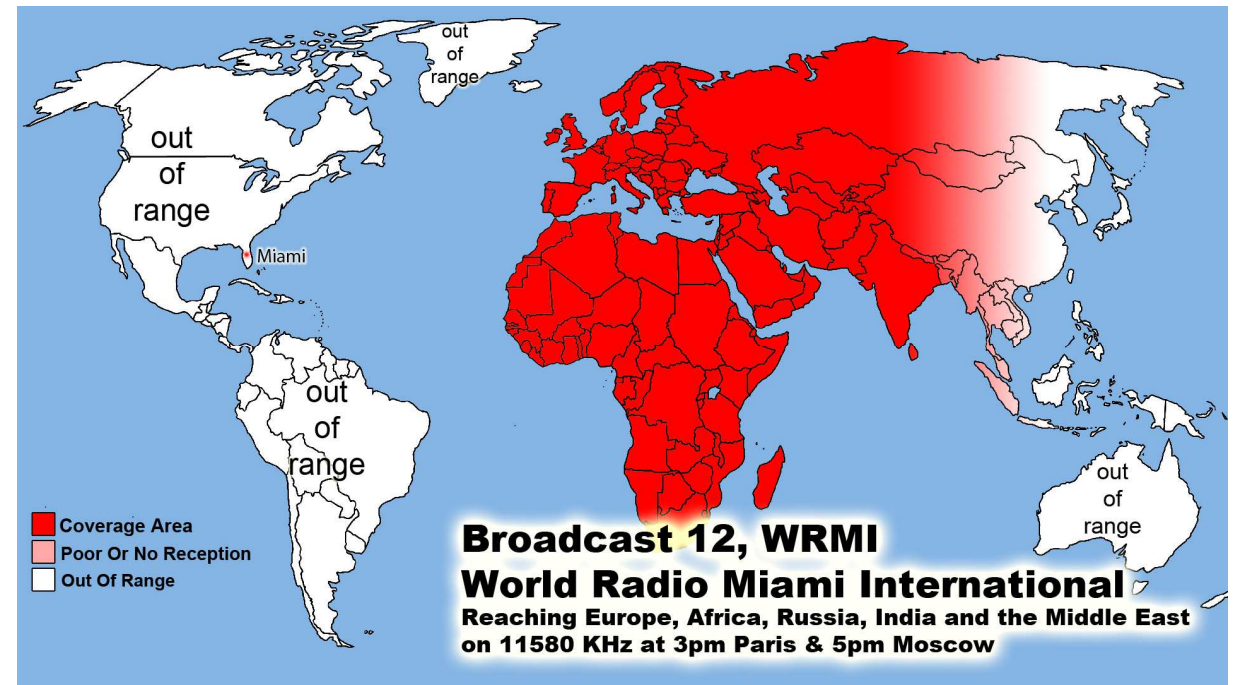

Any brethren in local hospitals who give Church of Christ as their religious preference upon admission, Lifeline Chaplaincy visits those patients on a regular basis offering spiritual support, encouragement. Call Lifeline at 214-678-0303 & give them the name of someone to visit.