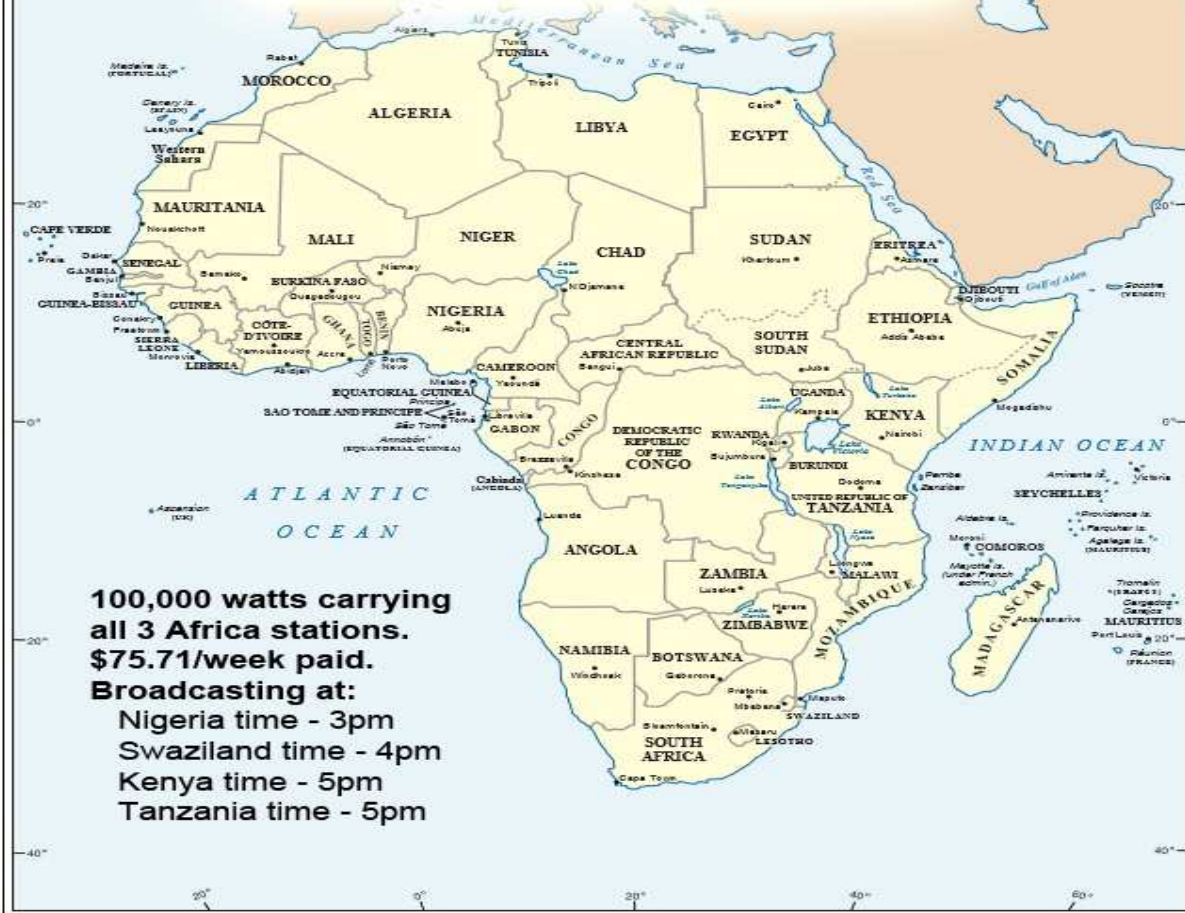

Radio Africa Network Broadcast 1, 2, & 3

Website Summary by Month

Month	Daily Avg				Monthly Totals					
	Hits	Files	Pages	Visits	Sites	KBytes	Visits	Pages	Files	Hits
Mar 2016	1143	955	122	91	109	12204024	91	122	955	1143
Feb 2016	4913	3820	672	388	5665	963330793	11272	19497	110807	142499
Jan 2016	4184	3283	635	374	7236	1242085306	11611	19692	101799	129710
Dec 2015	3732	2772	603	357	4989	711313005	11073	18699	85957	115695
Nov 2015	3926	2657	673	352	4944	651998518	10574	20193	79731	117784
Oct 2015	2841	2025	540	310	4832	602457335	9628	16744	62795	88095
Sep 2015	2760	1763	553	294	5062	633081583	8822	16616	52908	82809
Aug 2015	2680	1740	542	295	5175	540239557	9164	16813	53959	83088
Jul 2015	2181	1545	449	264	4113	631882605	8206	13944	47920	67613
Jun 2015	2108	1395	471	261	4108	366809219	7849	14138	41865	63261
May 2015	2153	1327	427	232	4089	590737362	7192	13238	41142	66768

Top 38 of 78 total Countries That Came To Our Website From Our Short-Wave Radio Broadcast - How else would they know about little old Main Street??

#	Hits		Files		KBytes		Countries
1	51796	39.93%	42351	41.60%	663897430	53.45%	Commercial (com)
2	47223	36.41%	37657	36.99%	269103415	21.67%	Network (net)
3	21759	16.78%	19981	19.63%	248523737	20.01%	Unresolved/Unknown
4	3053	2.35%	3049	3.00%	706112	0.06%	Brazil
5	1291	1.00%	1075	1.06%	21952866	1.77%	Germany
6	814	0.63%	628	0.62%	11996835	0.97%	European Union
7	499	0.38%	174	0.17%	107135	0.01%	Czech Republic
8	425	0.33%	277	0.27%	10111078	0.81%	Italy
9	291	0.22%	181	0.18%	519211	0.04%	Ukraine
10	286	0.22%	243	0.24%	501672	0.04%	Educational (edu)
11	243	0.19%	216	0.21%	2384445	0.19%	Non-Profit (org)
12	189	0.15%	184	0.18%	1327202	0.11%	US Government (gov)
13	145	0.11%	117	0.11%	12879	0.00%	US Military (mil)
14	139	0.11%	123	0.12%	2451534	0.20%	Russian Federation
15	112	0.09%	82	0.08%	425519	0.03%	China
16	103	0.08%	99	0.10%	67225	0.01%	Portugal
17	103	0.08%	95	0.09%	520160	0.04%	United States
18	82	0.06%	63	0.06%	6154	0.00%	Switzerland
19	82	0.06%	82	0.08%	6106	0.00%	France
20	61	0.05%	61	0.06%	7985	0.00%	Colombia
21	60	0.05%	59	0.06%	103785	0.01%	South Africa
22	56	0.04%	56	0.06%	164315	0.01%	Canada
23	54	0.04%	54	0.05%	104715	0.01%	Greece
24	49	0.04%	48	0.05%	1753625	0.14%	Generic TLD (info)
25	49	0.04%	49	0.05%	3330	0.00%	Dominican Republic
26	49	0.04%	49	0.05%	3330	0.00%	Paraguay
27	48	0.04%	48	0.05%	3290	0.00%	Uruguay
28	45	0.03%	45	0.04%	106991	0.01%	Thailand
29	40	0.03%	39	0.04%	462386	0.04%	Romania
30	38	0.03%	36	0.04%	19626	0.00%	Singapore
31	37	0.03%	18	0.02%	84082	0.01%	United Kingdom
32	34	0.03%	8	0.01%	138565	0.01%	British Indian Ocean Territory
33	33	0.03%	32	0.03%	259376	0.02%	New Zealand
34	32	0.02%	16	0.02%	215976	0.02%	Viet Nam
35	28	0.02%	28	0.03%	2520	0.00%	Iran
36	22	0.02%	22	0.02%	58380	0.00%	Mexico
37	20	0.02%	19	0.02%	284577	0.02%	Norway
38	20	0.02%	18	0.02%	532740	0.04%	Sweden