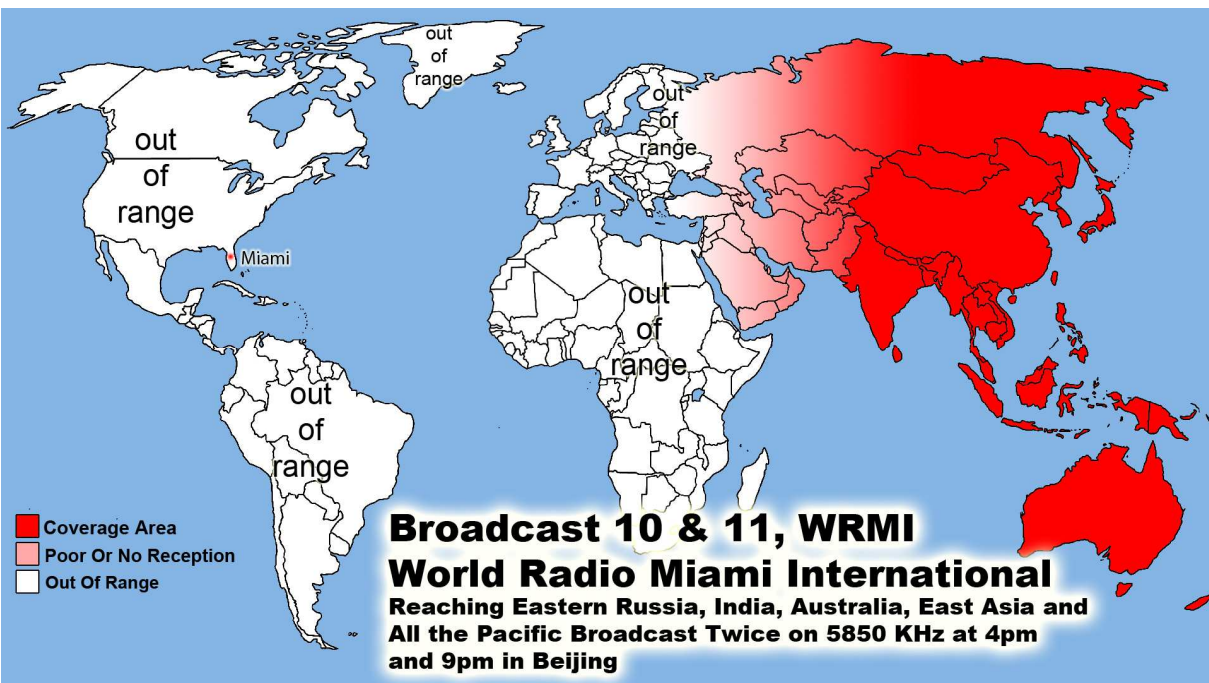

Thanks DFW & all Missionaries

*Last Weeks Offering: $735
Last Weeks Attendance: 197 + children
Baptized this week: Patrice Tyler
Baptisms @ Main Street in 2015: 44
Prayer Requests last week: 15
Websites Visited & Downloaded 15,016*

*Prison Chaplain Eddie Frazier
Baptized Last Sunday: 20
Prison Baptisms 2016: 127
Prison Baptisms 2015: 793
Prison Baptisms since 1998 -
*****Over 18,000 Souls******

Monthly Web Statistics for February 2016

Total First Time Visits 5,665	Total Hits 142,499
Total home worship sites 11,272	Average Hits Per Day 4,913
Feb Sermons Downloaded 13,437	Daily Sermons Downloaded 480

All 7 Billion Souls X 4 our World Wide Radio Broadcast Area
Home Worship Services - The Sun never sets on our World Wide Broadcasts
Dallas, Ft. Worth & North Texas 11 am & 5 pm 1630 AM Radio KKGW
Abilene, TX. Shaming the Change Movement @ 12 Noon - 1340 AM Radio
Nashville, Tennessee @ 11:30 am 1300 AM serving TN, KY & AL.
Searcy & Arkansas sold their station we are looking for new station
Oklahoma City & Oklahoma 11 am - Noon 960 AM Radio
-----100,000 Watt Super Stations -----

WWCR World Wide Christian Radio @ 1 AM on 4.840 MHz China & Pacific Ocean Area
WWCR .... 8 AM 15.825 MHz - N. & S. America Europe, Russia, Africa & Middle East
WRMI .... North & S. America/Canada/Mexico 5 pm Eastern 4 pm Central 5950 kHz
WRMI .... Europe/Africa/Middle East /Russia/ -3 pm Paris & 5 pm Moscow 11580 kHz
WRMI ... China, Japan, Asia & all the Pacific - Beijing China @ 4 pm & 9 pm 5850 kHz
1. Radio Africa West, 2. Radio East Africa & 3. Radio Africa 2: Broadcasting on
3 @ 100,000 Watt Super Stations 21675 kHz on 13 Meter Band @ 3pm Nigeria time or
4pm Swaziland time, 5pm Kenya time & 5pm Tanzania time .... 21 African Countries
where English is official language. With only 21.8% of the people who can read -
God Willing Coming Soon April -partially budgeted- we have a handshake agreement
with Radio Madagascar Broadcasting us to all the World from the Indian Ocean

Sick & Shut-ins: Rick/Patty Baiser, Virginia Hebert, Mary Wyatt, Claude Masters, Glenn/Marilyn Jones, Mary Trout, Shirley Patterson, Peggy Hawkins, & Maggie Pope