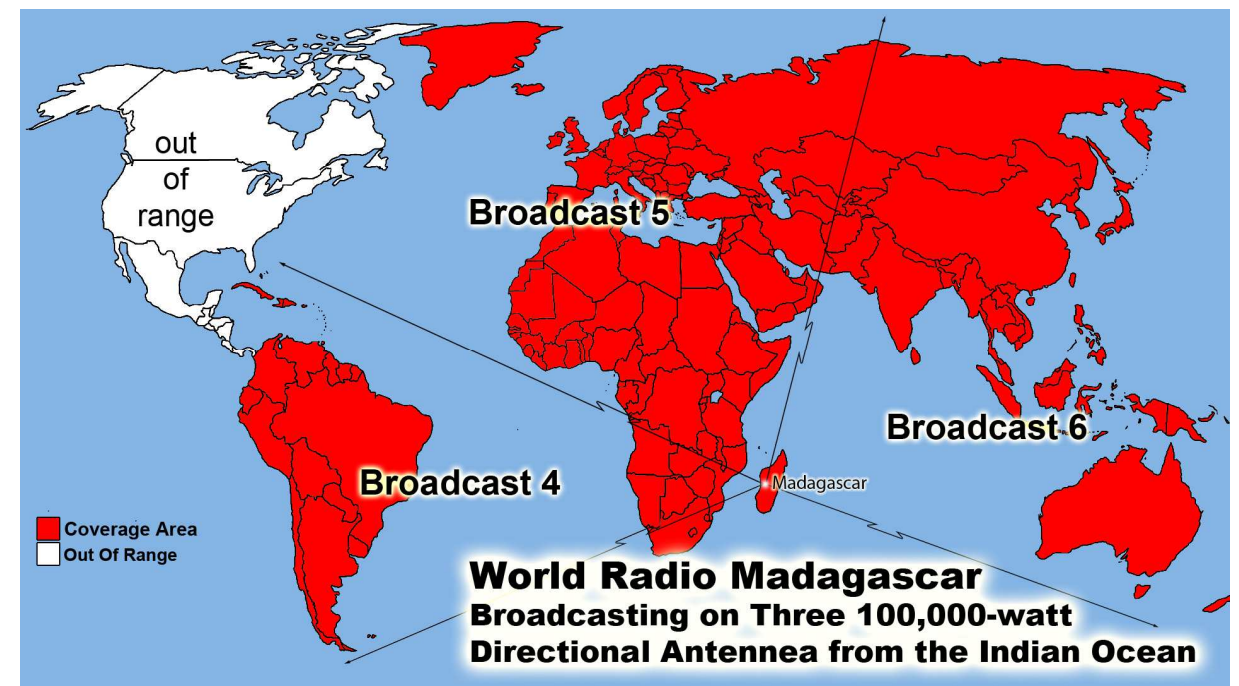

Together at Last

After 10 long years Clayton has joined Lou Ann at the Great Supper in Glory

I Corinthians 2:9 But as it is written, Eye hath not seen, nor ear heard, neither have entered into the heart of man, the things which God hath prepared for them that love him.

*We have done so much, for so long, with so little, we are now fully qualified to do anything with nothing.
That is what faith is ...*