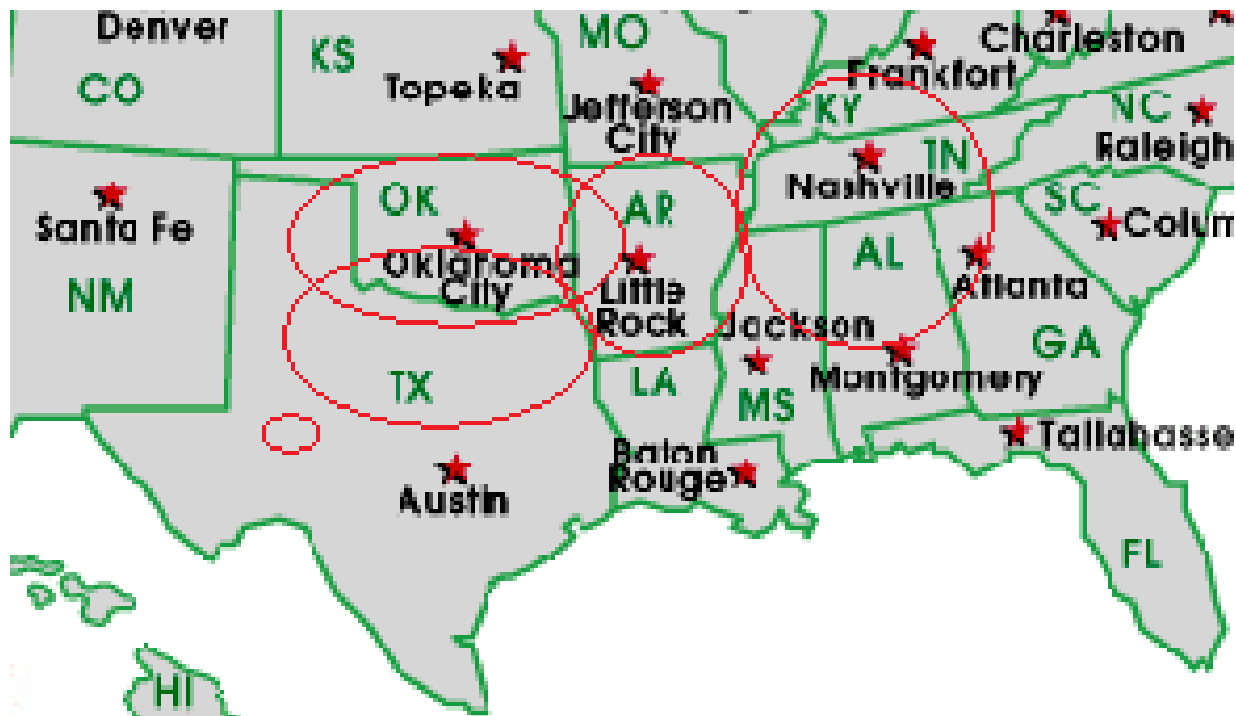

**KKGM 1630AM @ 11am DFW & All North Texas  
Abilene 1340AM sharing the Change Movement  
Radio Oklahoma City 960 AM all of Oklahoma  
Searcy Radio Station Sold out, we are looking  
Radio Nashville, TN, S. KY, N. AL, and N. MS**