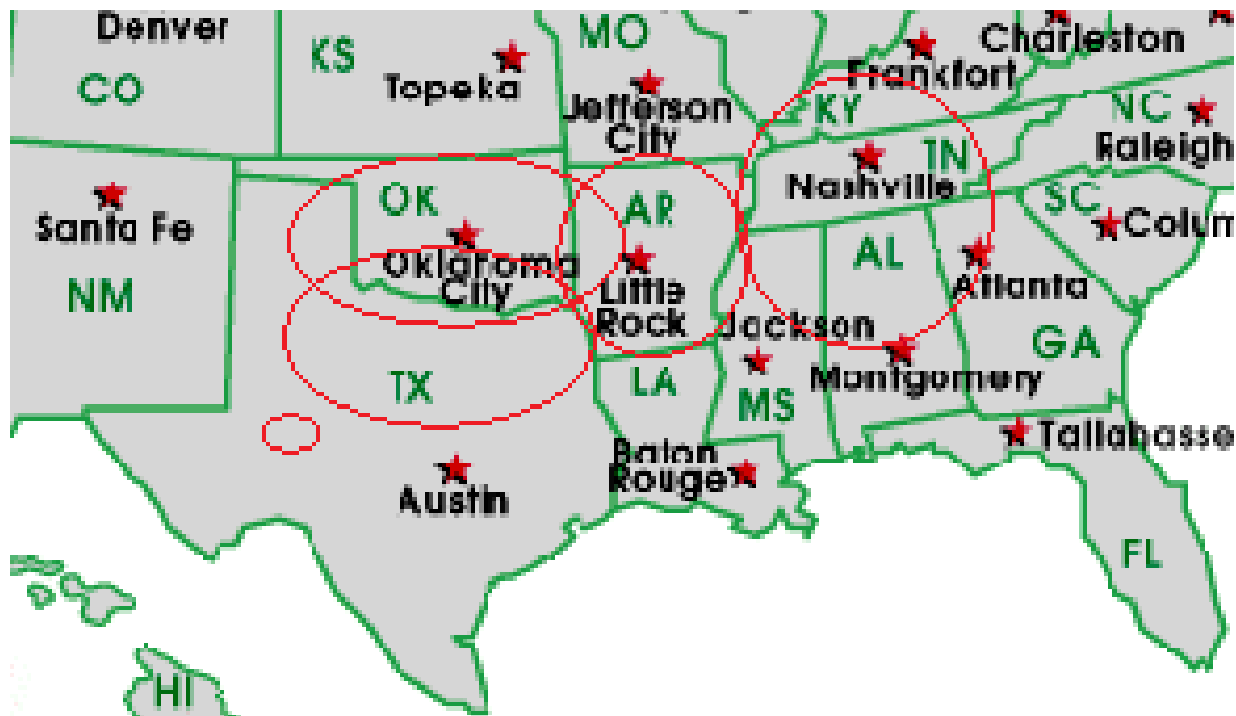

**KKGM 1630AM @ 11am DFW & All North Texas
Abilene 1340AM sharing the Change Movement
Radio Oklahoma City 960 AM all of Oklahoma
Searcy Radio Station Sold out, we are looking
Radio Nashville, TN, S. KY, N. AL, and N. MS**