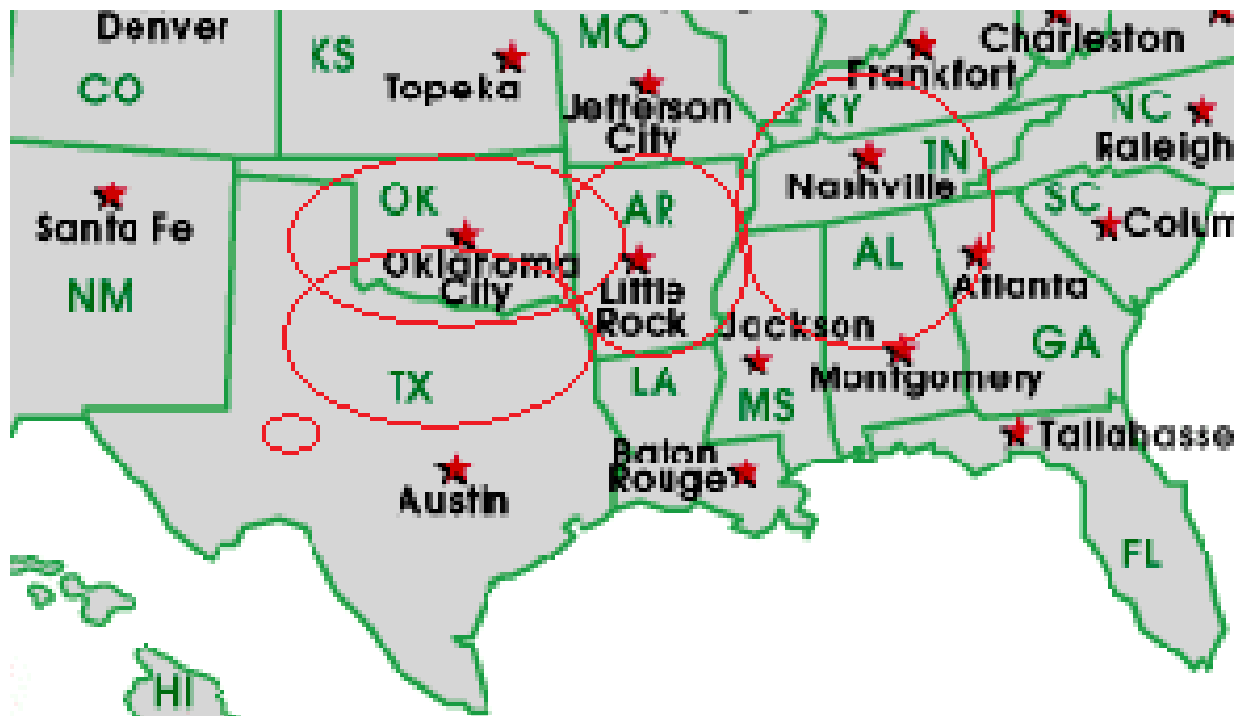

Teaching Expository Preaching Broadcasting Where Our Church of Christ Colleges & Schools/Preaching Are Located

**Now Pledged - 3 of 3 Antennas for - 2016 -
OUR WORSHIP SERVICE BROADCASTED BY WORLD CHRISTIAN
BROADCASTING - A CHURCH OF CHRIST STATION known as
RADIO MADAGASCAR Broadcasting on Three 100,000 Watt
Directional Antennas from the Indian Ocean**

**KKGM 1630AM @ 11am DFW & All North Texas
Abilene 1340AM sharing the Change Movement
Radio Oklahoma City 960 AM all of Oklahoma
Searcy Harding University Radio Station? Pray
Radio Nashville, TN, S. KY, N. AL, and N. MS**