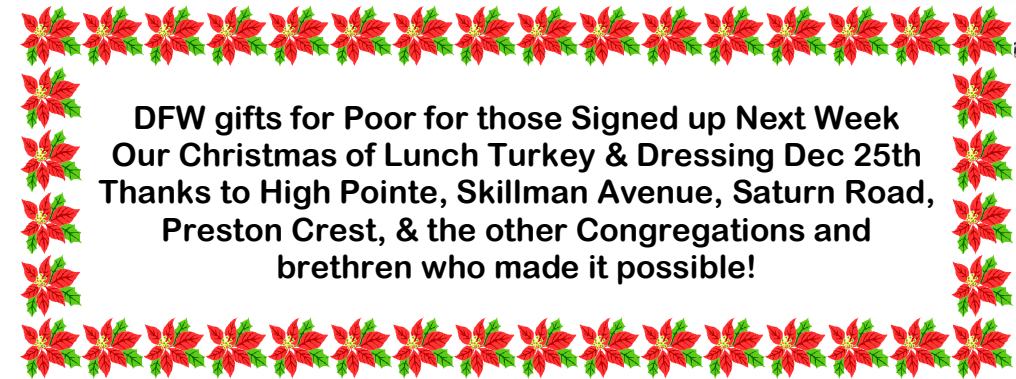

Upcoming Events

**DFW gifts for Poor for those Signed up Next Week
Our Christmas of Lunch Turkey & Dressing Dec 25th
Thanks to High Pointe, Skillman Avenue, Saturn Road,
Preston Crest, & the other Congregations and
brethren who made it possible!**

**Sundays
10am**

**THE TEEN BIBLE CLASS IS
MAKING A MOVIE -
BIBLE THAT HELPS
IN REAL LIFE.**

**Are you
the next star?**